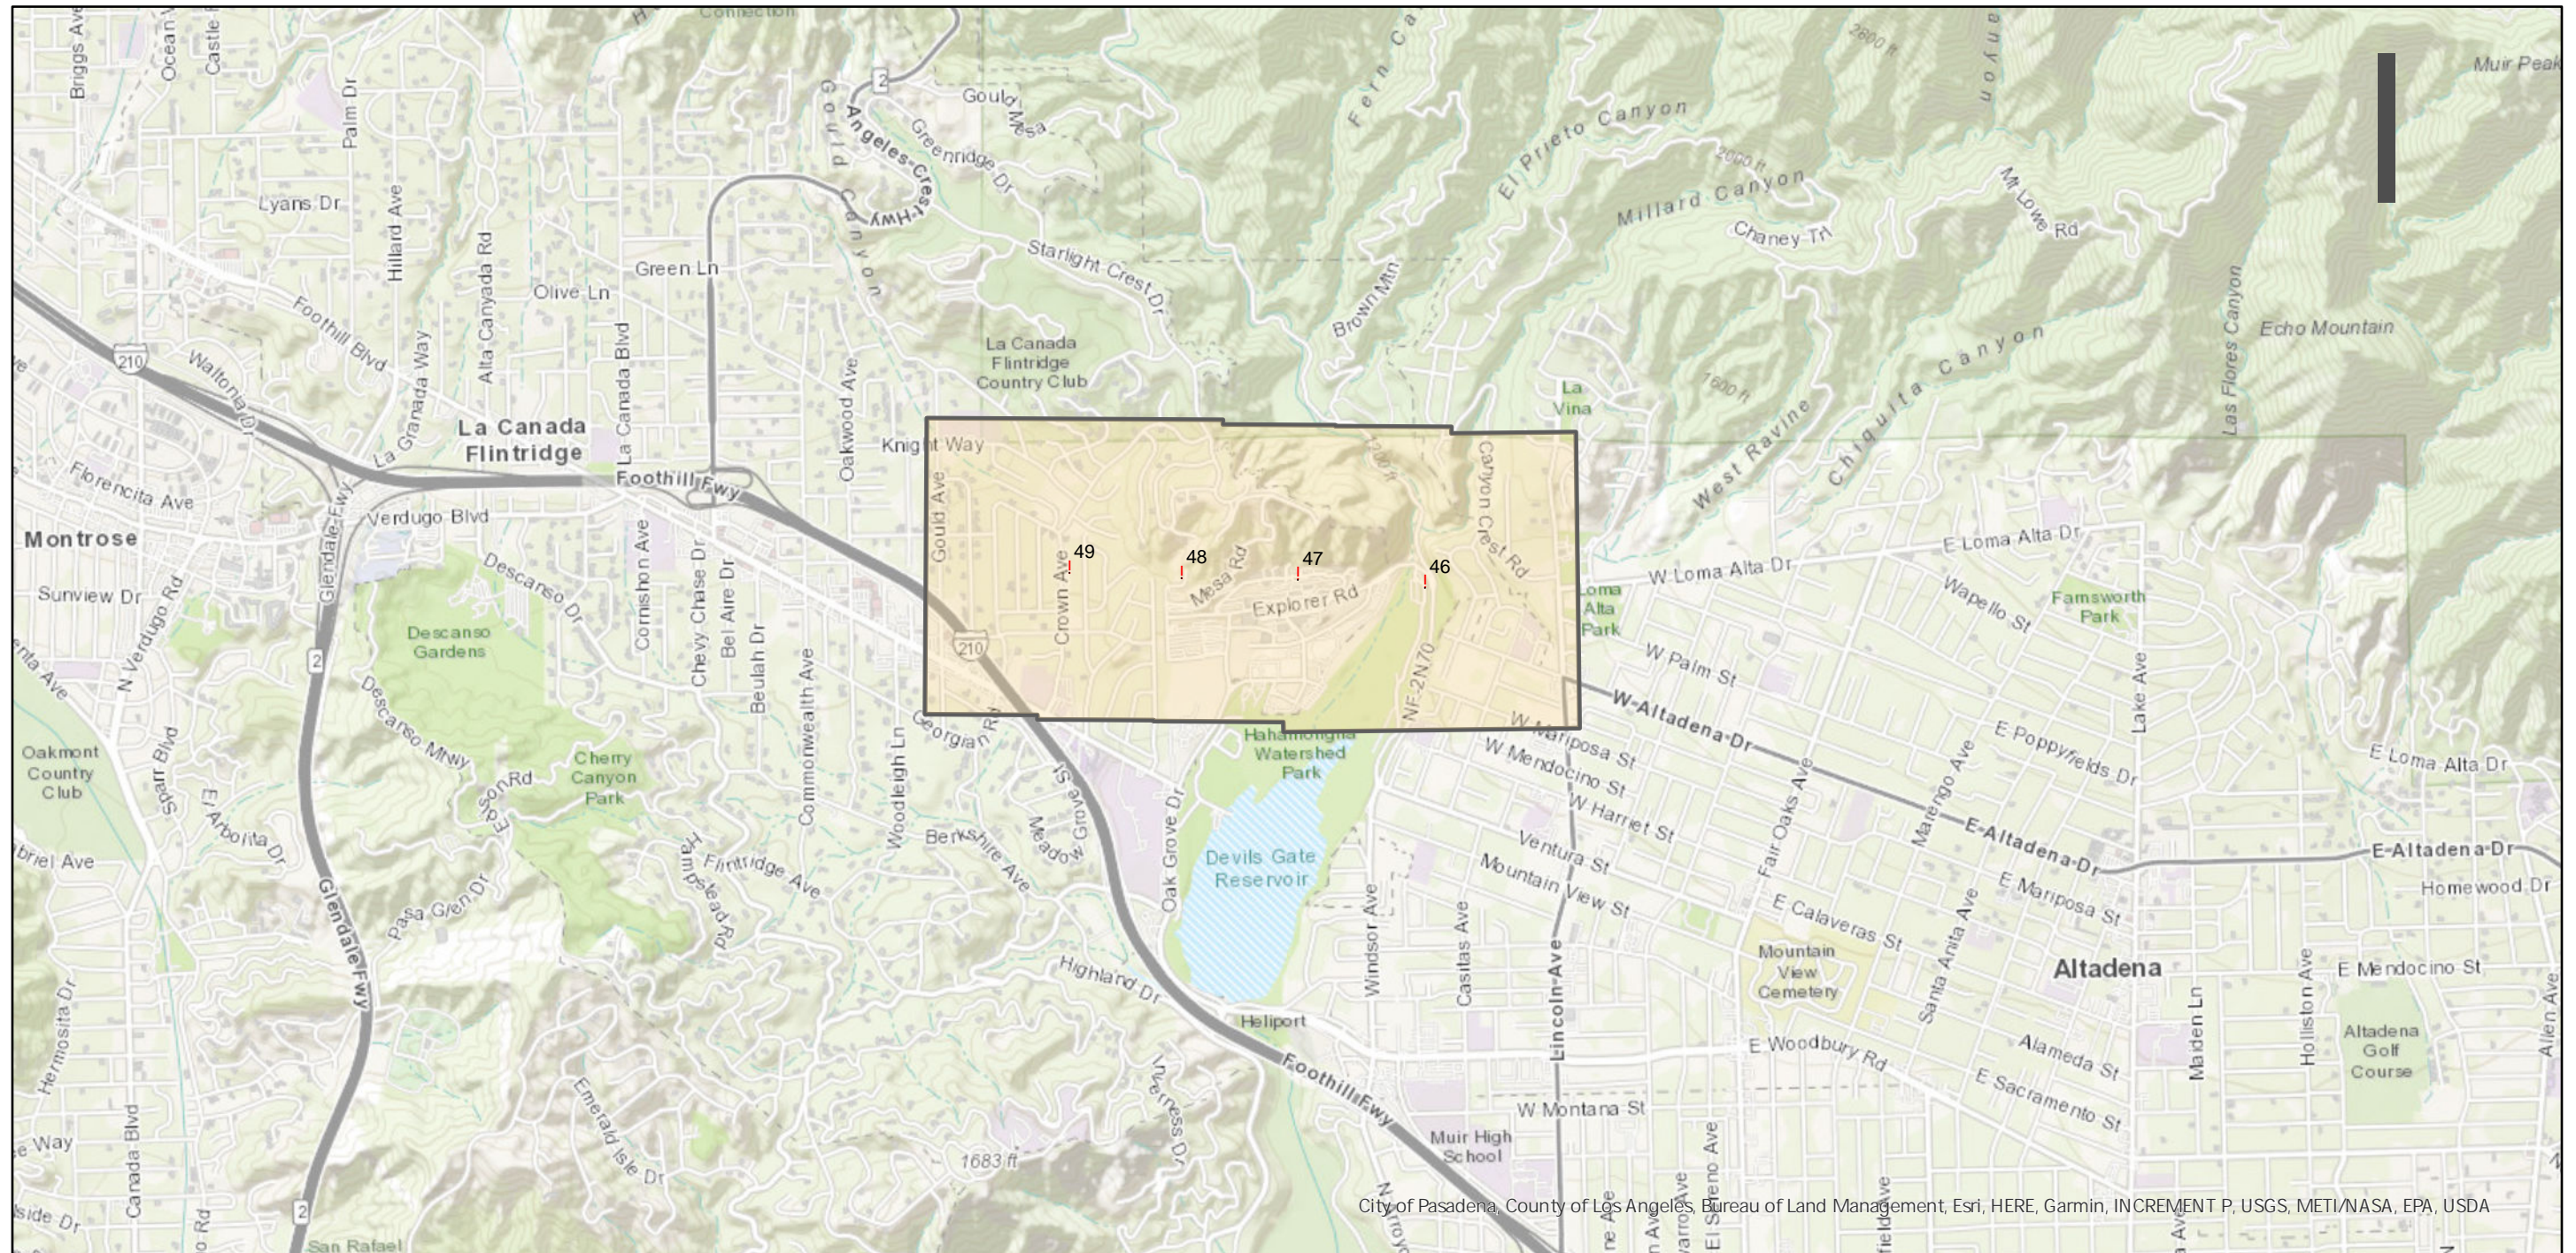

PAI-244V-5 (6K)

Counties: Los Angeles
Flight date(s): 08-20-1964 to 08-22-1964
Scale: 1:6,000
Overlap: 60%

Complete Metadata:
<https://www.library.ucsb.edu/src/airphotos/aerial-photography-information>

Note: Multi-scaled imagery of the Jet Propulsion Laboratory and vicinity in Pasadena, Ca. Frame numbers 54 through 59 duplicate the coverage of frames 67 through 72 and are not included on the index. Frames 54 through 59 are held as transparencies. 244V-46, 244V-48, 244V-49 and 244V-60 through 244V-73 are also held as paper prints.

FLIGHT LOCATION

City of Pasadena, County of Los Angeles, Bureau of Land Management, Esri, HERE, Garmin, INCREMENT P, USGS, METI/NASA, EPA, USDA