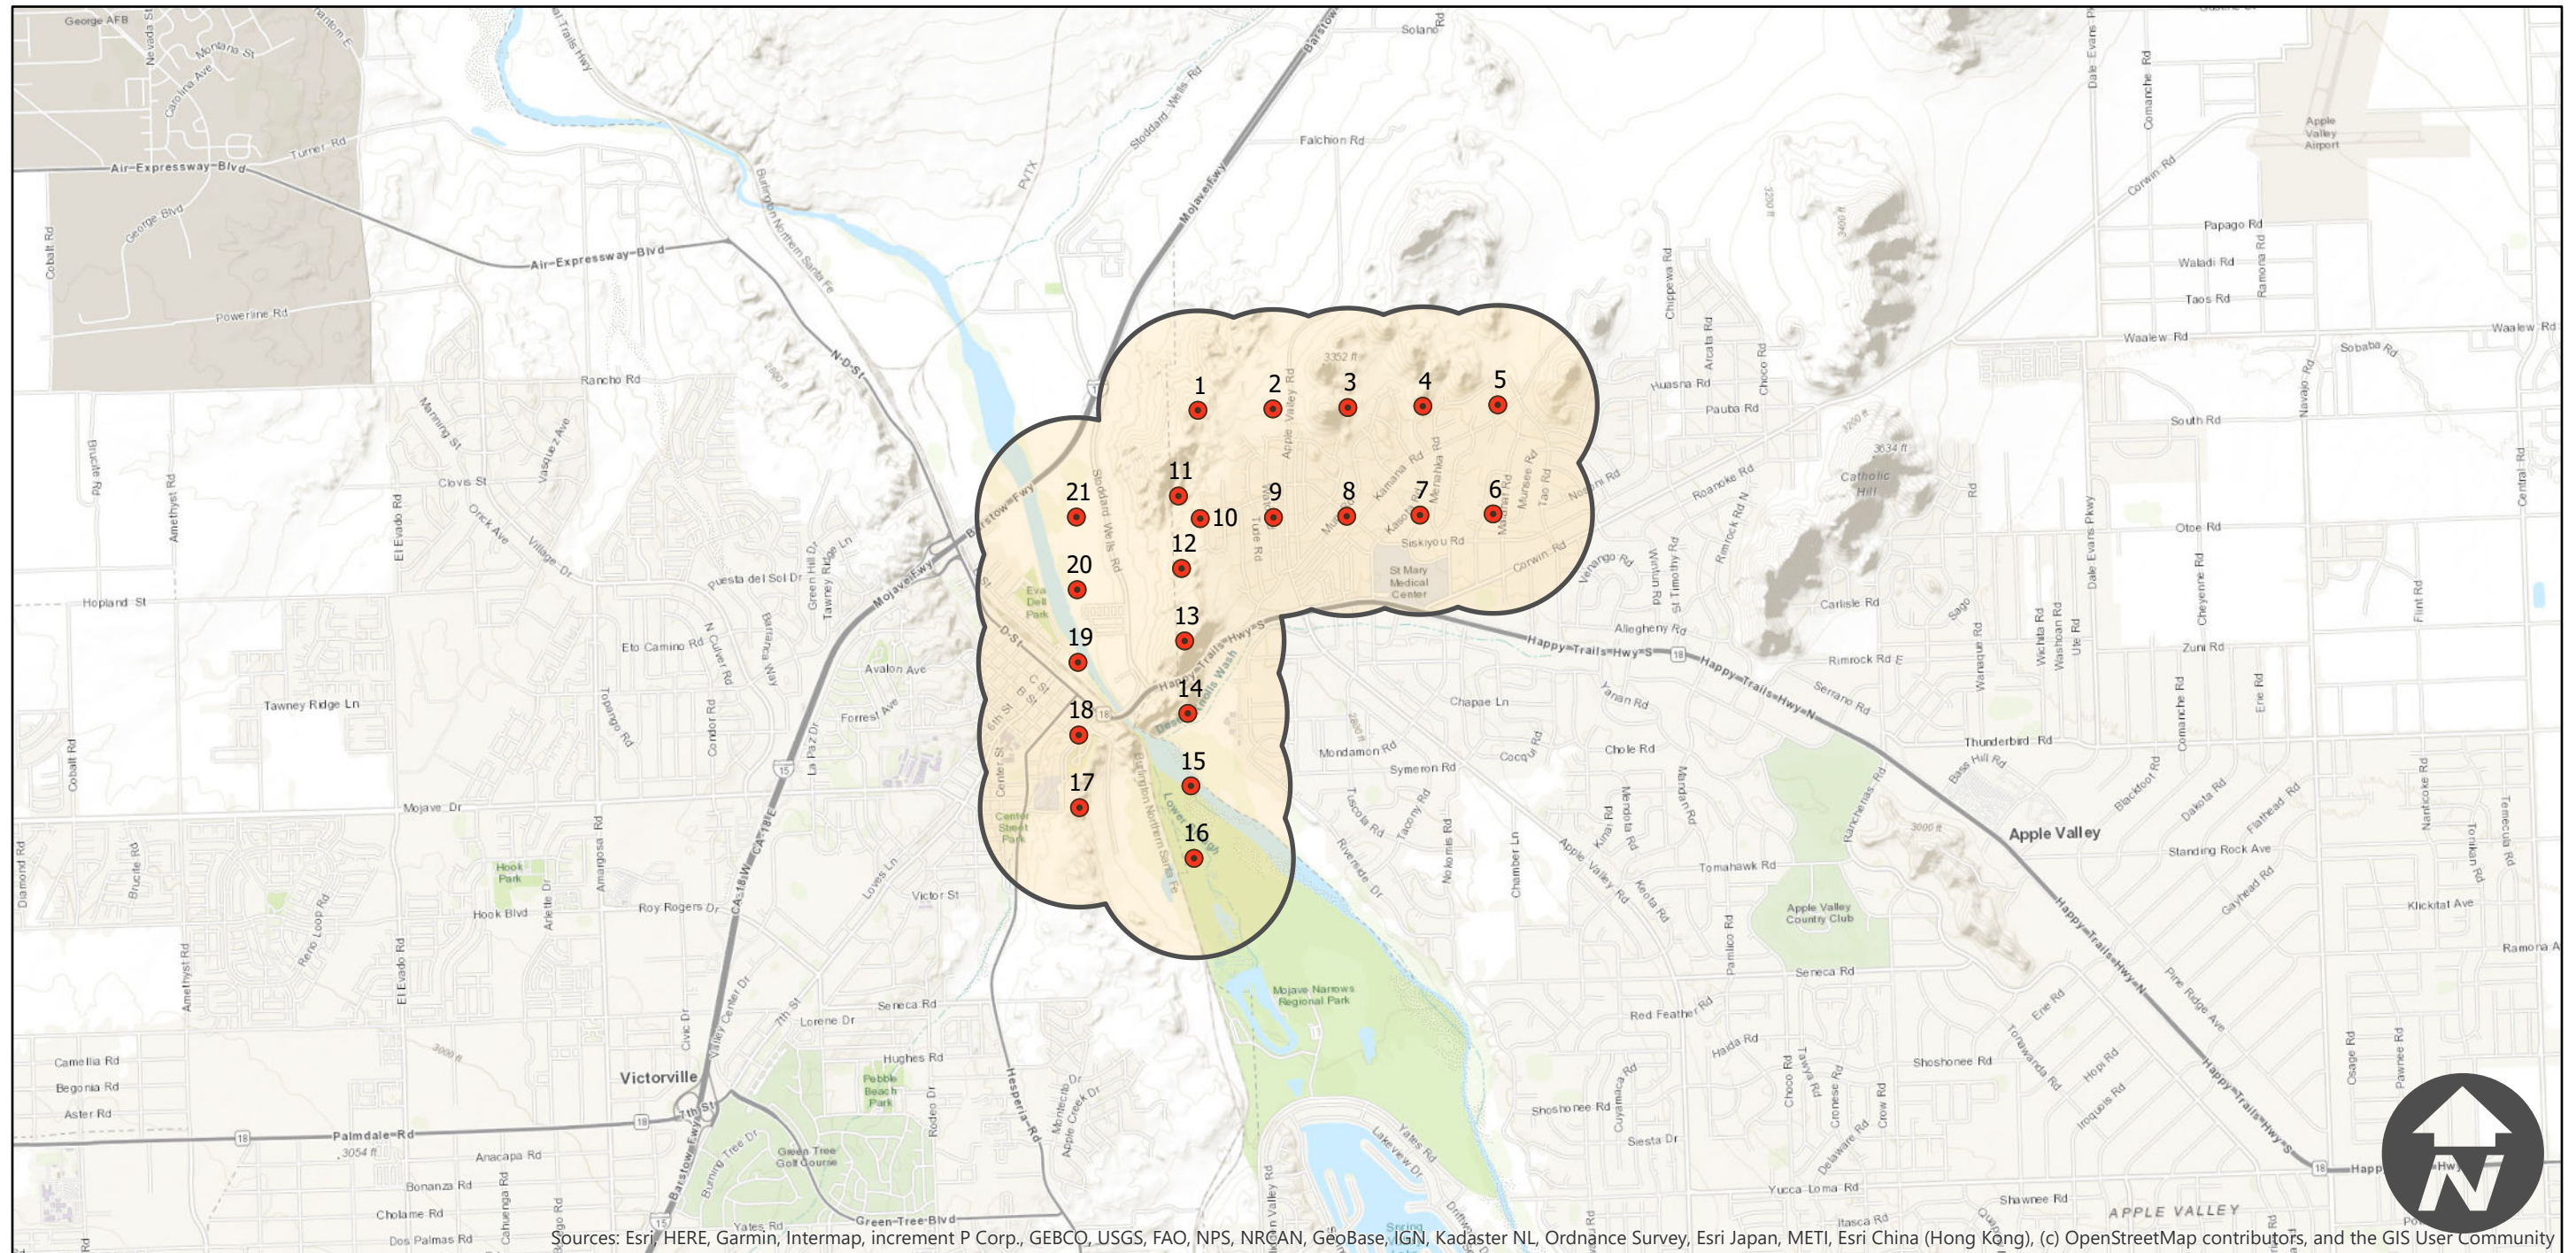

PAI-167V

Counties: San Bernardino
Flight date(s): 07-26-1962
Scale: 1: 6,500
Overlap: 60%

Complete Metadata:
<https://www.library.ucsb.edu/src/airphotos/aerial-photography-information>

Note: Imagery from the area of Apple Valley North, and Victorville in California. Frame numbers 11 - 21 also in paper print format.

FLIGHT LOCATION

0 0.5 1 2 Miles