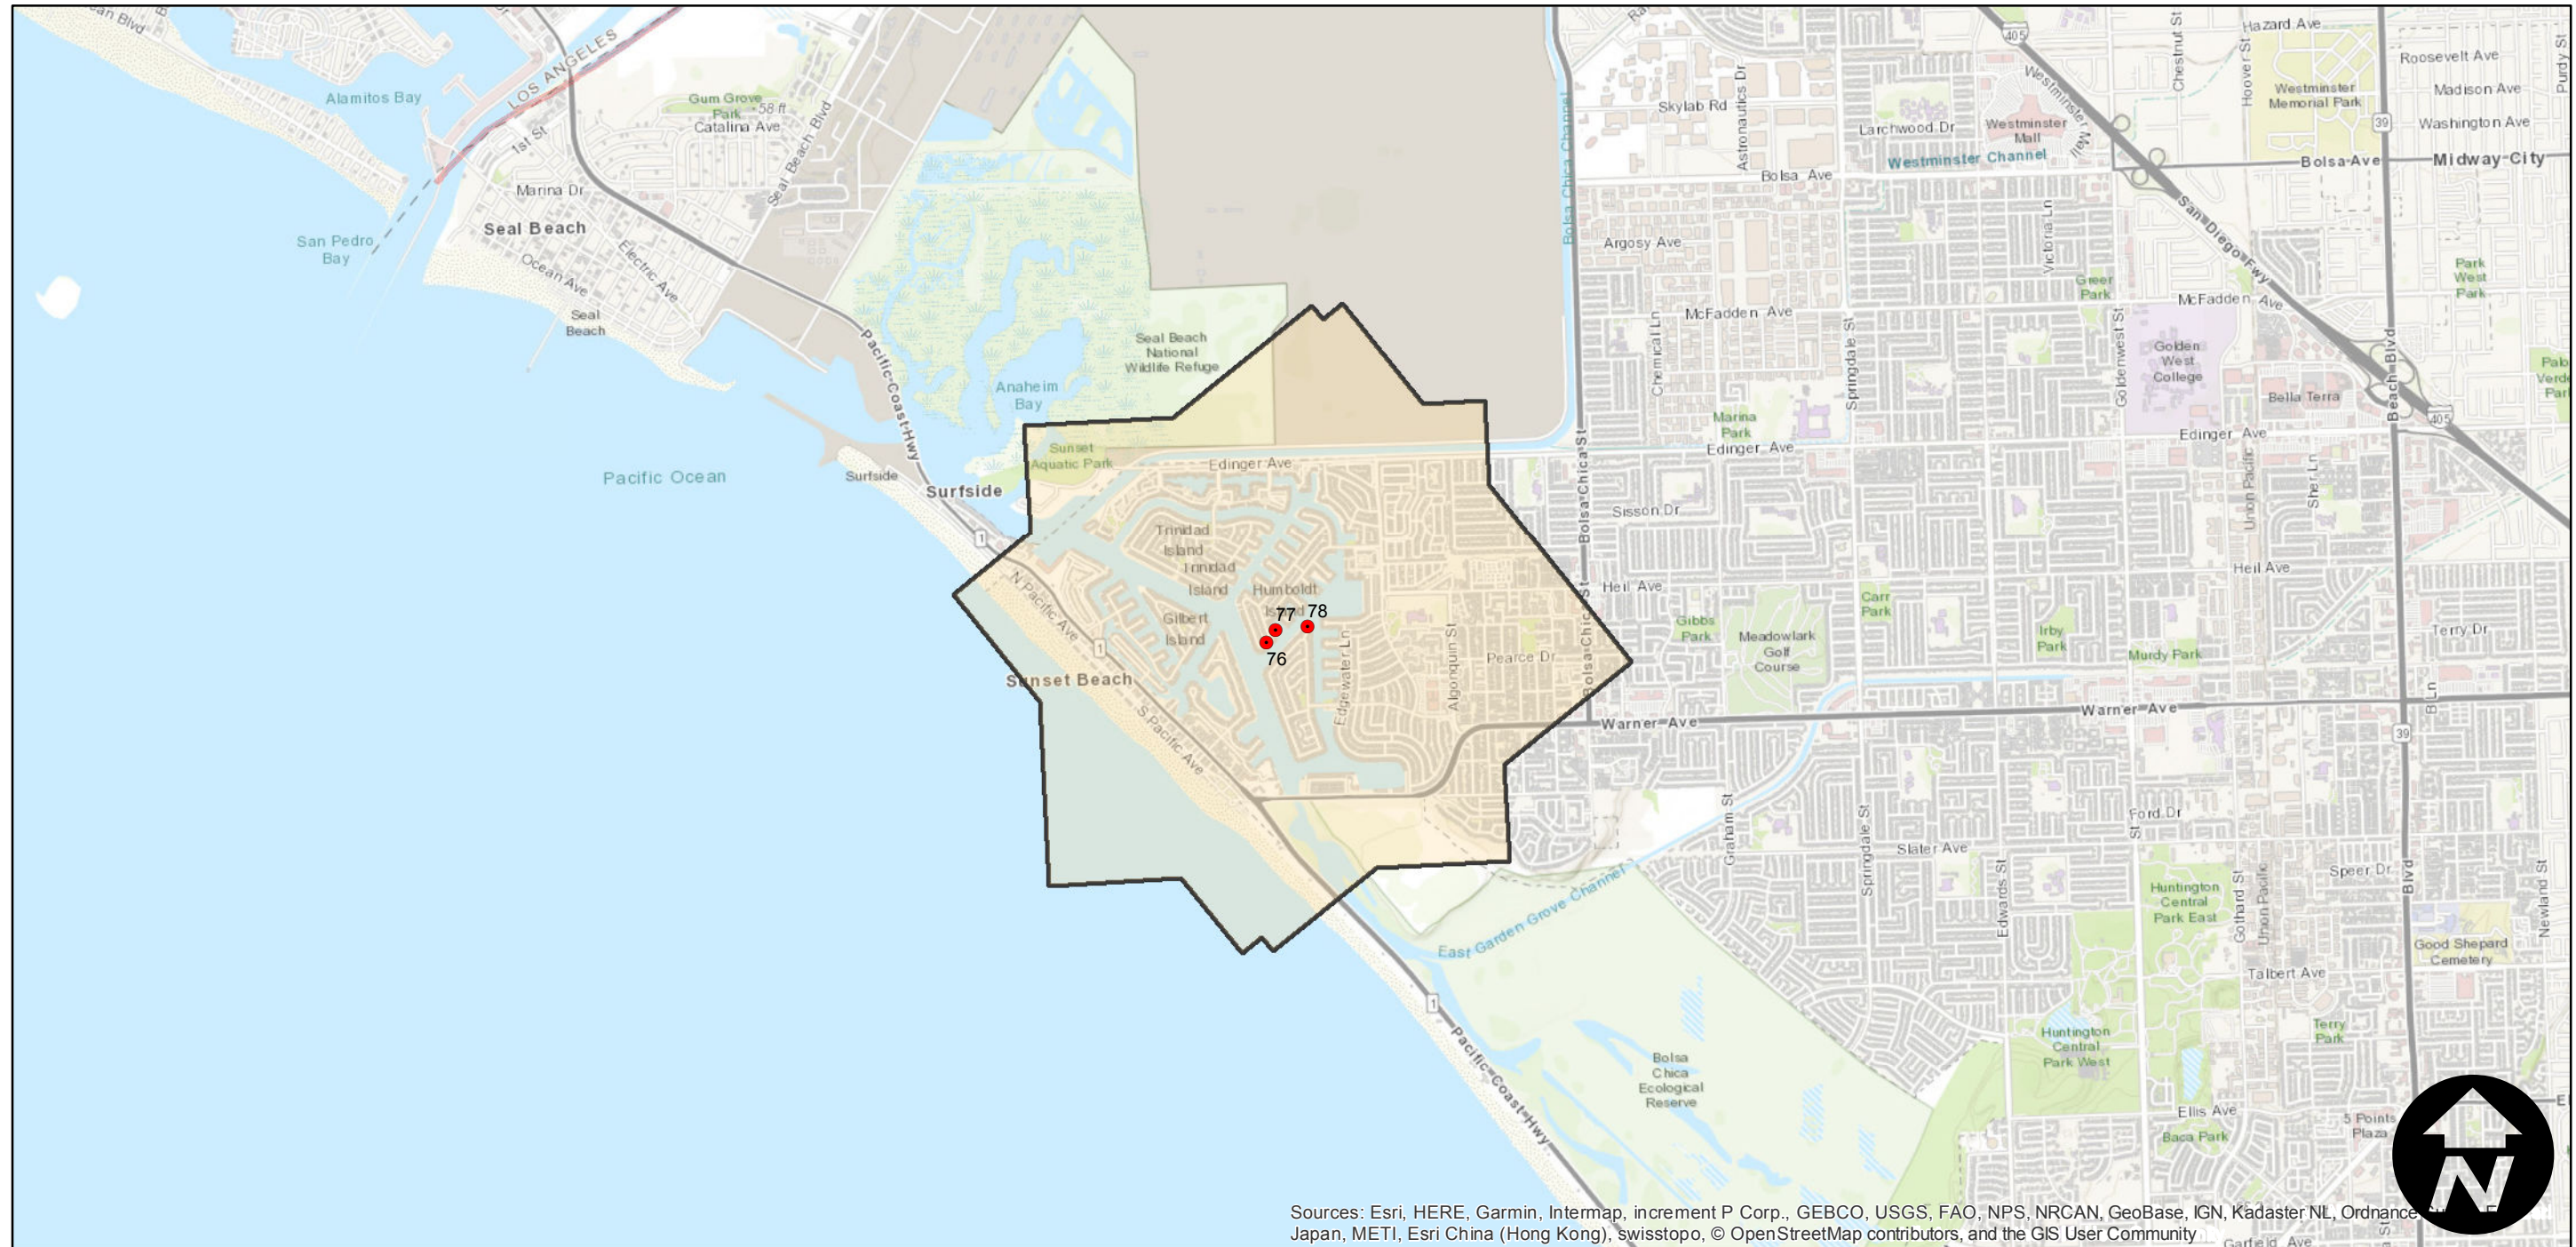

PAI-119V-1 (1:12K)

Counties: Orange
Flight date(s): 04-12-1960 to 04-19-1960
Scale: 1:12,000
Overlap: 80%

Note: Sunset Beach and vicinity.

FLIGHT LOCATION

Complete Metadata:
<https://www.library.ucsb.edu/src/airphotos/aerial-photography-information>

0 0.5 1 2 Miles

Index to Aerial Photography
Page 1 of 1

Scale of this index: 1:40,000