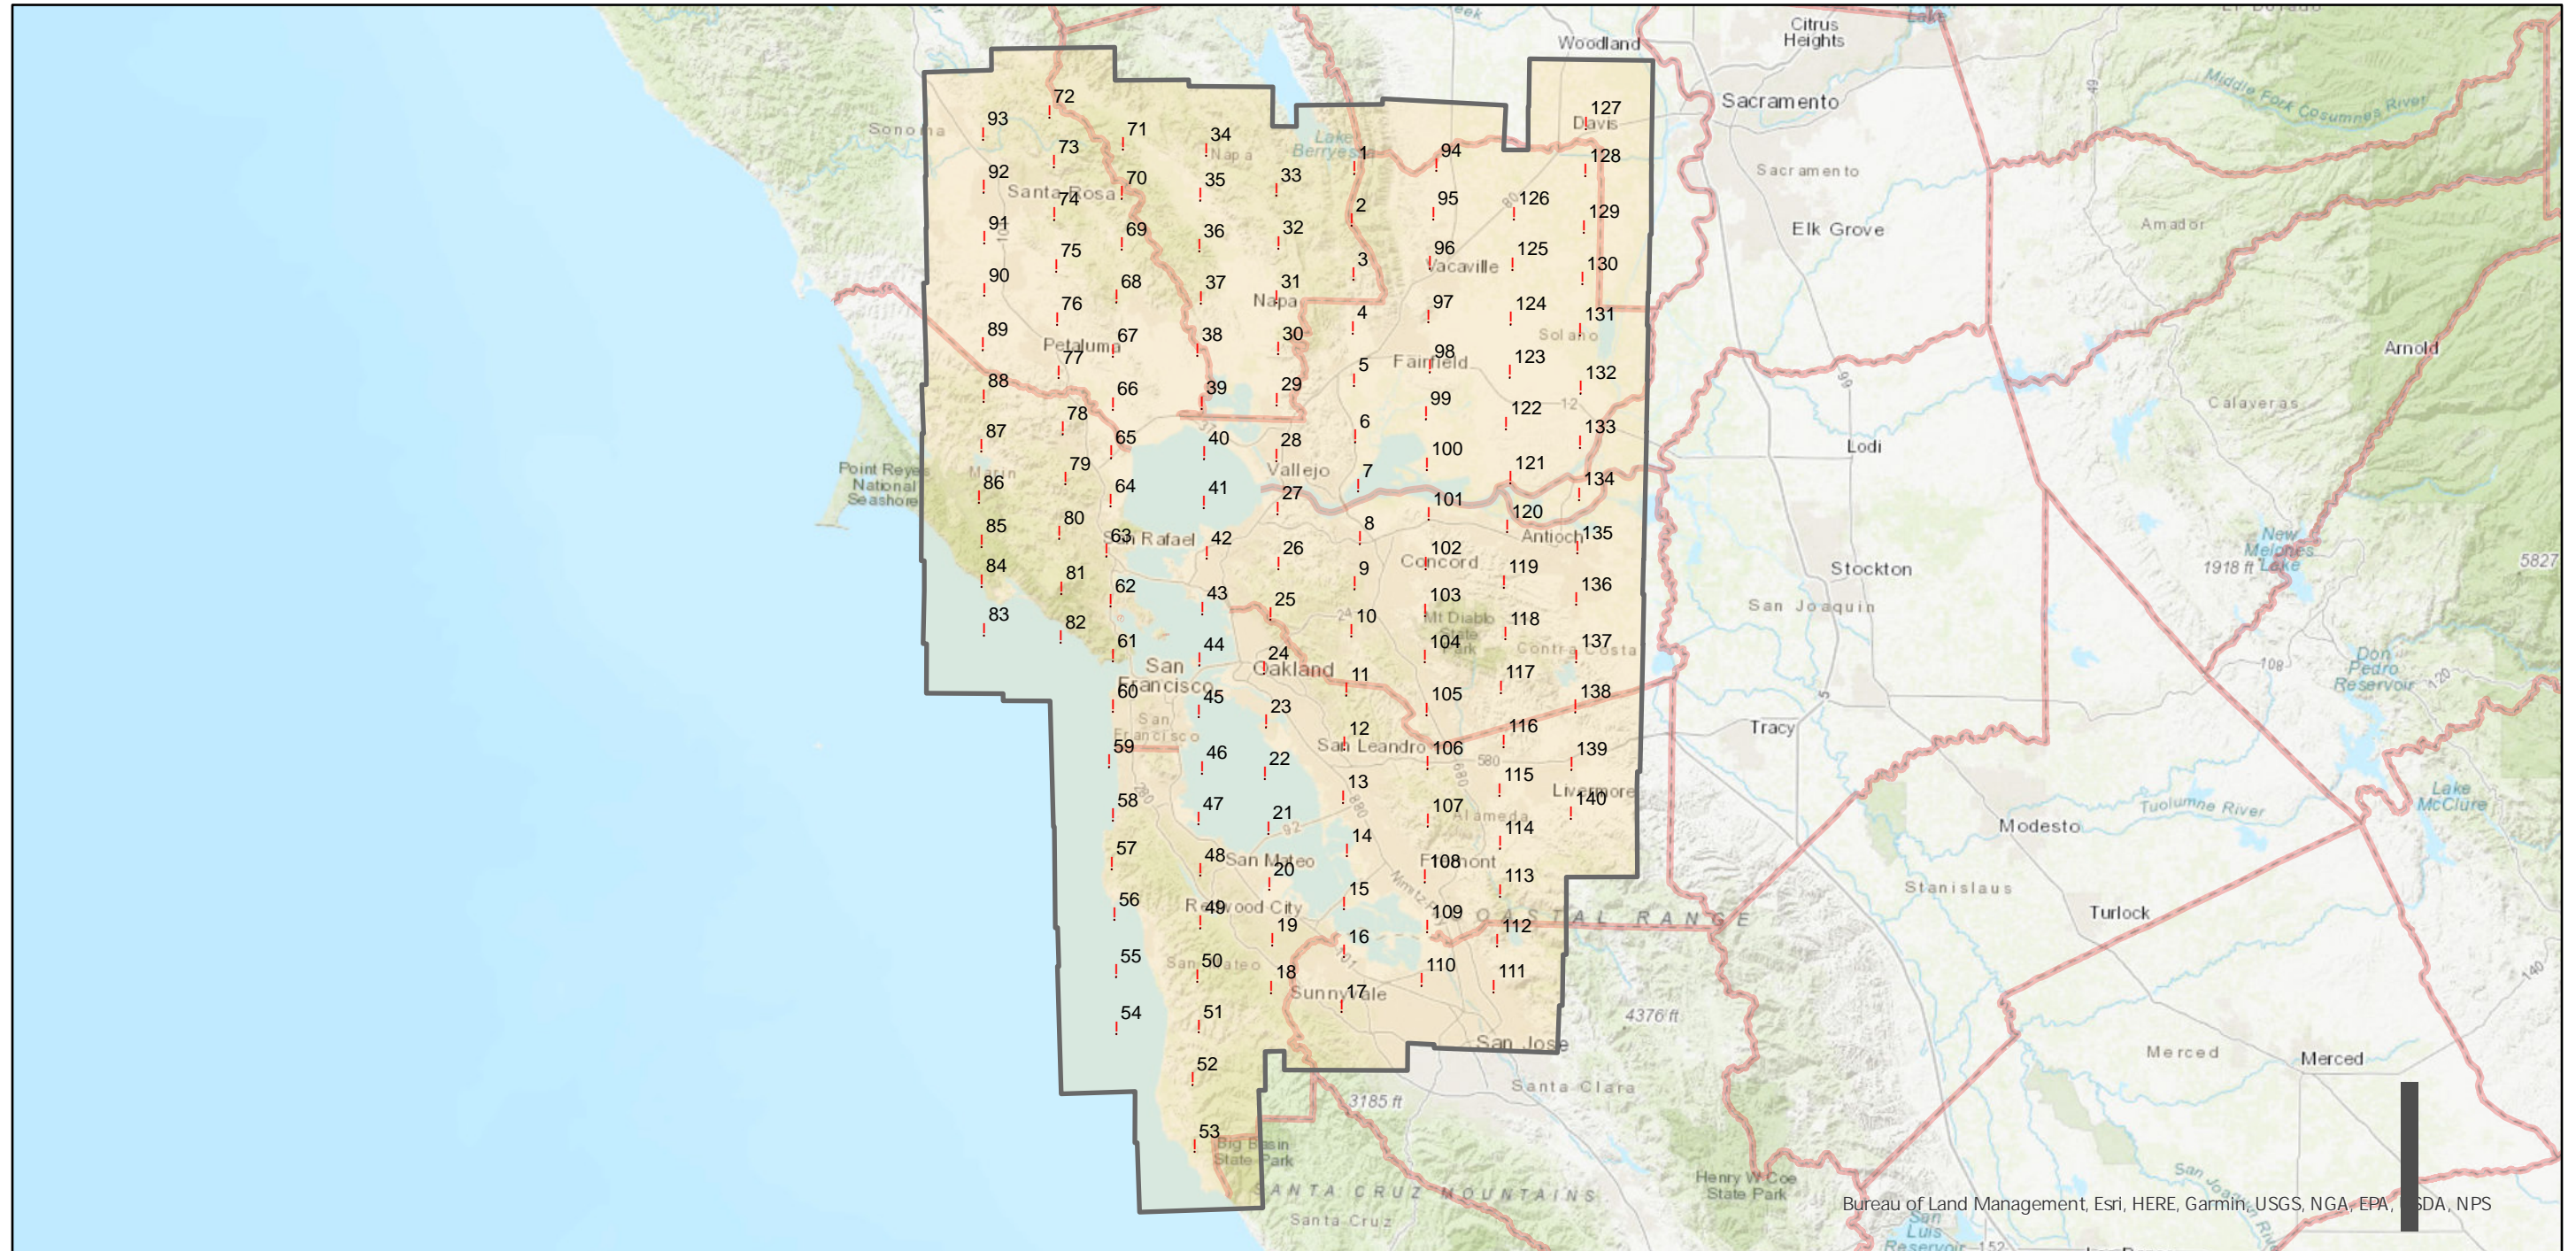

HB-MP

Counties: Alameda, Contra Costa, Marin, Napa, San Francisco, San Mateo, Solano, Sonoma
Flight date(s): 08-29-1968
Scale: 1:80,000
Overlap: 60%

Note: San Francisco Bay area

0 15 30 60 Miles

Index to Aerial Photography
Page 1 of 1

Scale of this index: 1:1,000,000