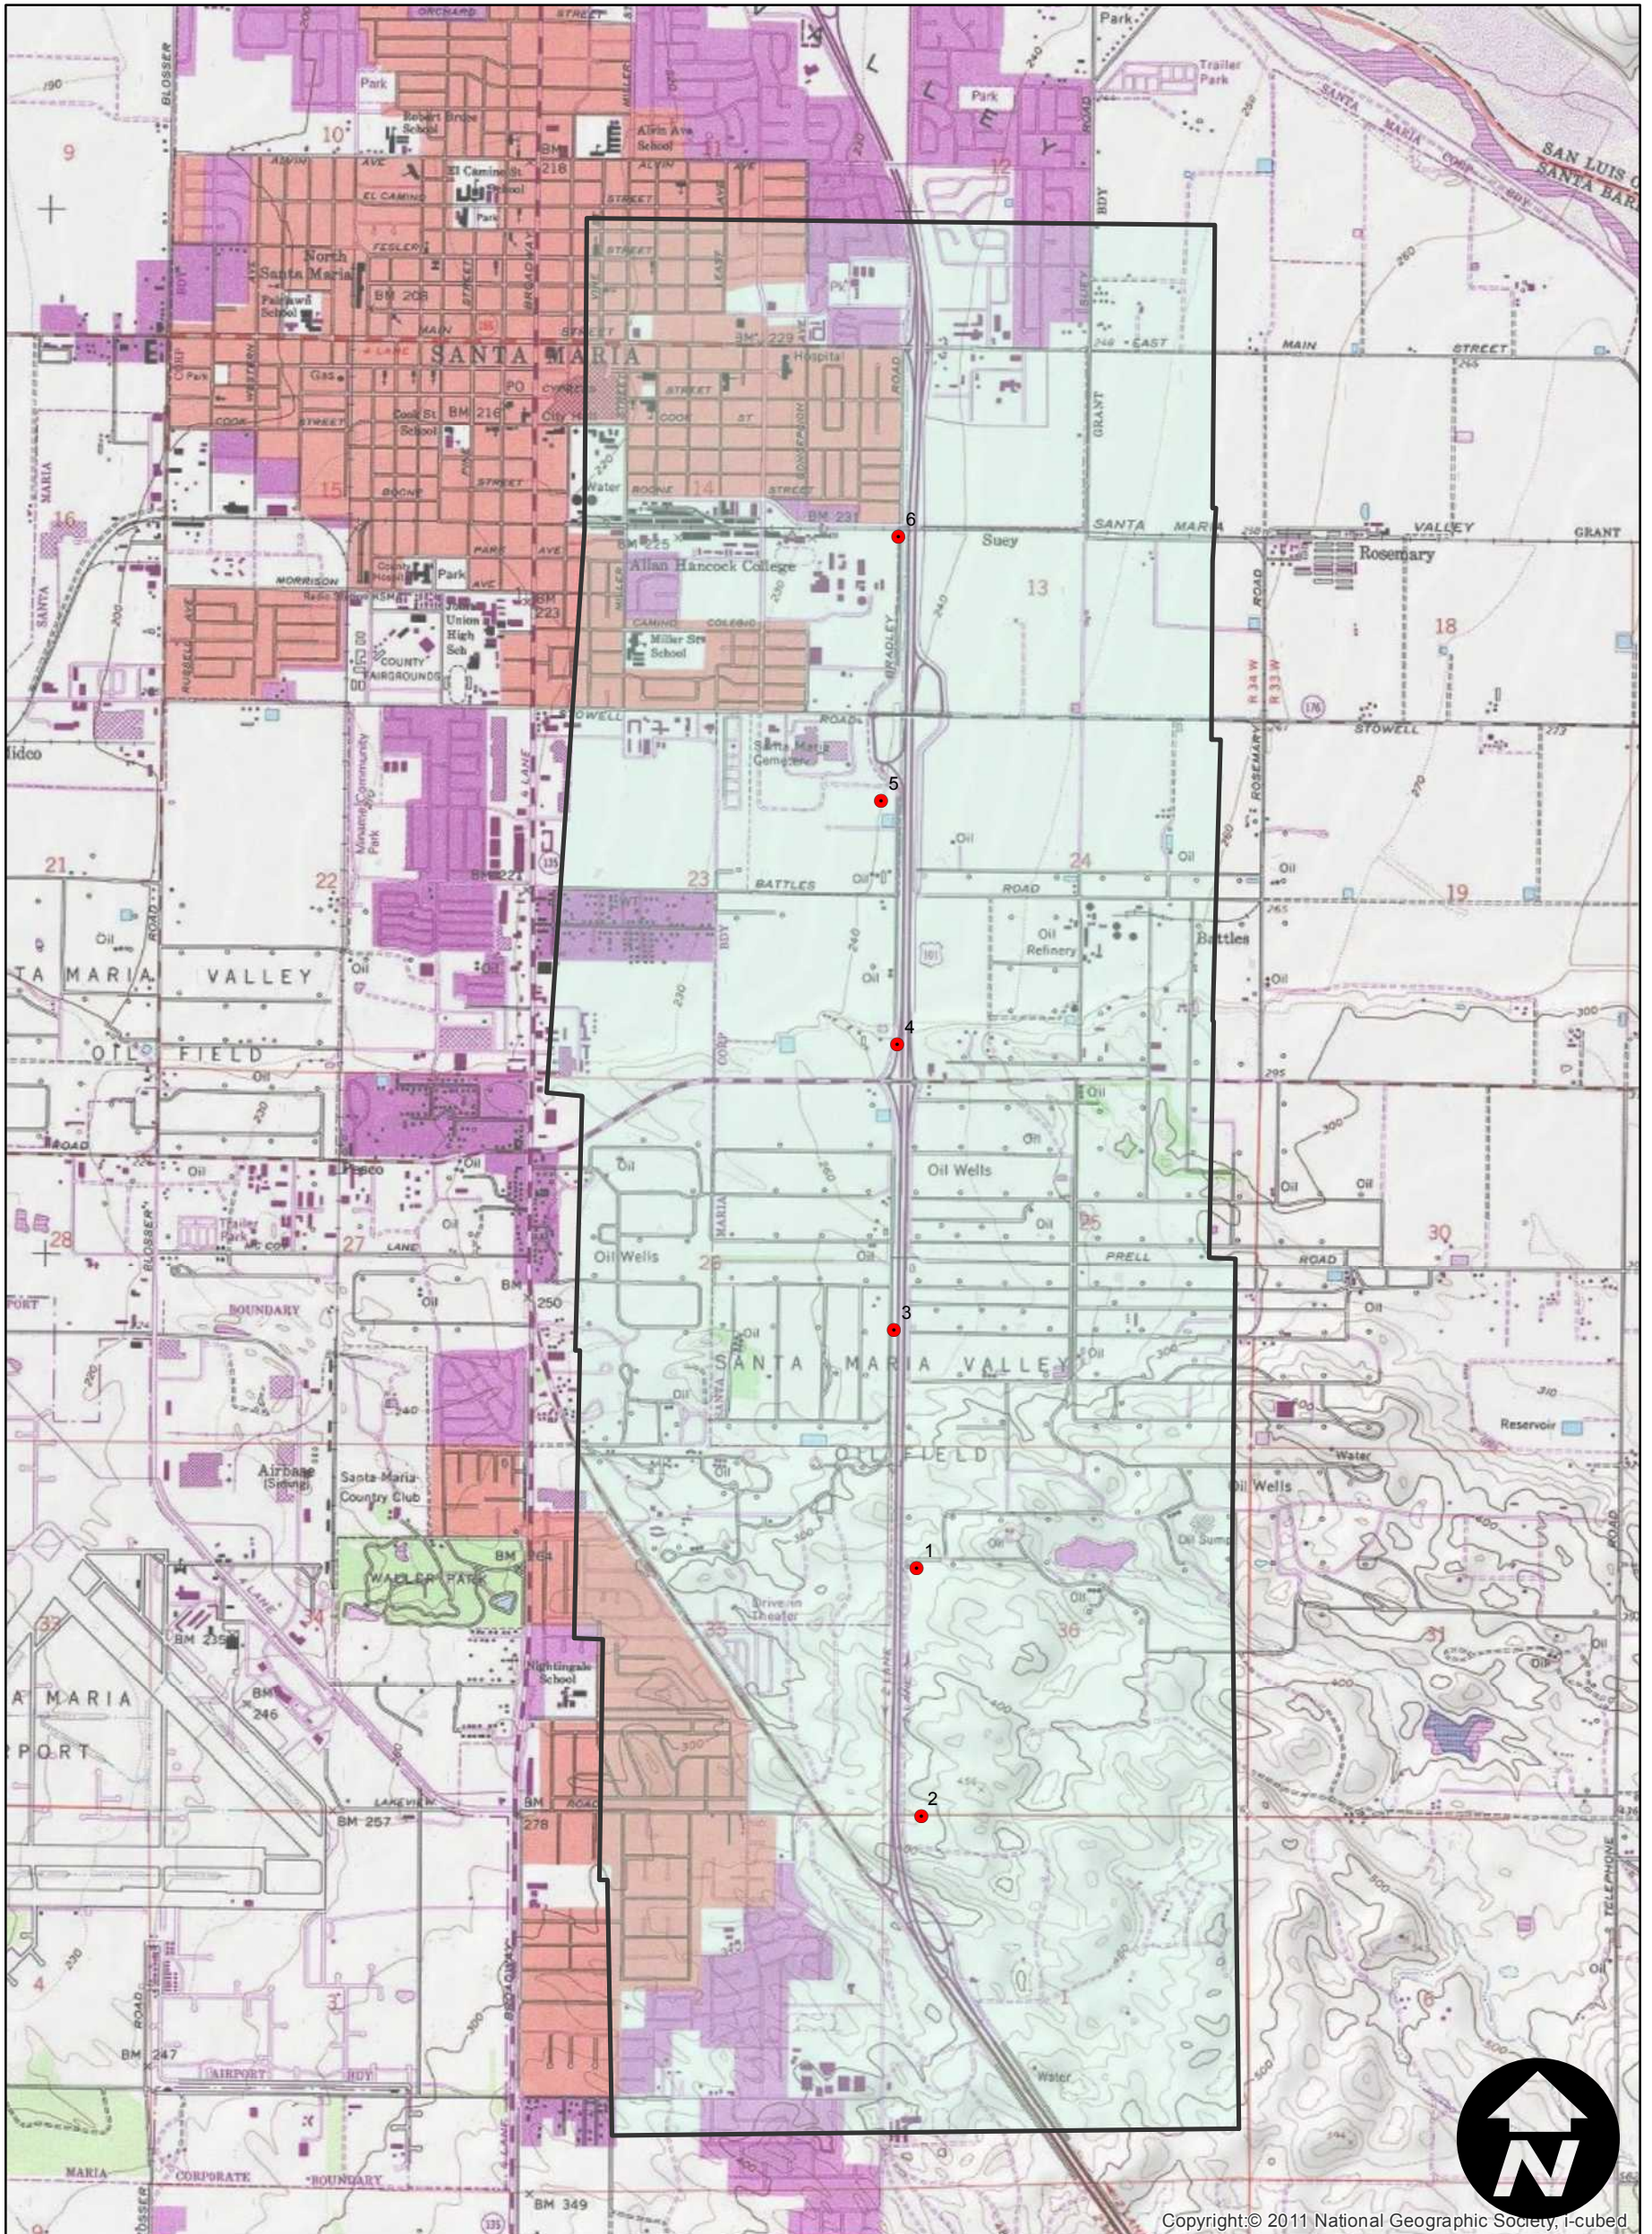

HB-LJ

Counties: Santa Barbara
Flight date(s): 02-19-1968
Scale: 1:12,000
Overlap: 60%

Complete Metadata:
<http://www.library.ucsb.edu/mil/aerial-photography-tools>

Note: Santa Maria: US101
from Foster Road to Main
Street.

Copyright © 2011 National Geographic Society, I-cubed

0 0.25 0.5 1 Miles