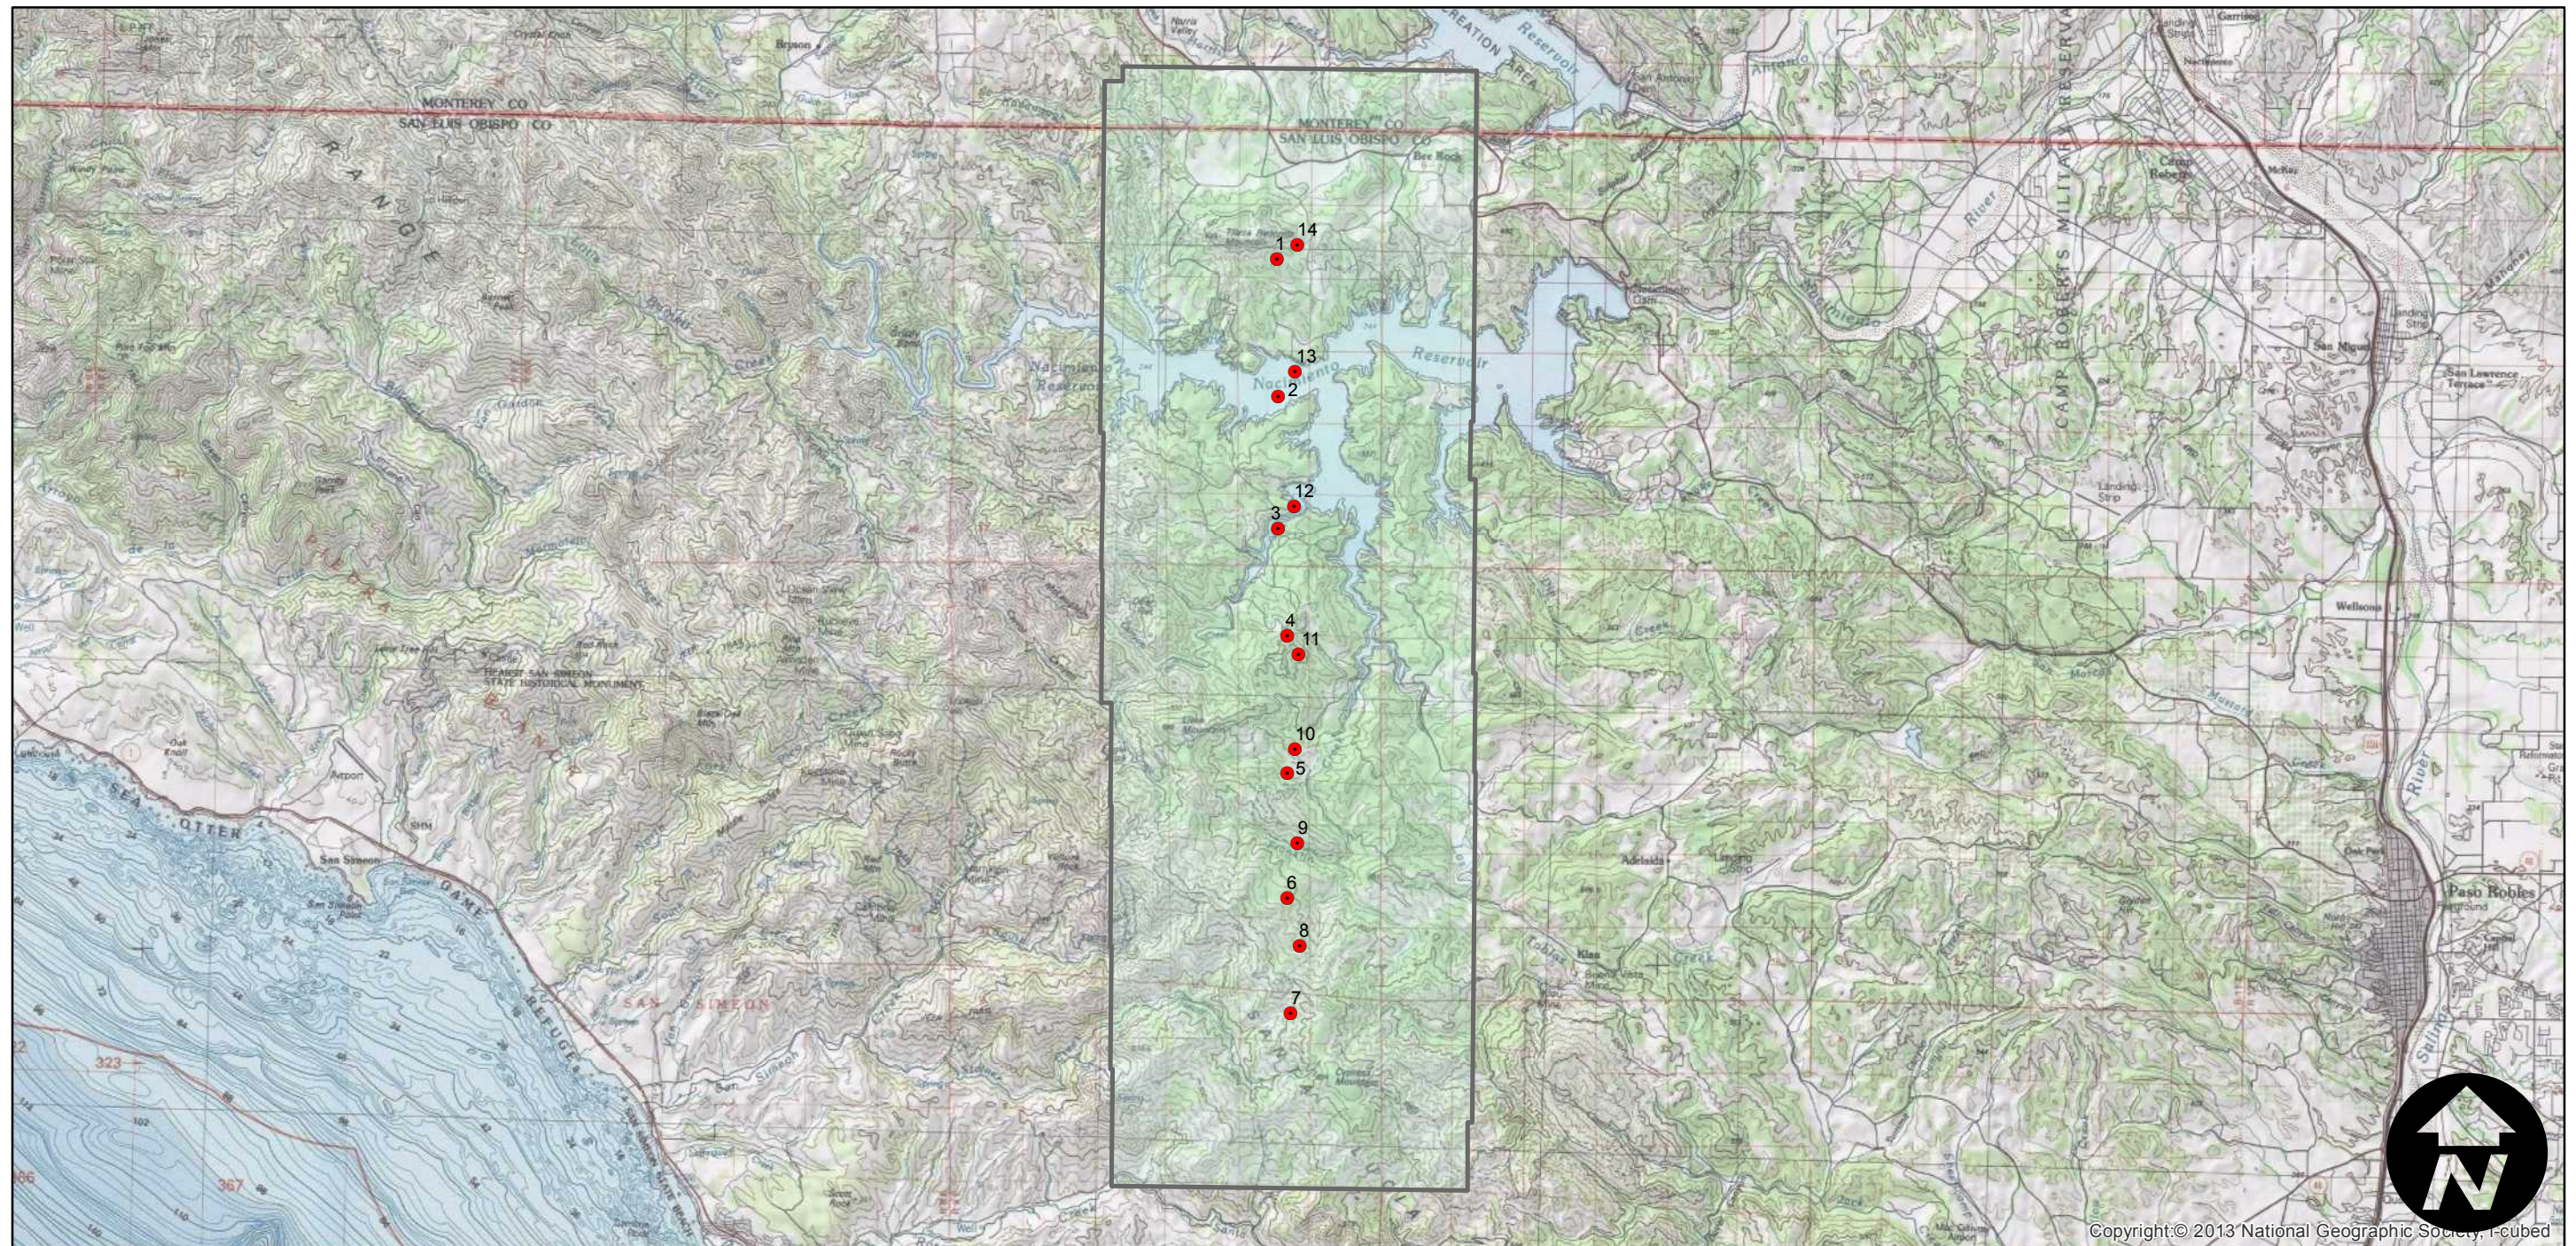

HA-YF

Counties: San Luis Obispo
Flight date(s): 08-12-1964
Scale: 1:32,400
Overlap: 60%

Complete Metadata:
<http://www.library.ucsb.edu/mil/aerial-photography-tools>

Note: Nacimiento Reservoir Area

FLIGHT LOCATION

0 2.5 5 10 Miles

Index to Aerial Photography

Scale of this index: 1:150,000

Copyright © 2013 National Geographic Society, i-cubed