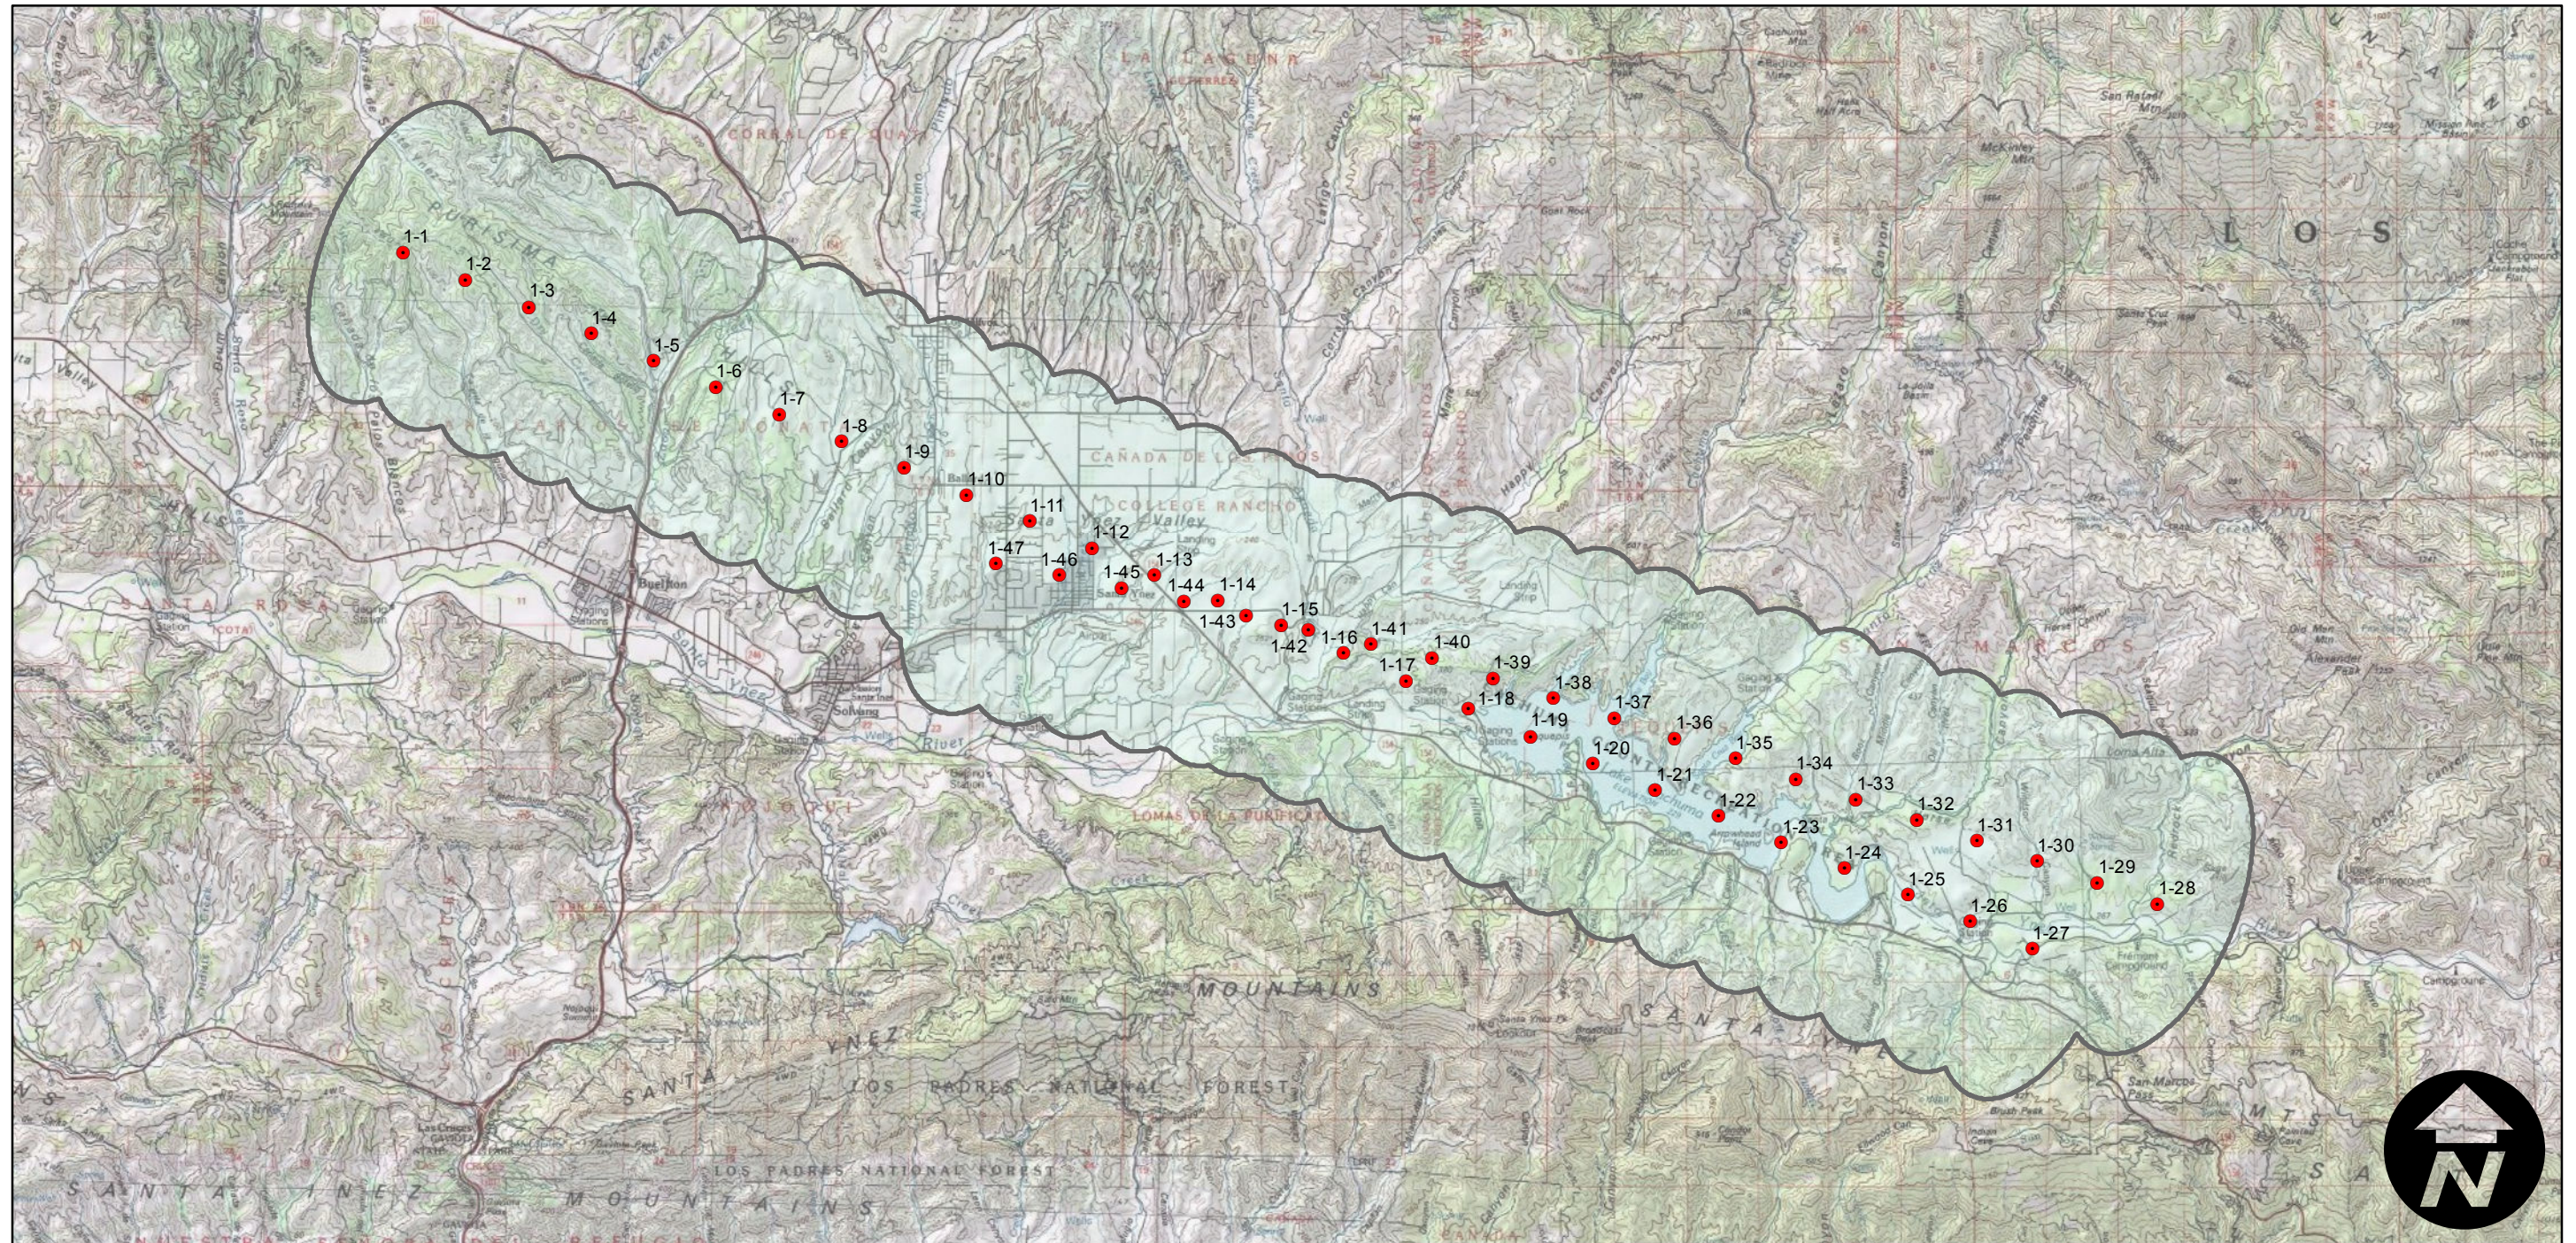

HA-CM

Counties: Santa Barbara
Flight date(s): 01-10-1958
Scale: 1: 15,600
Overlap: 60%

Note: Lake Cachuma, Santa Ynez and Purisima Hills

Complete Metadata:
<http://www.library.ucsb.edu/mil/aerial-photography-tools>

FLIGHT LOCATION

0 2.5 5 10 Miles