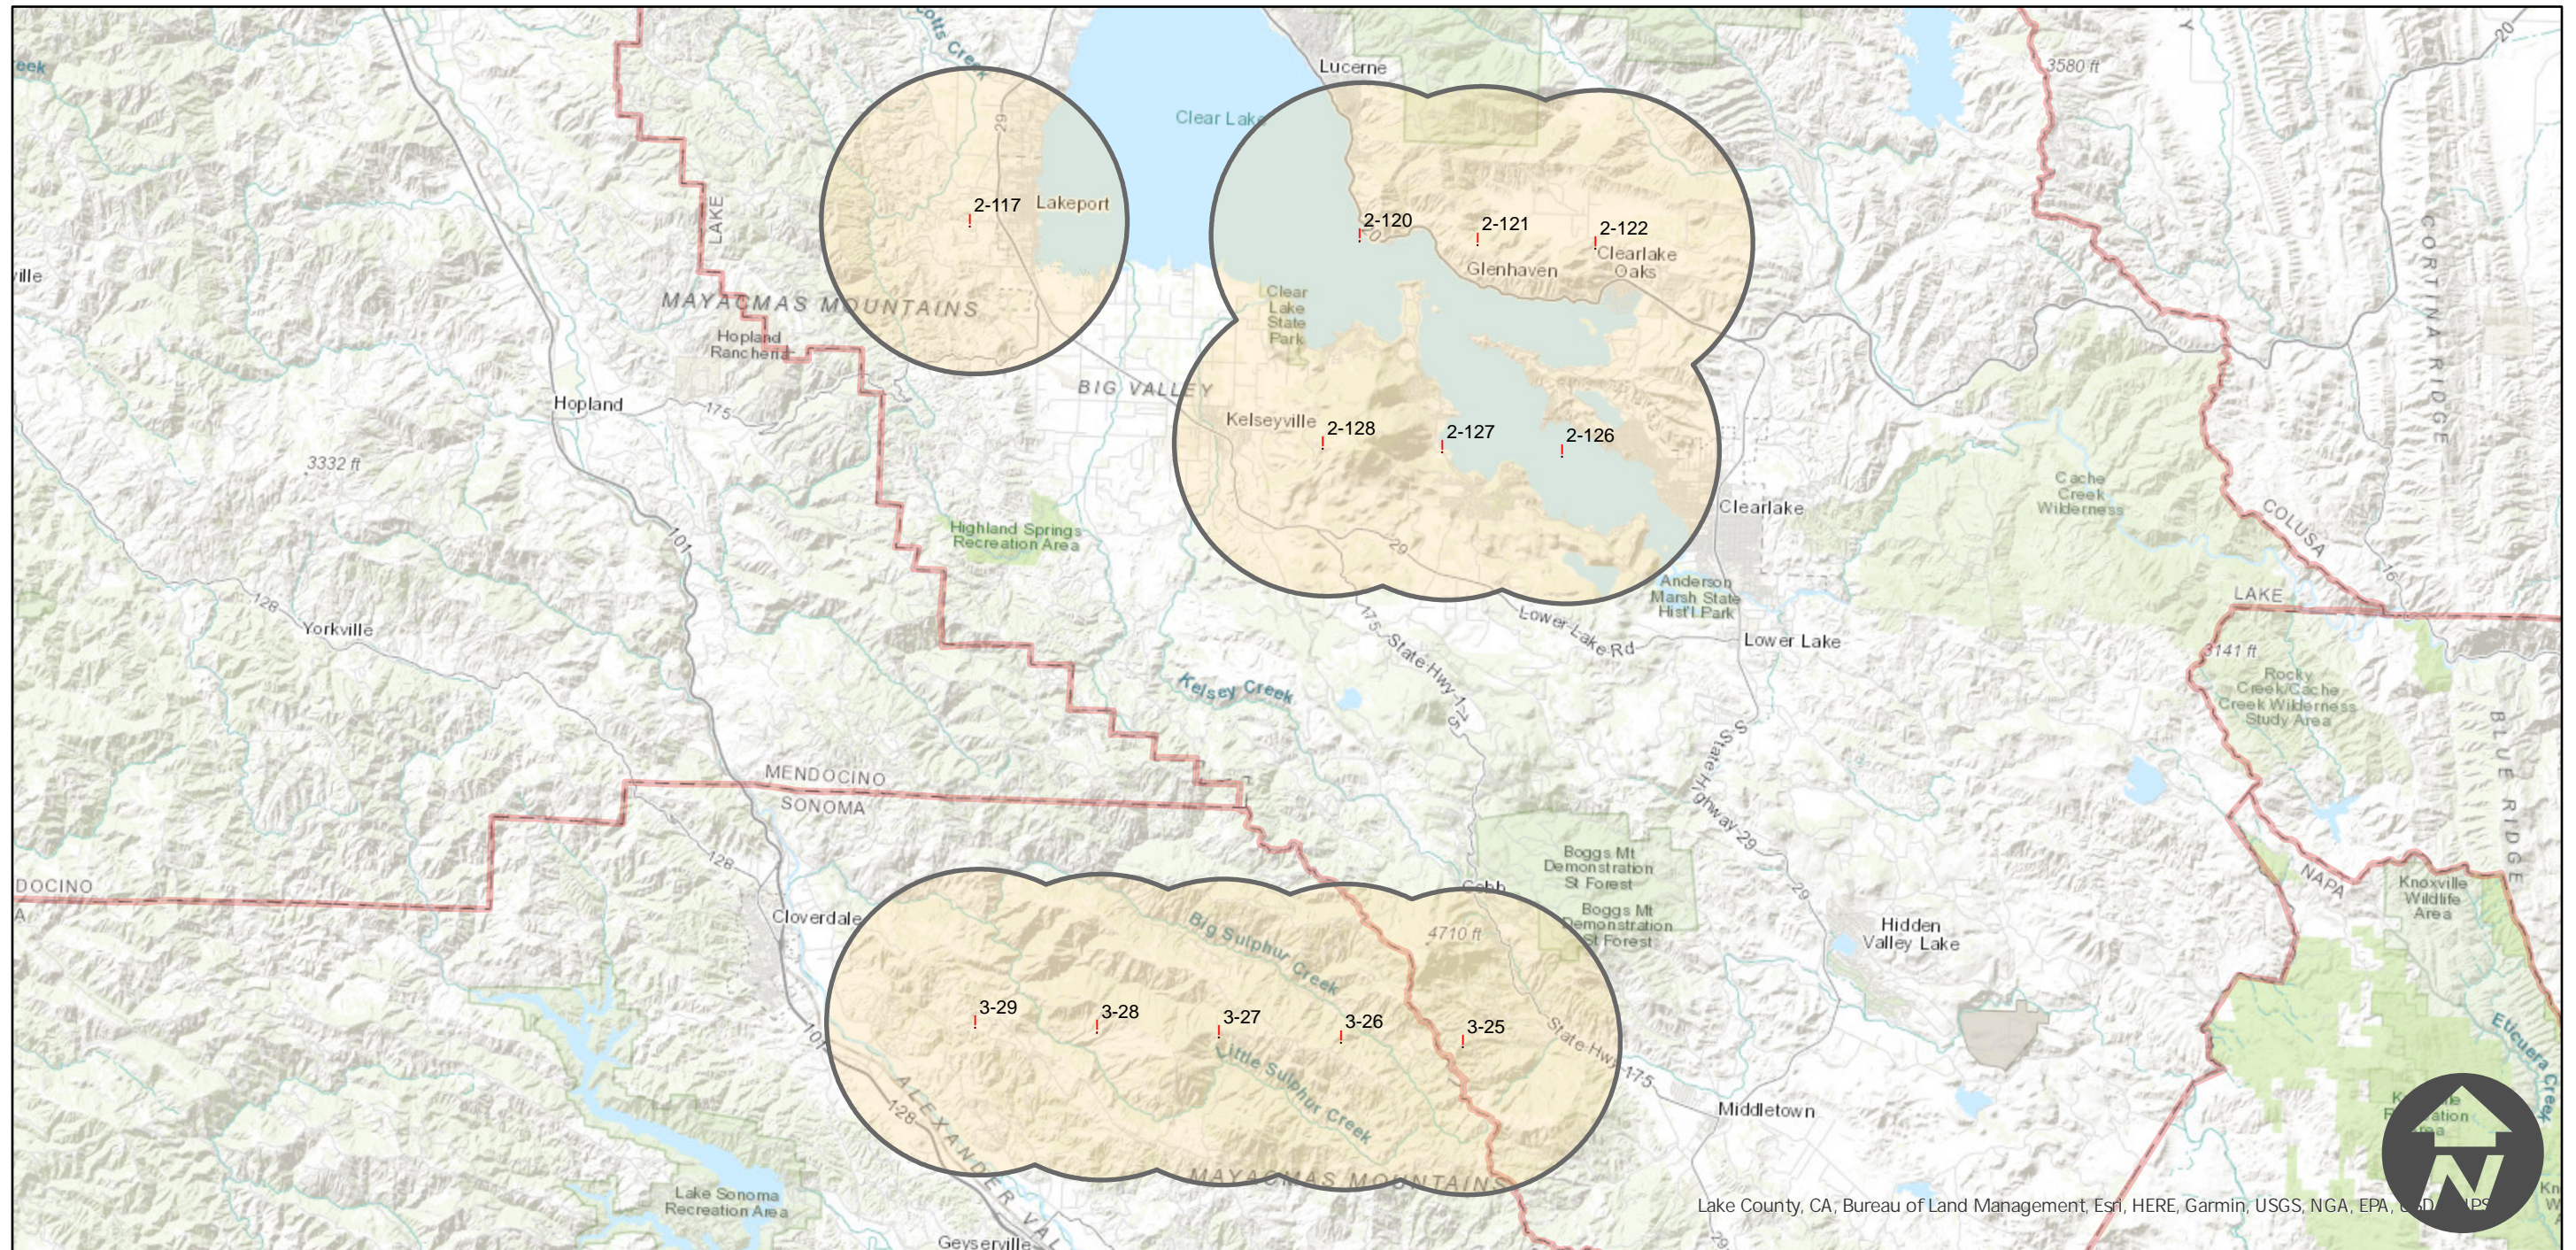

GS-VQV

Counties: Lake, Sonoma
Flight date(s): 07-04-1957
Scale: 1:49,000
Overlap: 60%

Complete Metadata:
<https://www.library.ucsb.edu/src/airphotos/aerial-photography-information>

Note: Coverage of Clear Lake and vicinity in Lake County.
Coverage Mercuryville and vicinity in Sonoma County

FLIGHT LOCATION

0 3.75 7.5 15 Miles

Scale of this index: 1:245,000