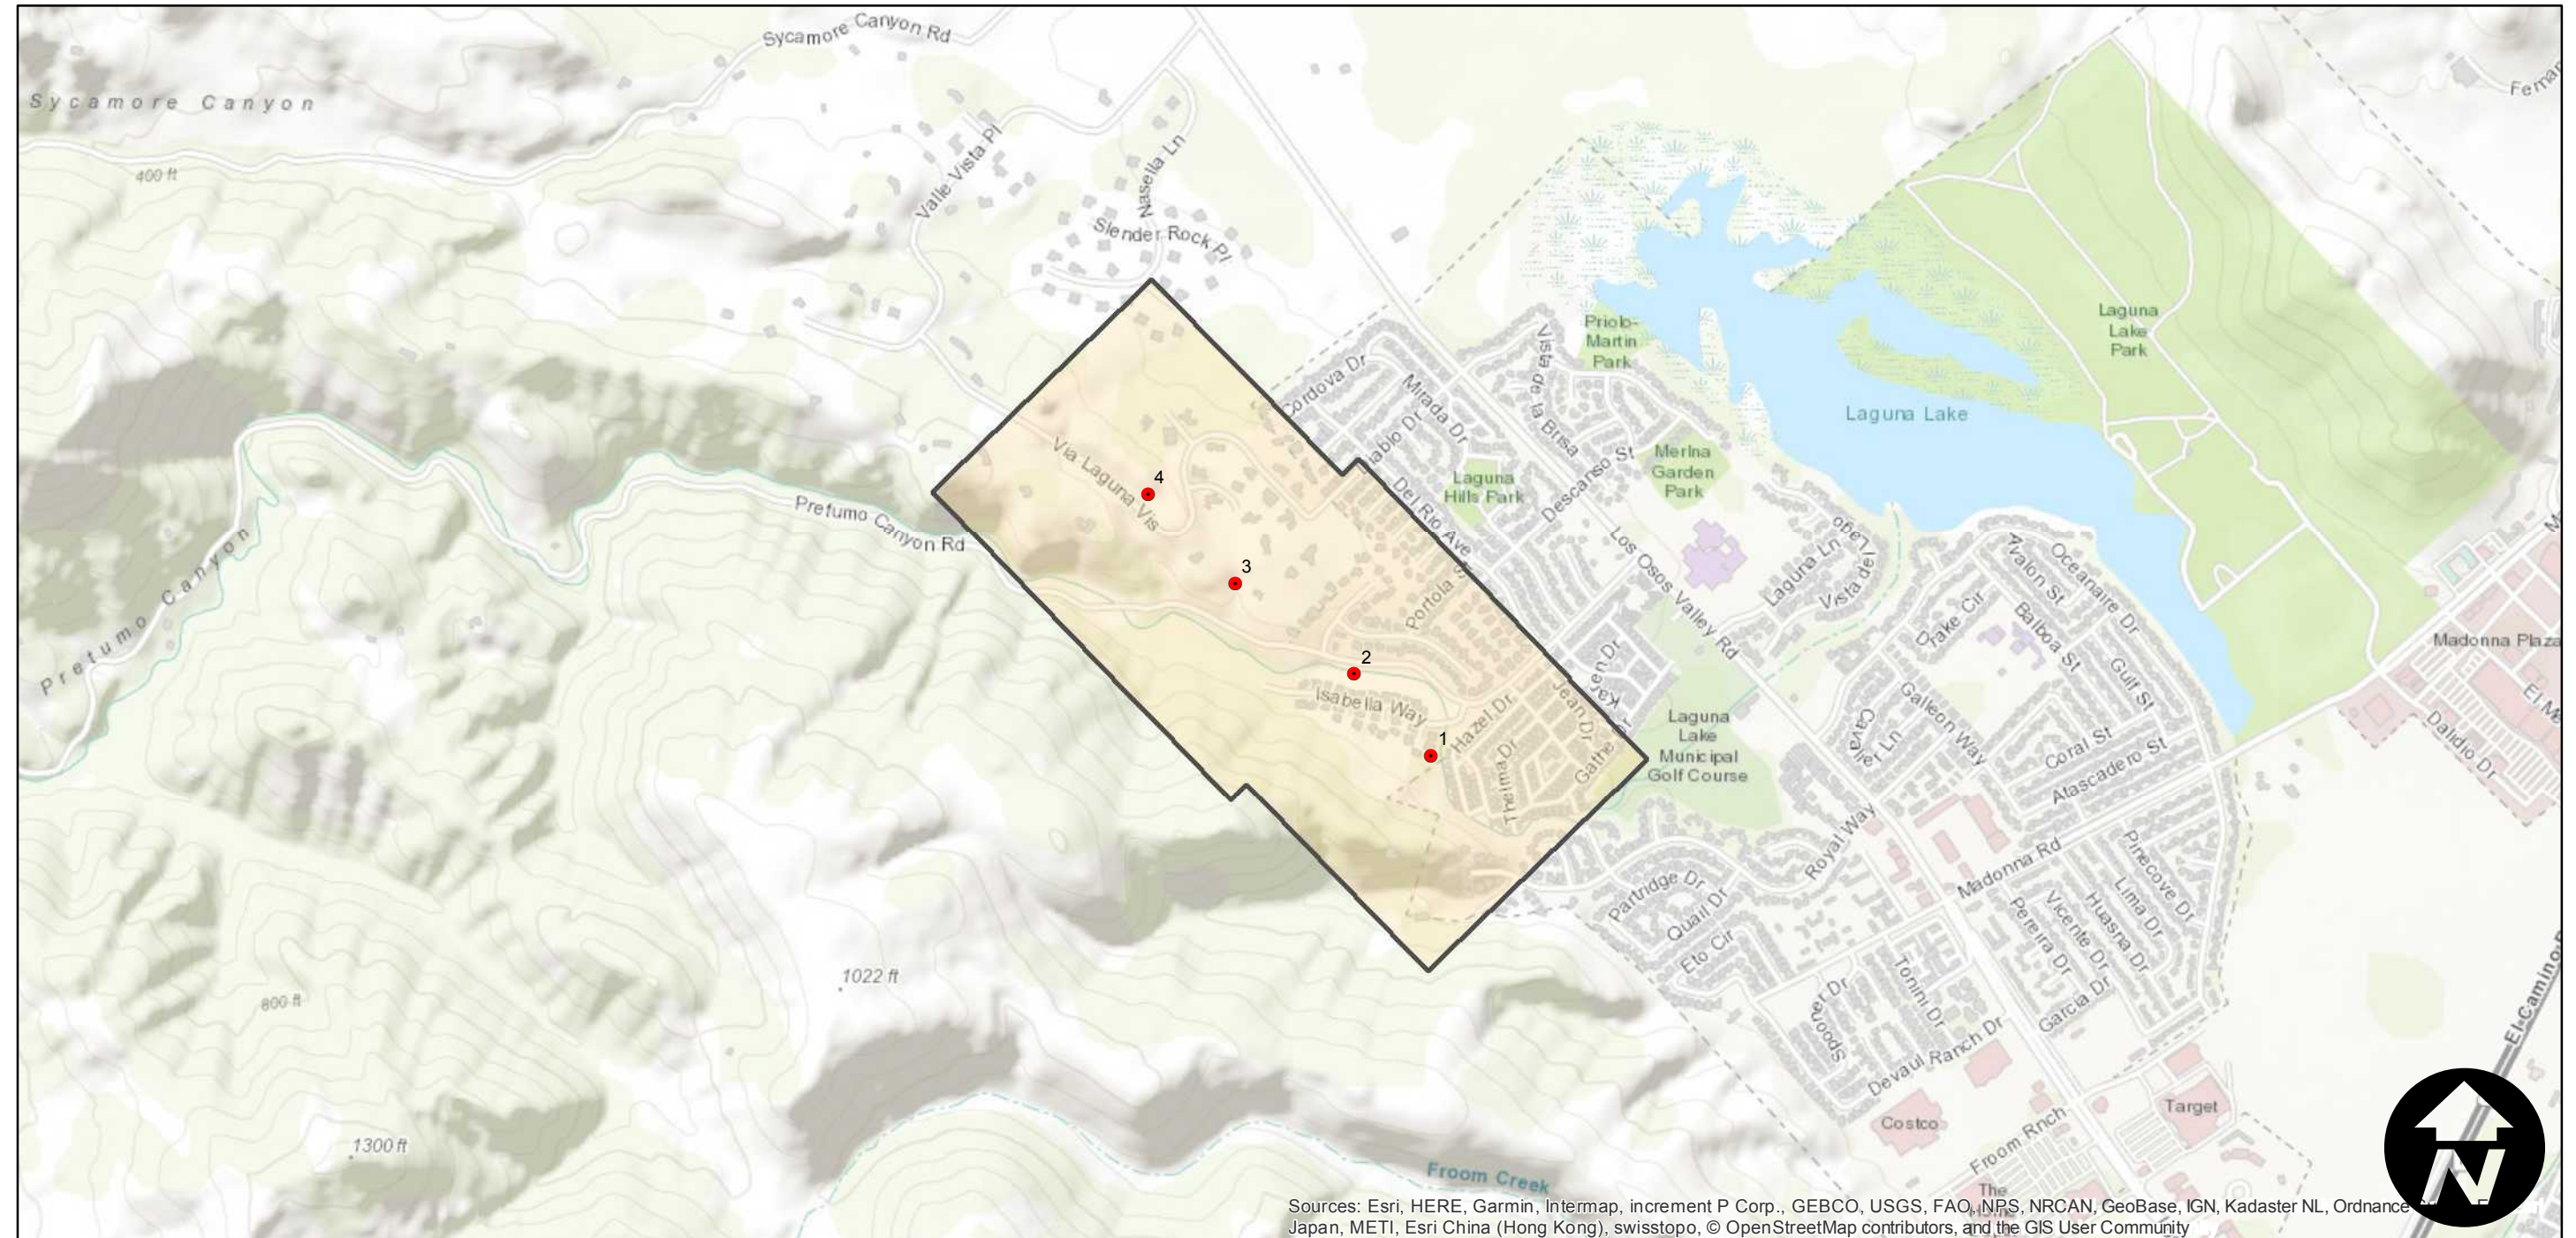

GS-1097 (1:3K)

Counties: San Luis Obispo
Flight date(s): 09-08-1988
Scale: 1:3,000
Overlap: 60%

Note: San Luis Obispo; Vicinity of Prefumo Canyon and Irish Hills Natural Reserve, from Via Laguna Vista to Gathe Drive.

FLIGHT LOCATION

Sources: Esri, HERE, Garmin, Intermap, increment P Corp., GEBCO, USGS, FAO, NPS, NRCAN, GeoBase, IGN, Kadaster NL, Ordnance Survey, Esri China (Hong Kong), Swisstopo, © OpenStreetMap contributors, and the GIS User Community