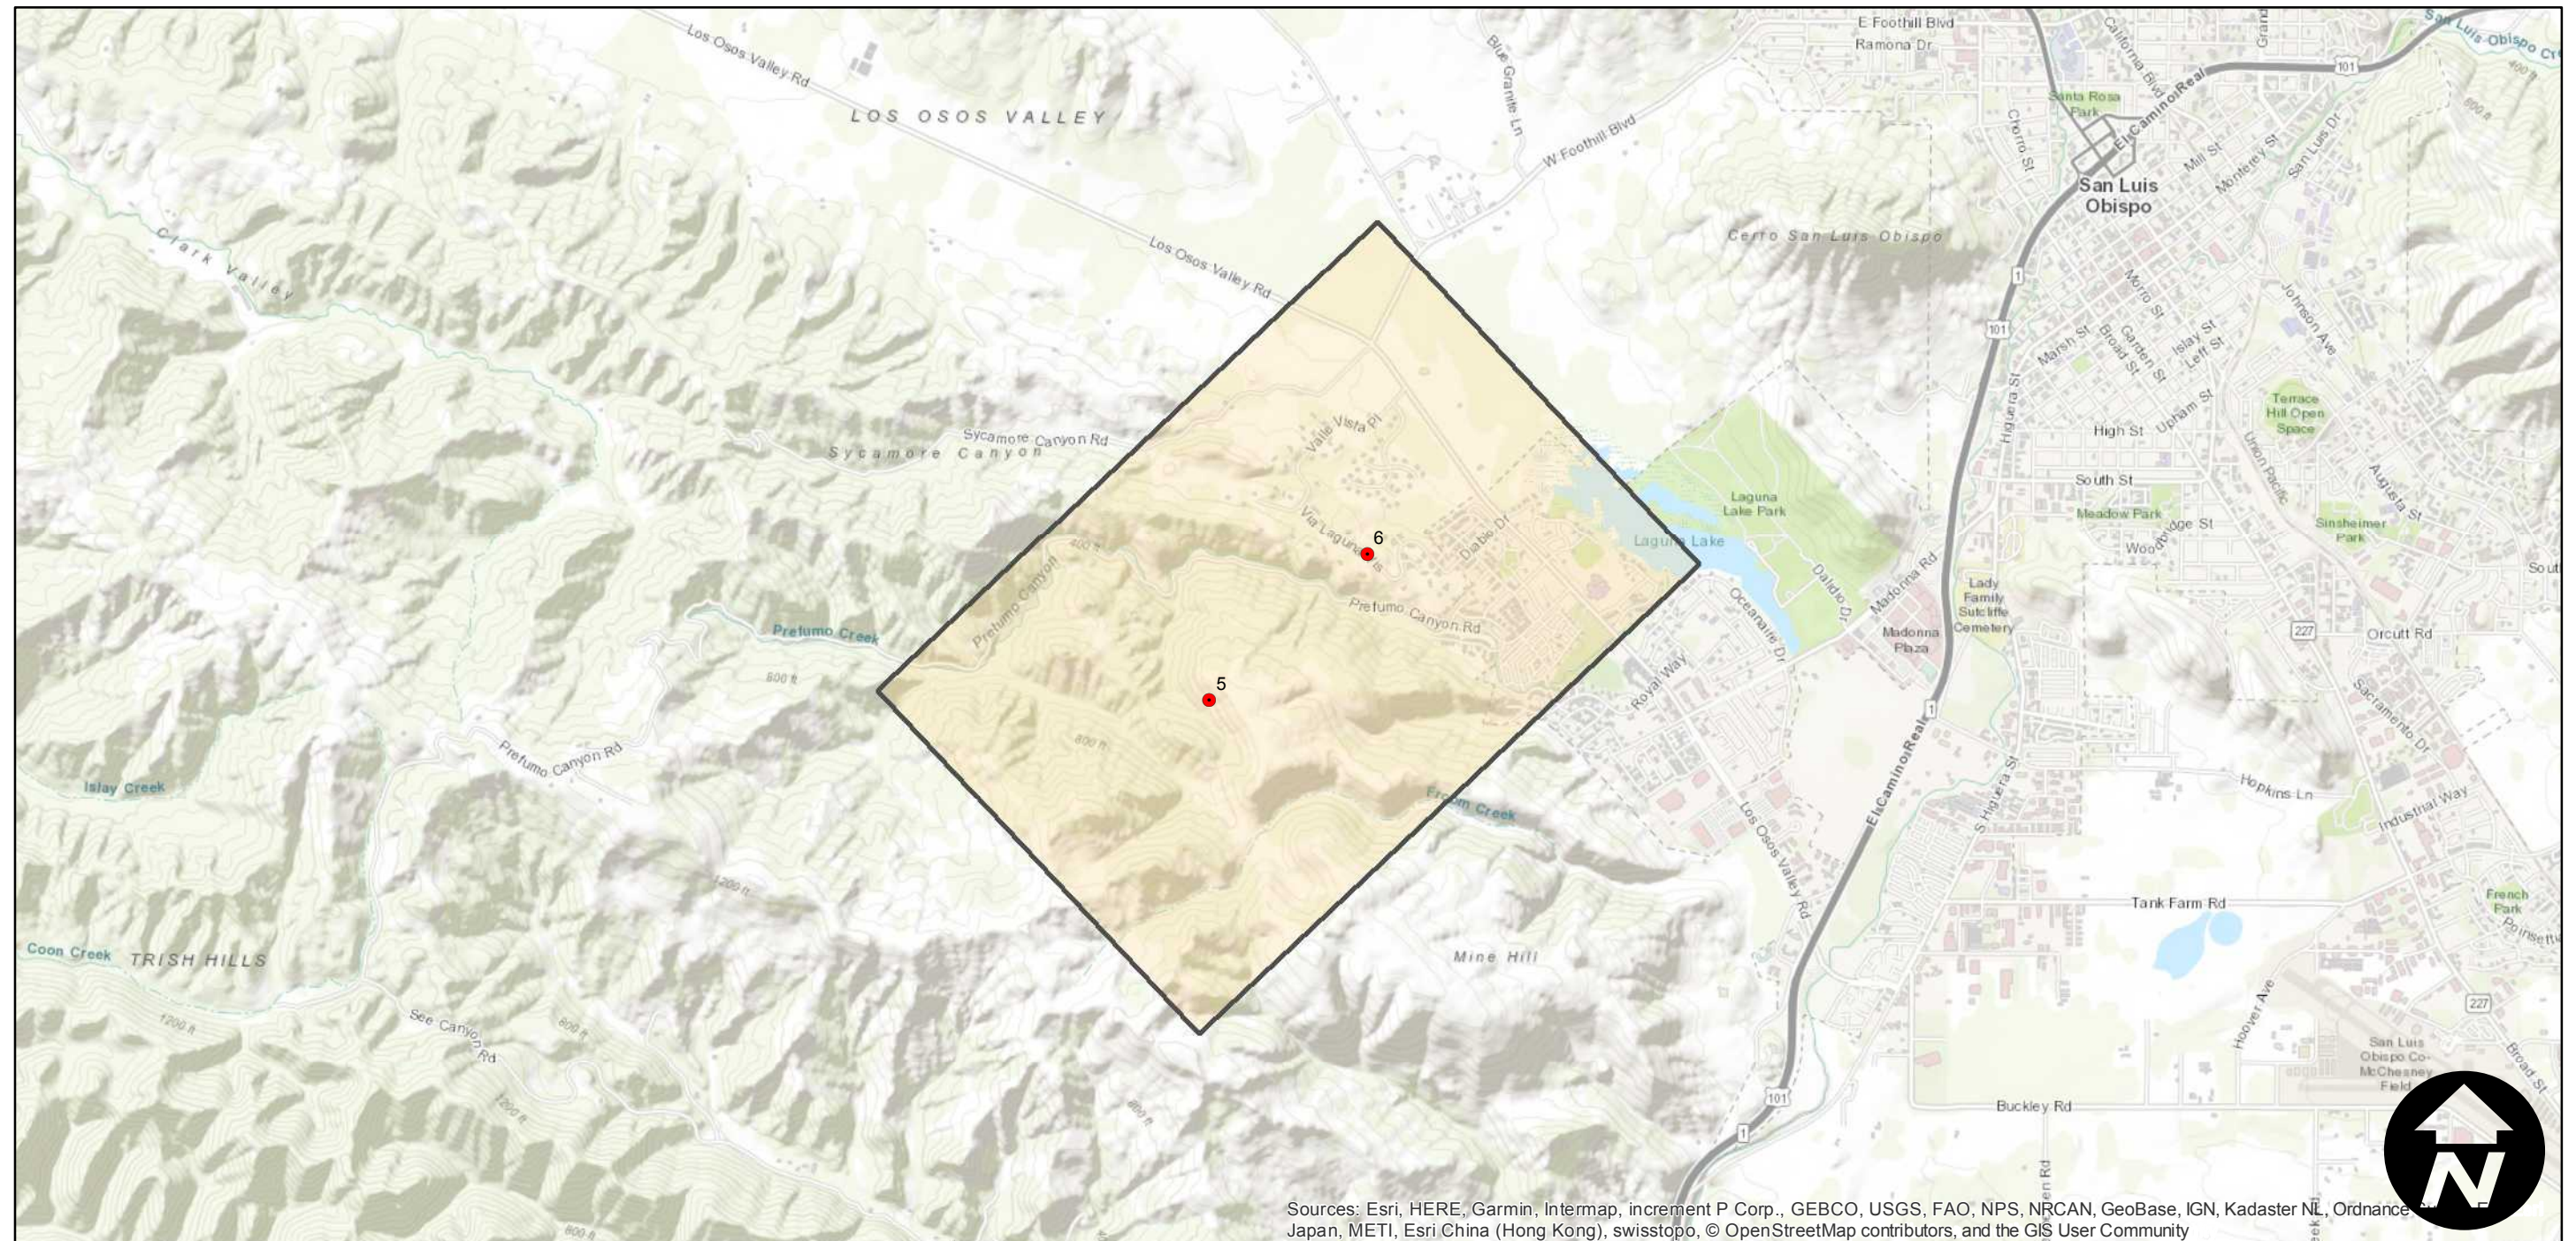

# GS-1097 (1:12.3K)

Counties: San Luis Obispo  
Flight date(s): 09-08-1988  
Scale: 1:12,300  
Overlap: 60%

Note: San Luis Obispo; Vicinity of Prefumo Canyon and Irish Hills Natural Reserve, from Via Laguna Vista to Gathe Drive.

## FLIGHT LOCATION

Complete Metadata:  
<https://www.library.ucsb.edu/src/airphotos/aerial-photography-information>

Sources: Esri, HERE, Garmin, Intermap, increment P Corp., GEBCO, USGS, FAO, NPS, NRCAN, GeoBase, IGN, Kadaster NL, Ordnance Survey, Esri China (Hong Kong), Swisstopo, © OpenStreetMap contributors, and the GIS User Community