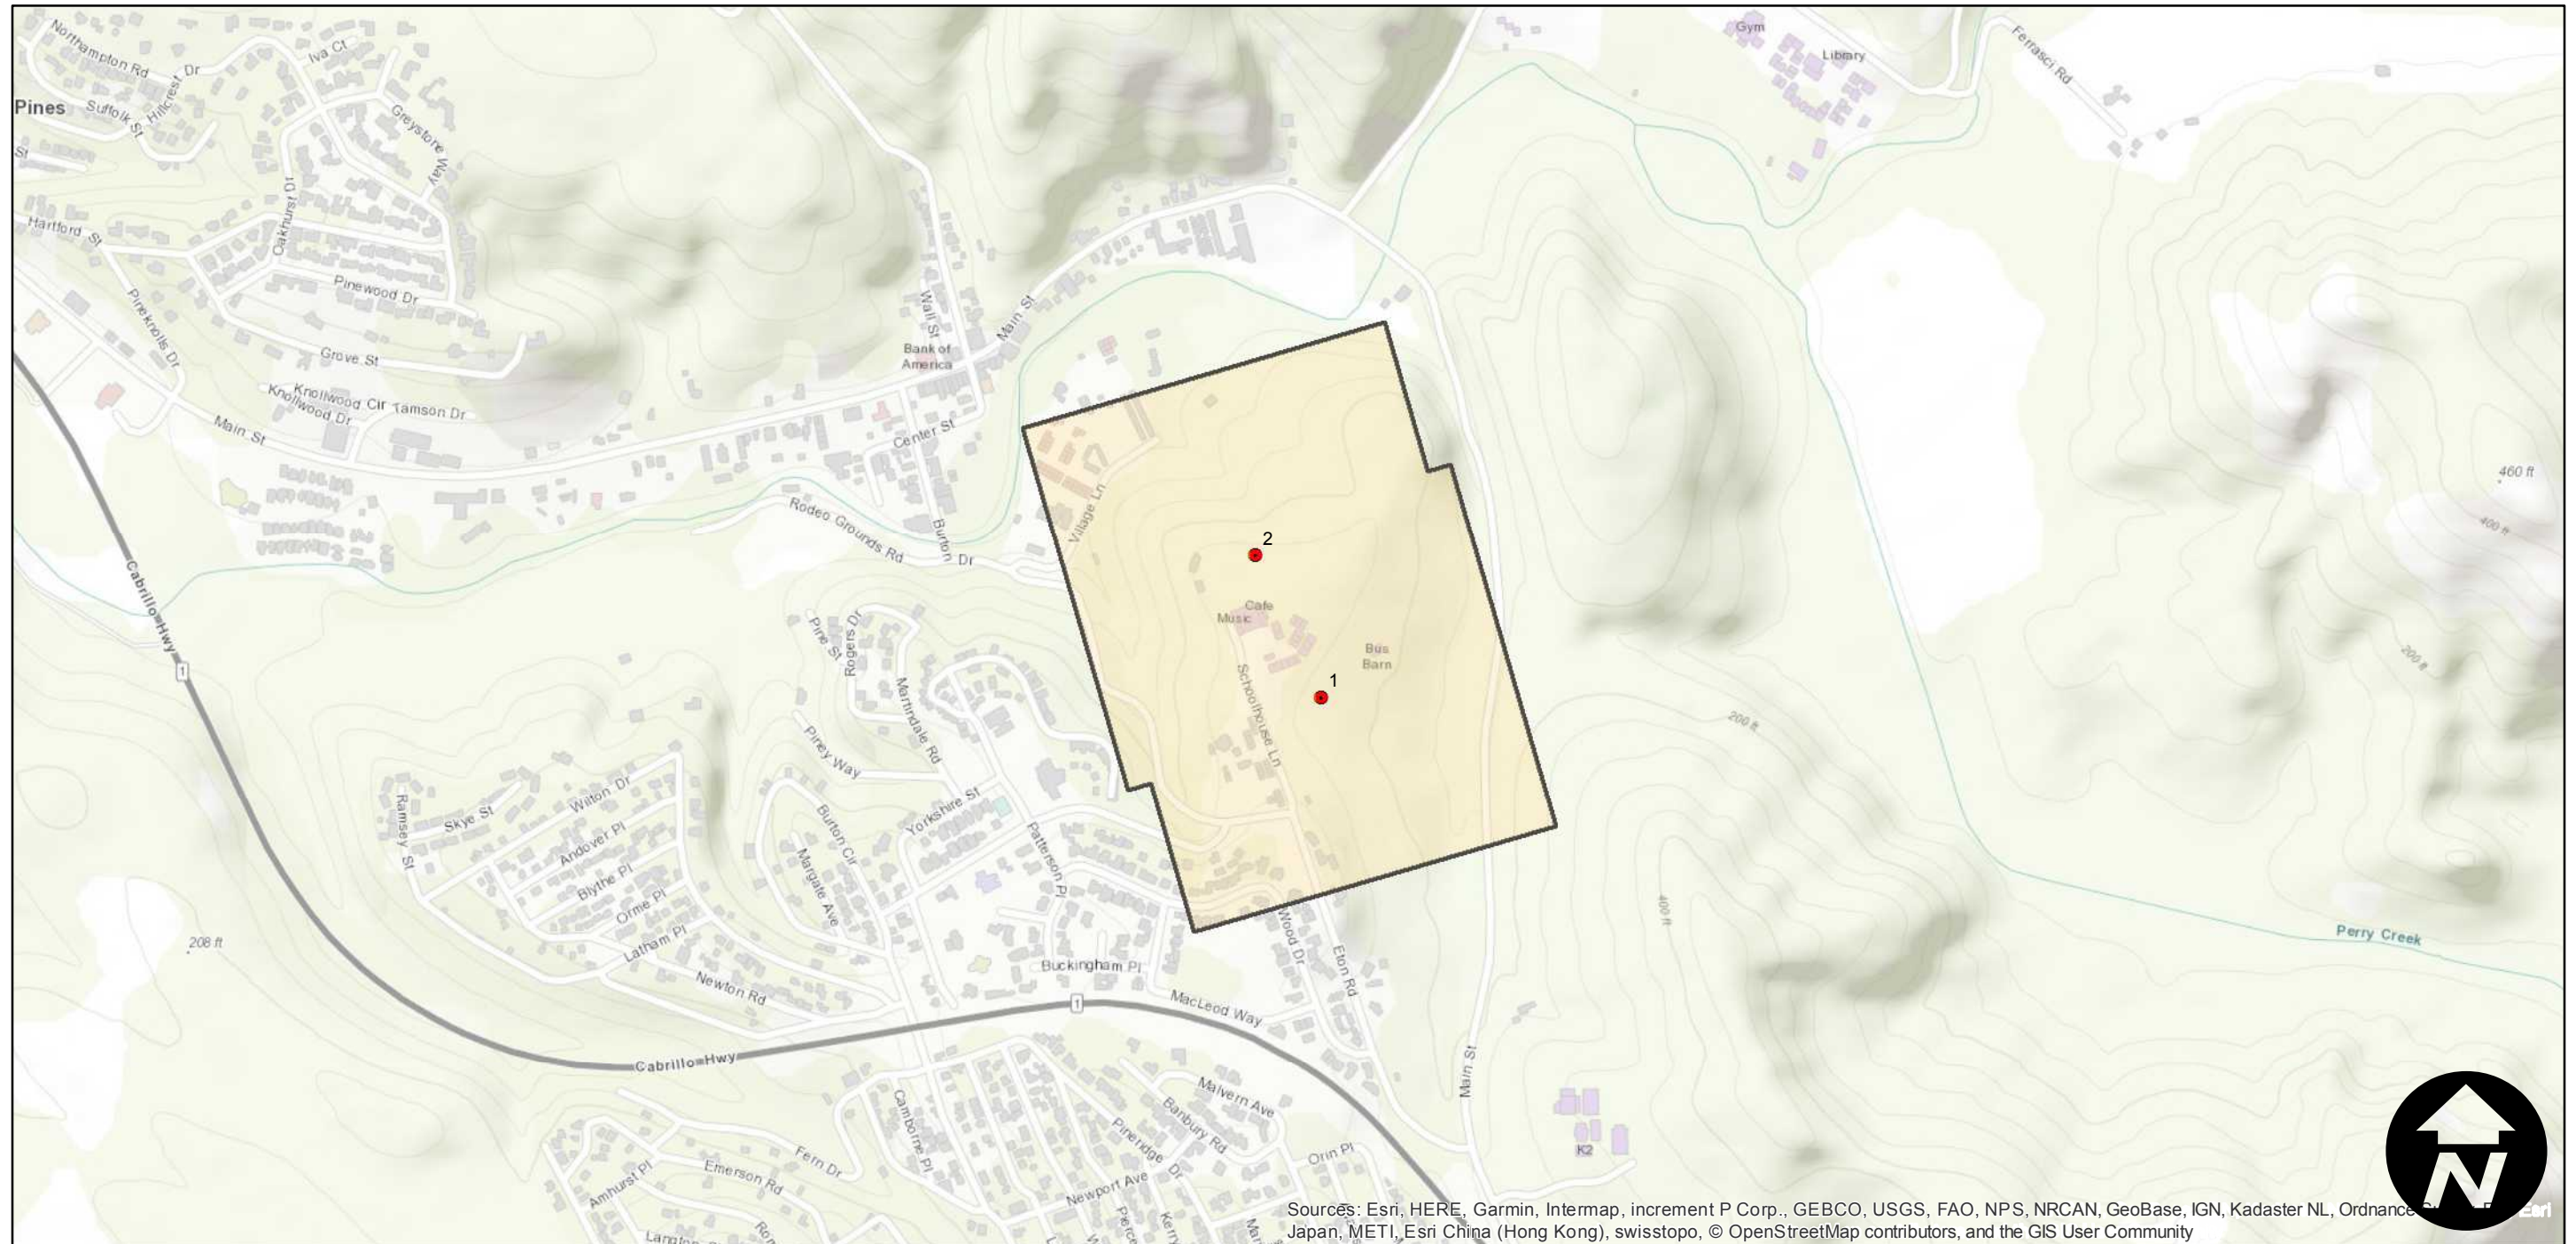

GS-1007

Counties: San Luis Obispo
Flight date(s): 12-10-1987
Scale: 1:2,460
Overlap: 60%

Complete Metadata:
<https://www.library.ucsb.edu/src/airphotos/aerial-photography-information>

Note: Cambria; Santa Lucia Middle School.

FLIGHT LOCATION

Sources: Esri, HERE, Garmin, Intermap, increment P Corp., GEBCO, USGS, FAO, NPS, NRCAN, GeoBase, IGN, Kadaster NL, Ordnance Survey, Esri Japan, METI, Esri China (Hong Kong), swisstopo, © OpenStreetMap contributors, and the GIS User Community