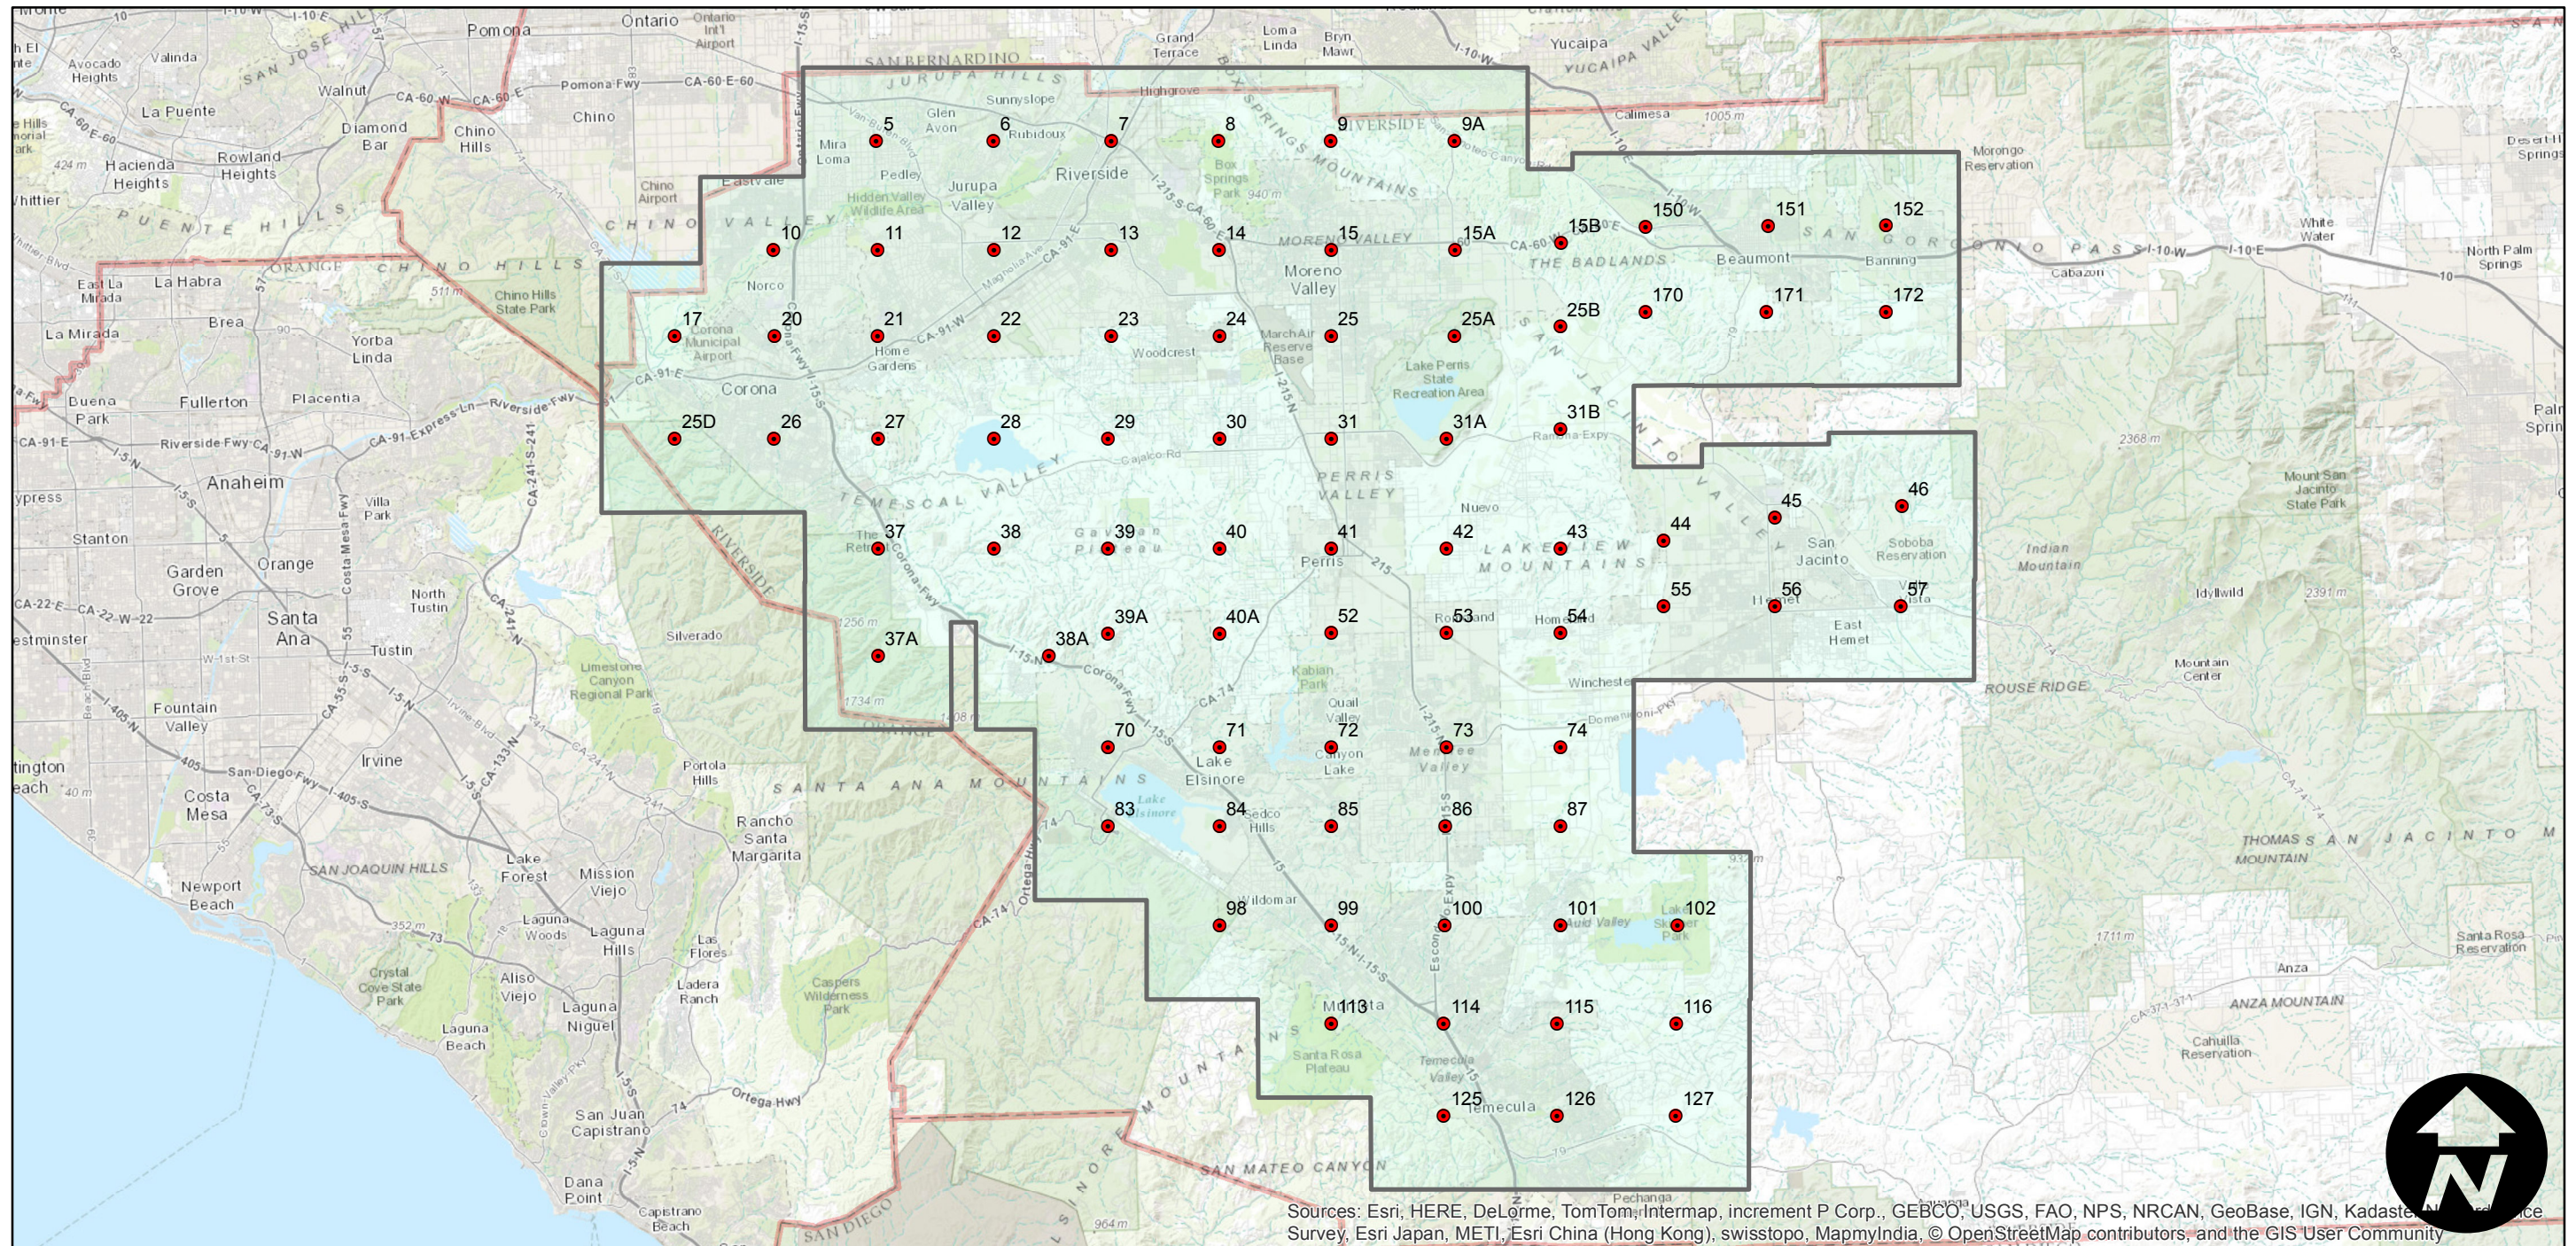

# EAG-RV-93

Counties: Riverside  
Flight date(s): 02-01-1993 to 03-05-1993  
Scale: 1:36,000  
Overlap: 20%

Note: Western Riverside County as far east as Banning. Imagery acquired December 2013.

## FLIGHT LOCATION

Complete Metadata:  
<http://www.library.ucsb.edu/mil/aerial-photography-tools>

0 5 10 20 Miles

Scale of this index: 1:375,000