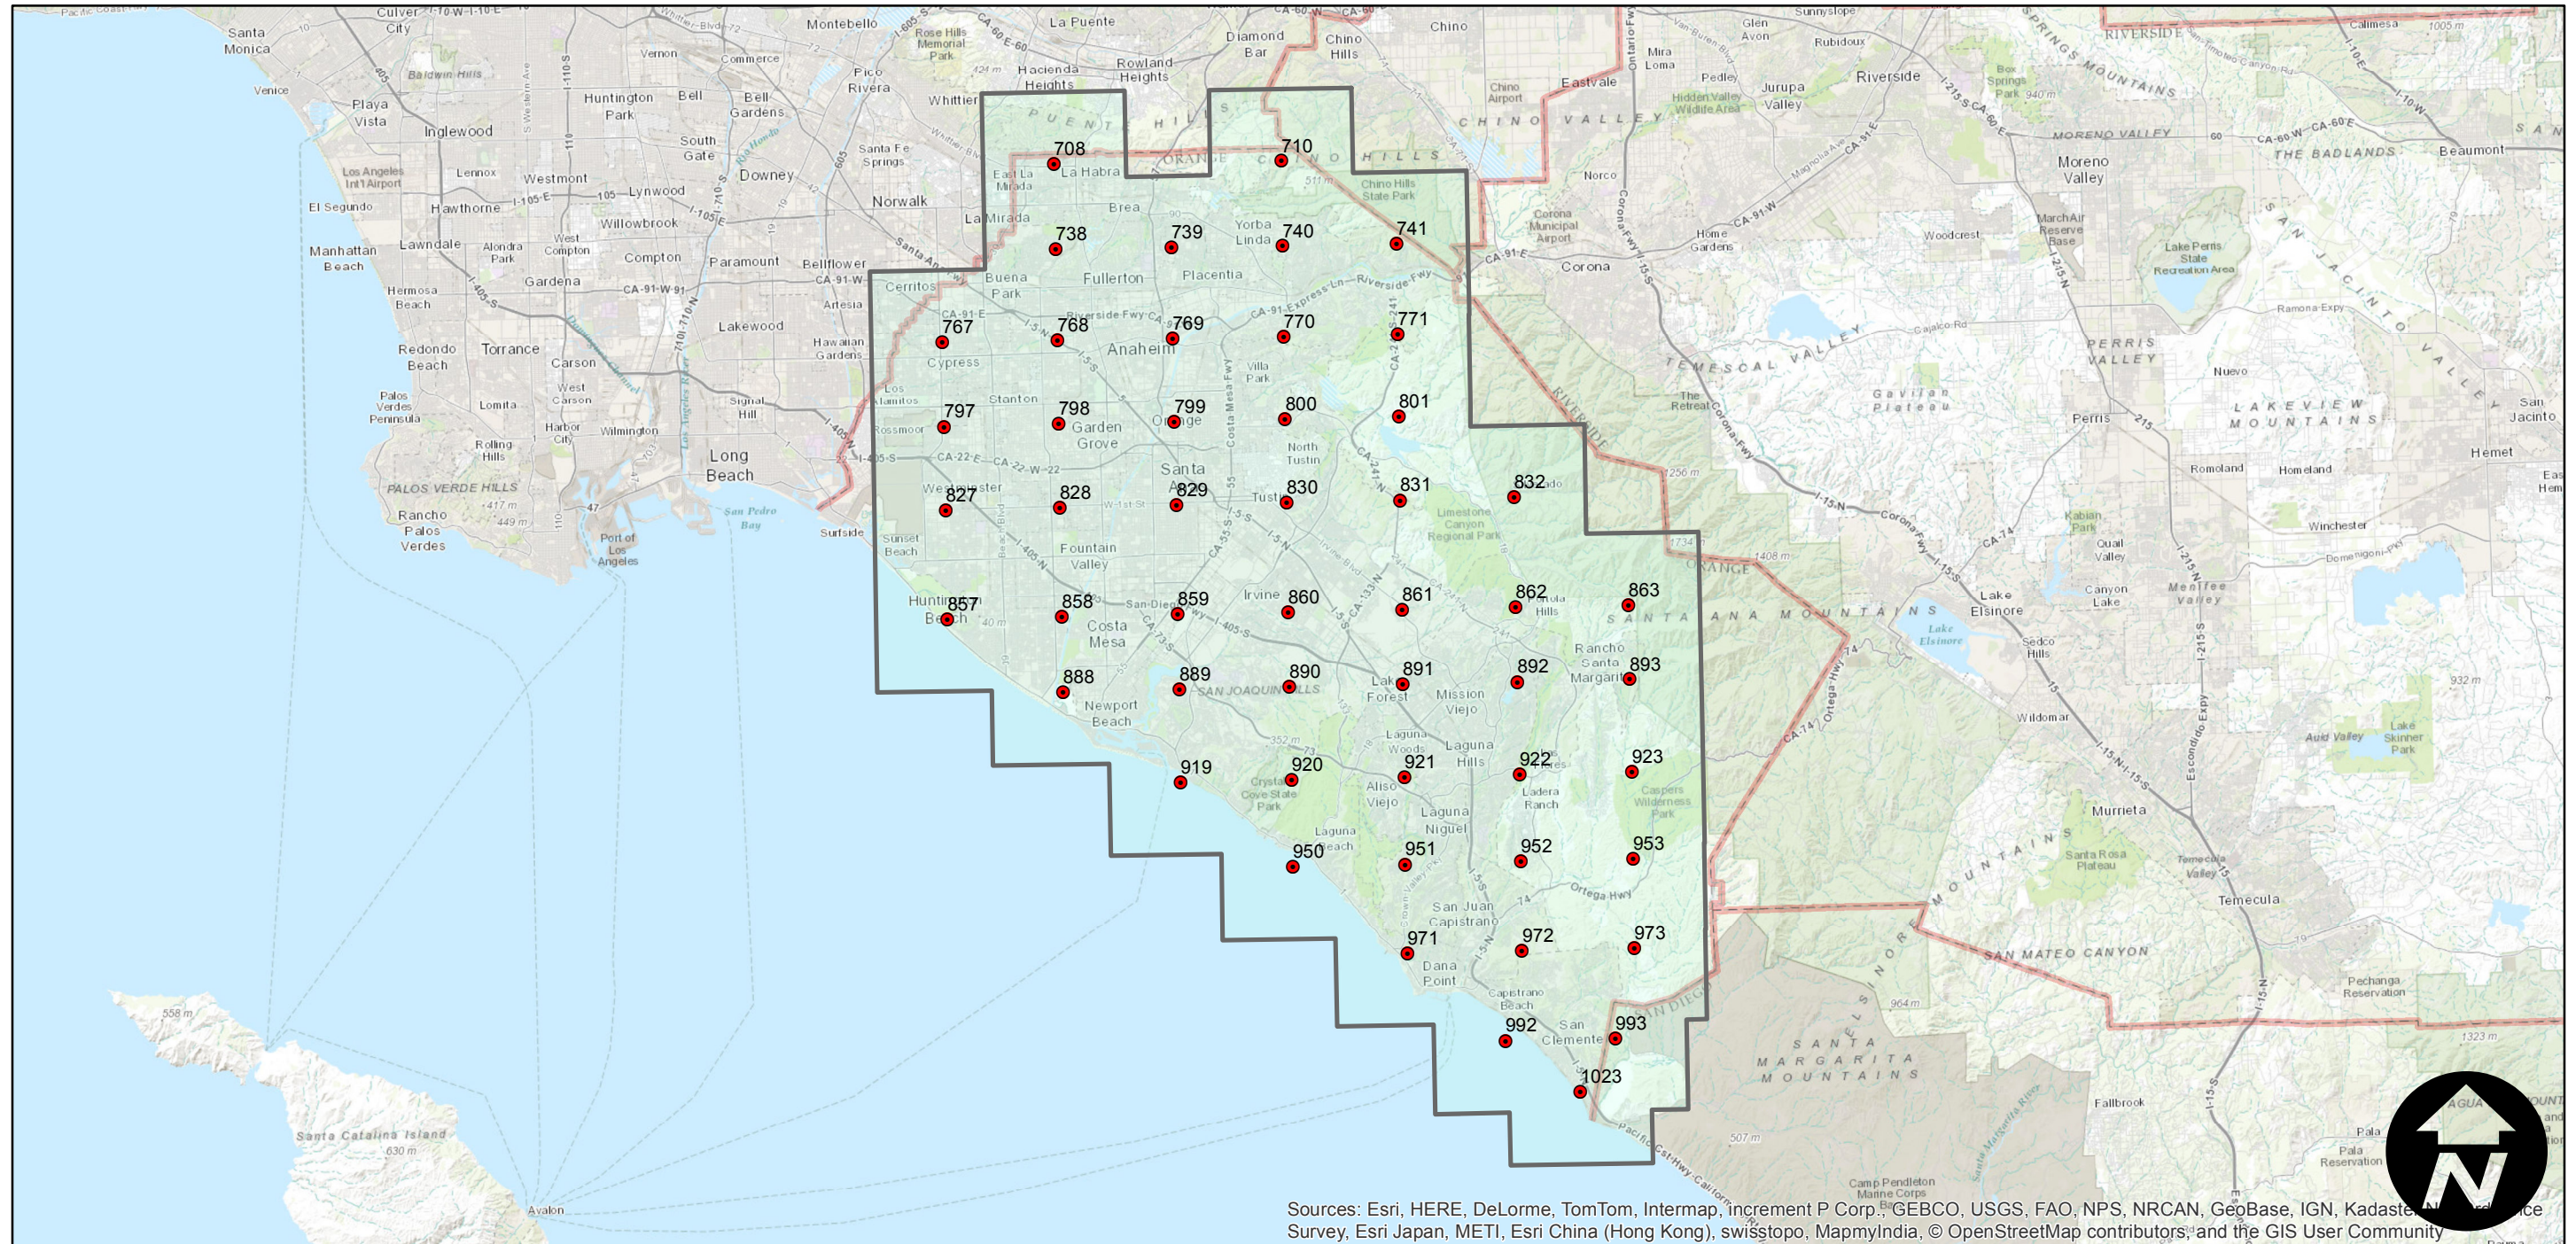

# EAG-OC-98

Counties: Orange  
Flight date(s): 03-10-1998  
Scale: 1:42,000  
Overlap: 20%

Note: Orange county. Frame 800 taken on 03-09-1998.  
See flight EAG-OC-98X for additional frames. Imagery  
acquired December 2013.

## FLIGHT LOCATION

Complete Metadata:  
<http://www.library.ucsb.edu/mil/aerial-photography-tools>

0 5 10 20 Miles

Index to Aerial Photography  
Page 1 of 1

Scale of this index: 1:425,000