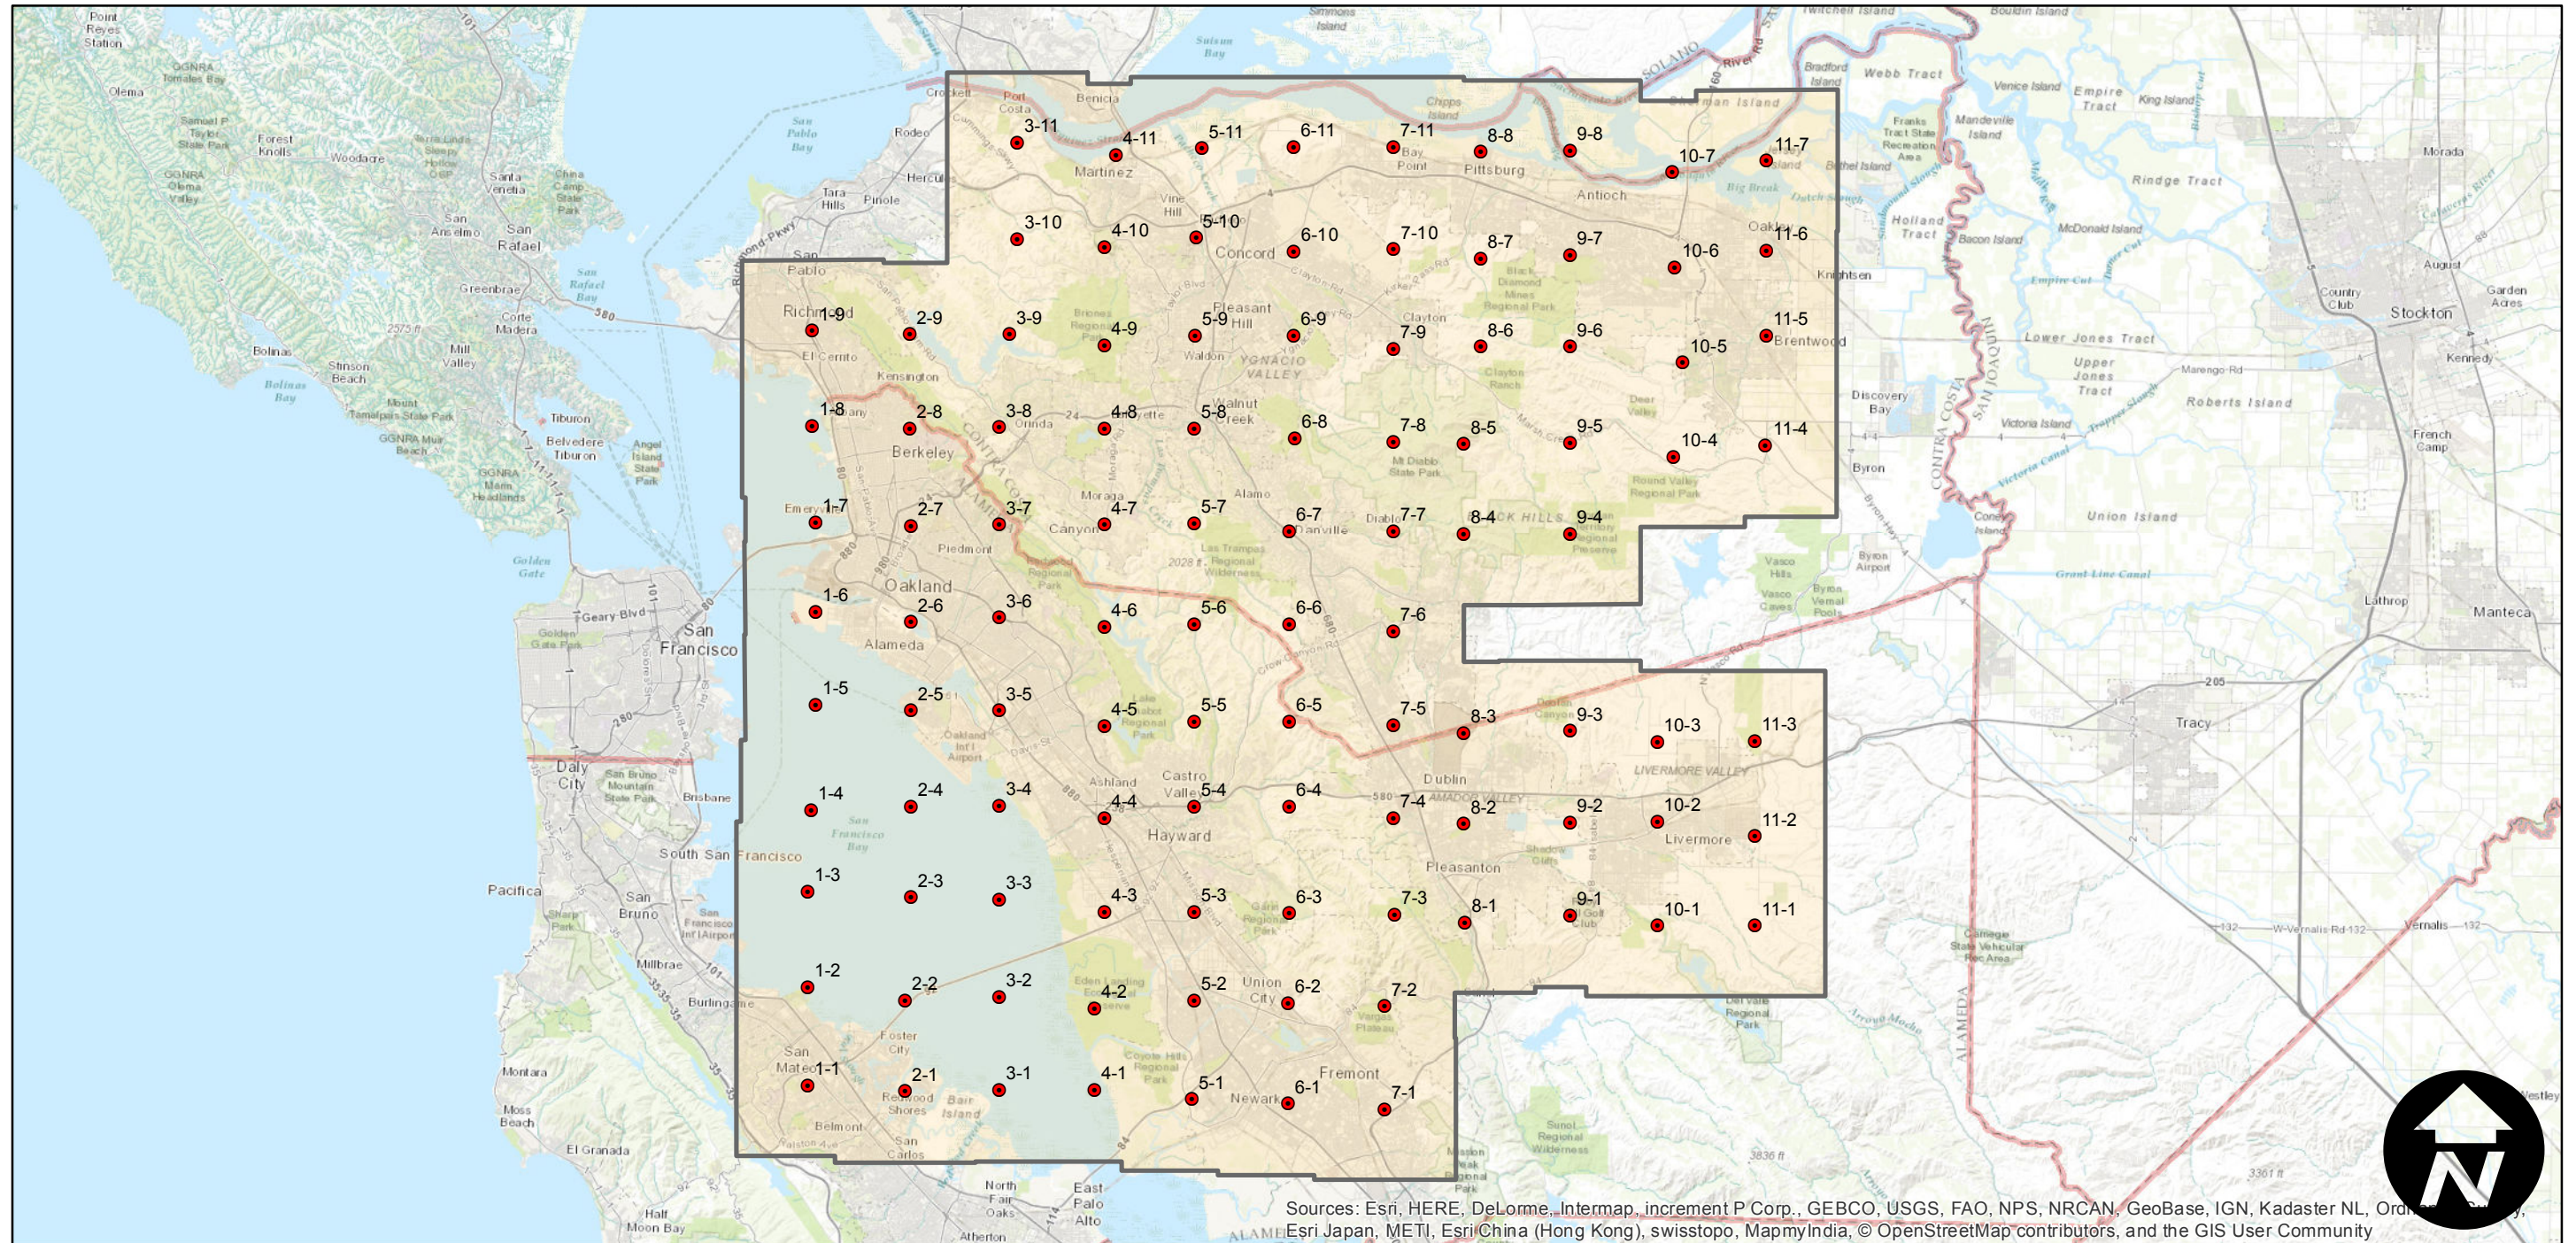

# EAG-AL-CC-05

Counties: Alameda, Contra Costa, San Mateo  
 Flight date(s): 04-06-2005  
 Scale: 1:33,600  
 Overlap: 20%

Note: Alameda and Contra Costa counties. San Mateo to  
 Oakland. Areas covered include Concord, Berkeley,  
 Livermore, Hayward, Oakland, and Fremont. Imagery  
 acquired December 2013.

Complete Metadata:  
<http://www.library.ucsb.edu/mil/aerial-photography-tools>

0 5 10 20 Miles