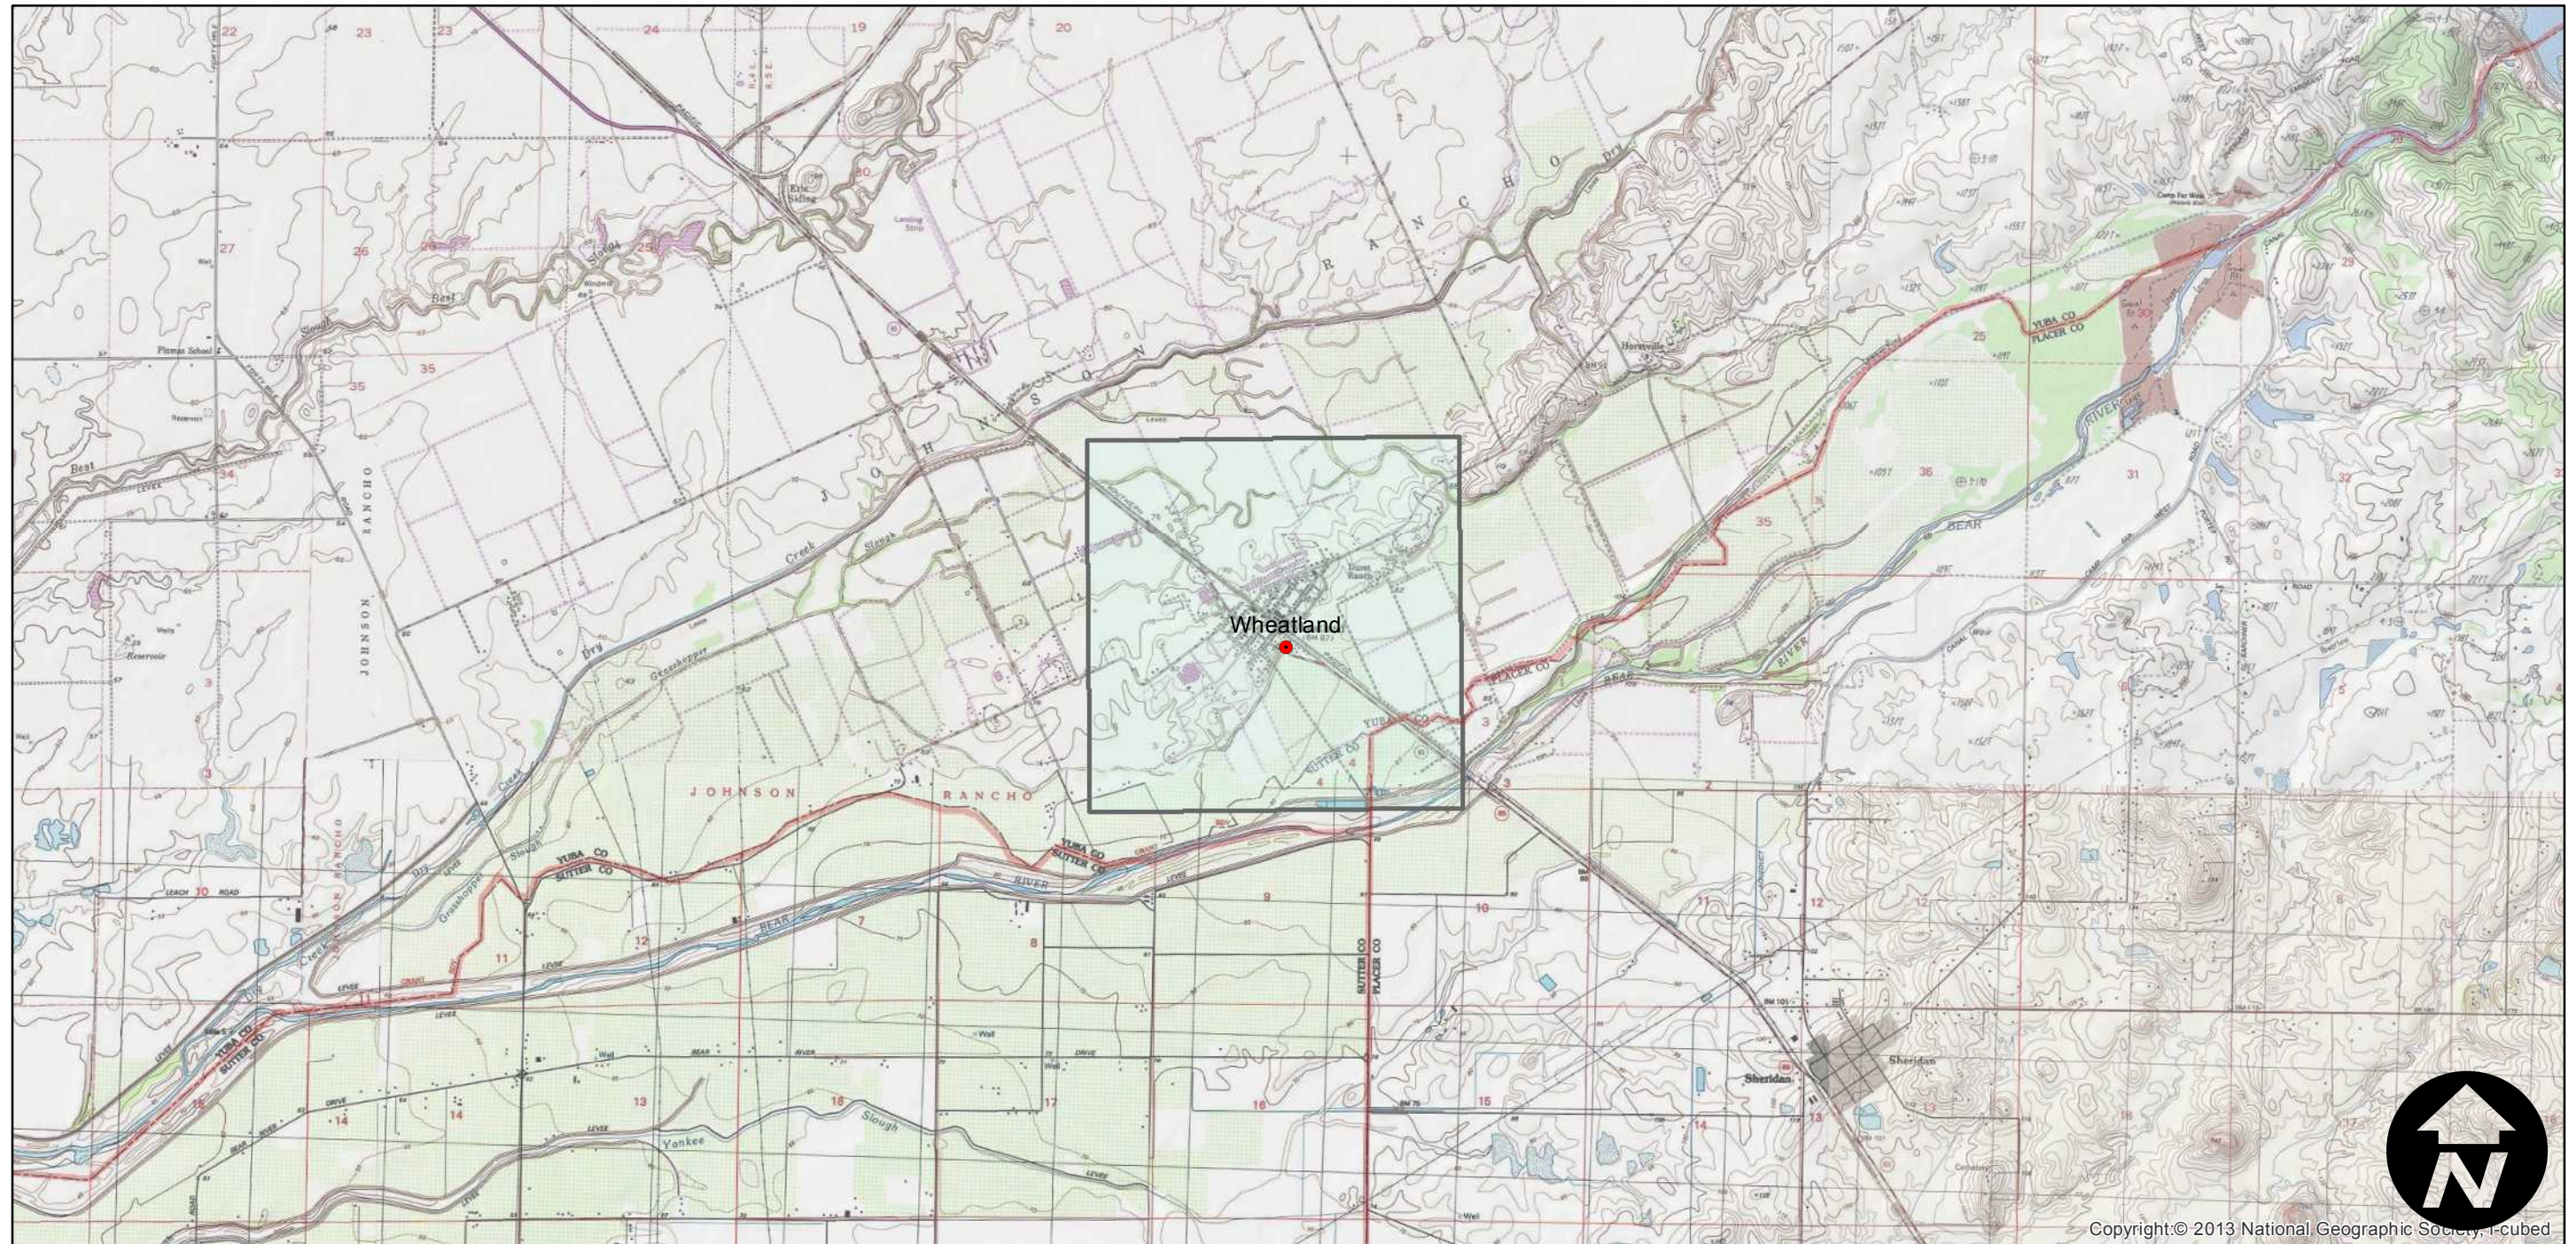

CAS-1957

Counties: Yuba
Flight date(s): 01-01-1957 to 12-31-1957
Scale: 1:12,000
Overlap: 0%

Complete Metadata:
<http://www.library.ucsb.edu/mil/aerial-photography-tools>

FLIGHT LOCATION

Index to Aerial Photography

Scale of this index: 1:50,000

Copyright © 2013 National Geographic Society, i-cubed