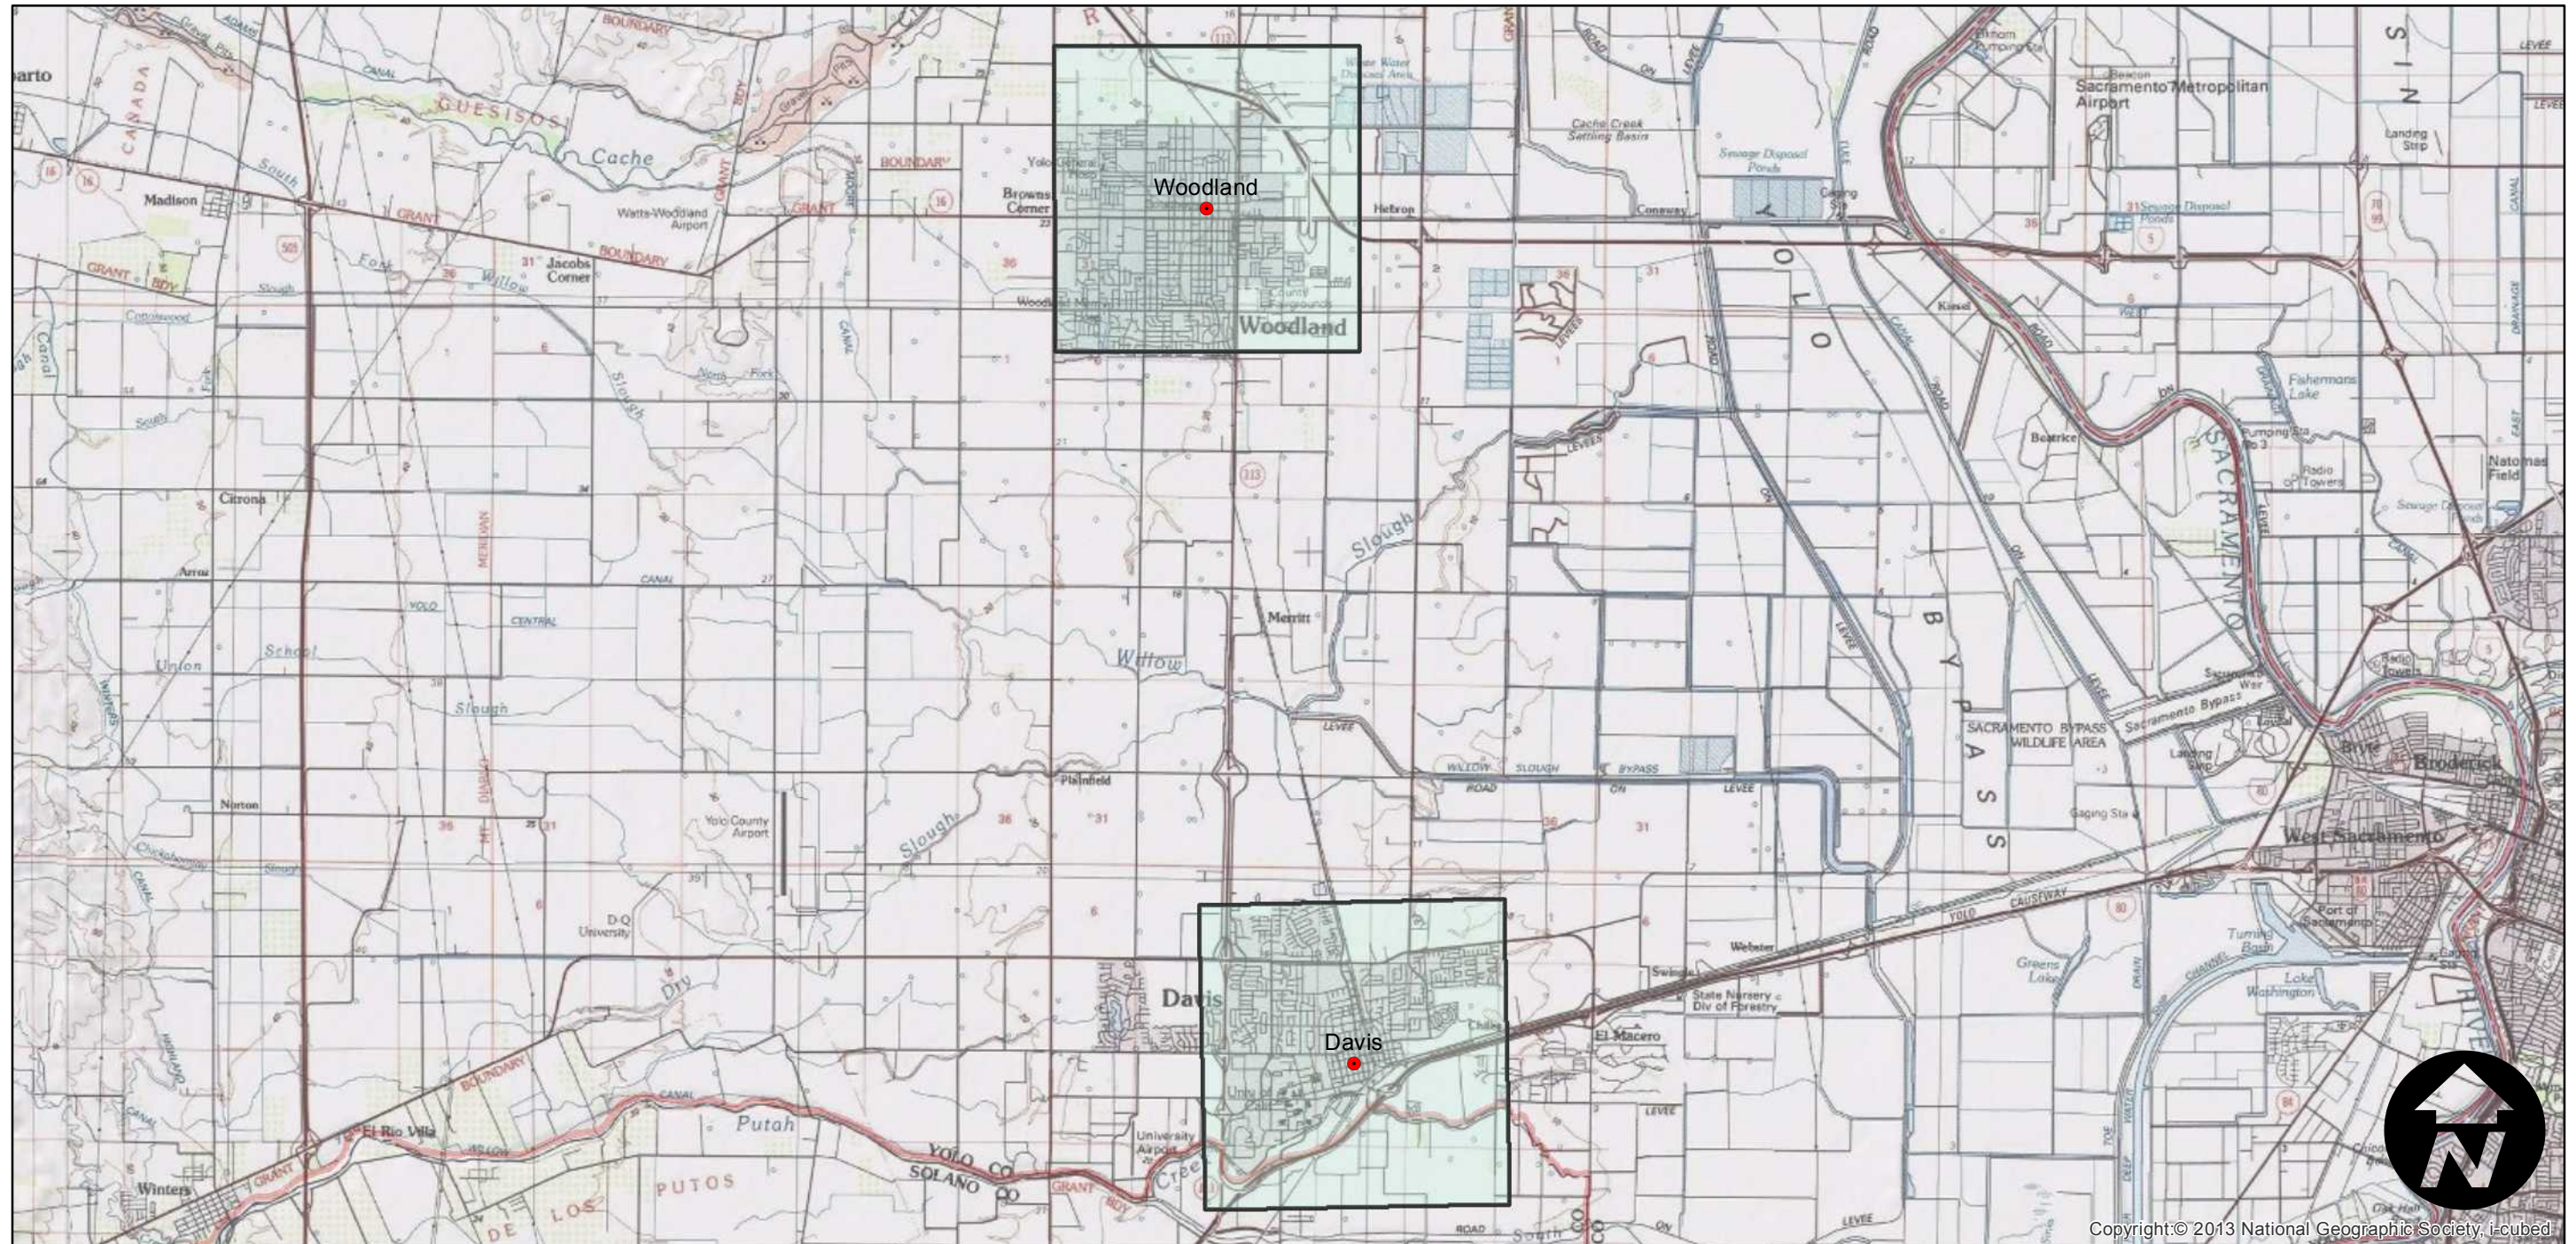

# CAS-1957

Counties: Yolo  
Flight date(s): 1/1/1957 to 12/31/1957  
Scale: 1:24,000  
Overlap: 0%

Complete Metadata:  
<http://www.library.ucsb.edu/mil/aerial-photography-tools>

## FLIGHT LOCATION

0 2.5 5 10 Miles

Index to Aerial Photography

Scale of this index: 1:150,000

Copyright © 2013 National Geographic Society, i-cubed