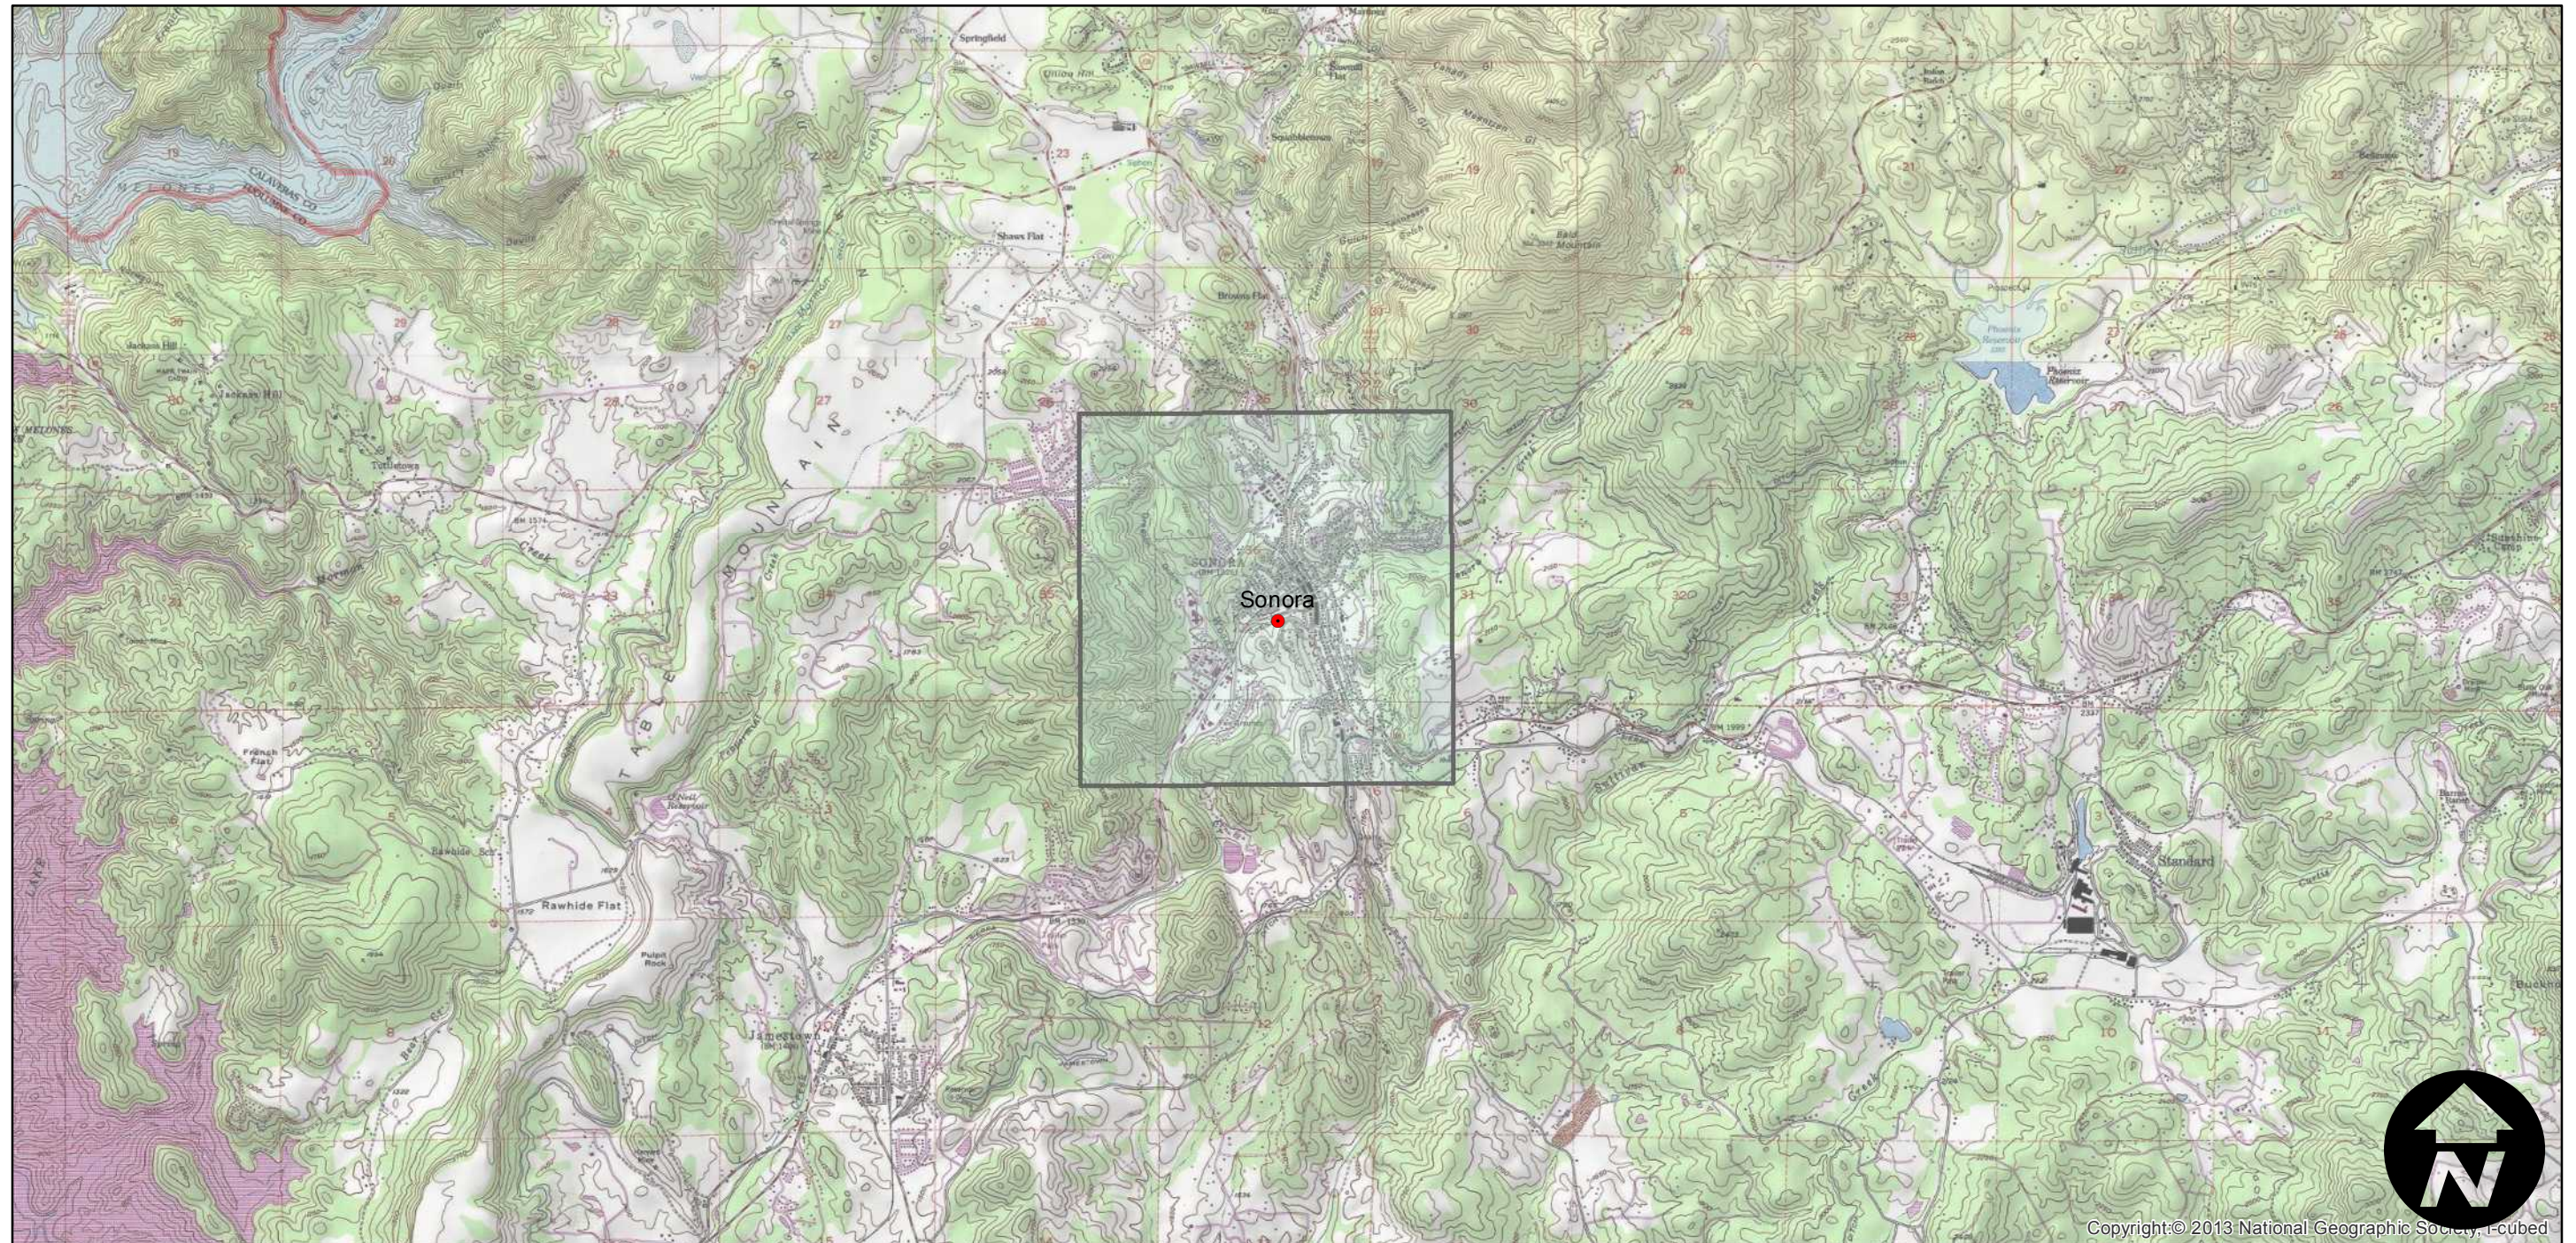

# CAS-1957

Counties: Tuolumne  
Flight date(s): 01-01-1957 to 12-31-1957  
Scale: 1:12,000  
Overlap: 0%

Complete Metadata:  
<http://www.library.ucsb.edu/mil/aerial-photography-tools>

## FLIGHT LOCATION

0 1 2 4 Miles

Index to Aerial Photography

Scale of this index: 1:50,000