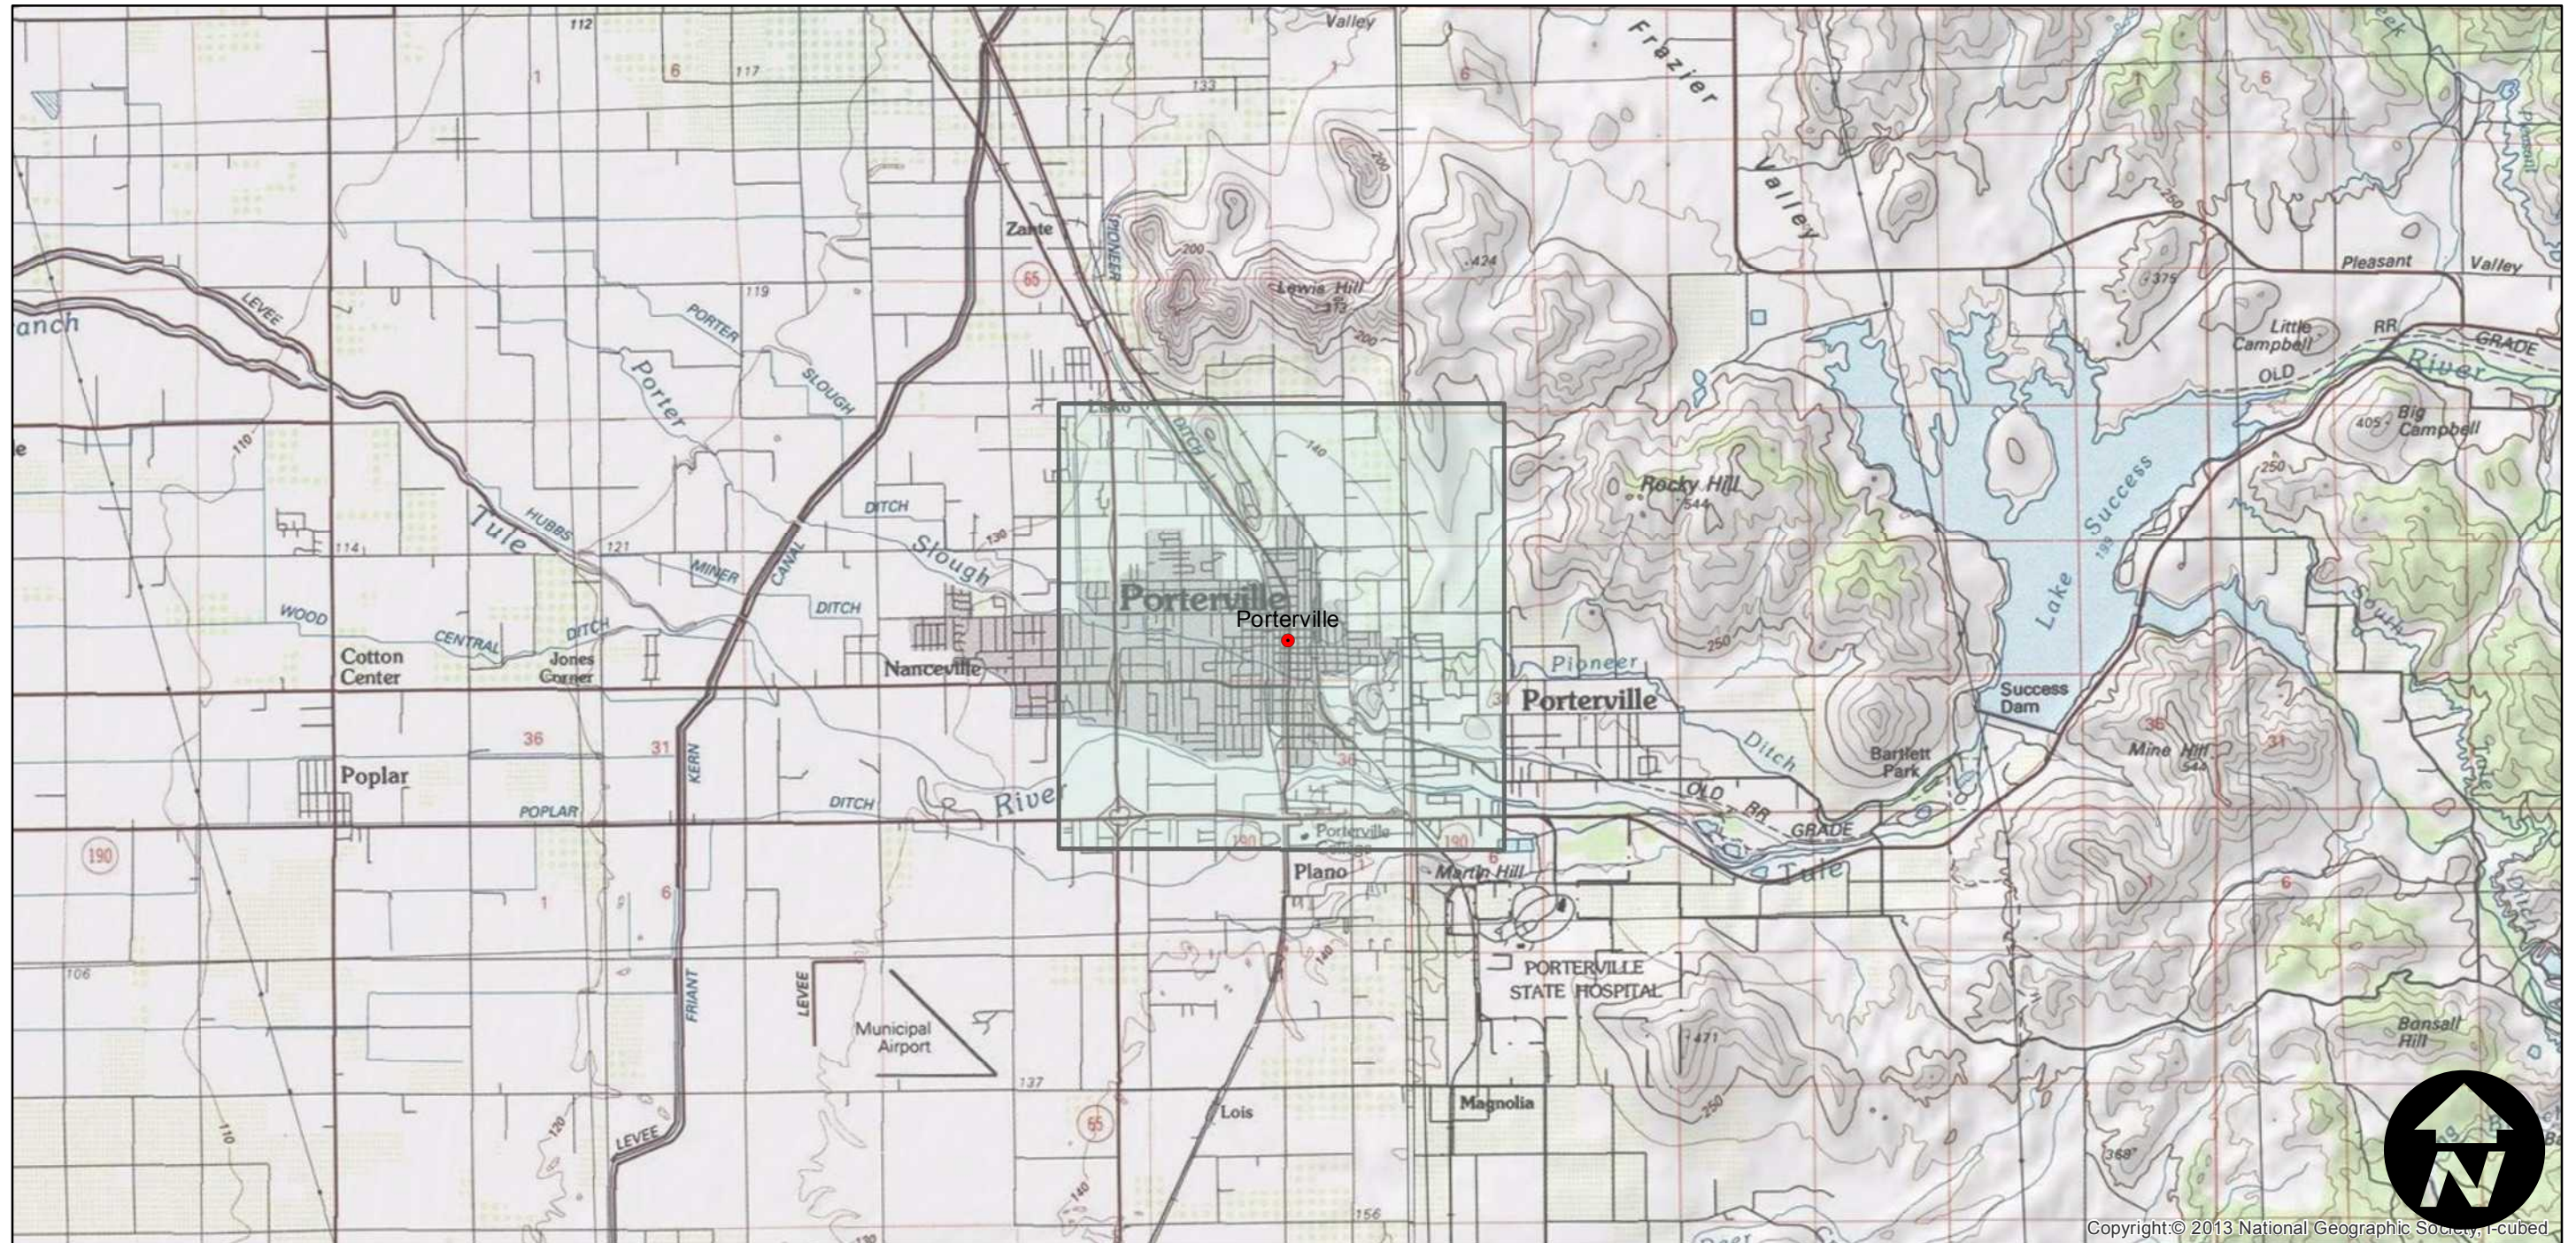

CAS-1957

Counties: Tulare
Flight date(s): 01-01-1957 to 12-31-1957
Scale: 1:24,000
Overlap: 0%

Complete Metadata:
<http://www.library.ucsb.edu/mil/aerial-photography-tools>

FLIGHT LOCATION

0 1.25 2.5 5 Miles

Index to Aerial Photography

Scale of this index: 1:80,000