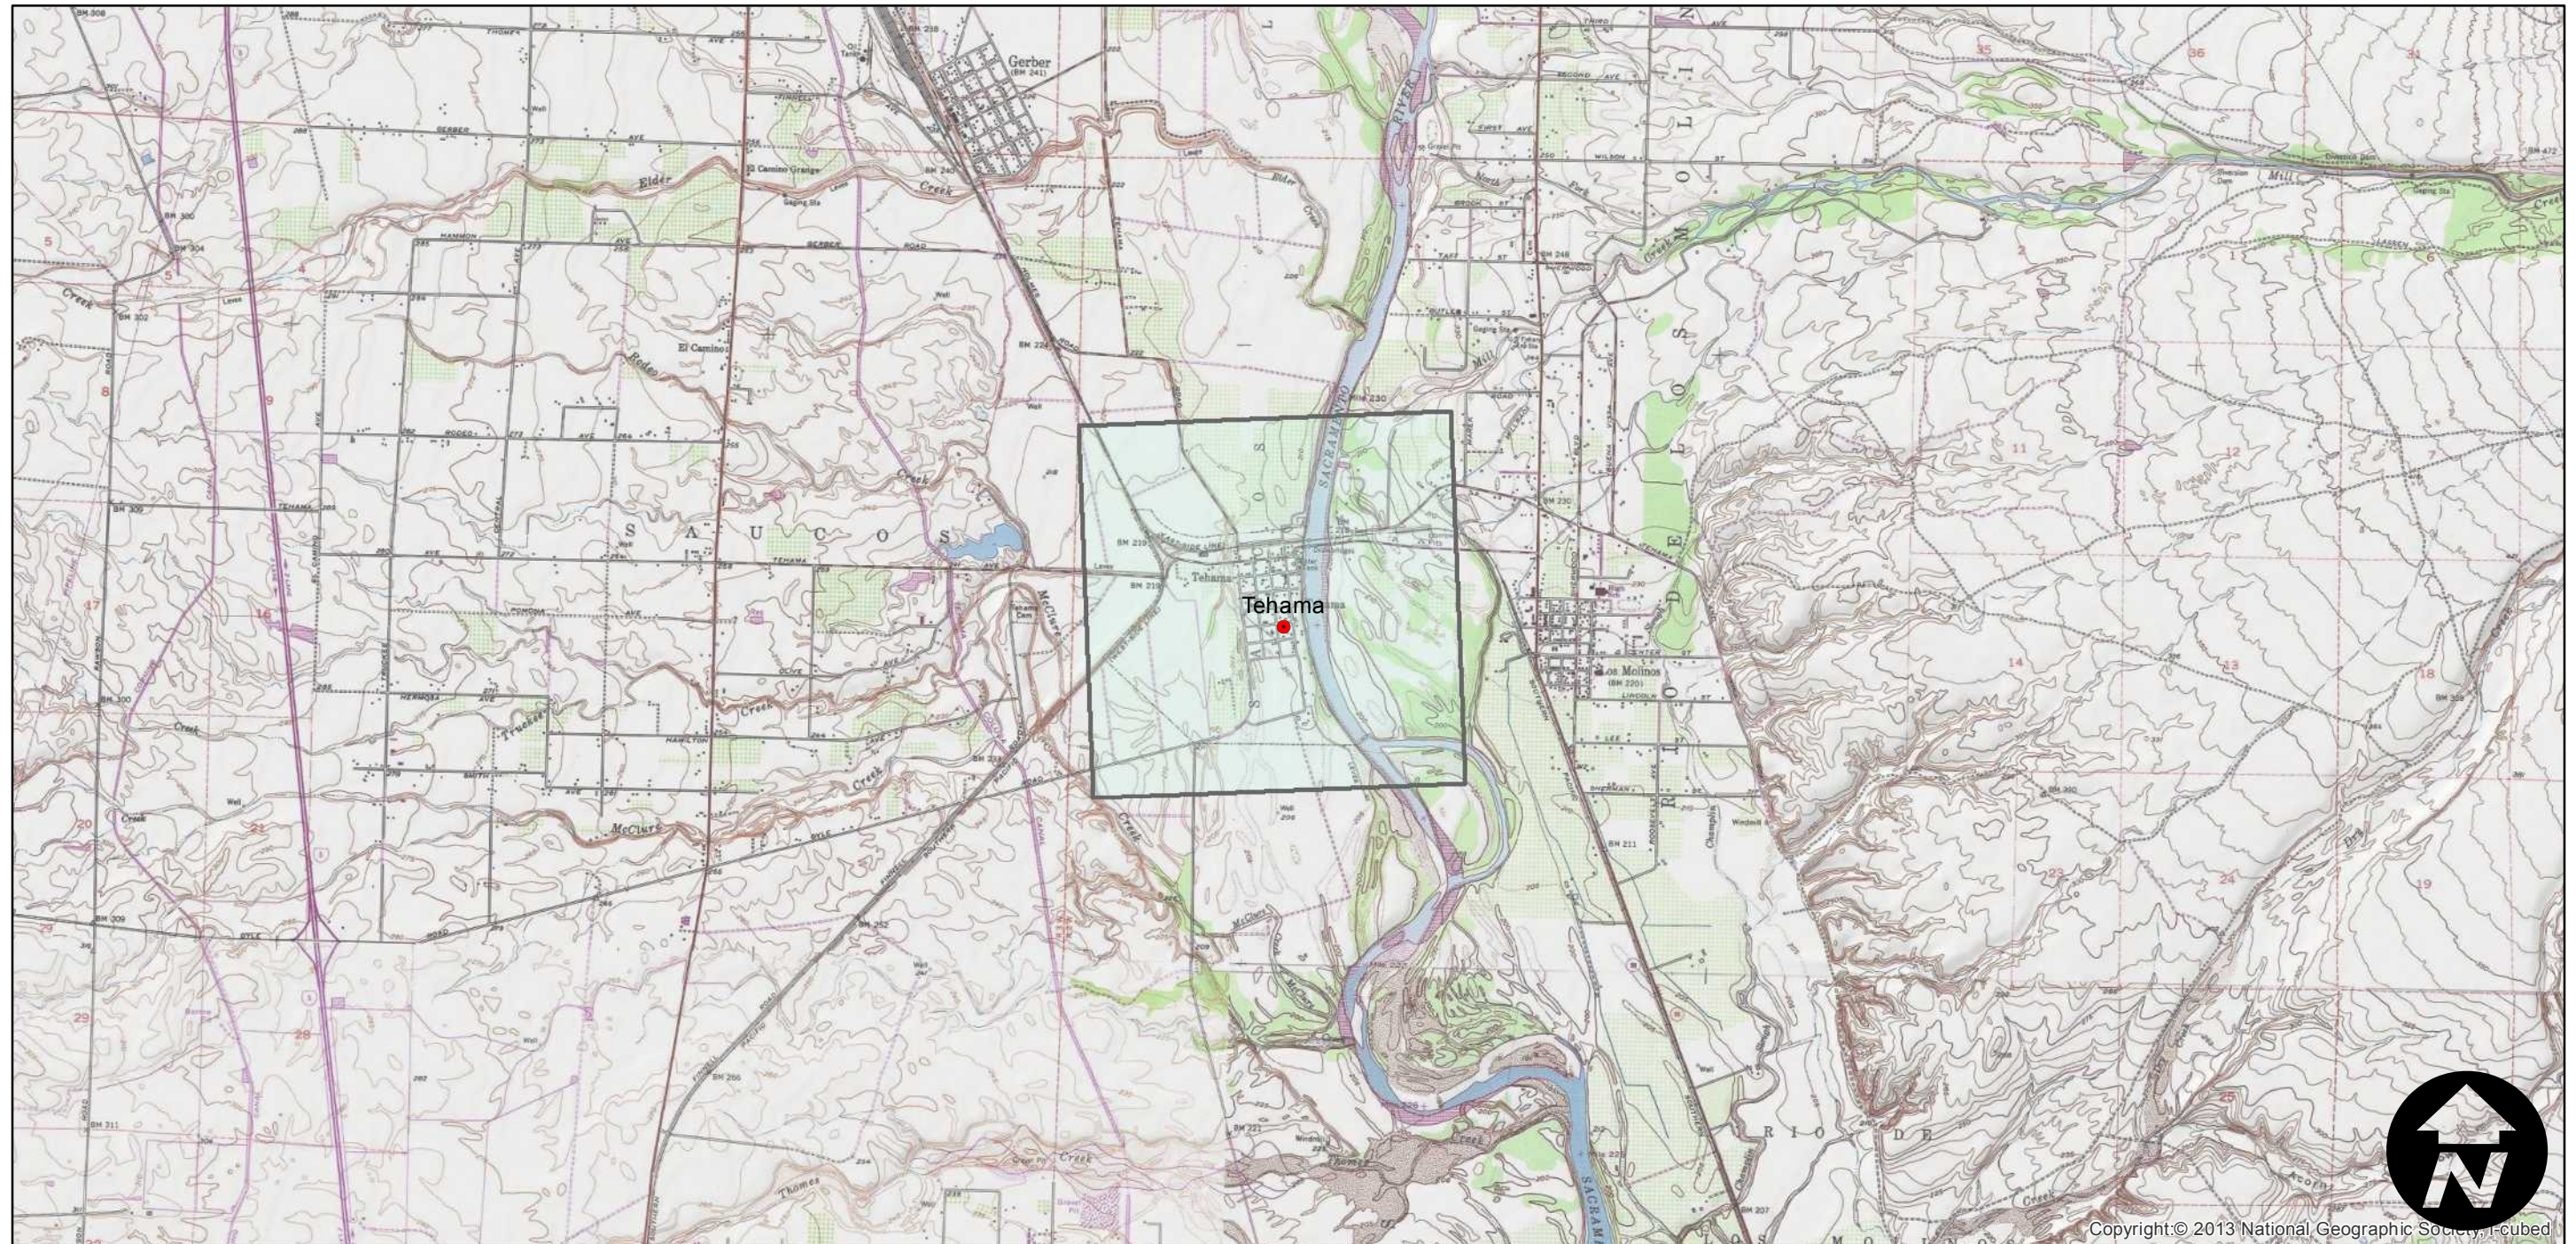

# CAS-1957

Counties: Tehama  
Flight date(s): 01-01-1957 to 12-31-1957  
Scale: 1:12,000  
Overlap: 0%

Complete Metadata:  
<http://www.library.ucsb.edu/mil/aerial-photography-tools>

## FLIGHT LOCATION

0 1 2 4 Miles

Index to Aerial Photography

Scale of this index: 1:50,000