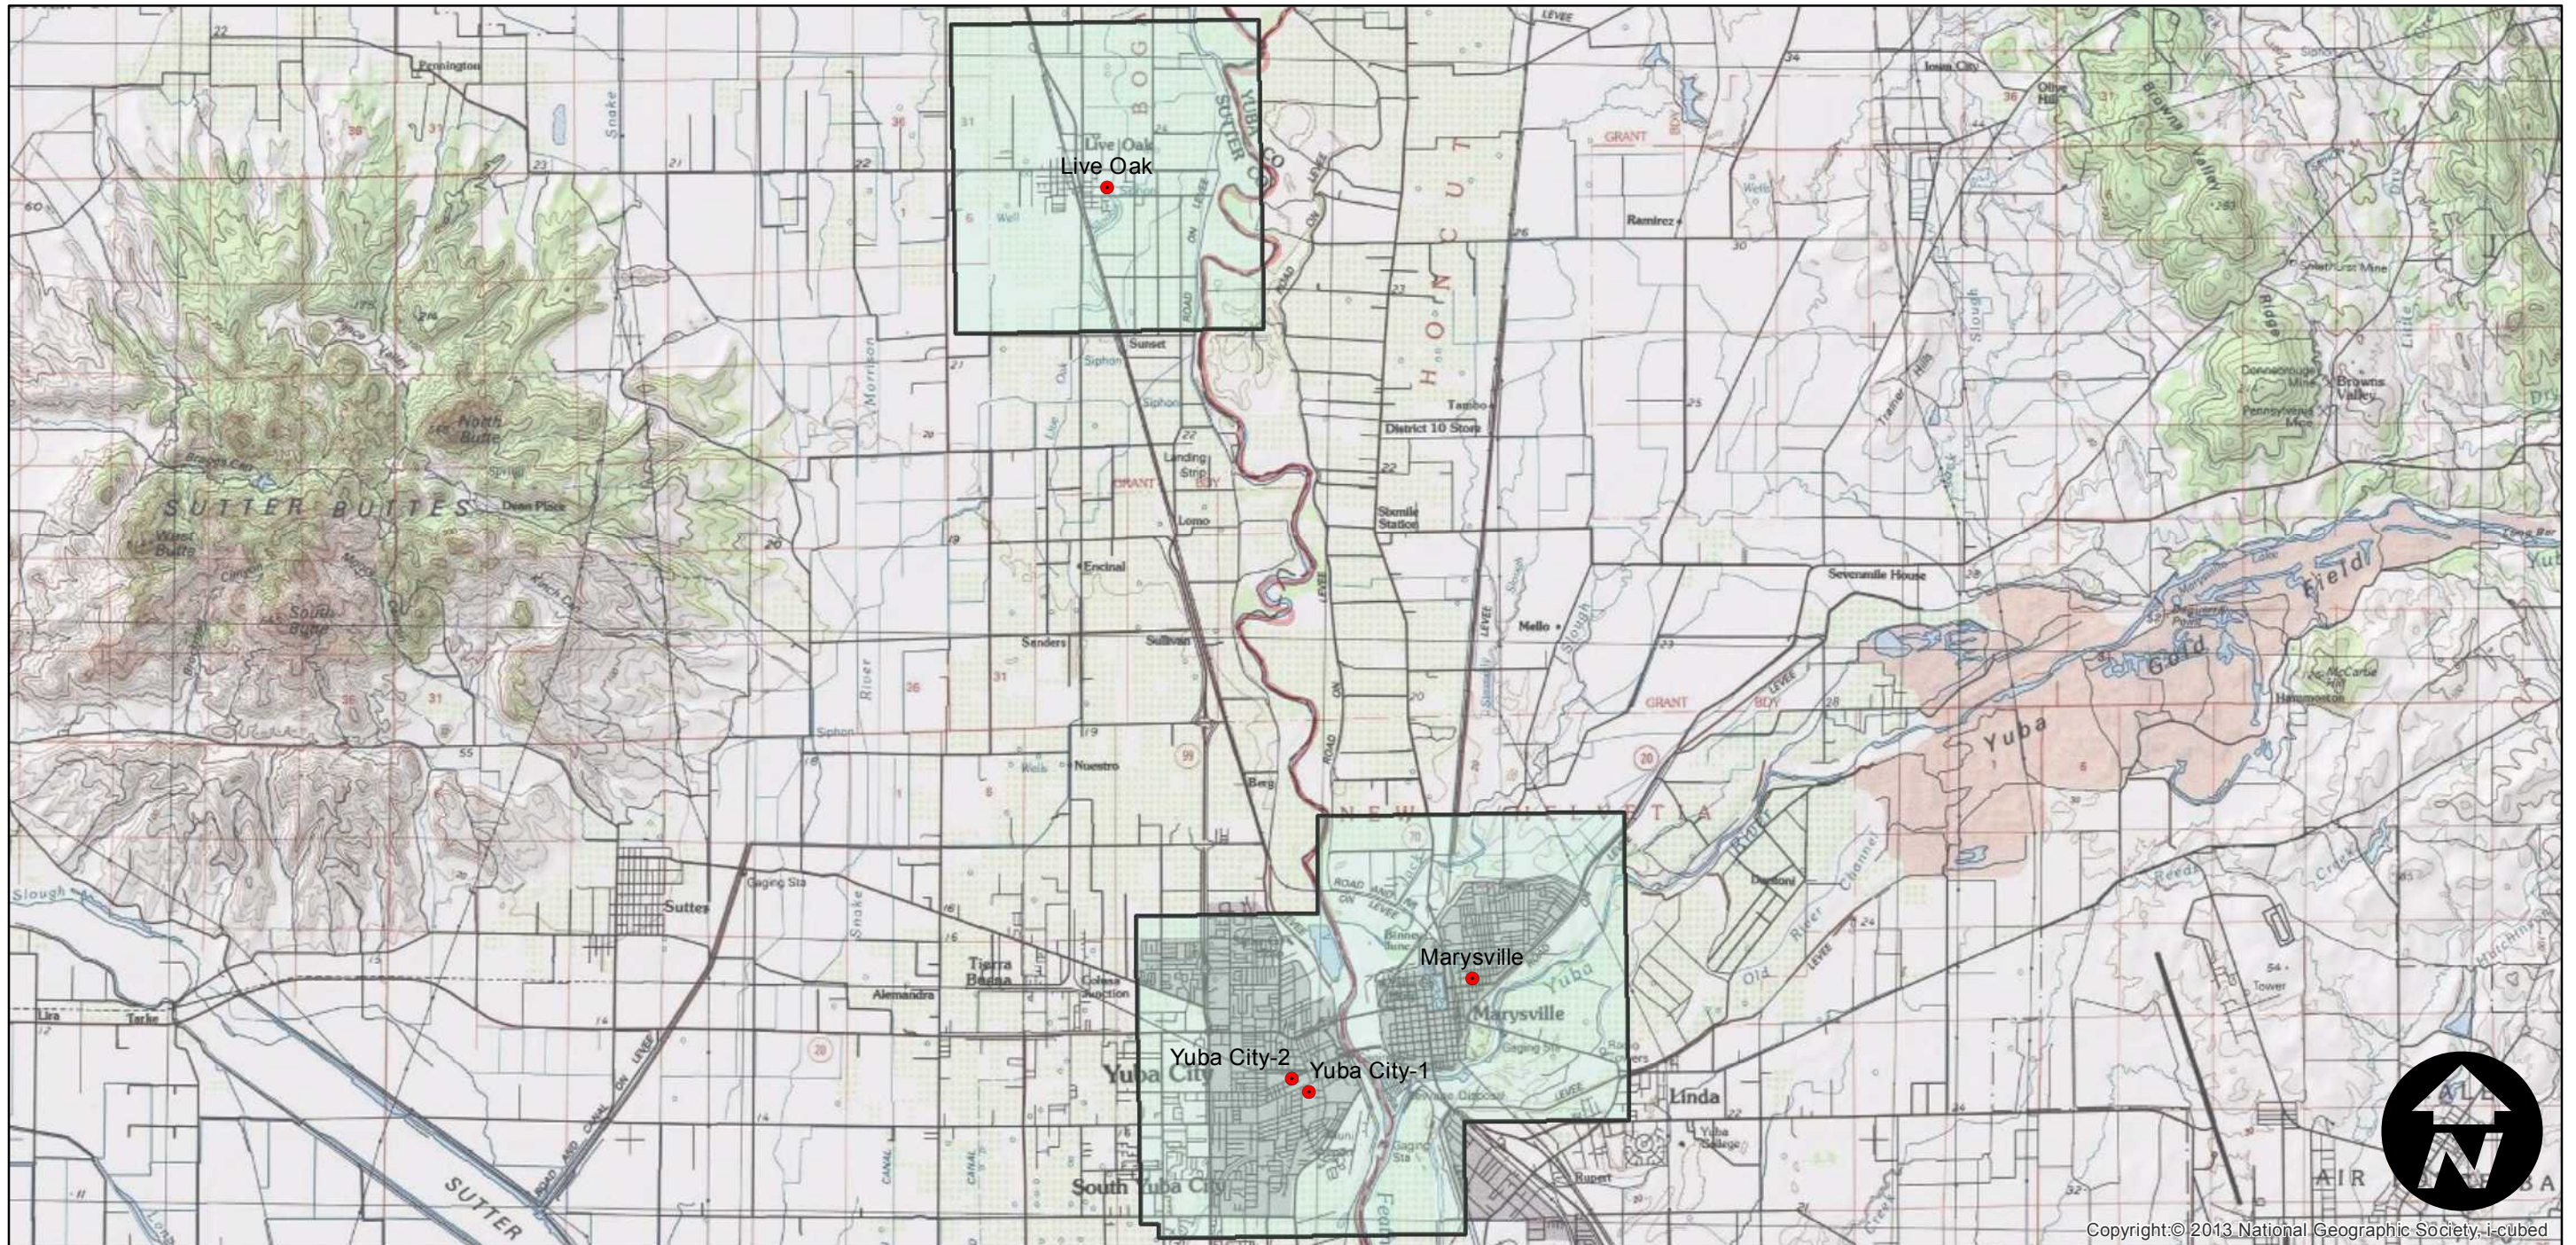

# CAS-1957

Counties: Sutter, Yuba  
Flight date(s): 1/1/1957 to 12/31/1957  
Scale: 1: 24,000  
Overlap: 60%

Complete Metadata:  
<http://www.library.ucsb.edu/mil/aerial-photography-tools>

Copyright: © 2013 National Geographic Society, i-cubed

0 2.5 5 10 Miles

Index to Aerial Photography

Scale of this index: 1:150,000