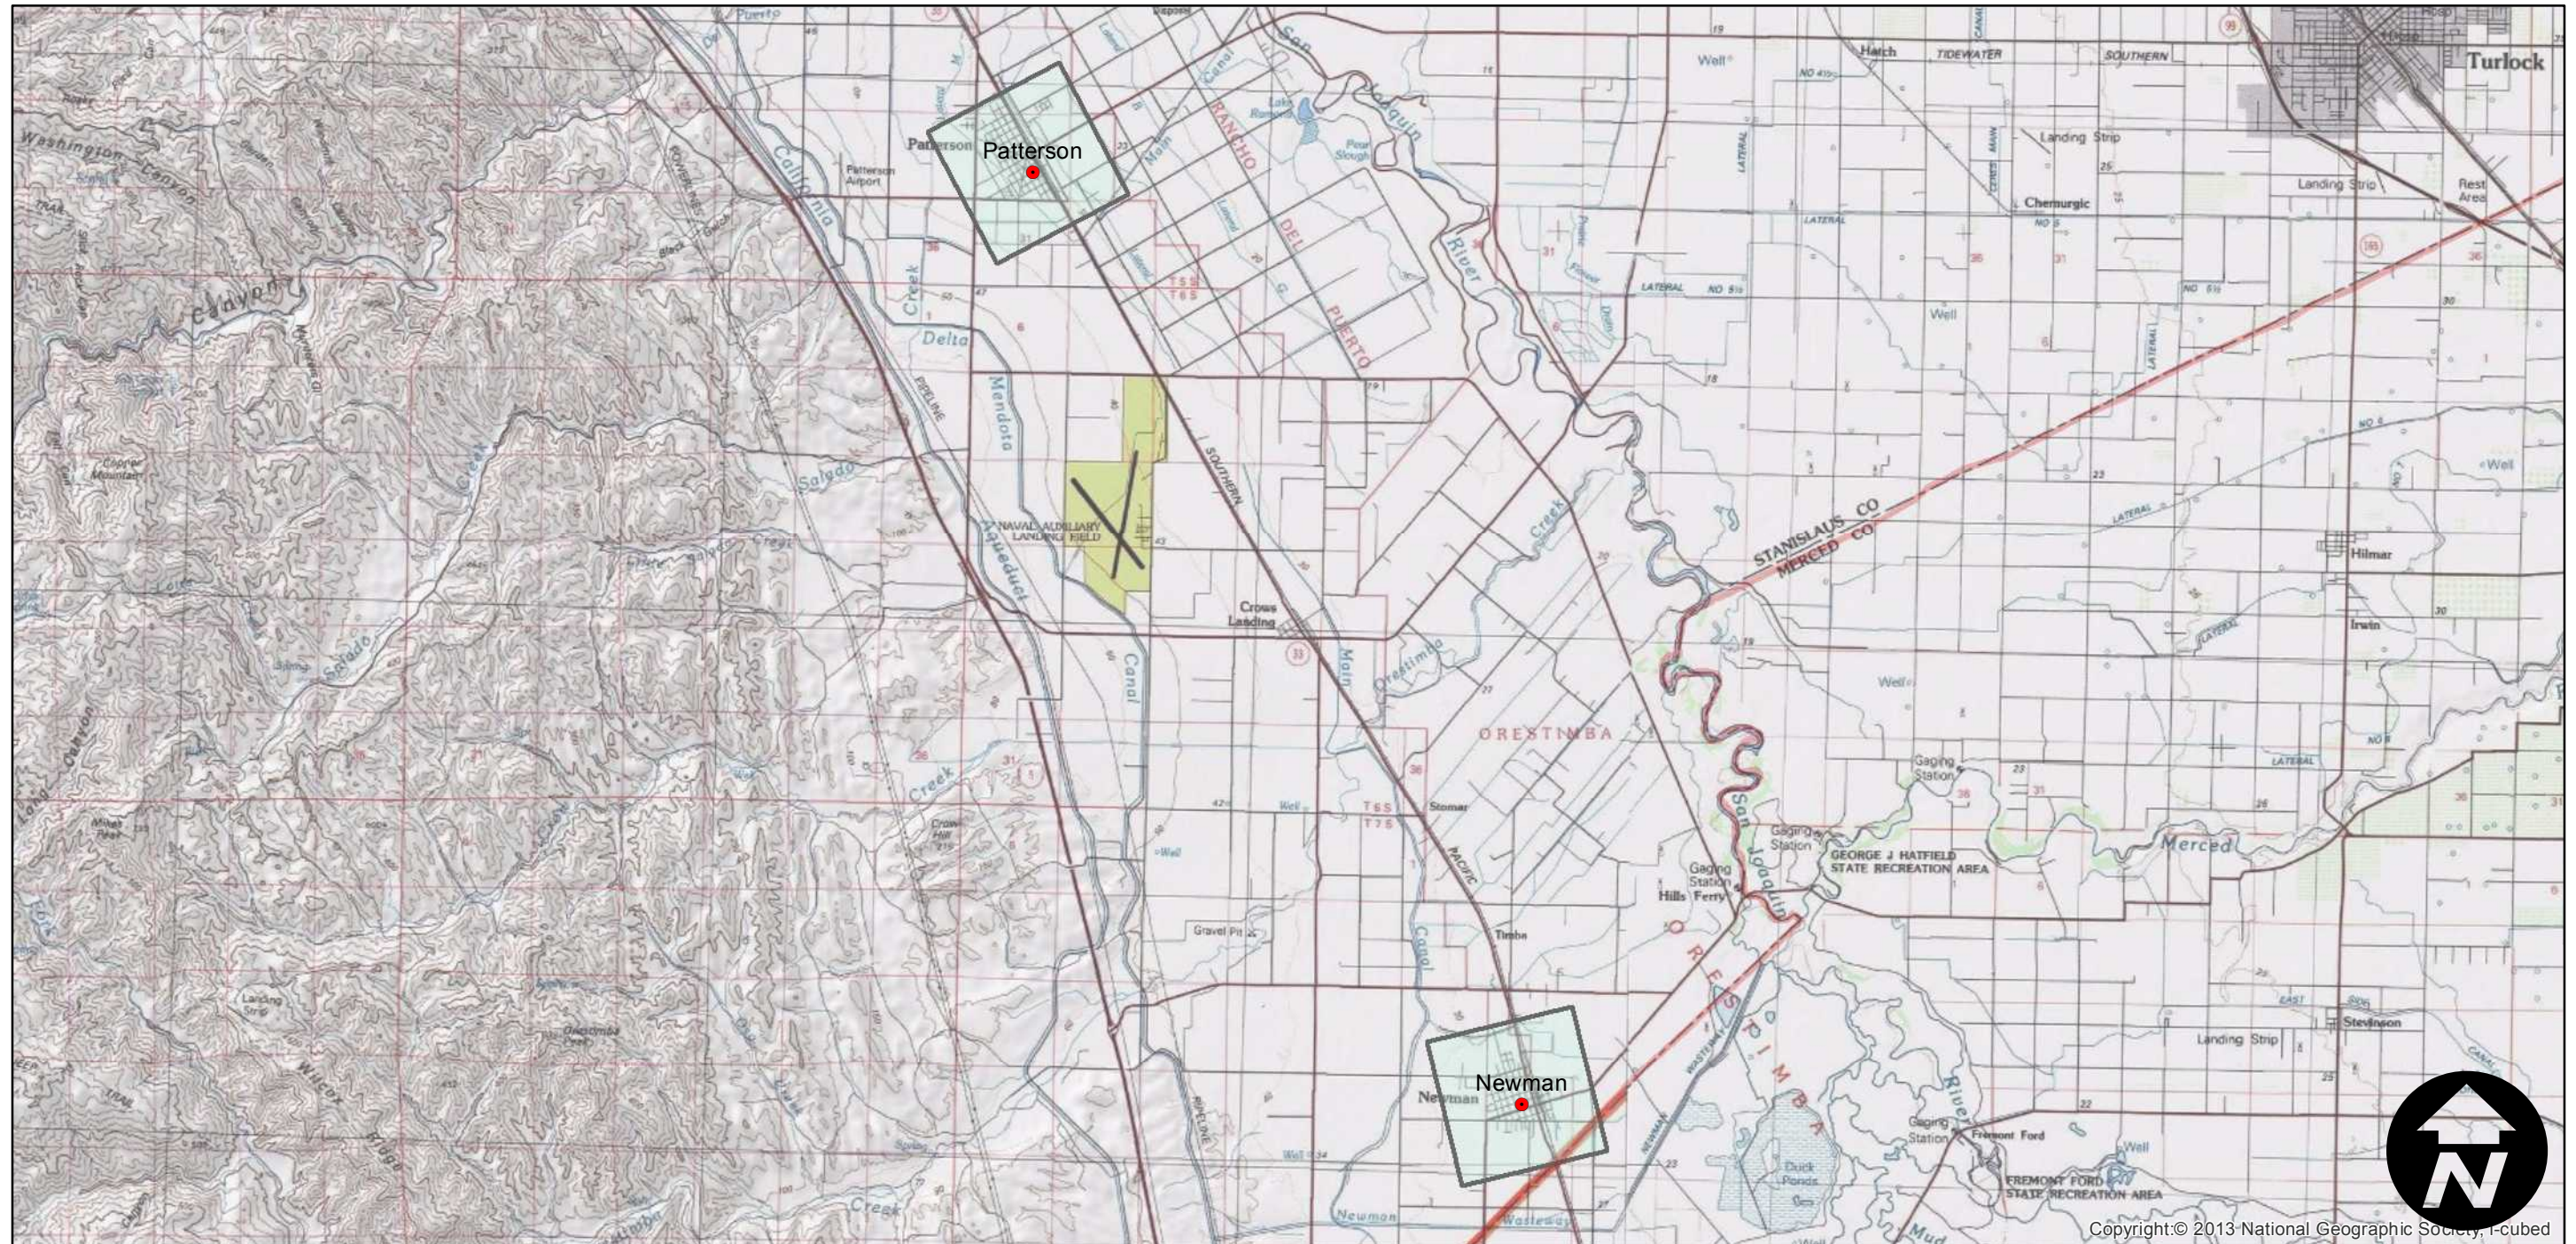

CAS-1957

Counties: Stanislaus
Flight date(s): 01-01-1957 to 12-31-1957
Scale: 1:12,000
Overlap: 0%

Complete Metadata:
<http://www.library.ucsb.edu/mil/aerial-photography-tools>

FLIGHT LOCATION

0 2.5 5 10 Miles

Index to Aerial Photography

Scale of this index: 1:125,000

Copyright © 2013 National Geographic Society, I-cubed