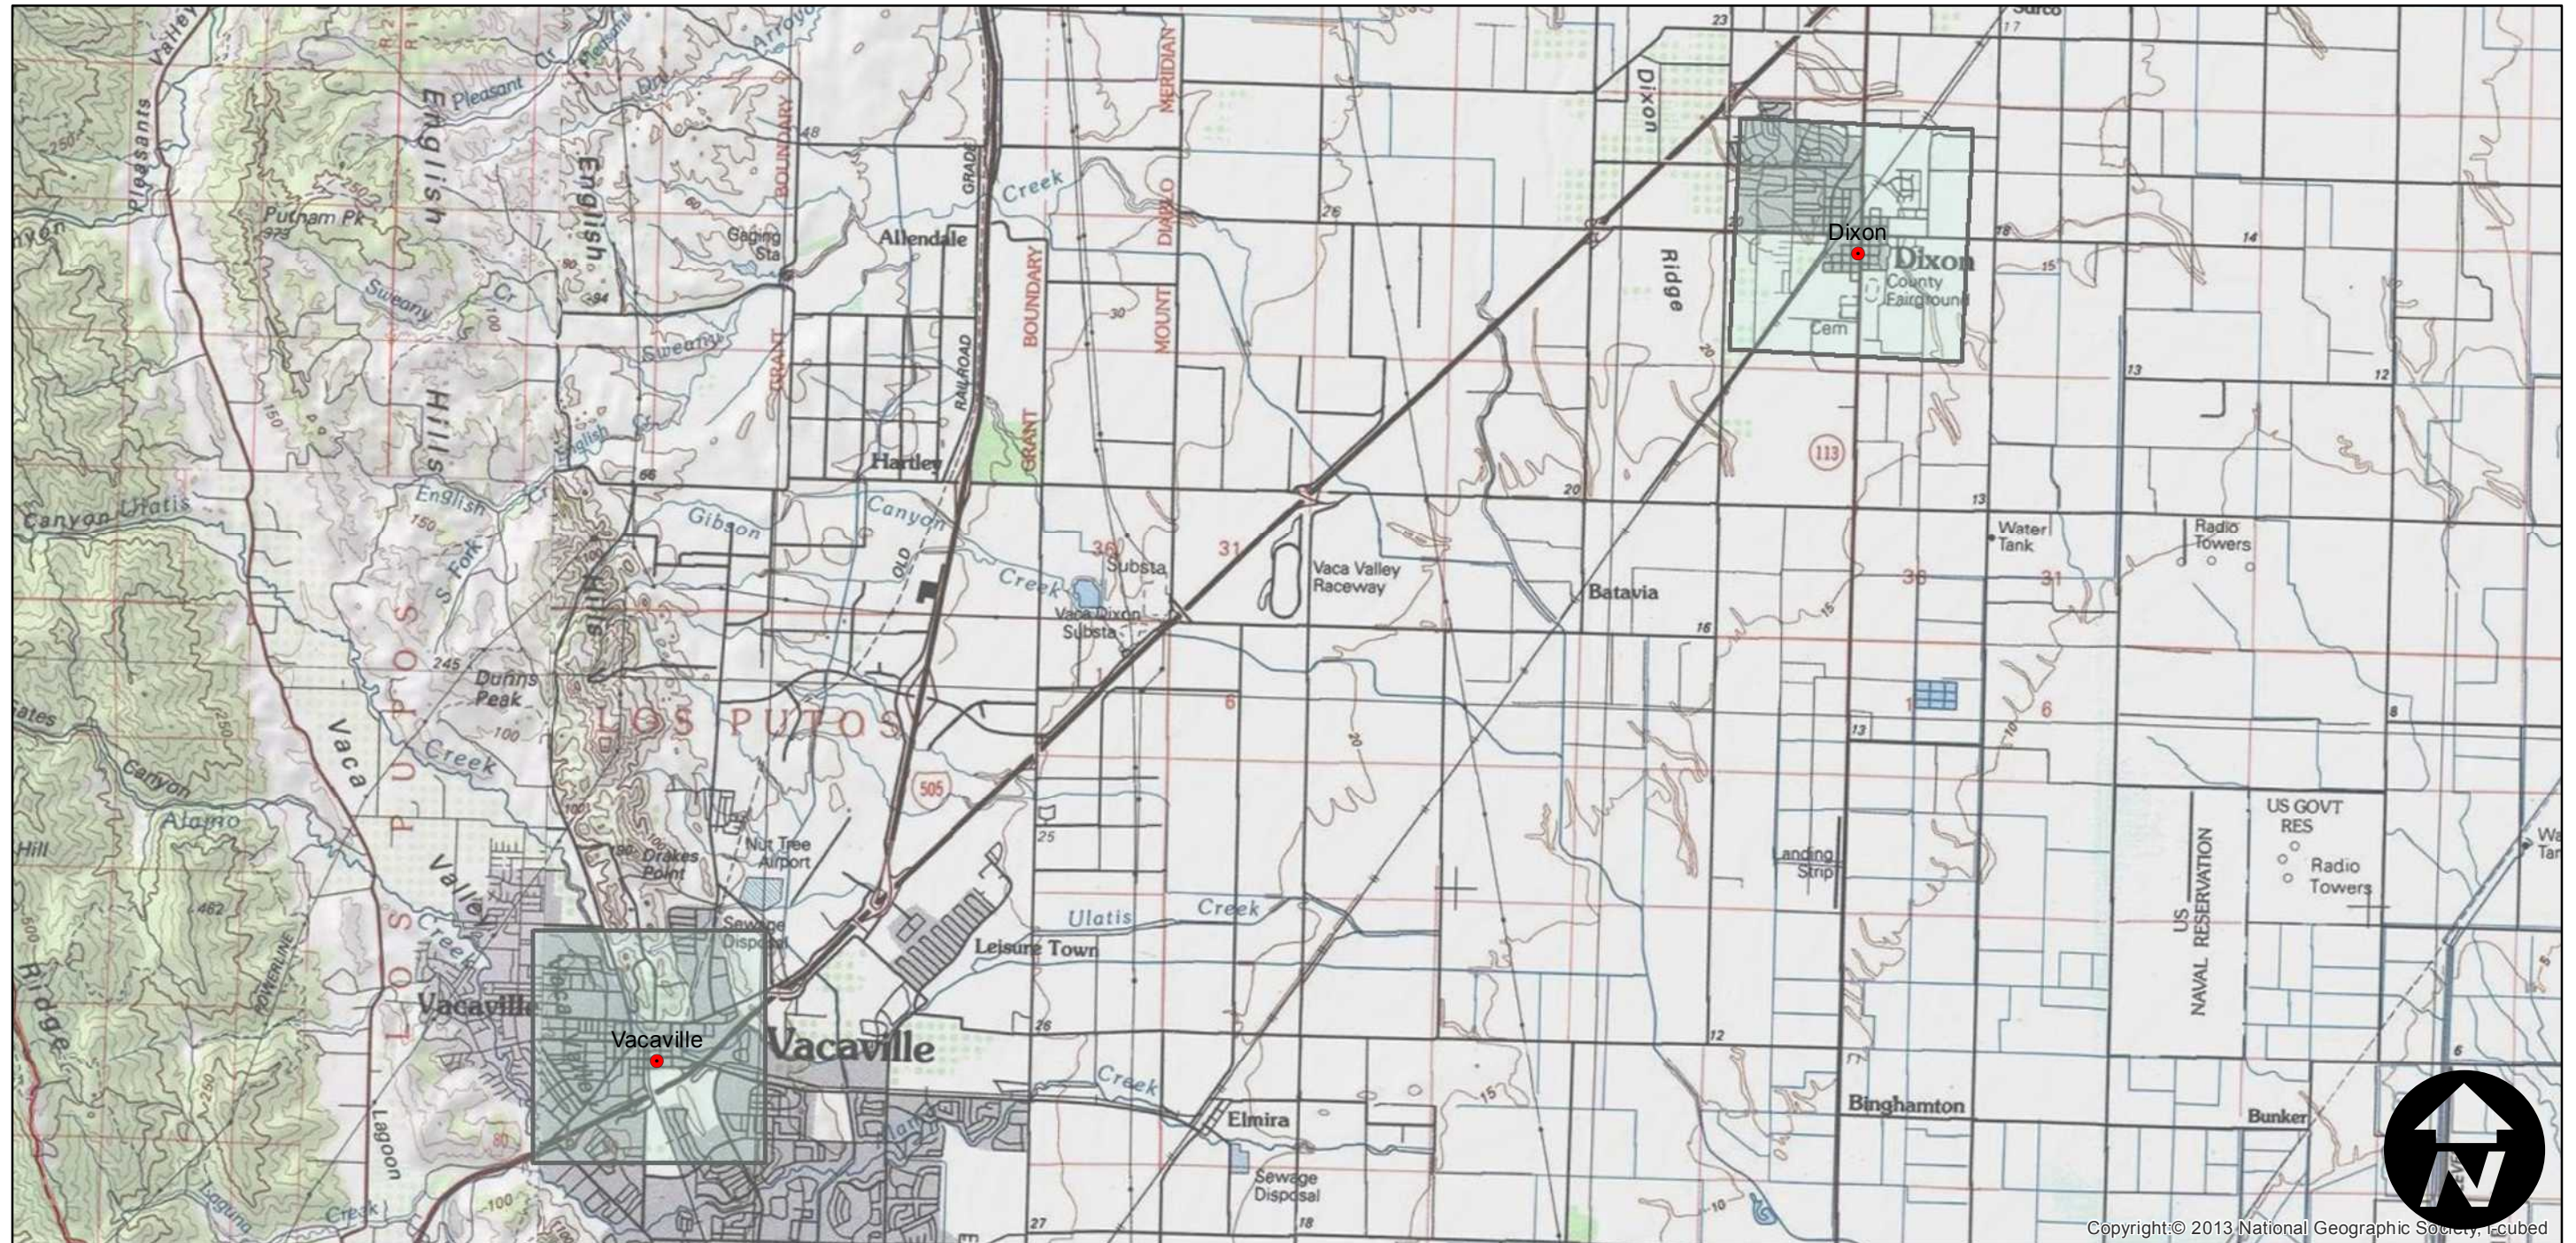

# CAS-1957

Counties: Solano, Sacramento  
Flight date(s): 01-01-1957 to 12-31-1957  
Scale: 1:12,000  
Overlap: 0%

Complete Metadata:  
<http://www.library.ucsb.edu/mil/aerial-photography-tools>

Copyright: © 2013 National Geographic Society, Inc.

# CAS-1957

Counties: Solano, Sacramento  
Flight date(s): 01-01-1957 to 12-31-1957  
Scale: 1:12,000  
Overlap: 0%

Complete Metadata:  
<http://www.library.ucsb.edu/mil/aerial-photography-tools>

0 1.25 2.5 5 Miles