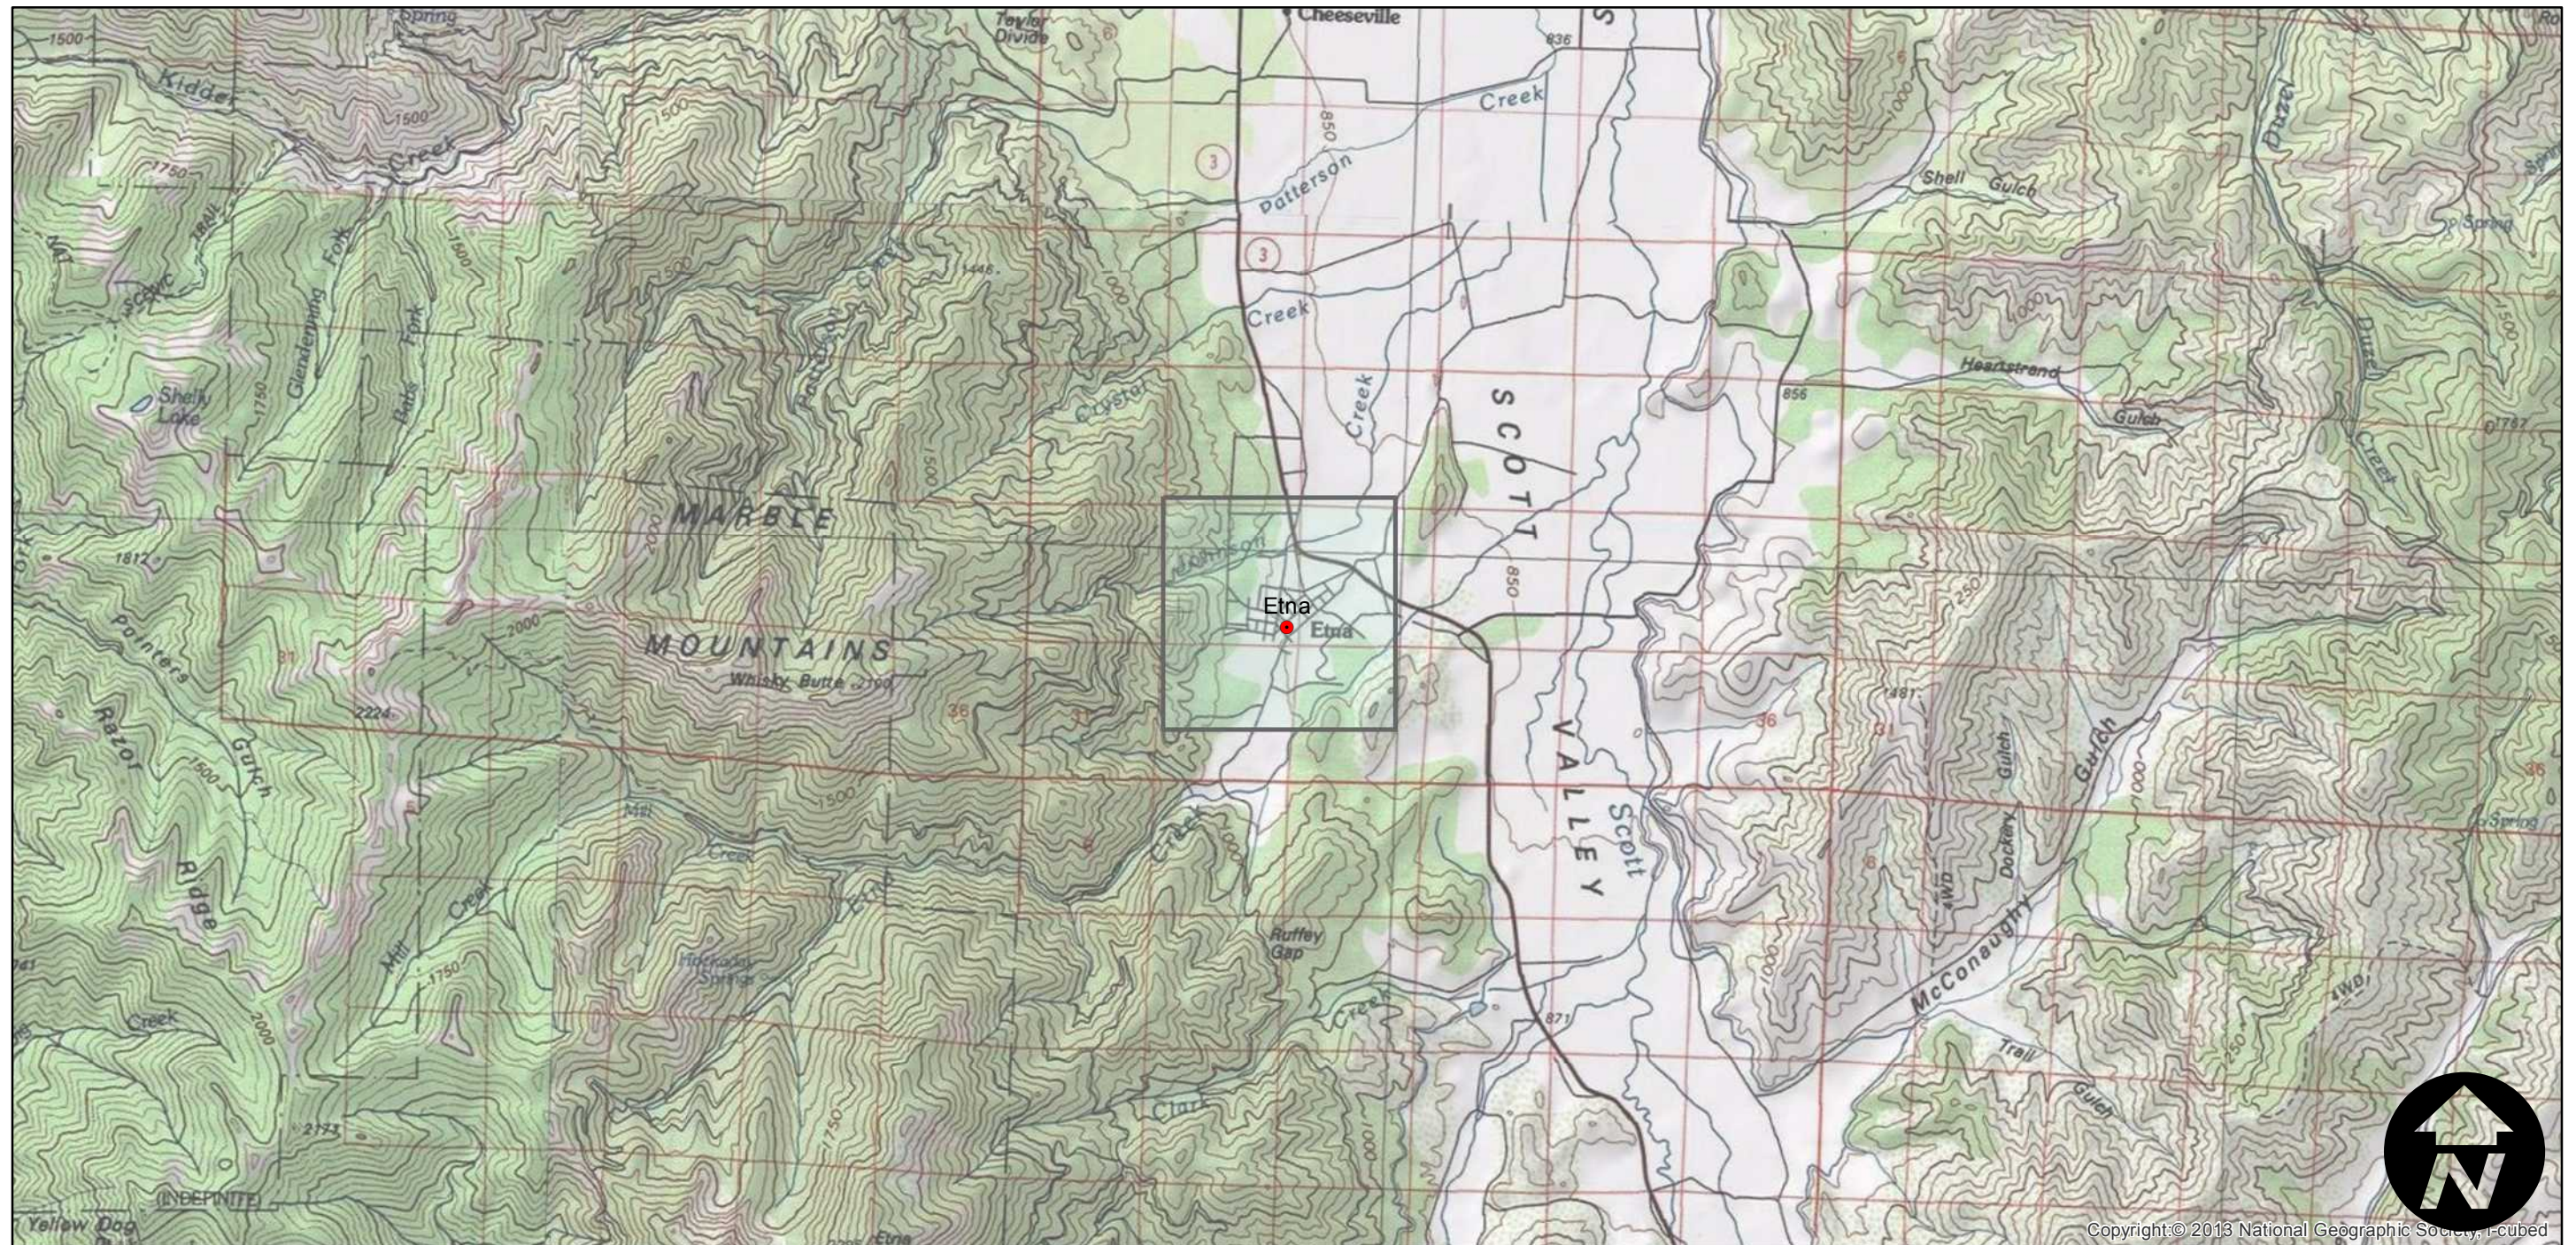

CAS-1957

Counties: Siskiyou
Flight date(s): 01-01-1957 to 12-31-1957
Scale: 1:12,000
Overlap: 0%

Complete Metadata:
<http://www.library.ucsb.edu/mil/aerial-photography-tools>

FLIGHT LOCATION

0 1.25 2.5 5 Miles

Index to Aerial Photography
Page 5 of 7

Scale of this index: 1:80,000

Copyright © 2013 National Geographic Society, i-cubed