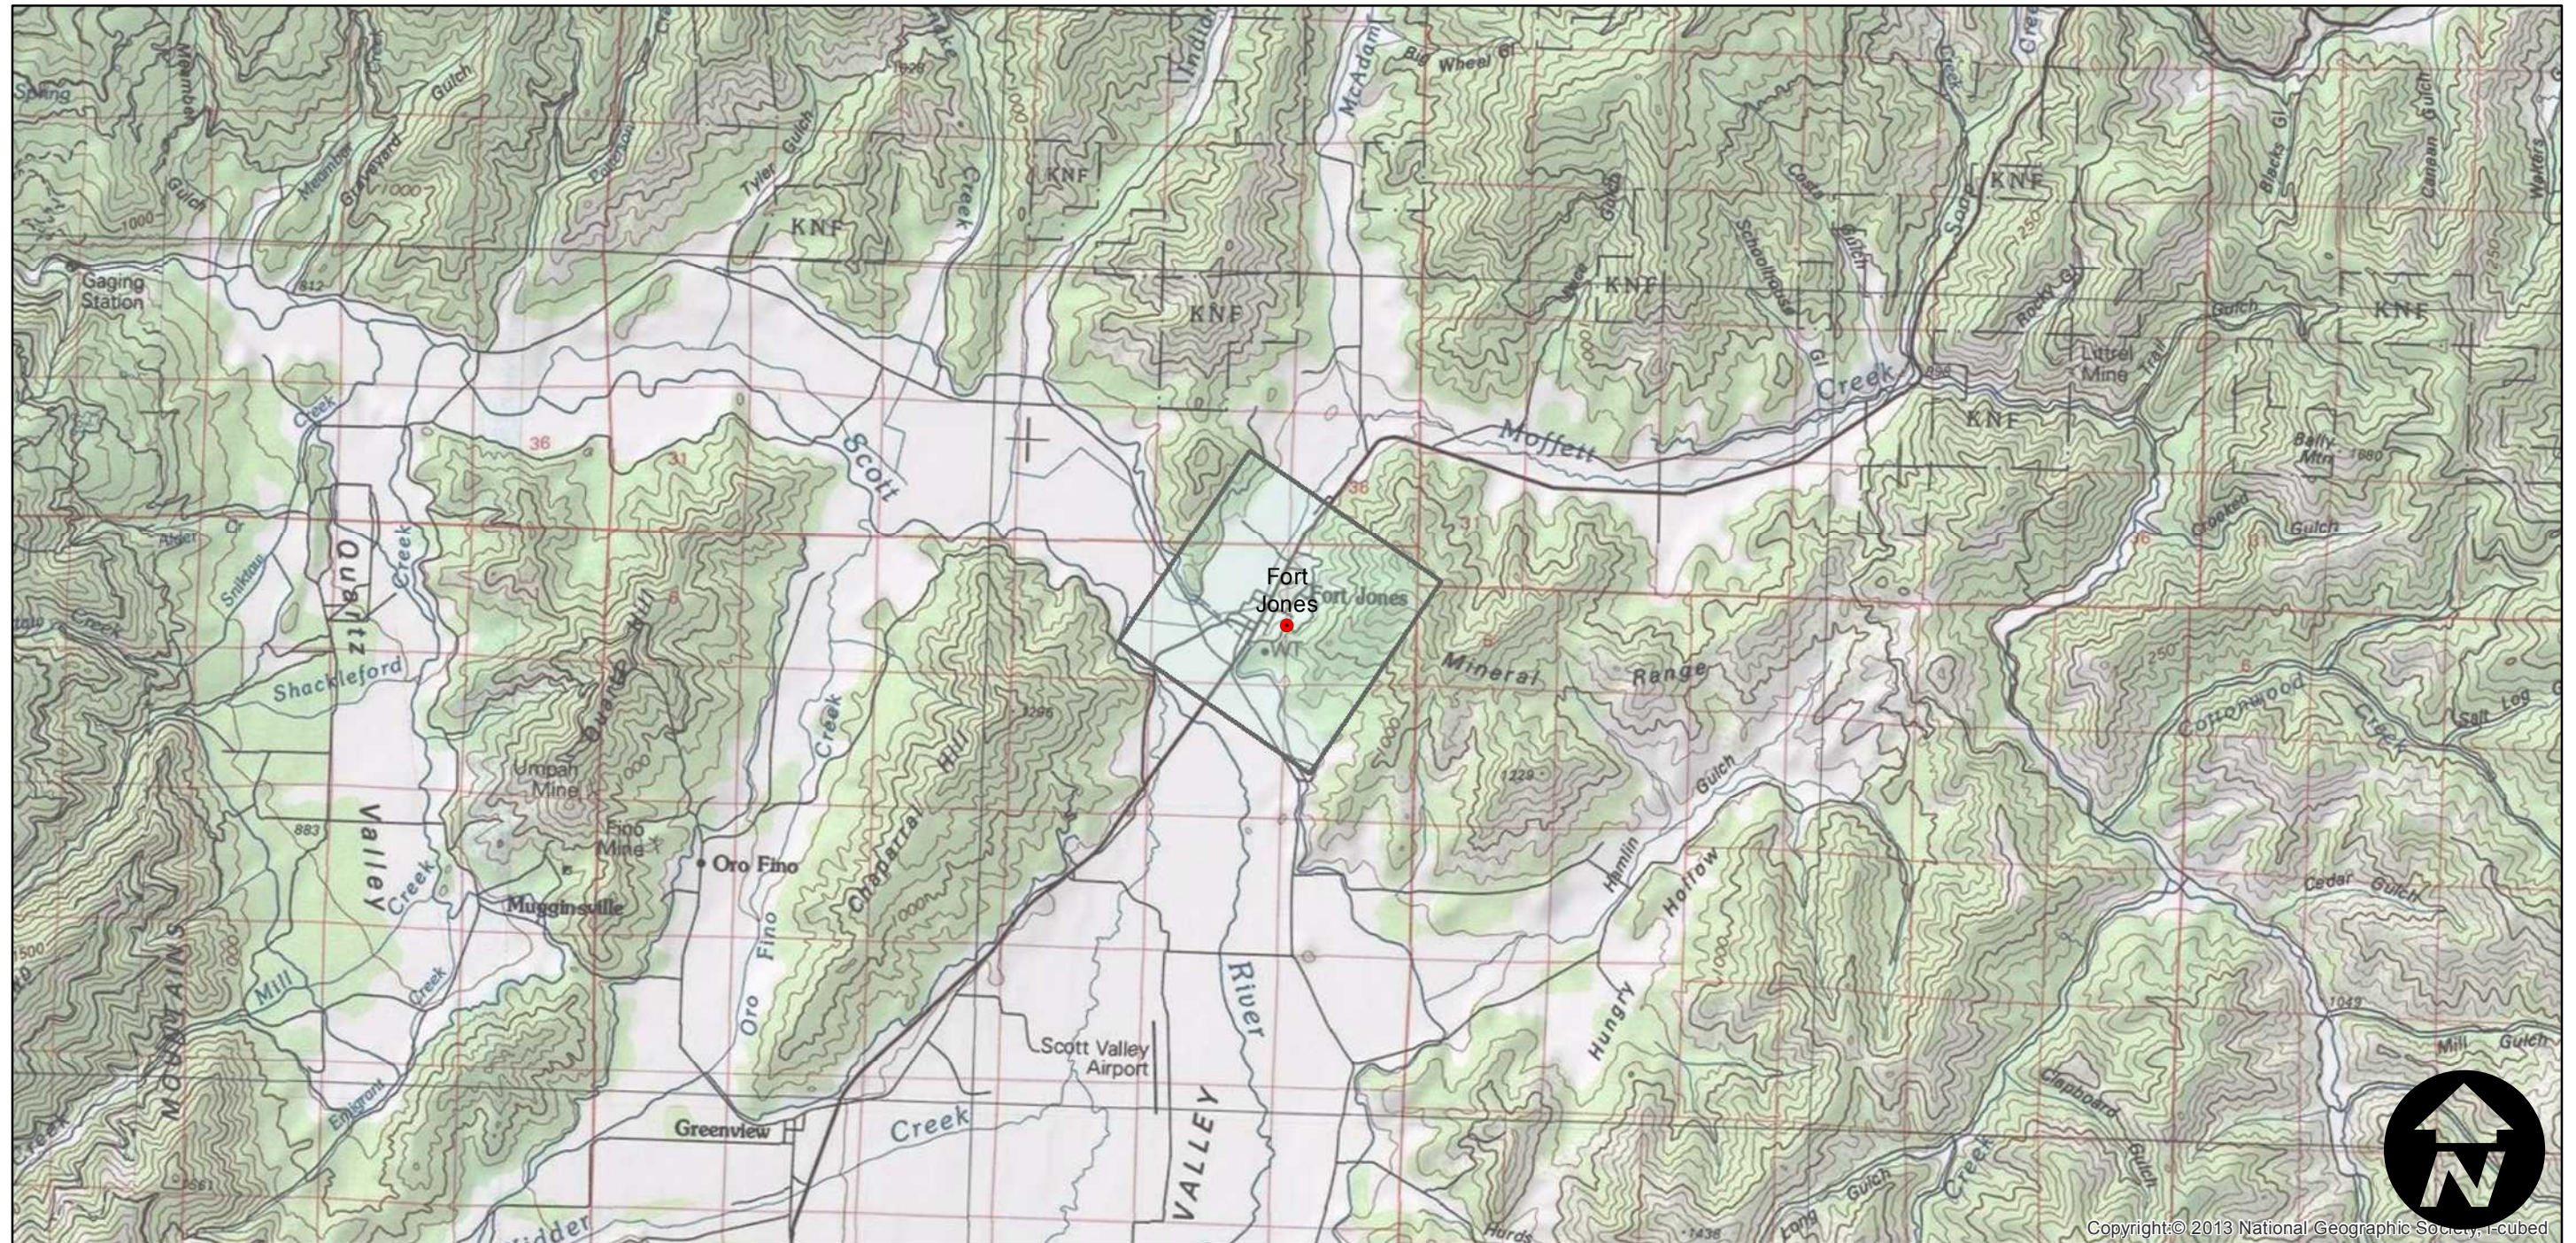

CAS-1957

Counties: Siskiyou
Flight date(s): 01-01-1957 to 12-31-1957
Scale: 1:12,000
Overlap: 0%

Complete Metadata:
<http://www.library.ucsb.edu/mil/aerial-photography-tools>

FLIGHT LOCATION

0 1.25 2.5 5 Miles

Index to Aerial Photography
Page 4 of 7

Scale of this index: 1:80,000

Copyright © 2013 National Geographic Society, i-cubed