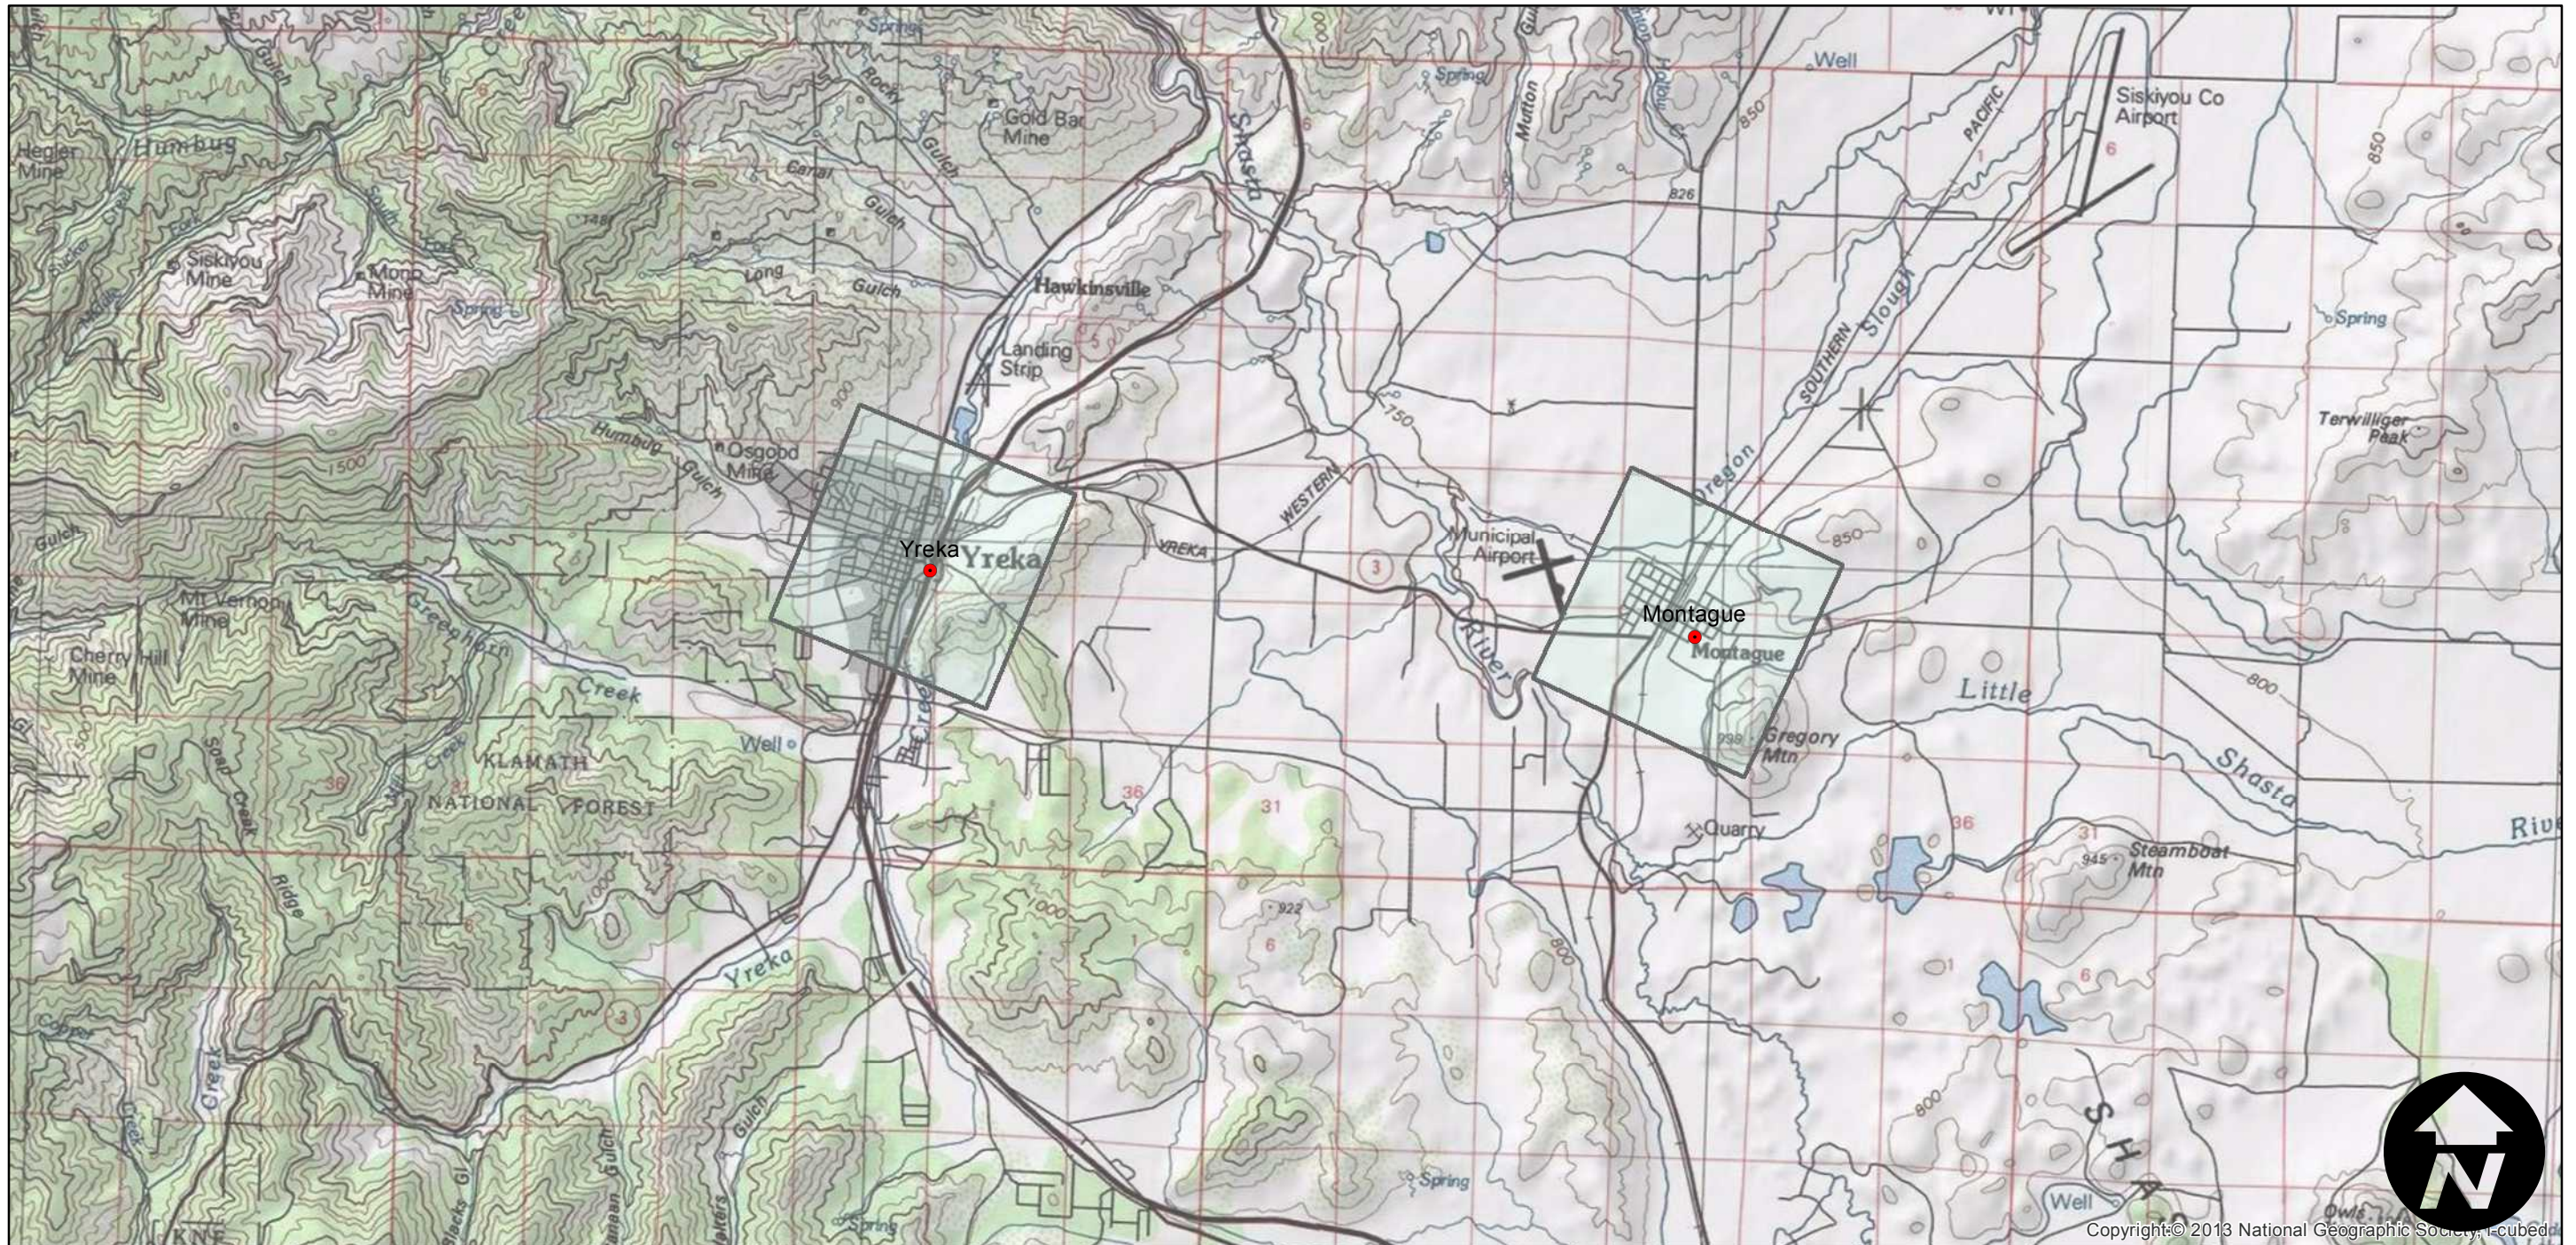

CAS-1957

Counties: Siskiyou
Flight date(s): 01-01-1957 to 12-31-1957
Scale: 1:12,000
Overlap: 0%

Complete Metadata:
<http://www.library.ucsb.edu/mil/aerial-photography-tools>

FLIGHT LOCATION

0 1.25 2.5 5 Miles

Index to Aerial Photography
Page 3 of 7

Scale of this index: 1:80,000

Copyright © 2013 National Geographic Society, Inc.