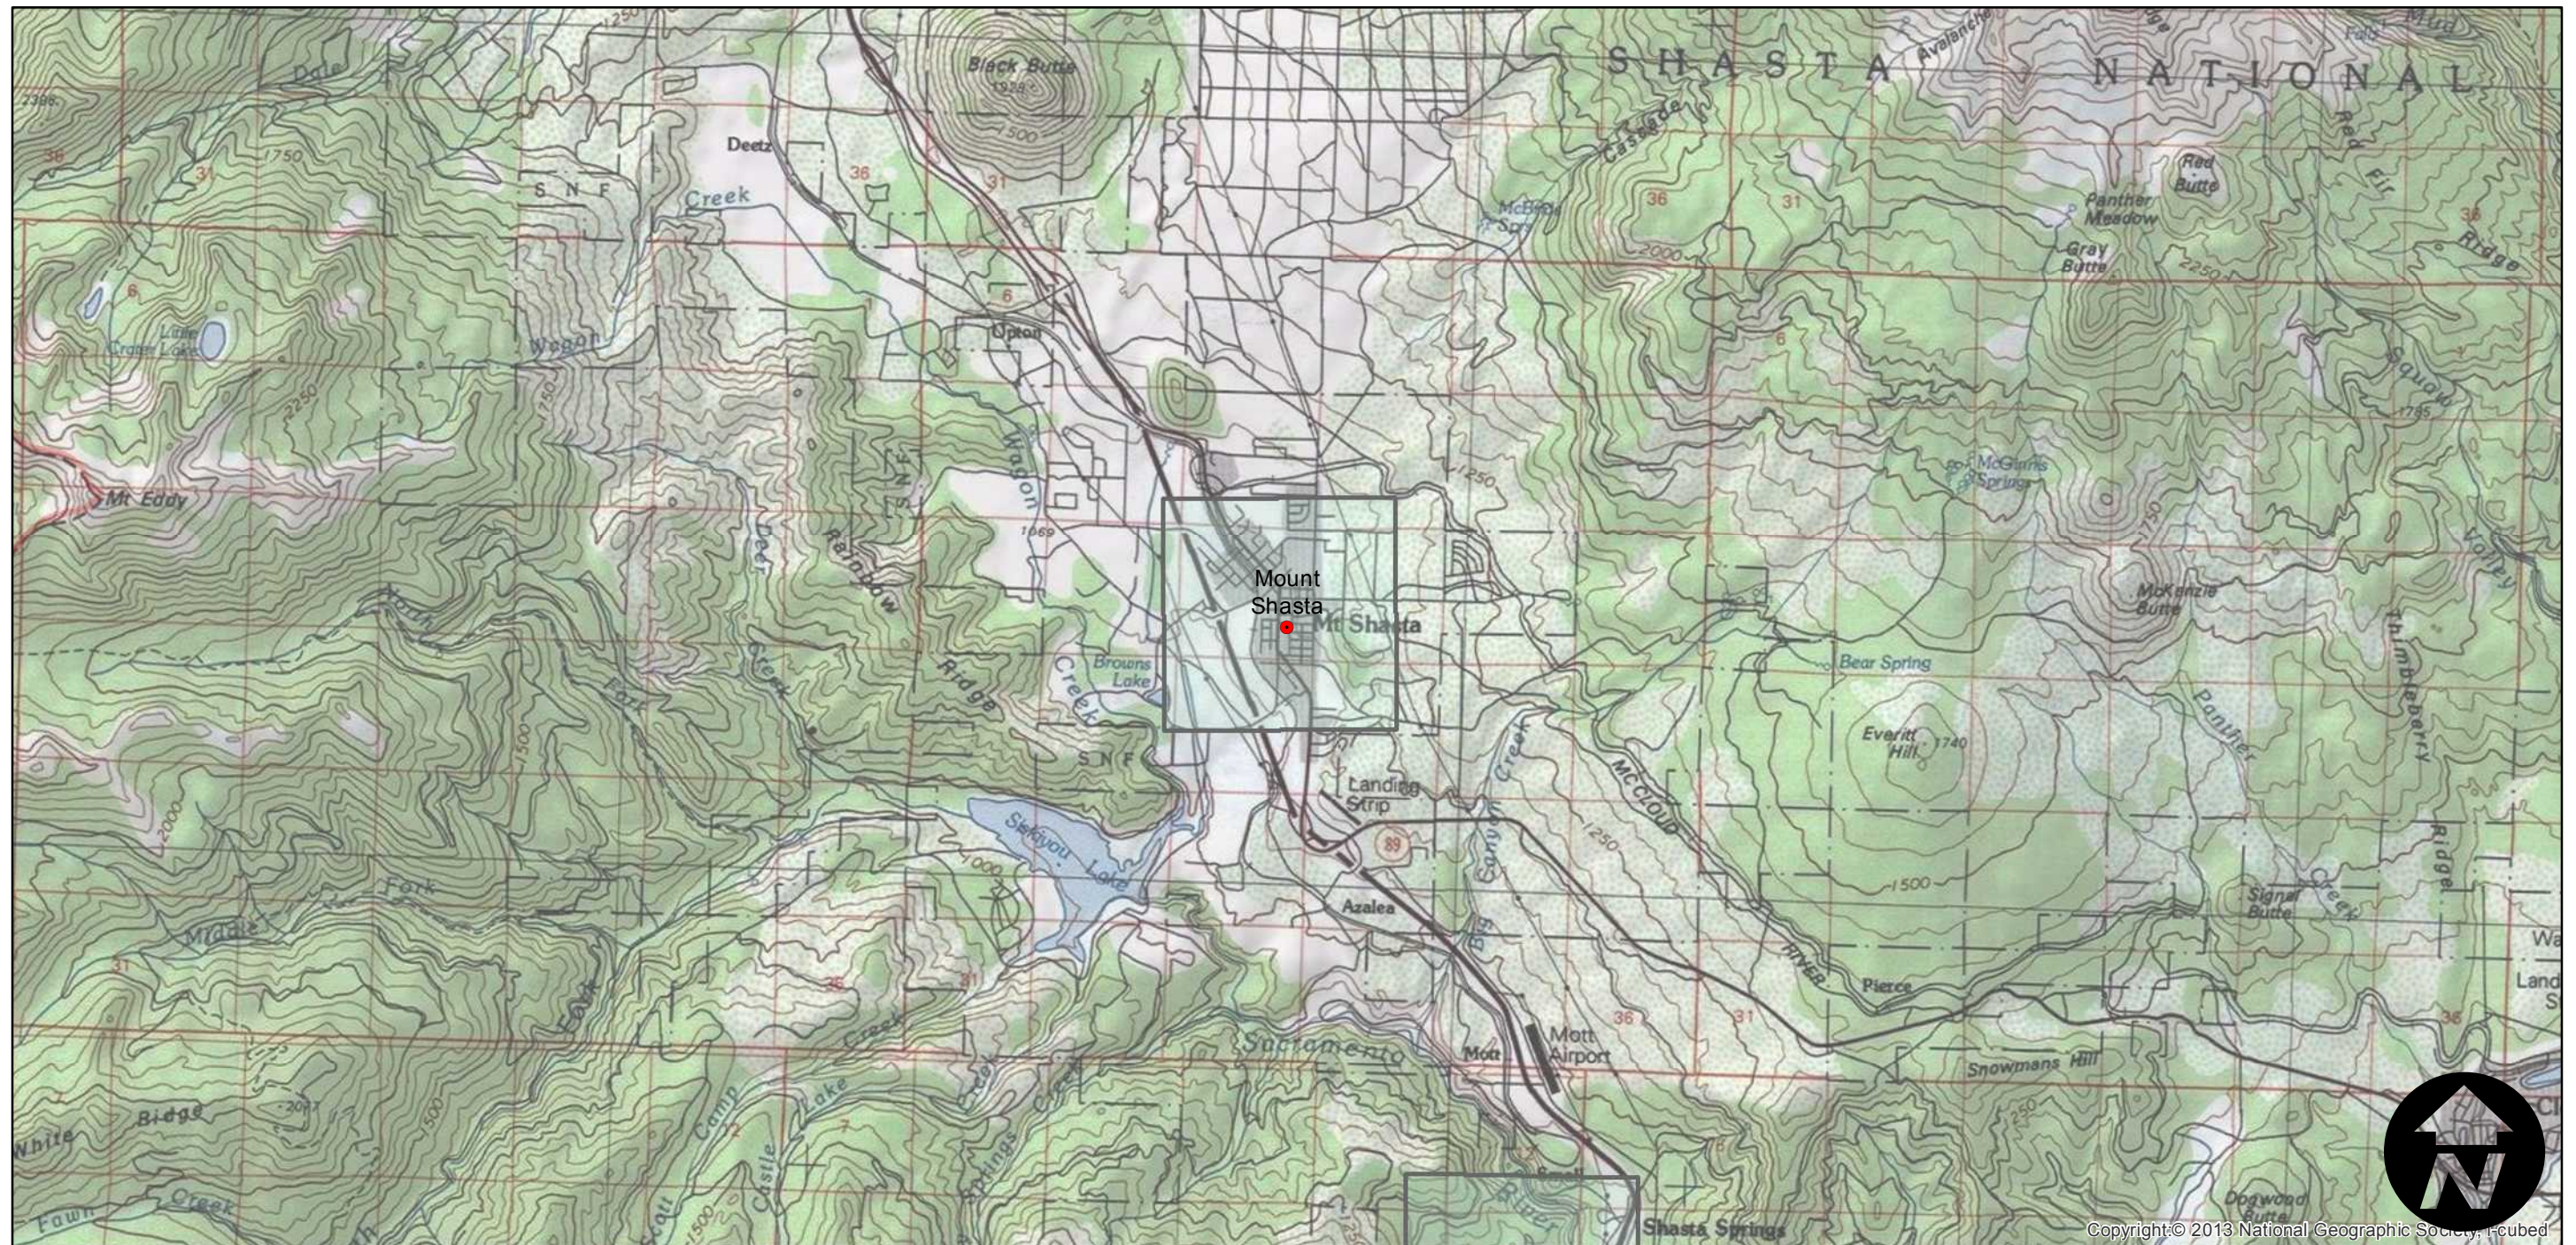

CAS-1957

Counties: Siskiyou
Flight date(s): 01-01-1957 to 12-31-1957
Scale: 1:12,000
Overlap: 0%

Complete Metadata:
<http://www.library.ucsb.edu/mil/aerial-photography-tools>

FLIGHT LOCATION

0 1.25 2.5 5 Miles

Index to Aerial Photography
Page 6 of 7

Scale of this index: 1:80,000

Copyright © 2013 National Geographic Society, Inc.