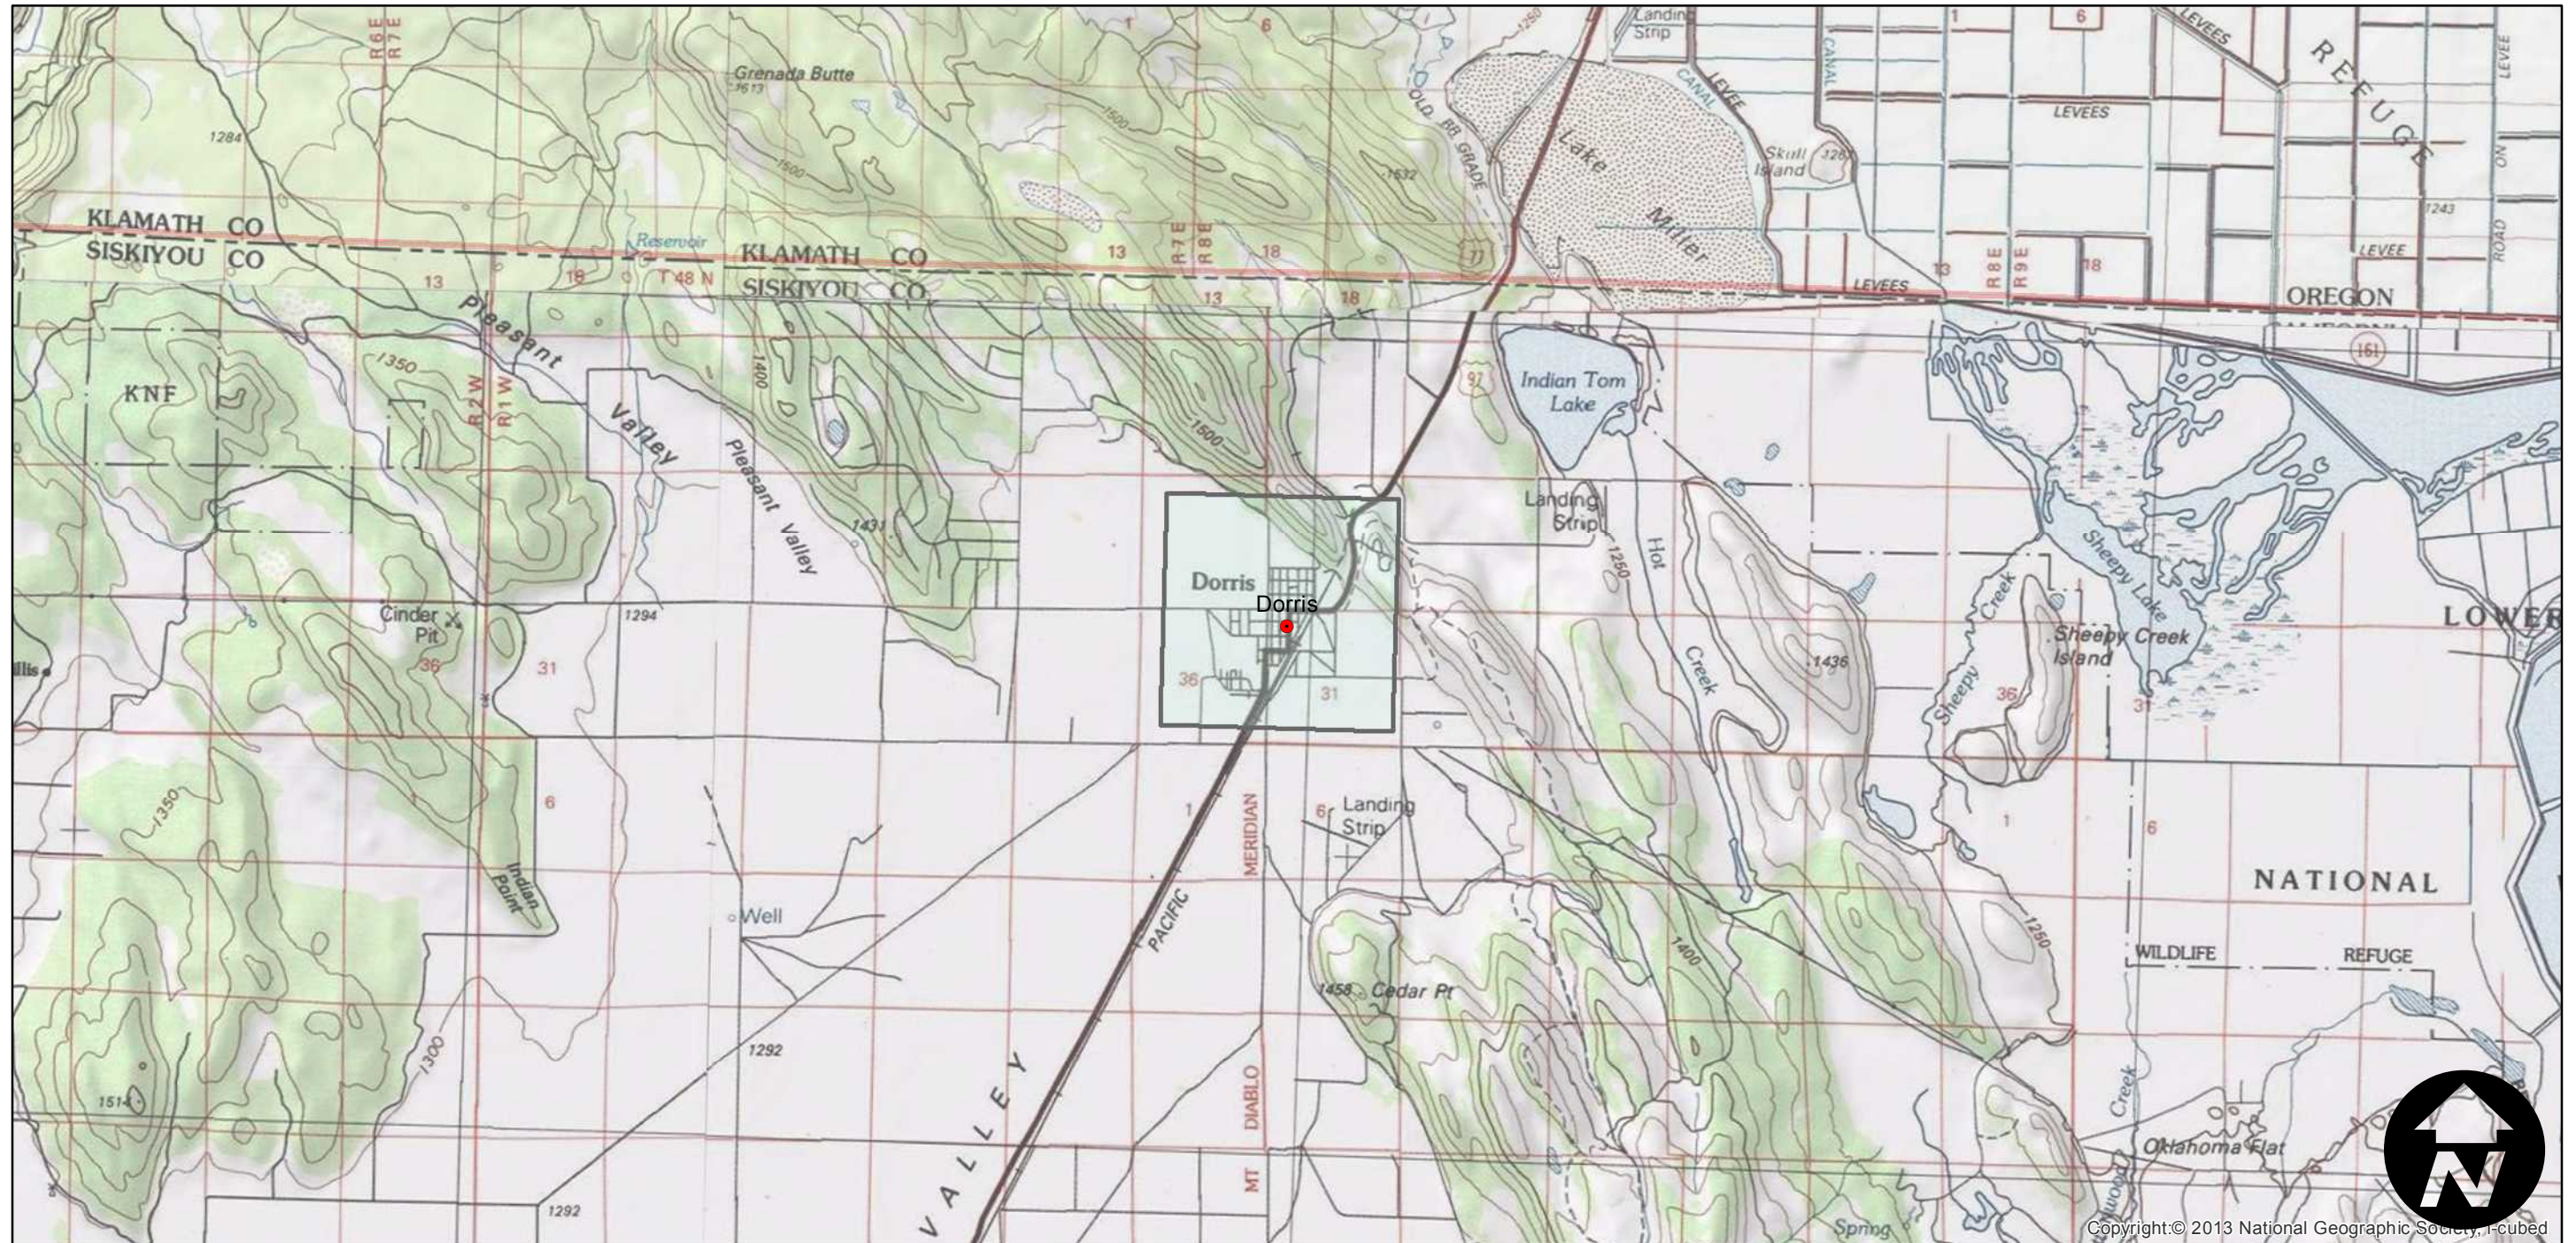

CAS-1957

Counties: Siskiyou
Flight date(s): 01-01-1957 to 12-31-1957
Scale: 1:12,000
Overlap: 0%

Complete Metadata:
<http://www.library.ucsb.edu/mil/aerial-photography-tools>

FLIGHT LOCATION

0 1.25 2.5 5 Miles

Index to Aerial Photography
Page 1 of 7

Scale of this index: 1:80,000

Copyright © 2013 National Geographic Society, Inc.