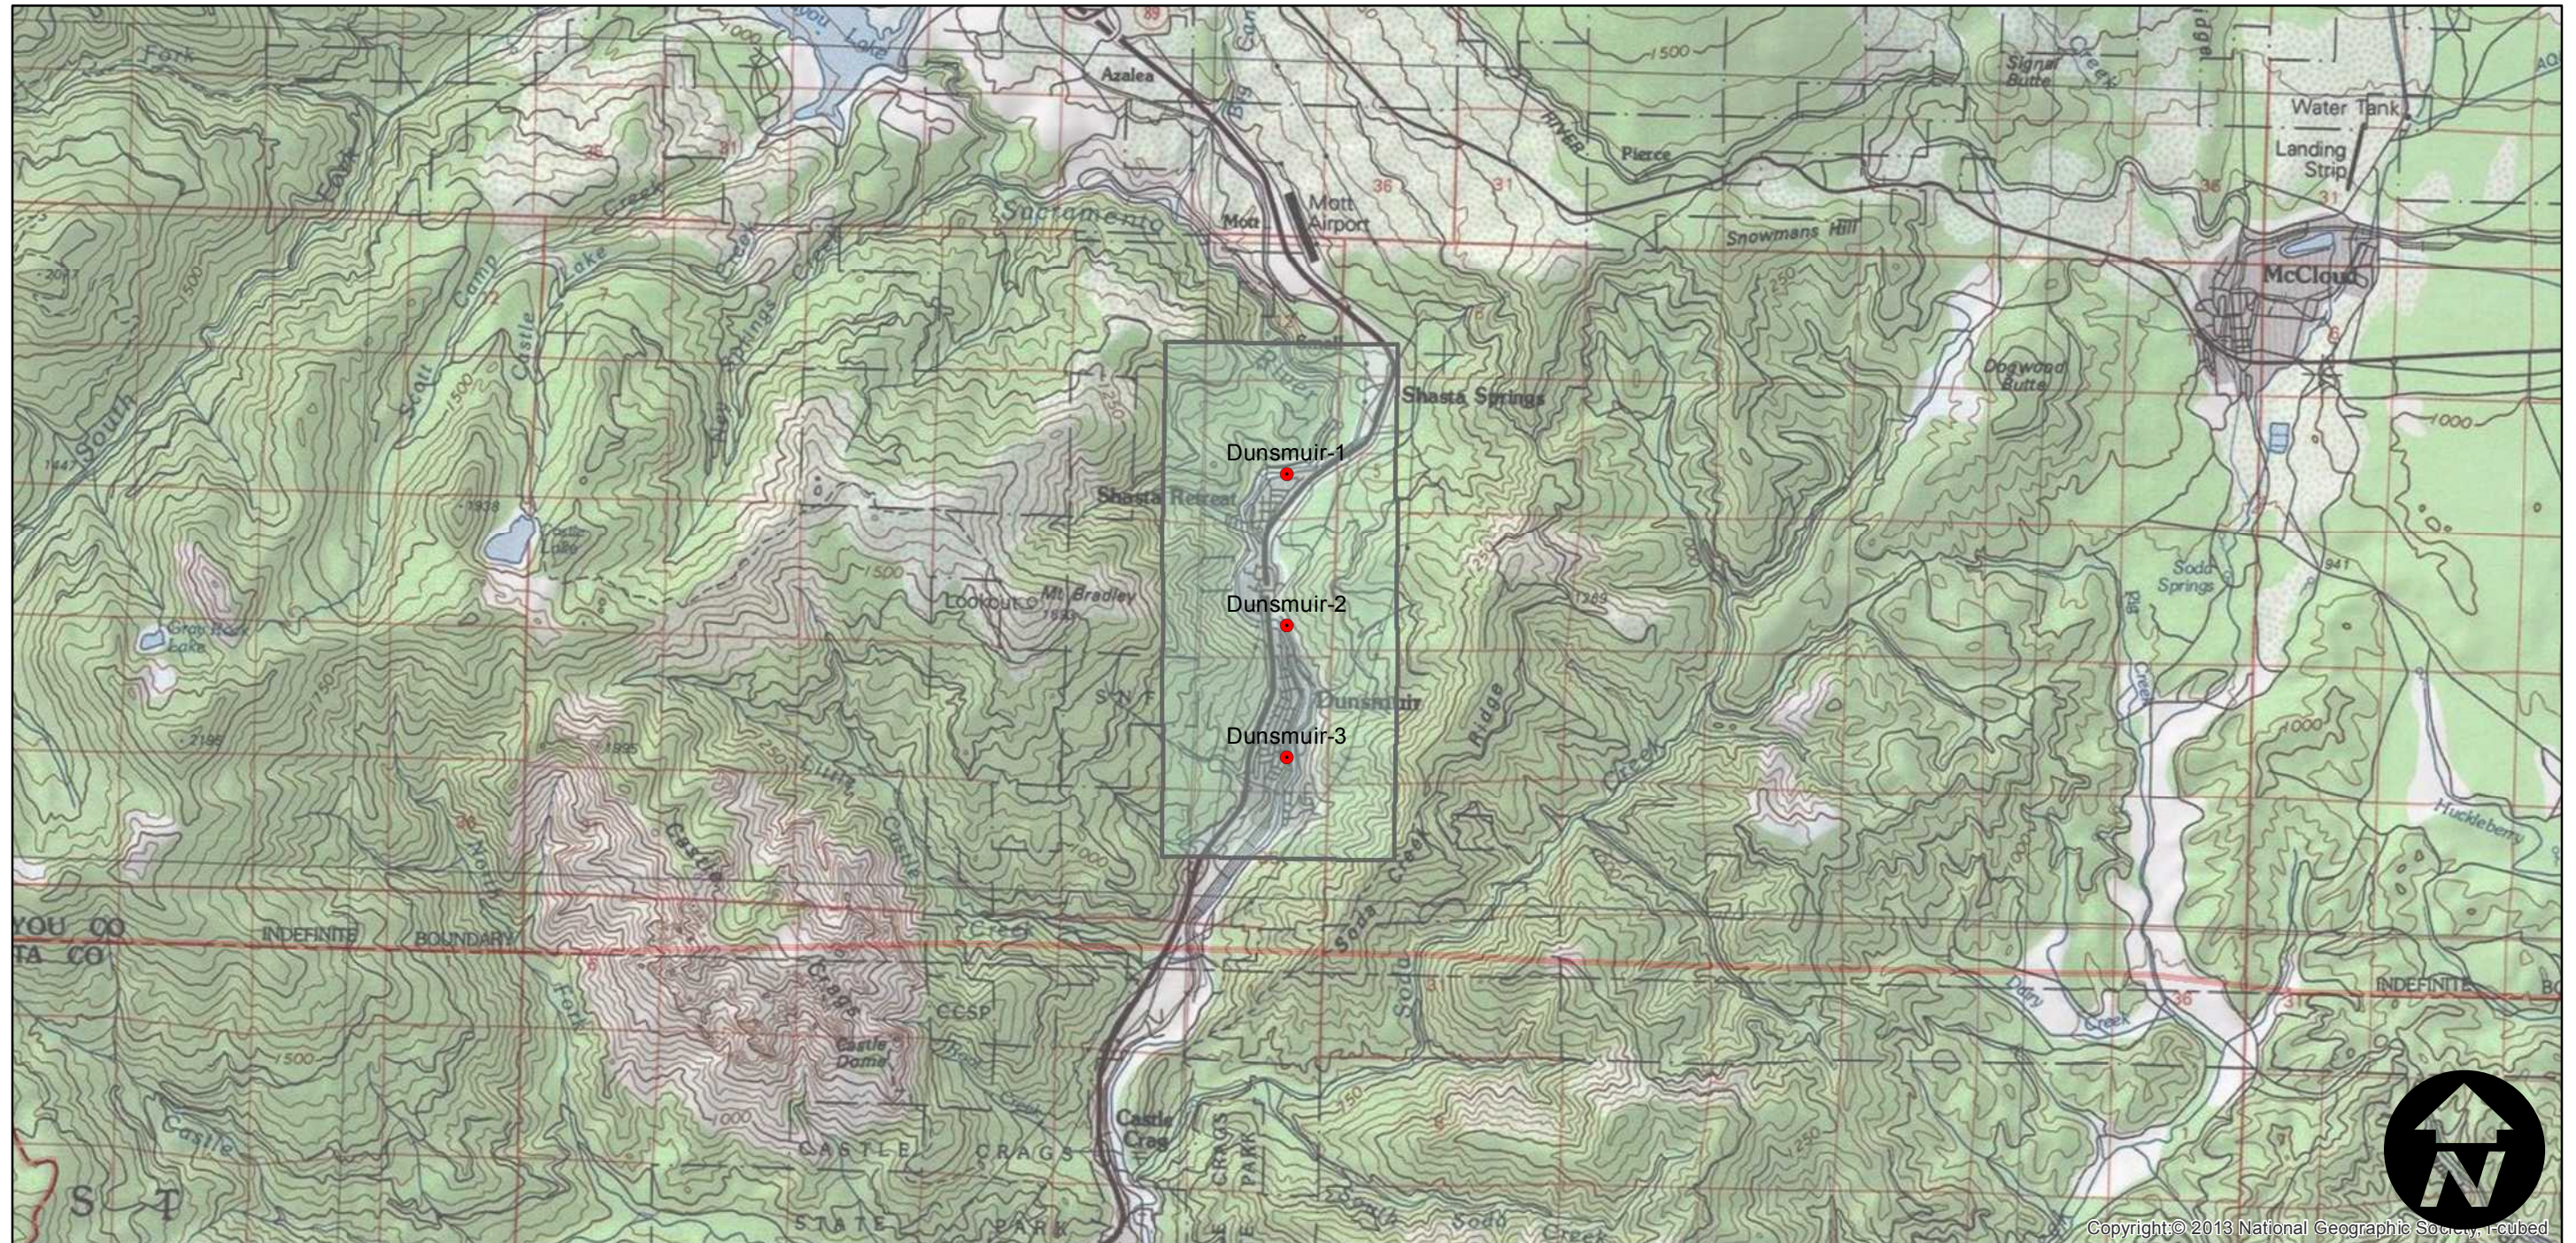

CAS-1957

Counties: Siskiyou
Flight date(s): 01-01-1957 to 12-31-1957
Scale: 1:12,000
Overlap: 0%

Complete Metadata:
<http://www.library.ucsb.edu/mil/aerial-photography-tools>

FLIGHT LOCATION

0 1.25 2.5 5 Miles

Index to Aerial Photography
Page 7 of 7

Scale of this index: 1:80,000

Copyright © 2013 National Geographic Society, Inc.