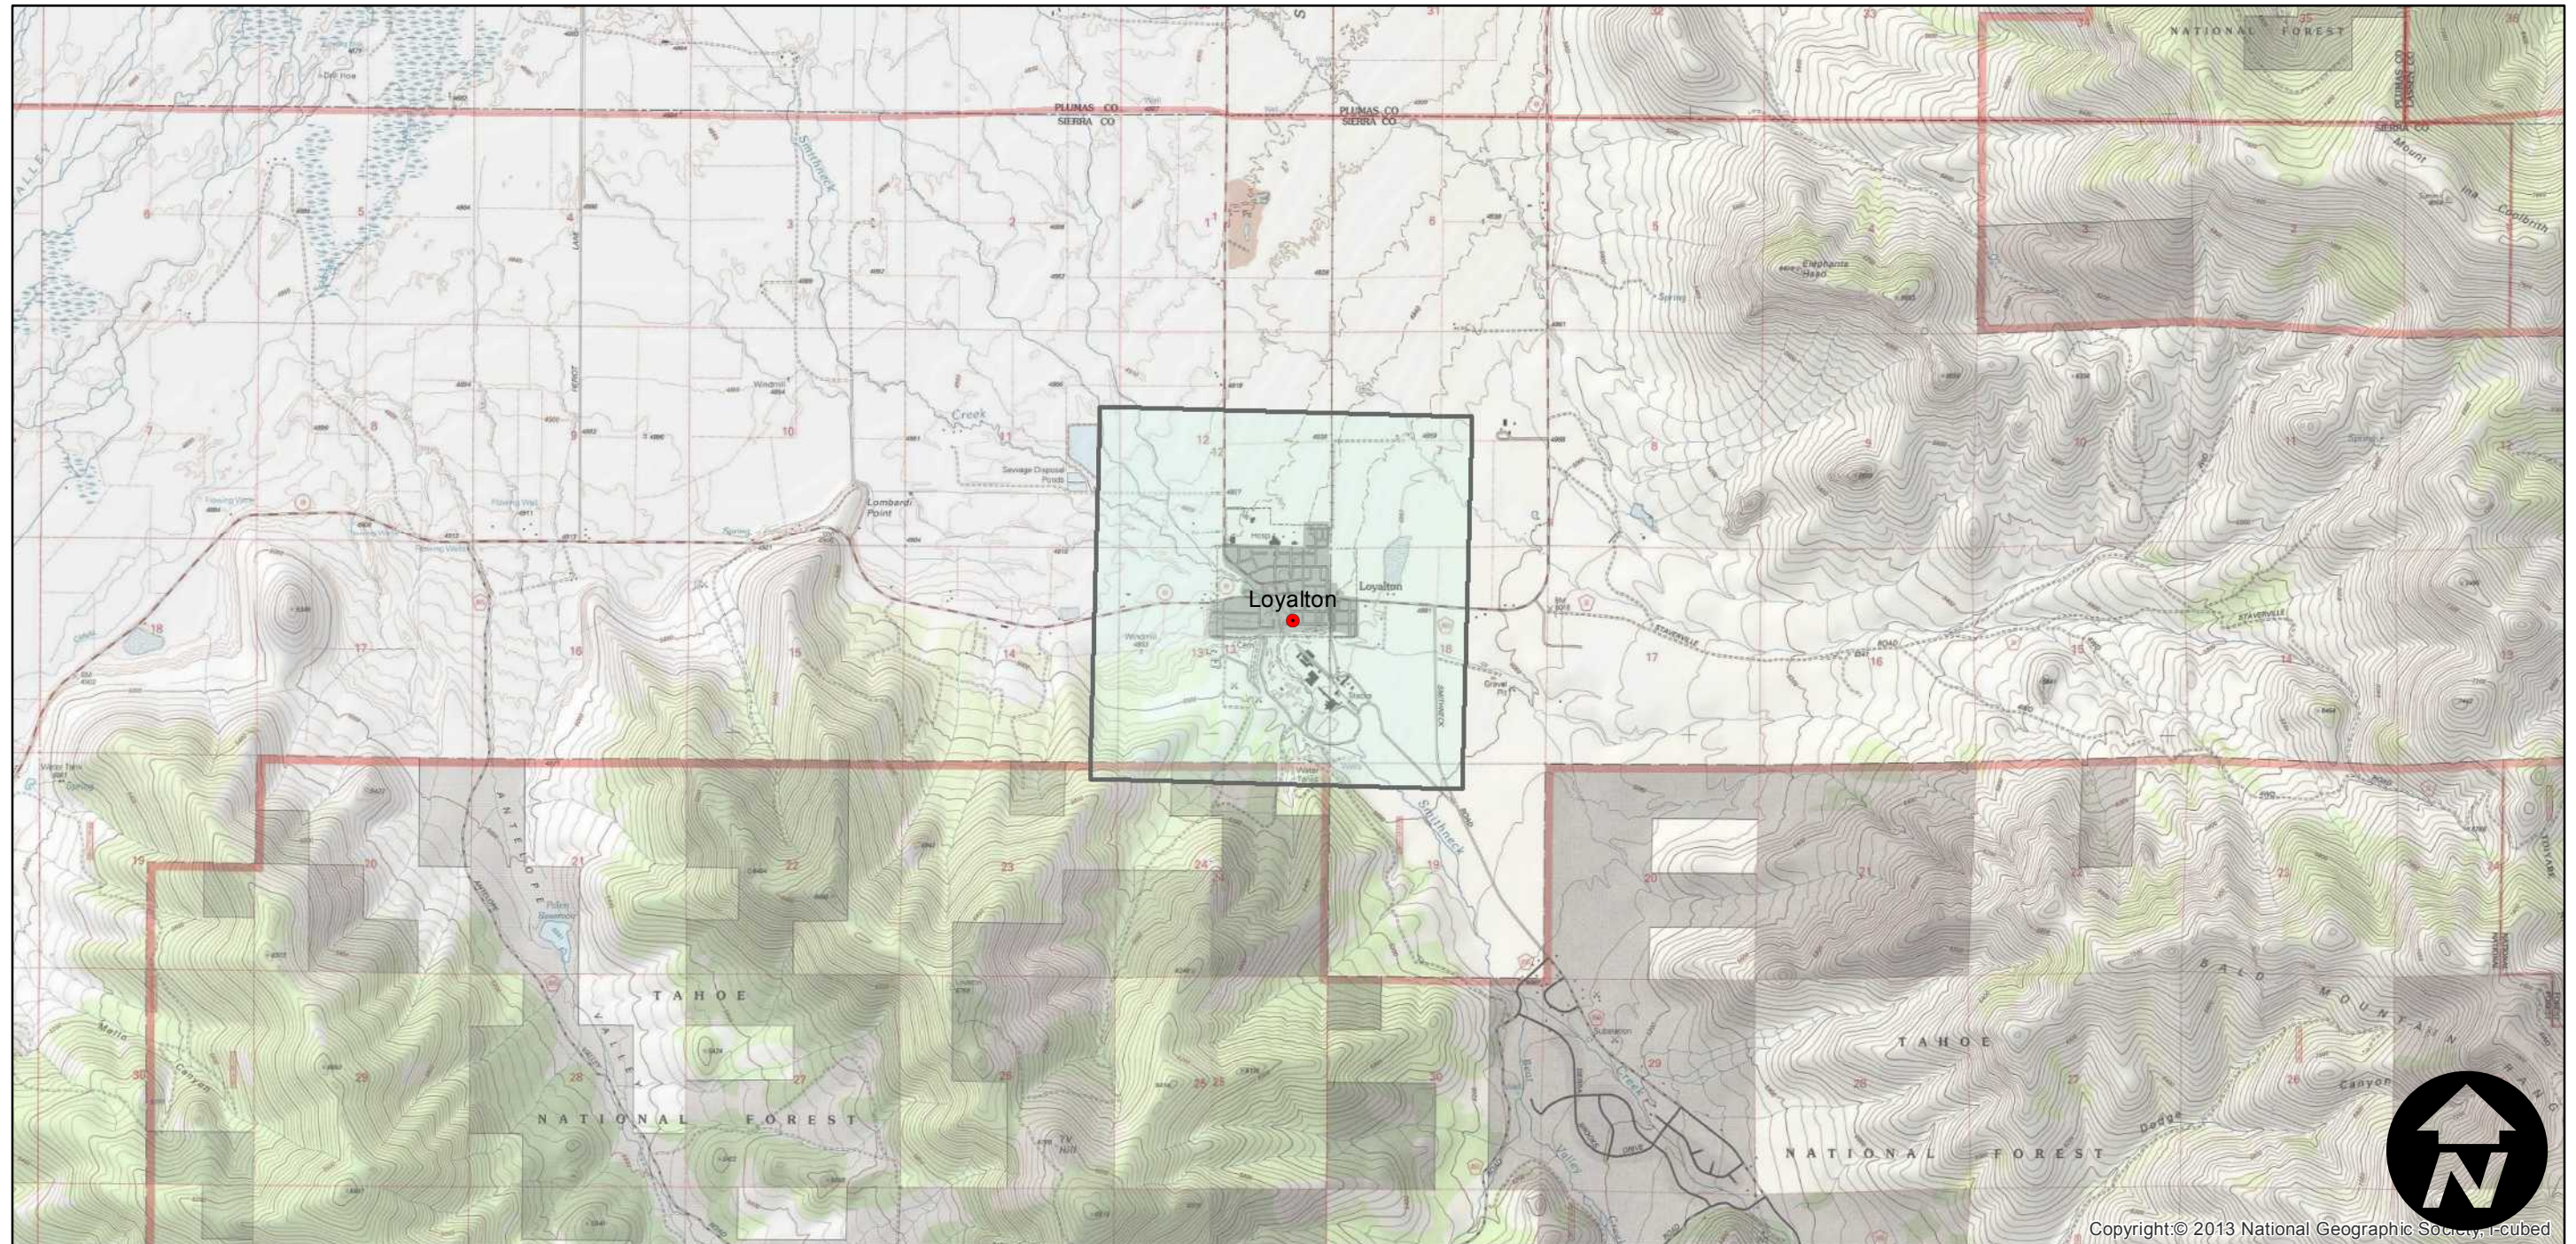

# CAS-1957

Counties: Sierra  
Flight date(s): 01-01-1957 to 12-31-1957  
Scale: 1:12,000  
Overlap: 0%

Complete Metadata:  
<http://www.library.ucsb.edu/mil/aerial-photography-tools>

## FLIGHT LOCATION

0 1 2 4 Miles

Index to Aerial Photography

Scale of this index: 1:50,000

Copyright © 2013 National Geographic Society, i-cubed