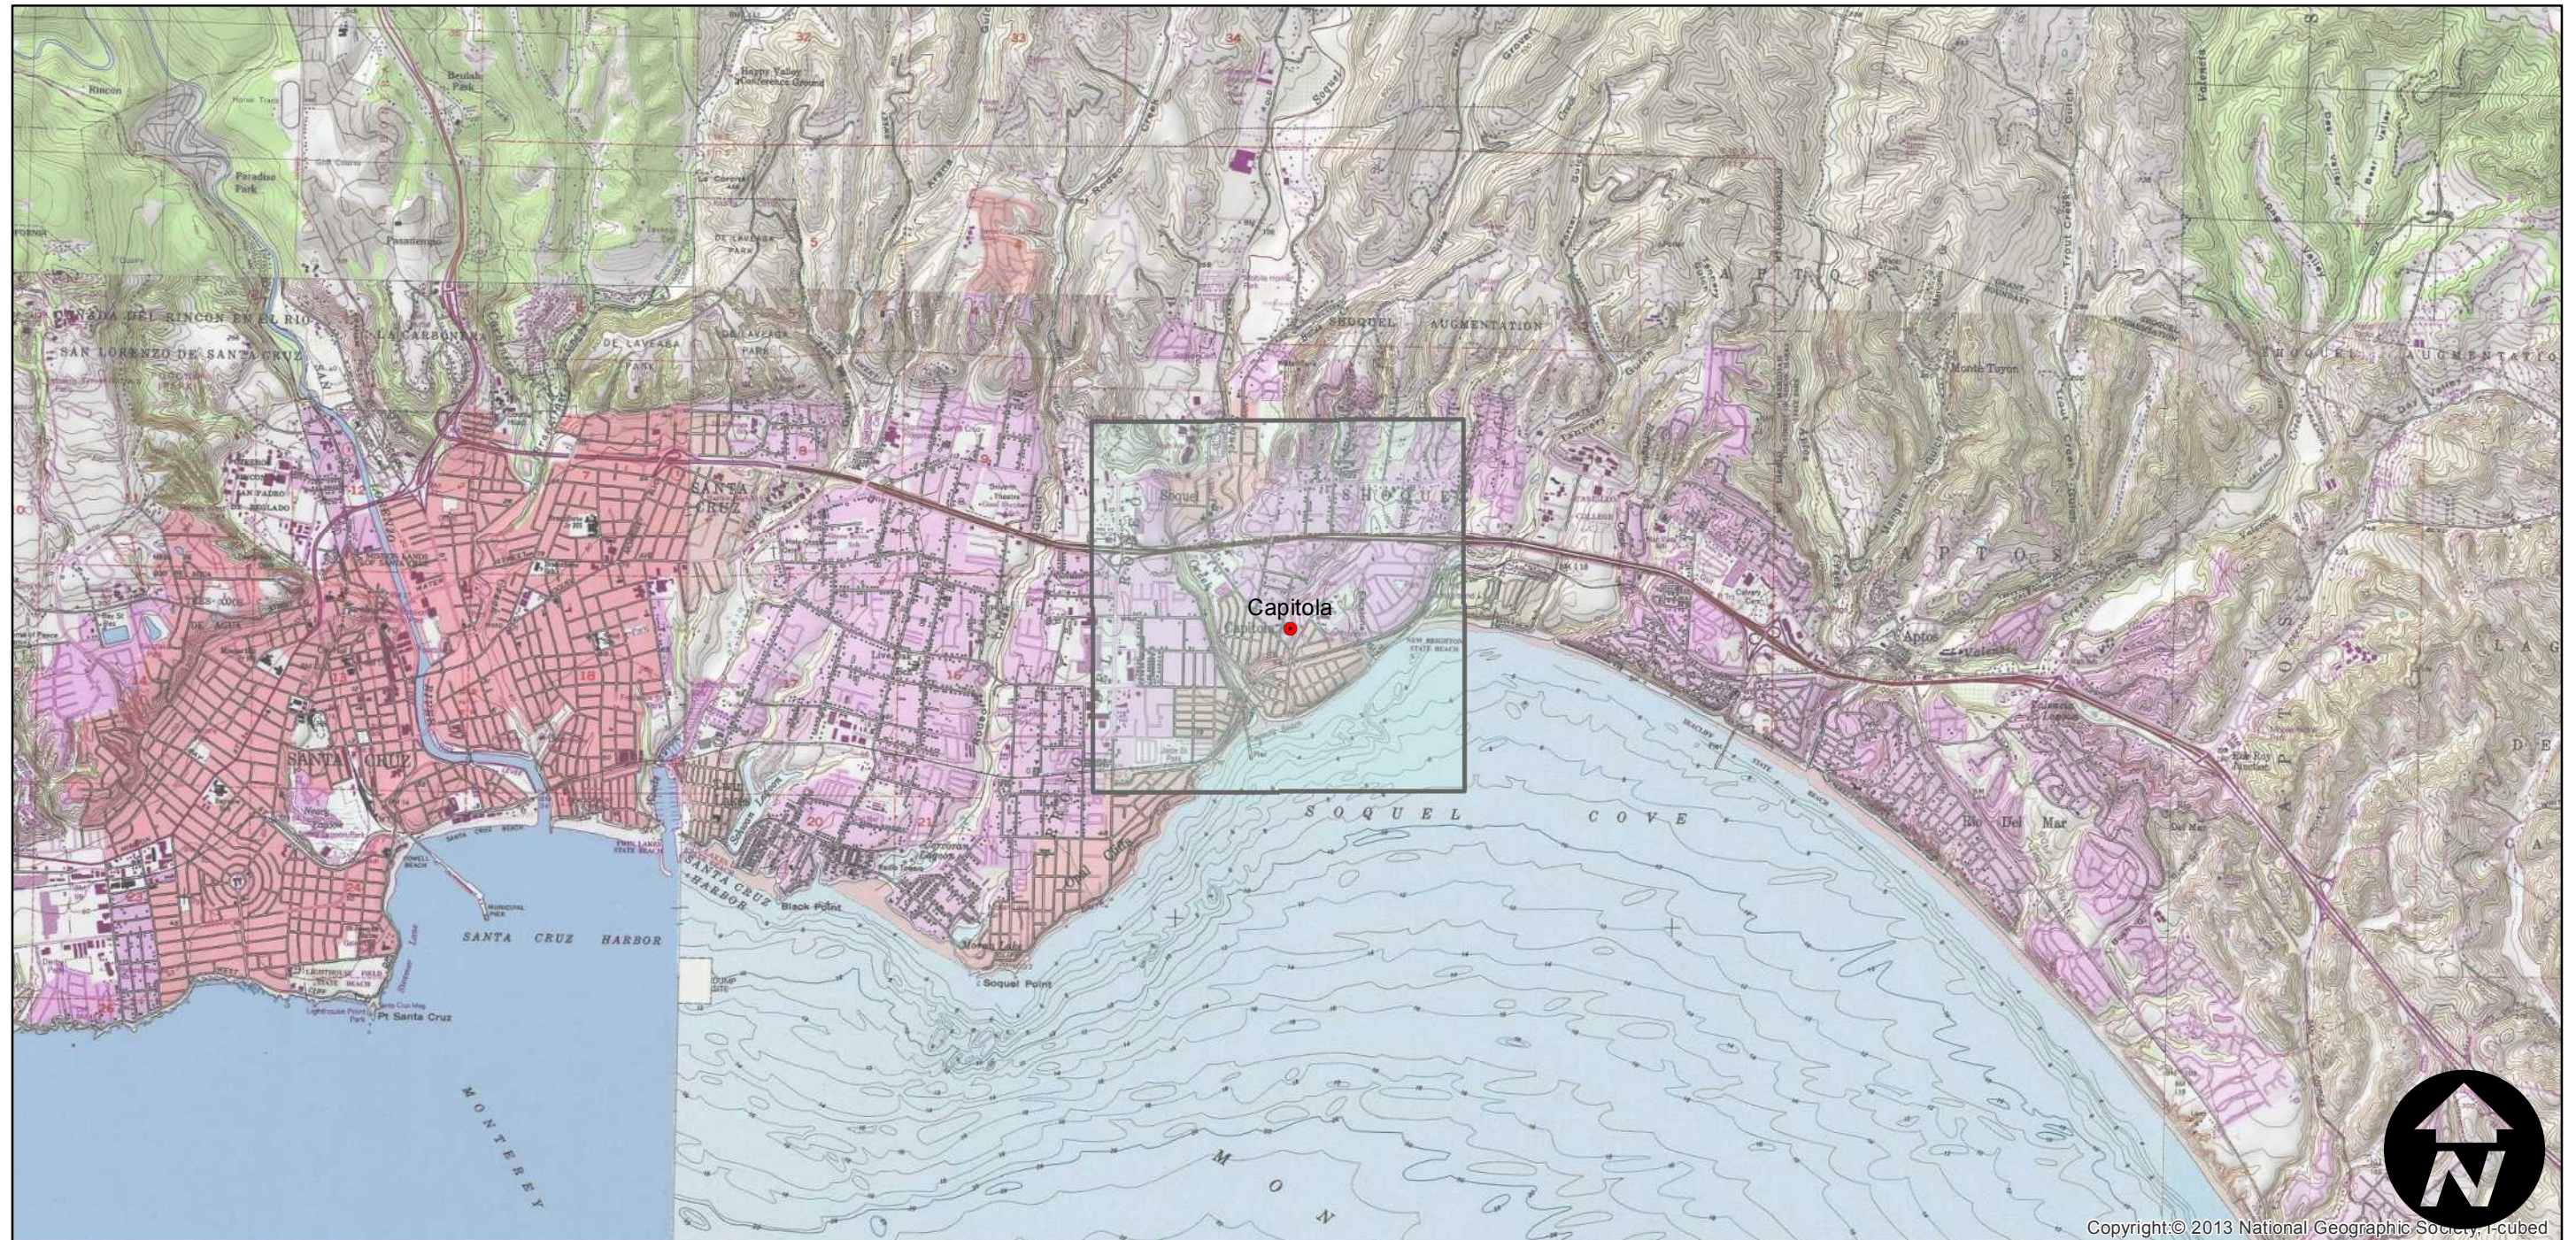

CAS-1957

Counties: Santa Cruz
Flight date(s): 01-01-1957 to 12-31-1957
Scale: 1:12,000
Overlap: 0%

Complete Metadata:
<http://www.library.ucsb.edu/mil/aerial-photography-tools>

FLIGHT LOCATION

Index to Aerial Photography

Scale of this index: 1:50,000

Copyright:© 2013 National Geographic Society, I-cubed