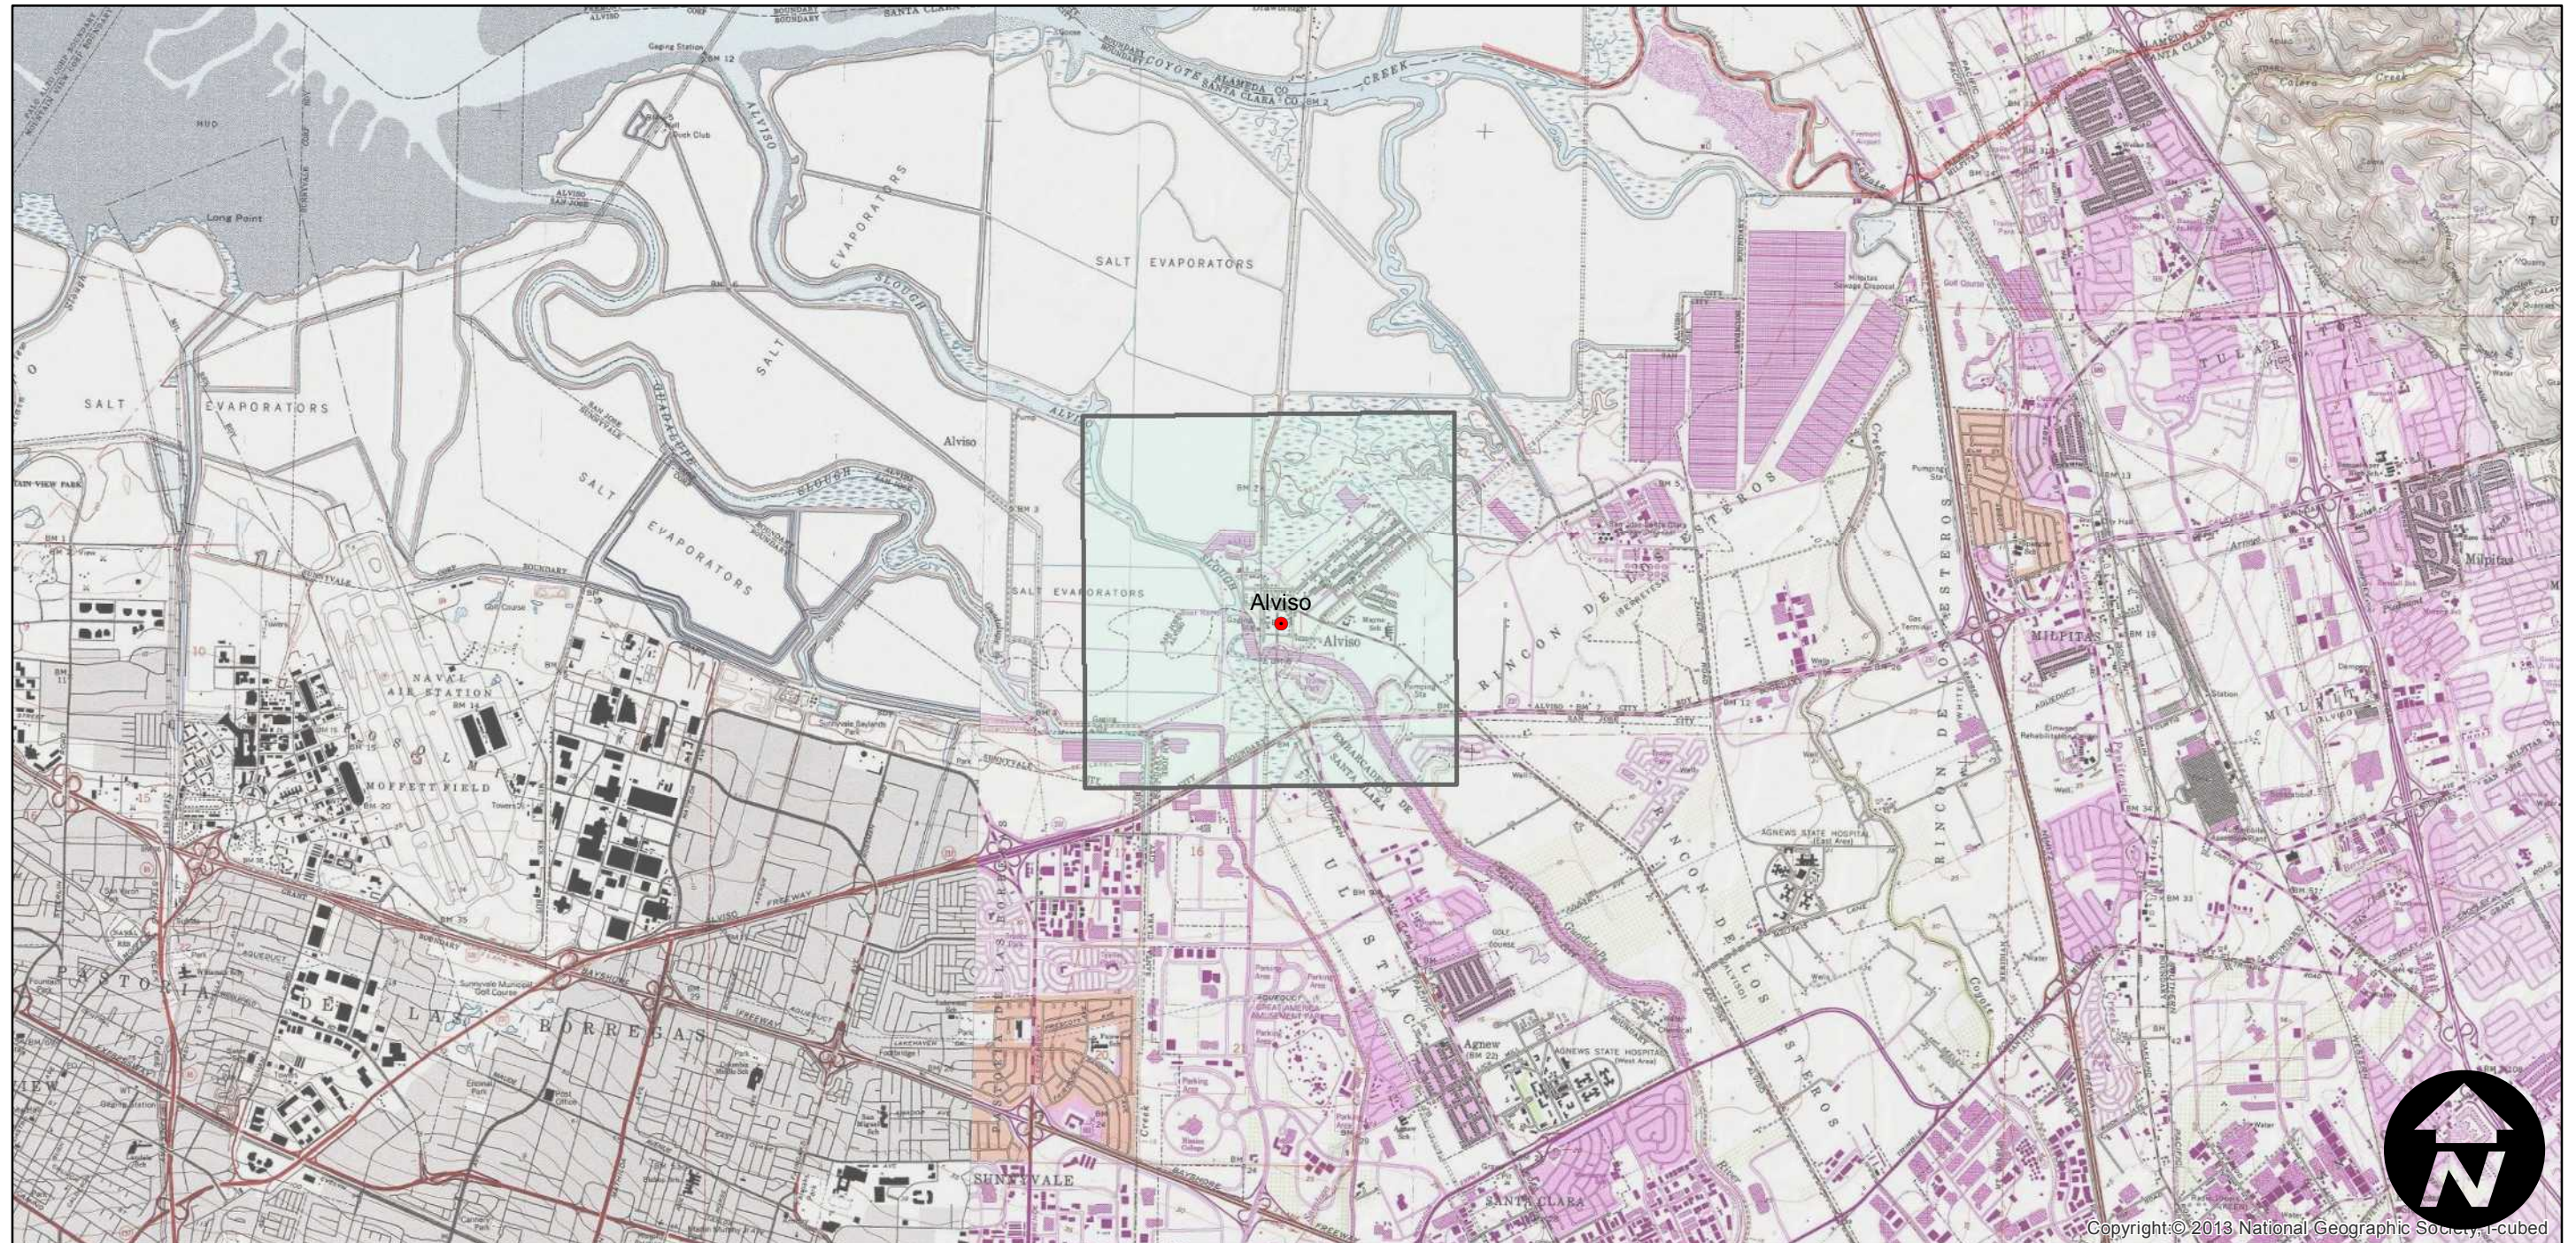

CAS-1957

Counties: Santa Clara
Flight date(s): 01-01-1957 to 12-31-1957
Scale: 1:12,000
Overlap: 0%

Complete Metadata:
<http://www.library.ucsb.edu/mil/aerial-photography-tools>

FLIGHT LOCATION

0 1 2 4 Miles

Index to Aerial Photography

Scale of this index: 1:50,000

Copyright © 2013 National Geographic Society, I-cubed