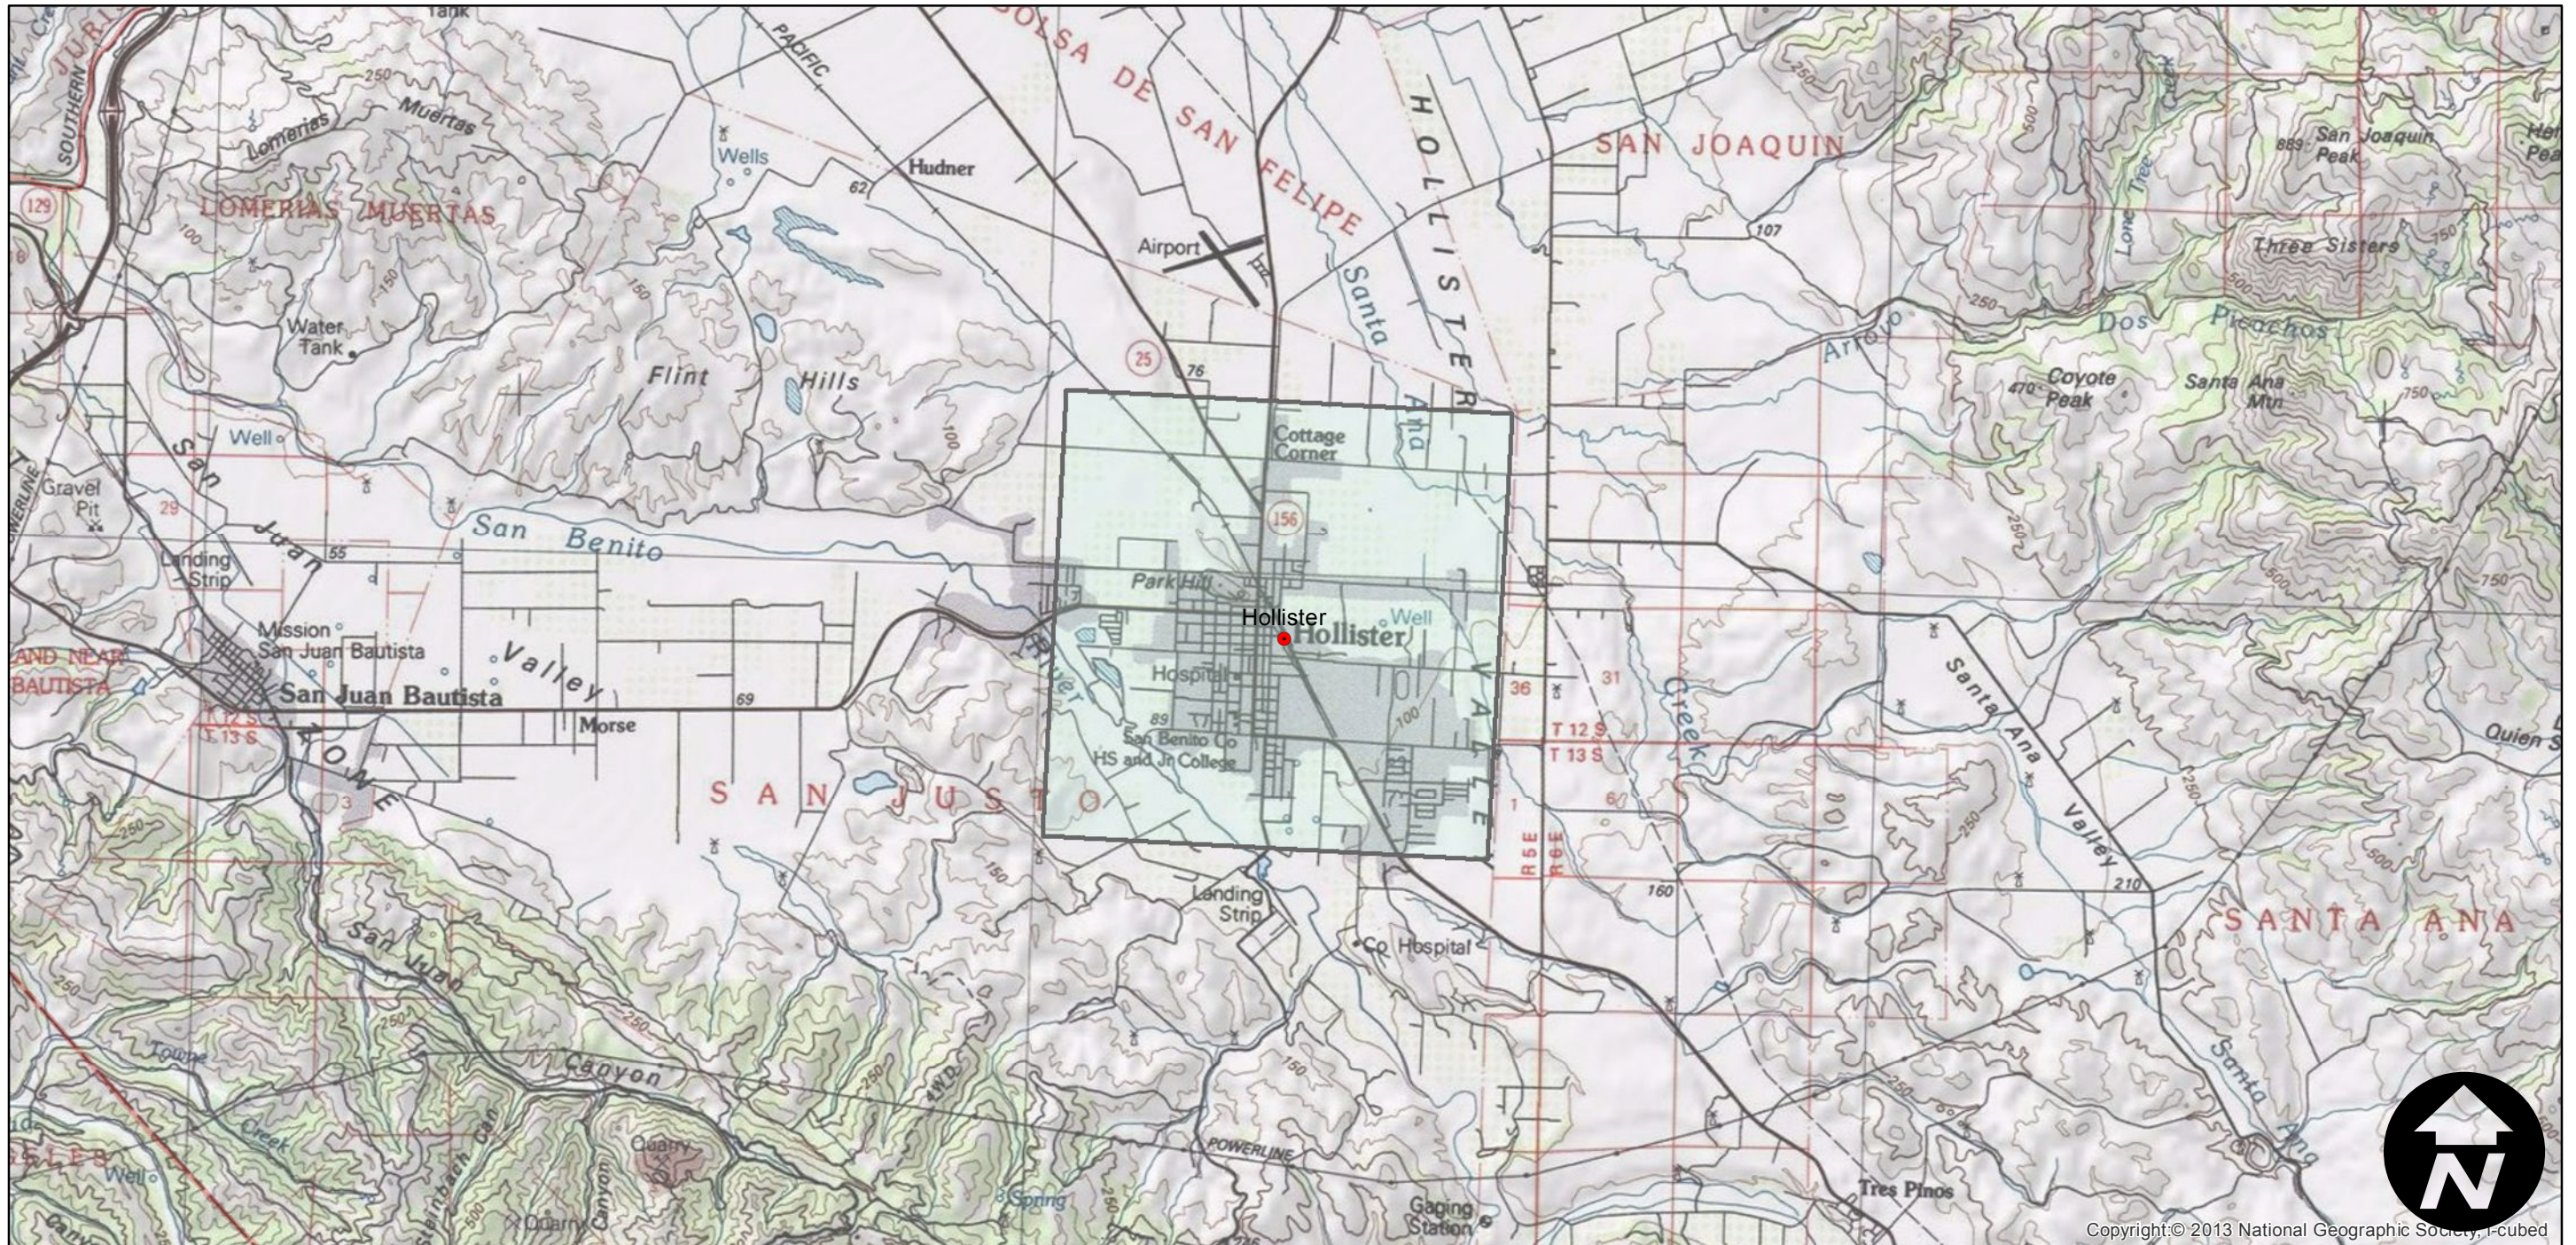

CAS-1957

Counties: San Benito
Flight date(s): 01-01-1957 to 12-31-1957
Scale: 1:24,000
Overlap: 0%

Complete Metadata:
<http://www.library.ucsb.edu/mil/aerial-photography-tools>

FLIGHT LOCATION

0 1.25 2.5 5 Miles

Index to Aerial Photography

Scale of this index: 1:80,000

Copyright © 2013 National Geographic Society, I-cubed