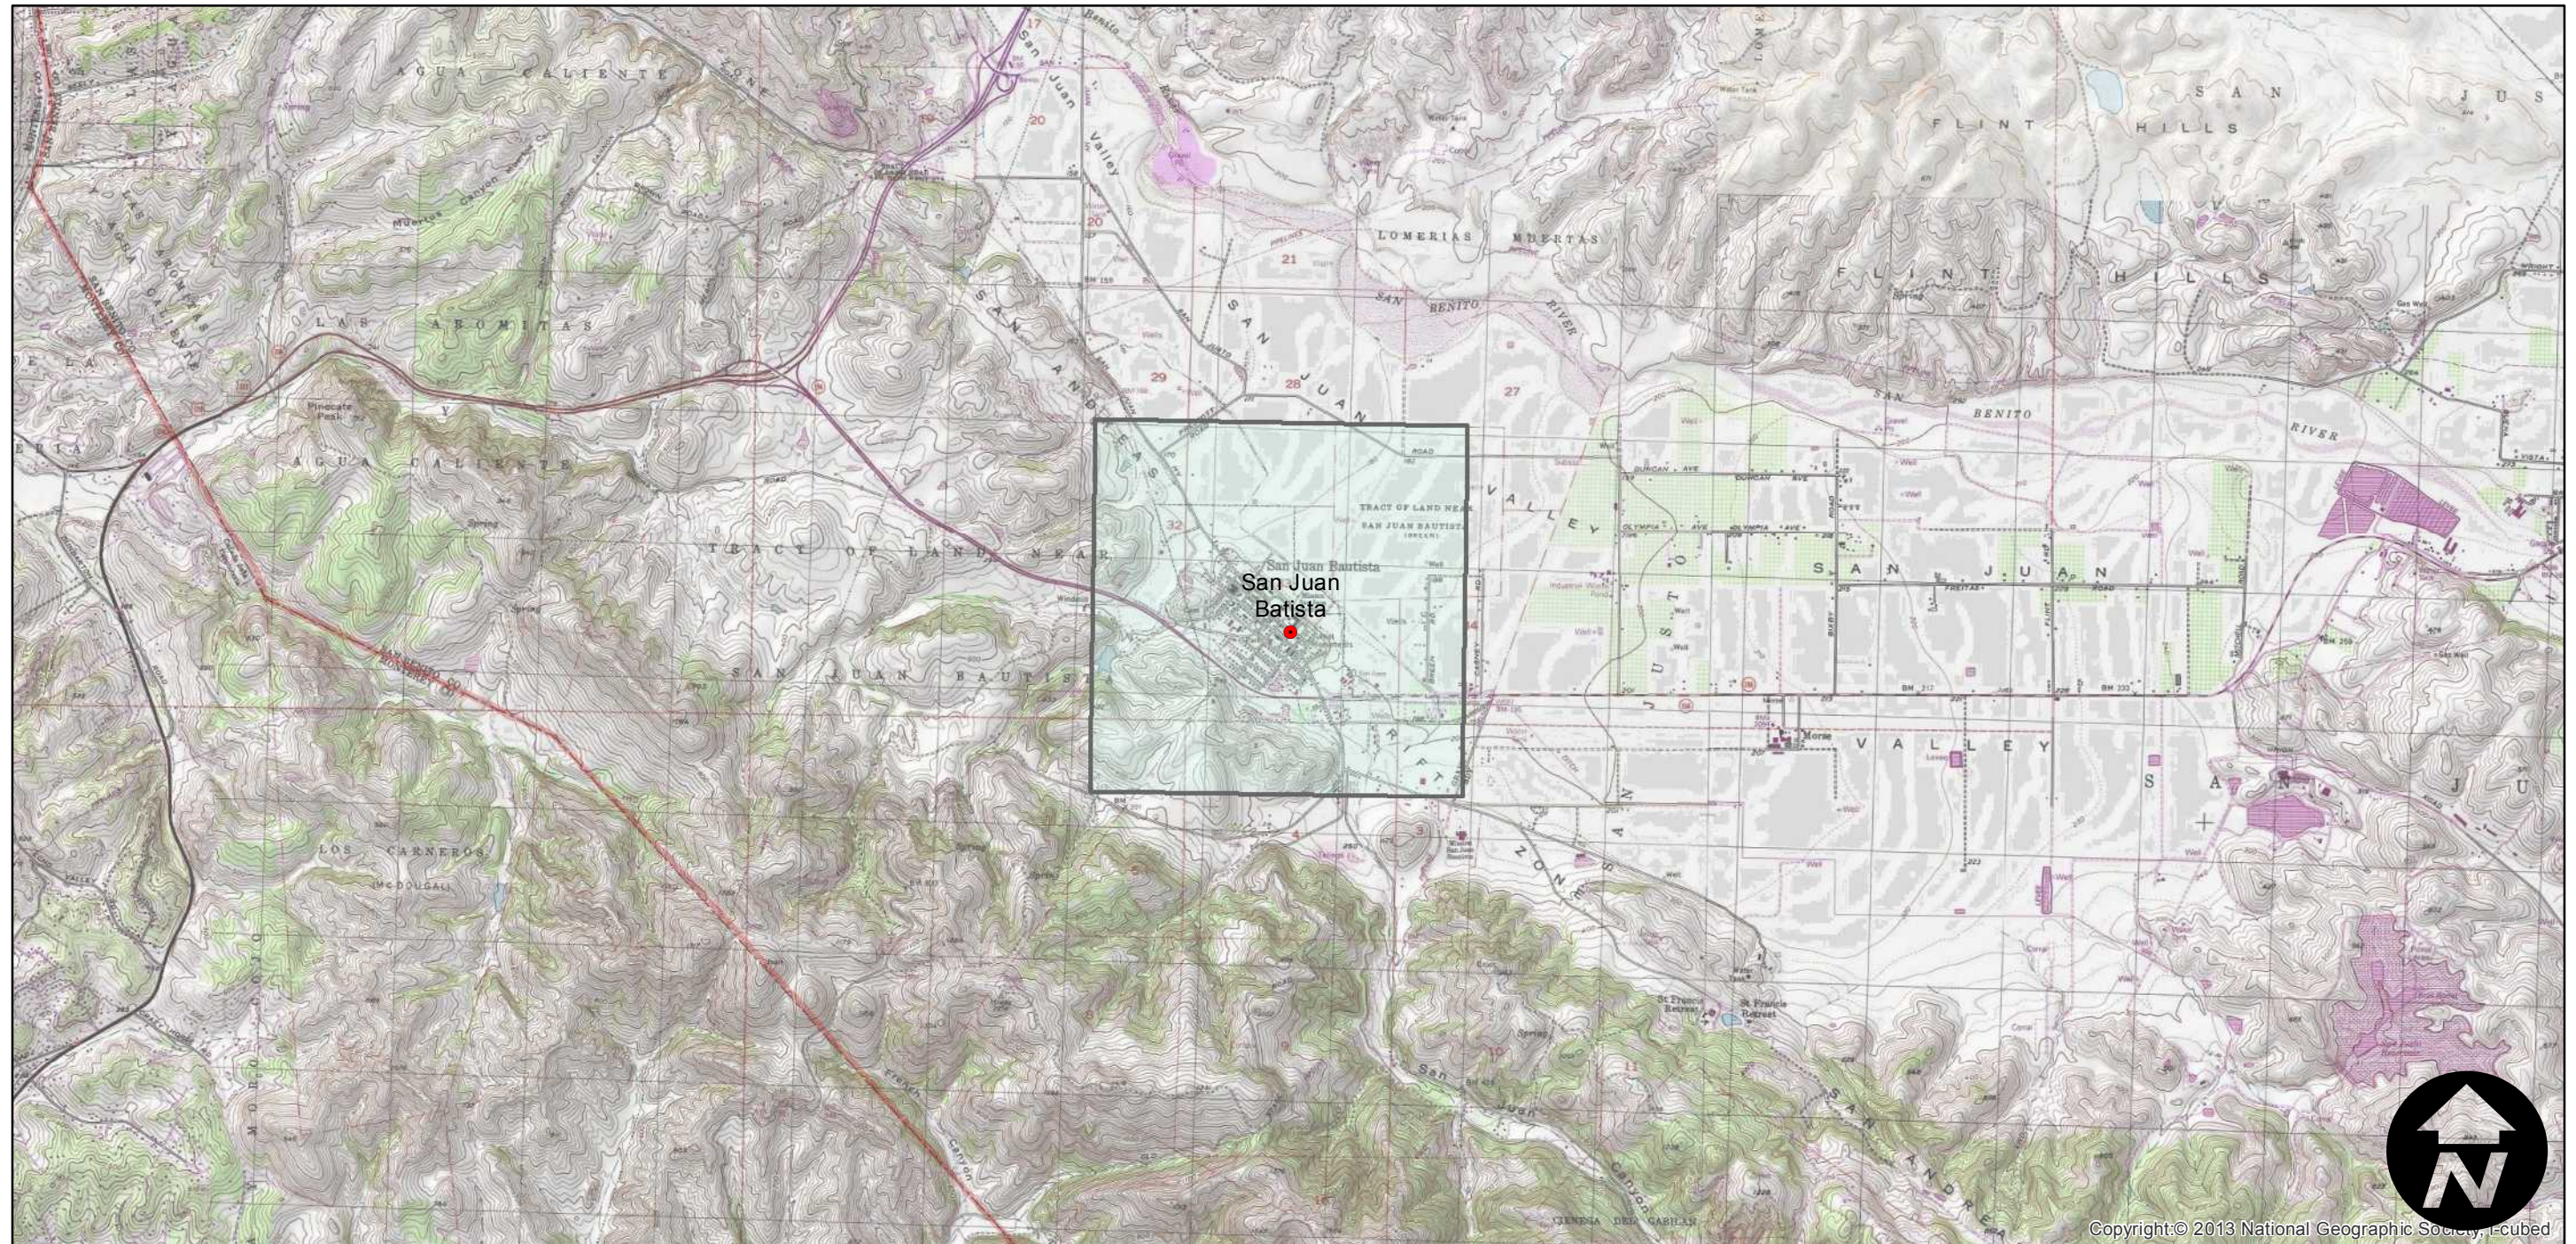

# CAS-1957

Counties: San Benito  
Flight date(s): 01-01-1957 to 12-31-1957  
Scale: 1:12,000  
Overlap: 0%

Complete Metadata:  
<http://www.library.ucsb.edu/mil/aerial-photography-tools>

## FLIGHT LOCATION

Index to Aerial Photography

Scale of this index: 1:50,000

Copyright © 2013 National Geographic Society, I-cubed