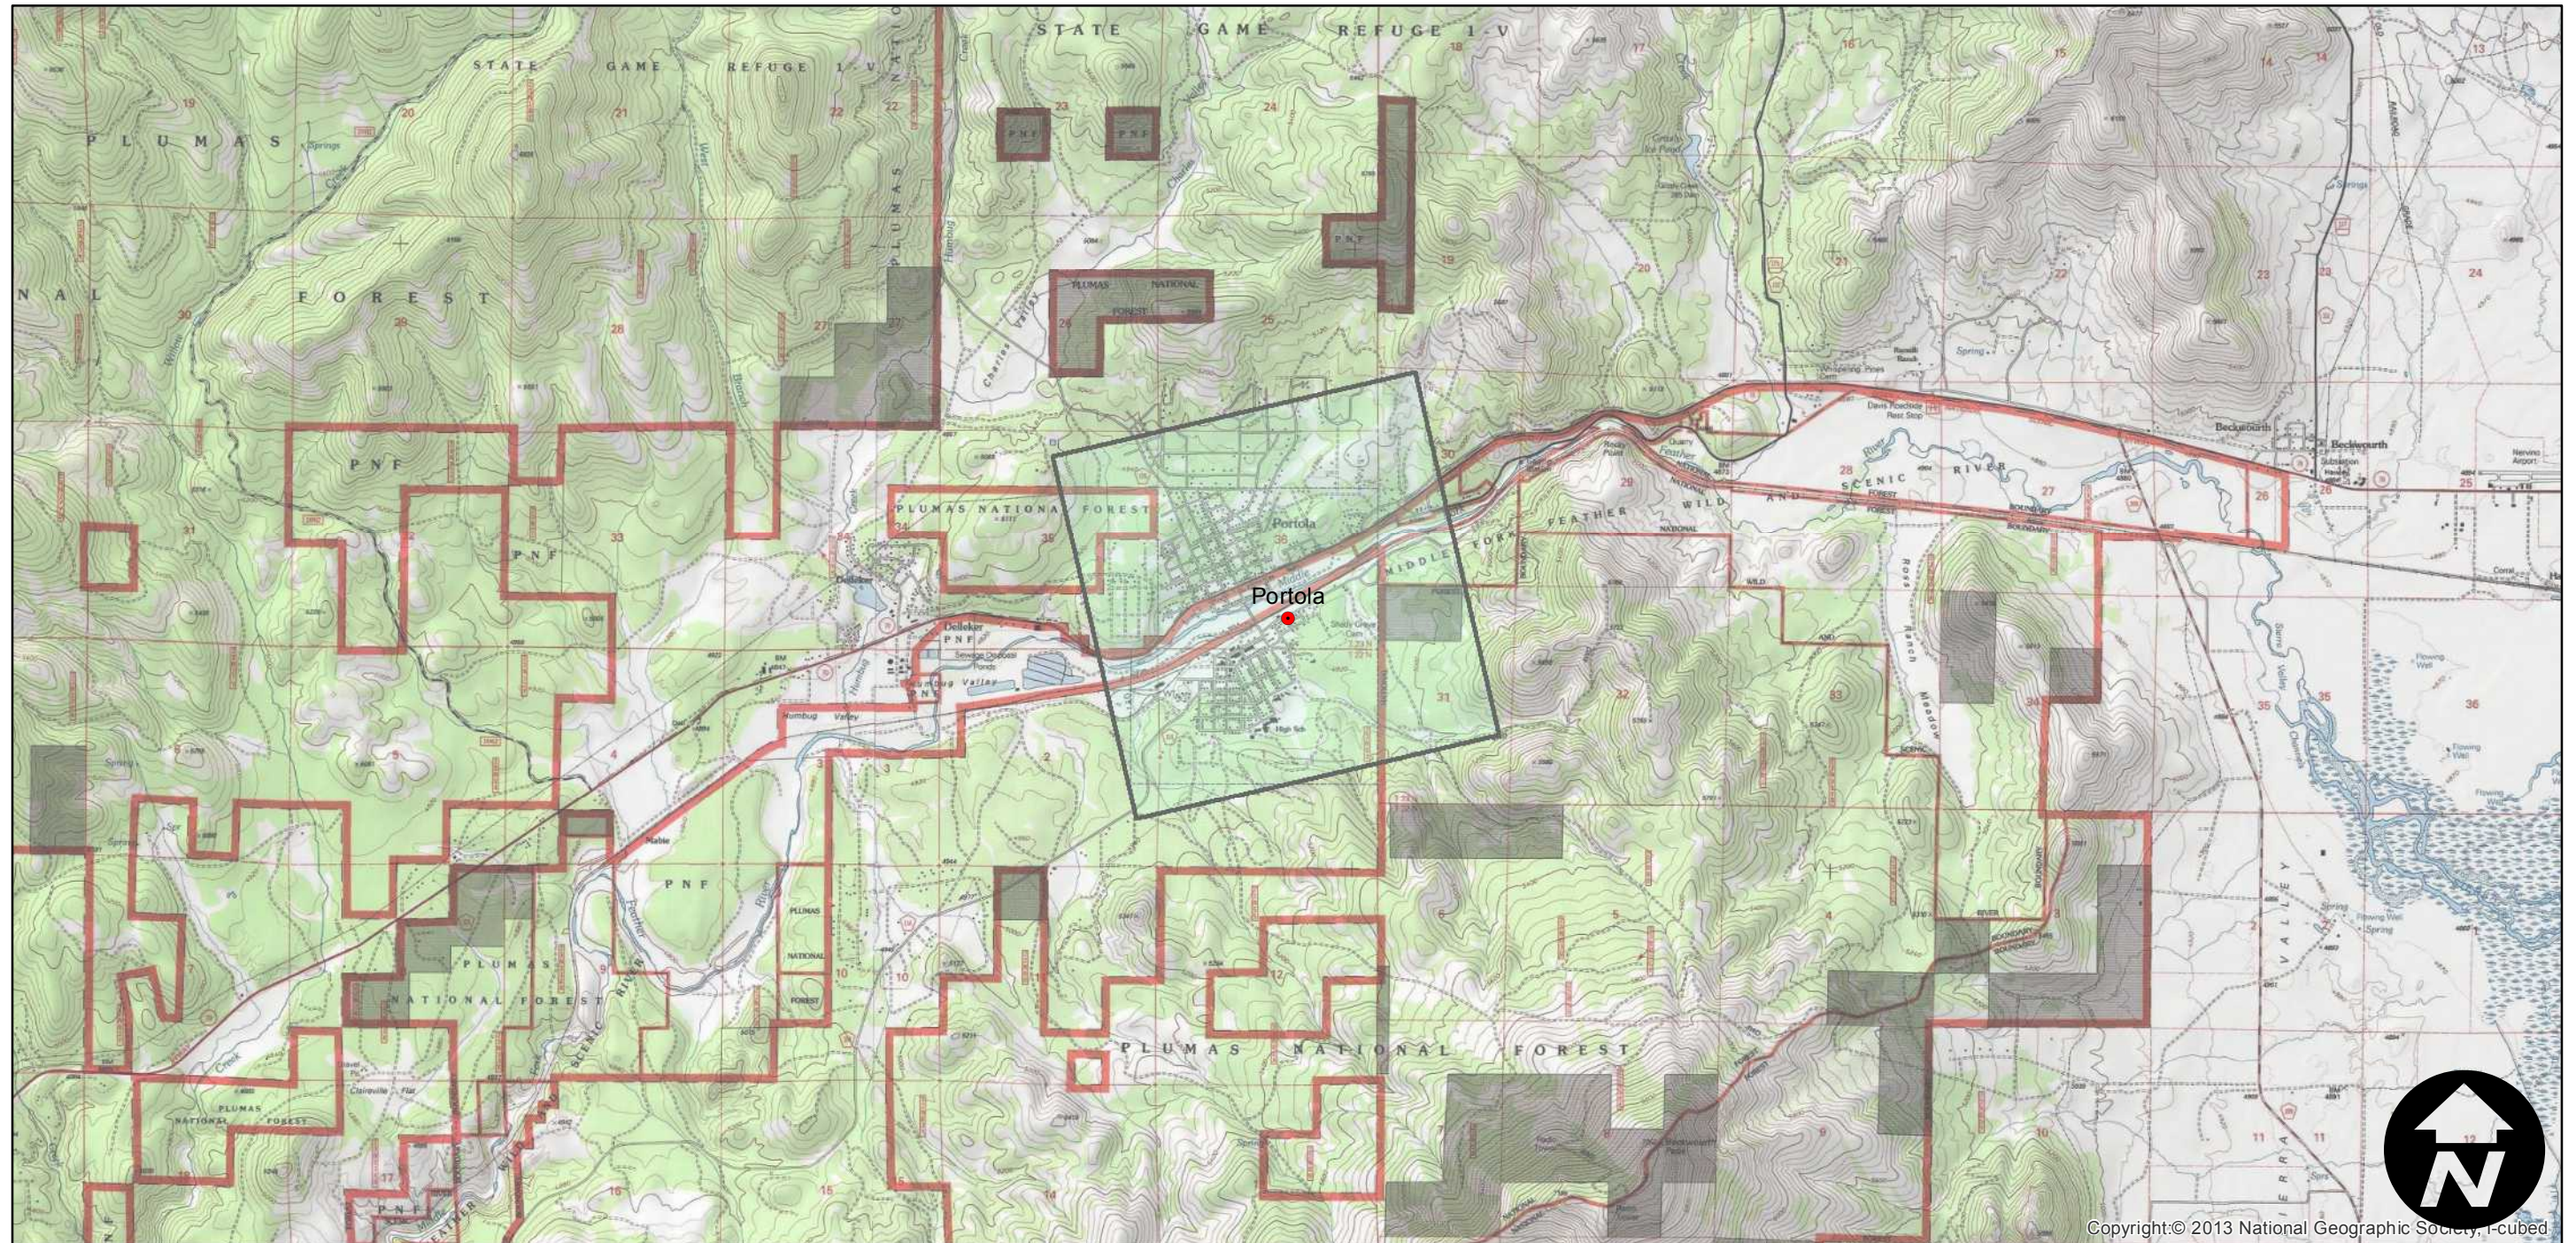

# CAS-1957

Counties: Plumas  
Flight date(s): 01-01-1957 to 12-31-1957  
Scale: 1:12,000  
Overlap: 0%

Complete Metadata:  
<http://www.library.ucsb.edu/mil/aerial-photography-tools>

## FLIGHT LOCATION

Index to Aerial Photography

Scale of this index: 1:50,000

Copyright: © 2013 National Geographic Society, i-cubed