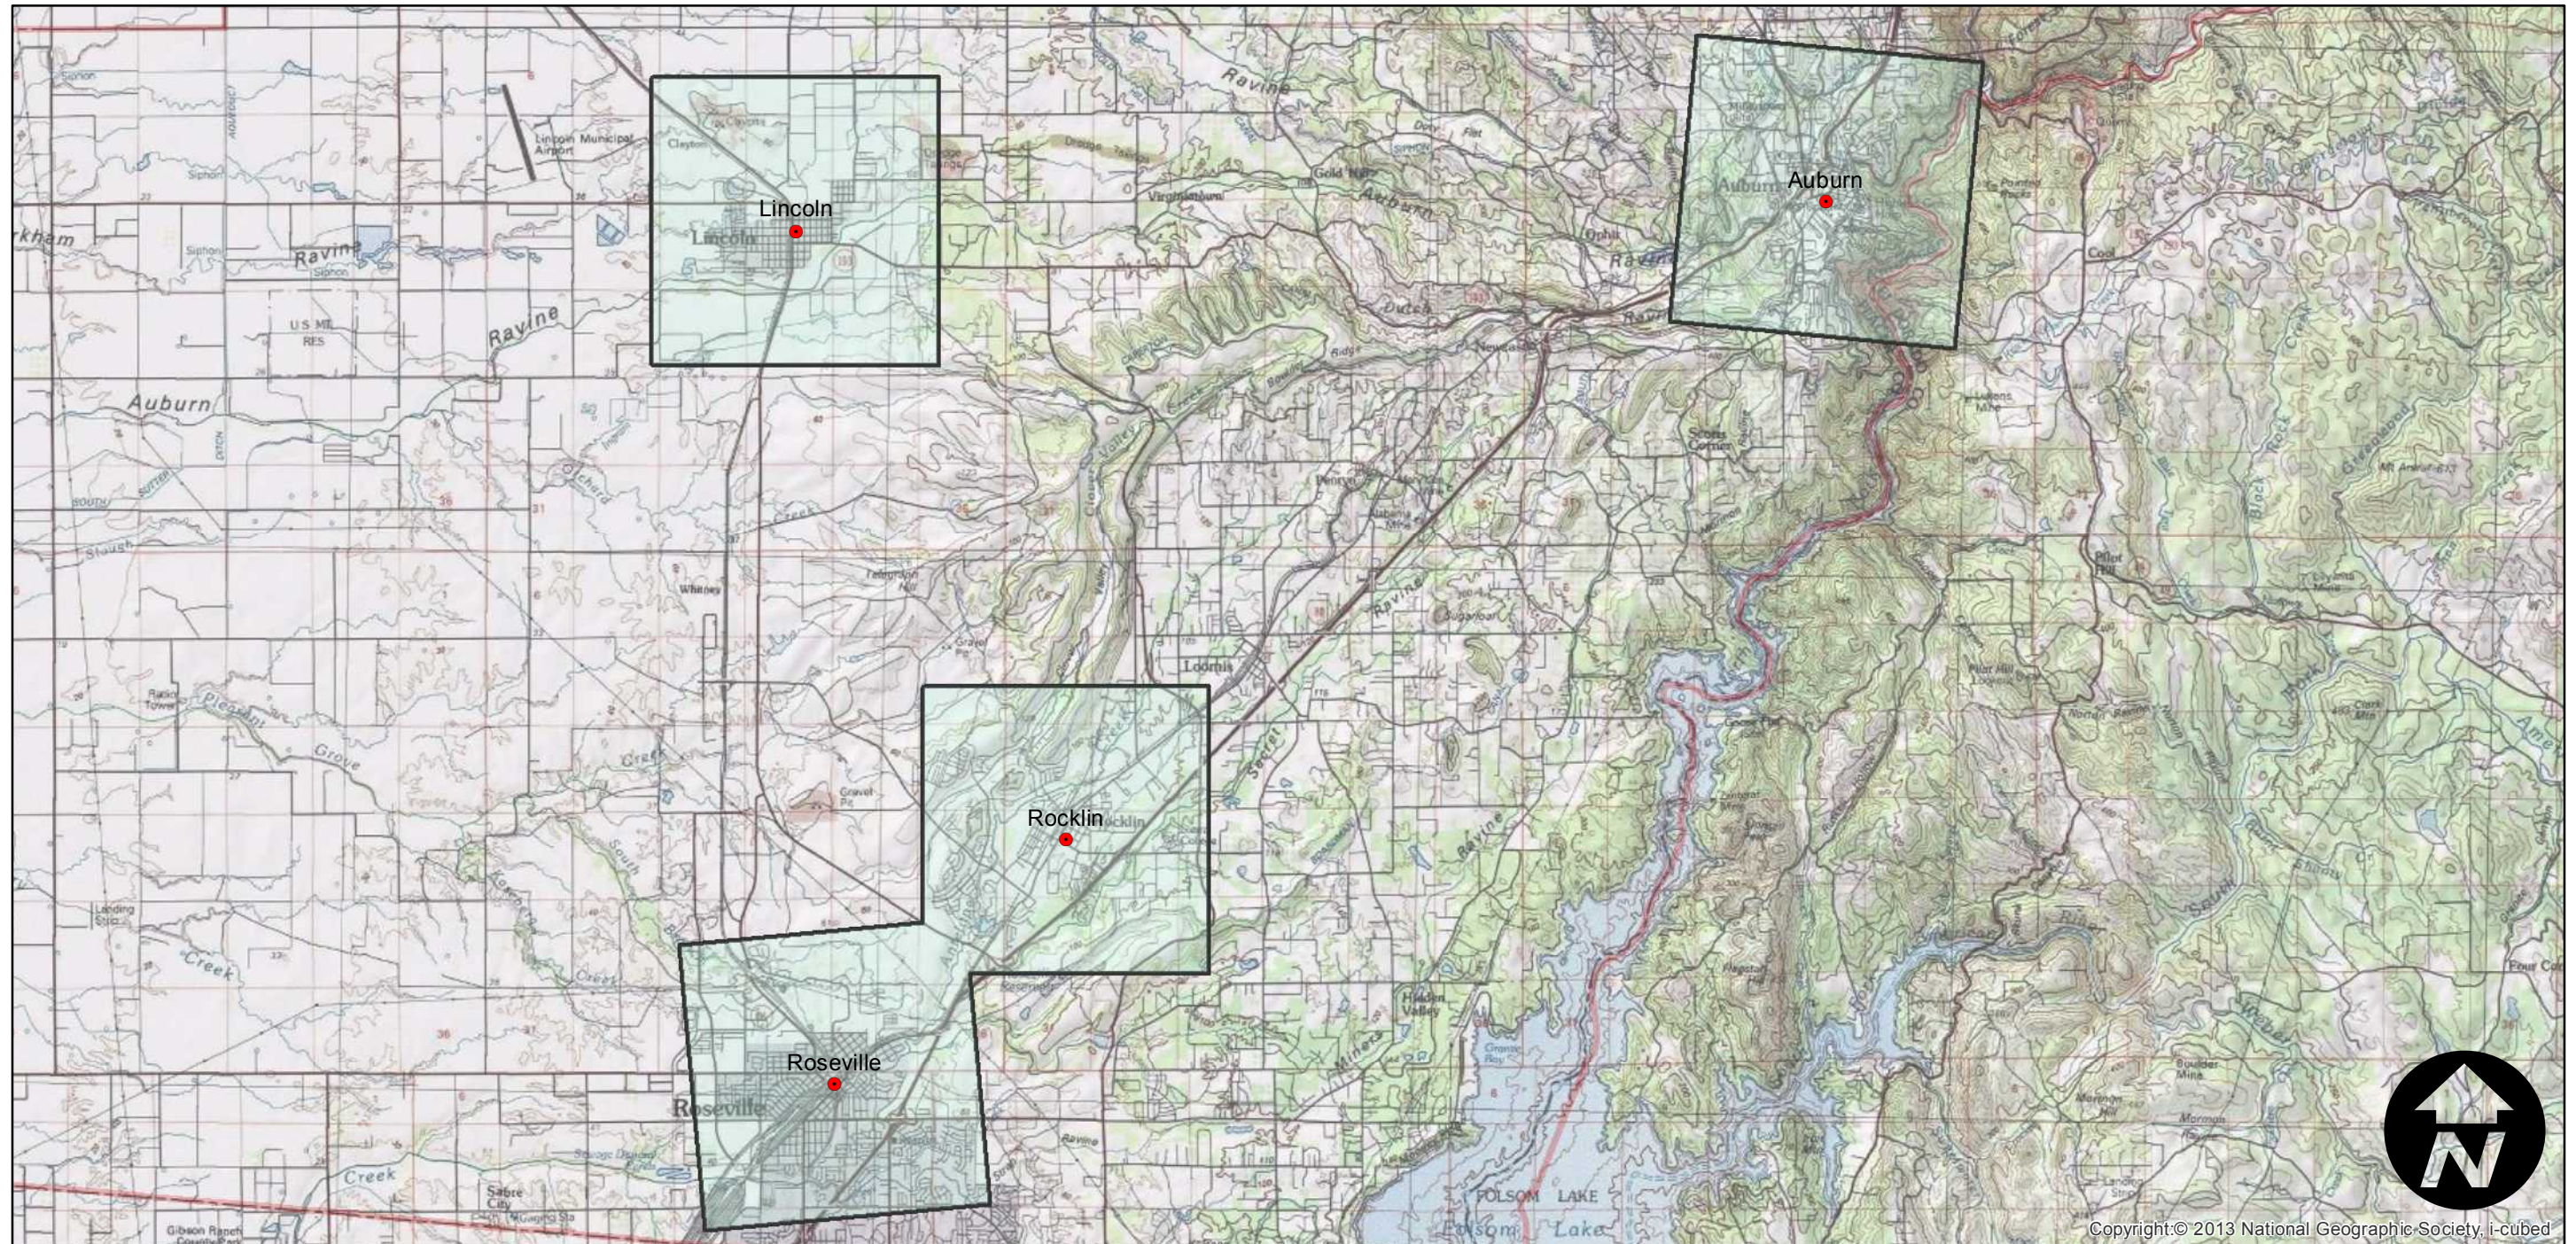

# CAS-1957

Counties: Placer  
Flight date(s): 1/1/1957 to 12/31/1957  
Scale: 1:24,000  
Overlap: 0%

Complete Metadata:  
<http://www.library.ucsb.edu/mil/aerial-photography-tools>

Index to Aerial Photography

Scale of this index: 1:160,000

Copyright © 2013 National Geographic Society, i-cubed