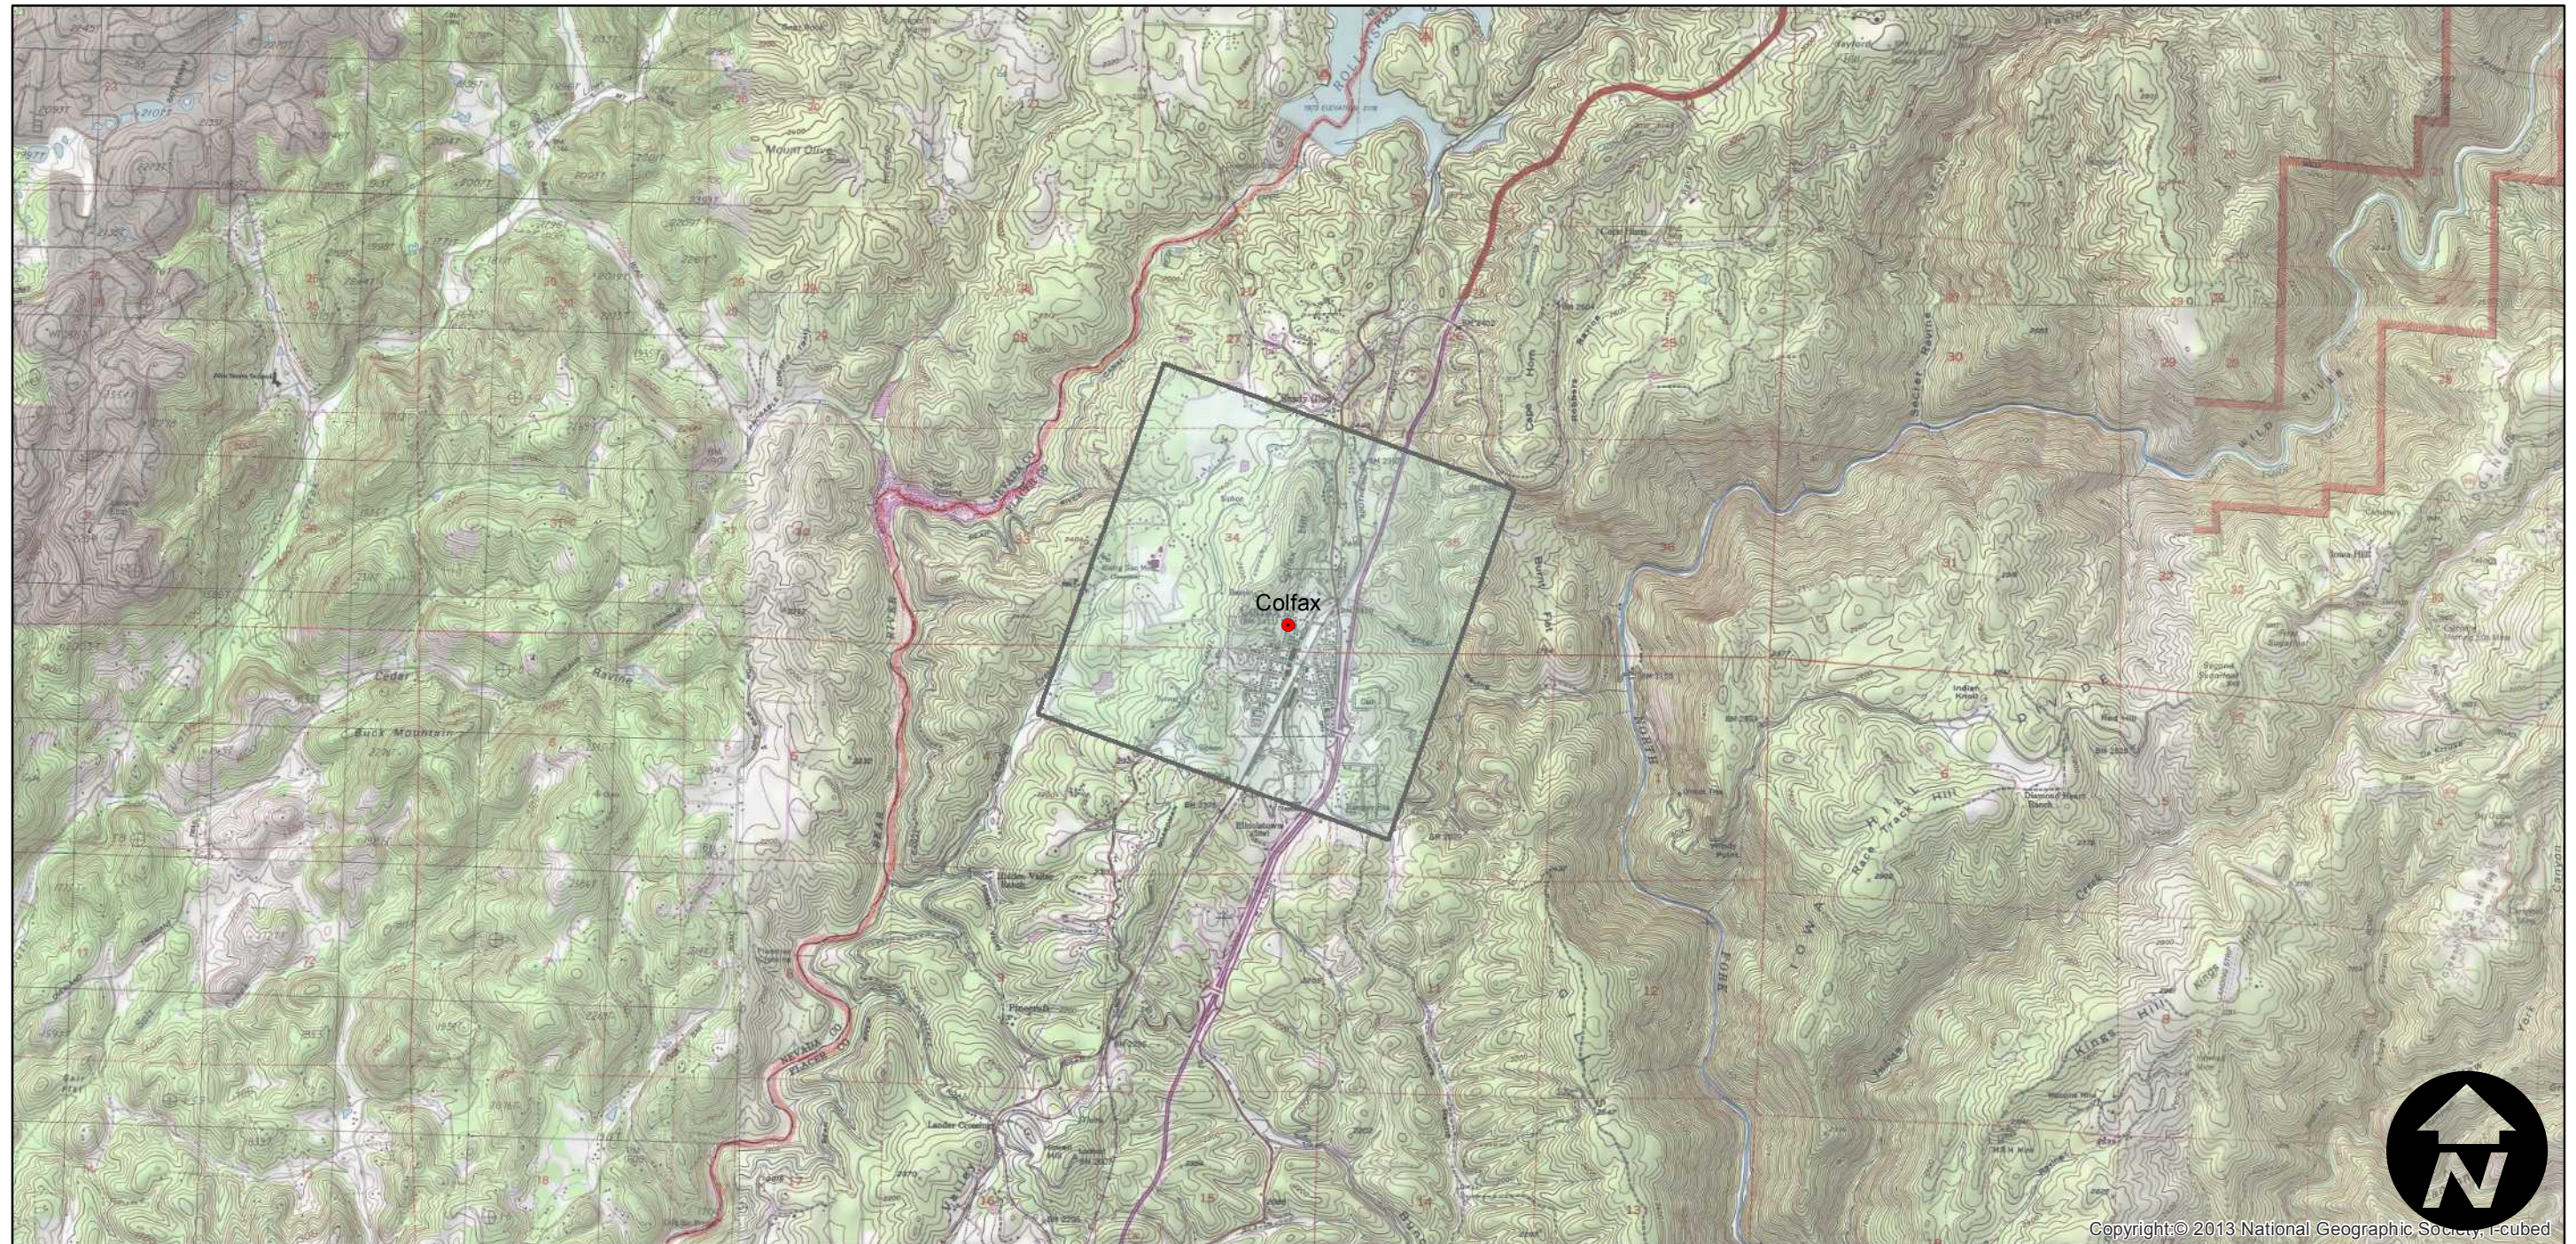

CAS-1957

Counties: Placer
Flight date(s): 01-01-1957 to 12-31-1957
Scale: 1:12,000
Overlap: 0%

Complete Metadata:
<http://www.library.ucsb.edu/mil/aerial-photography-tools>

FLIGHT LOCATION

Copyright: © 2013 National Geographic Society, I-cubed

Index to Aerial Photography

Scale of this index: 1:50,000