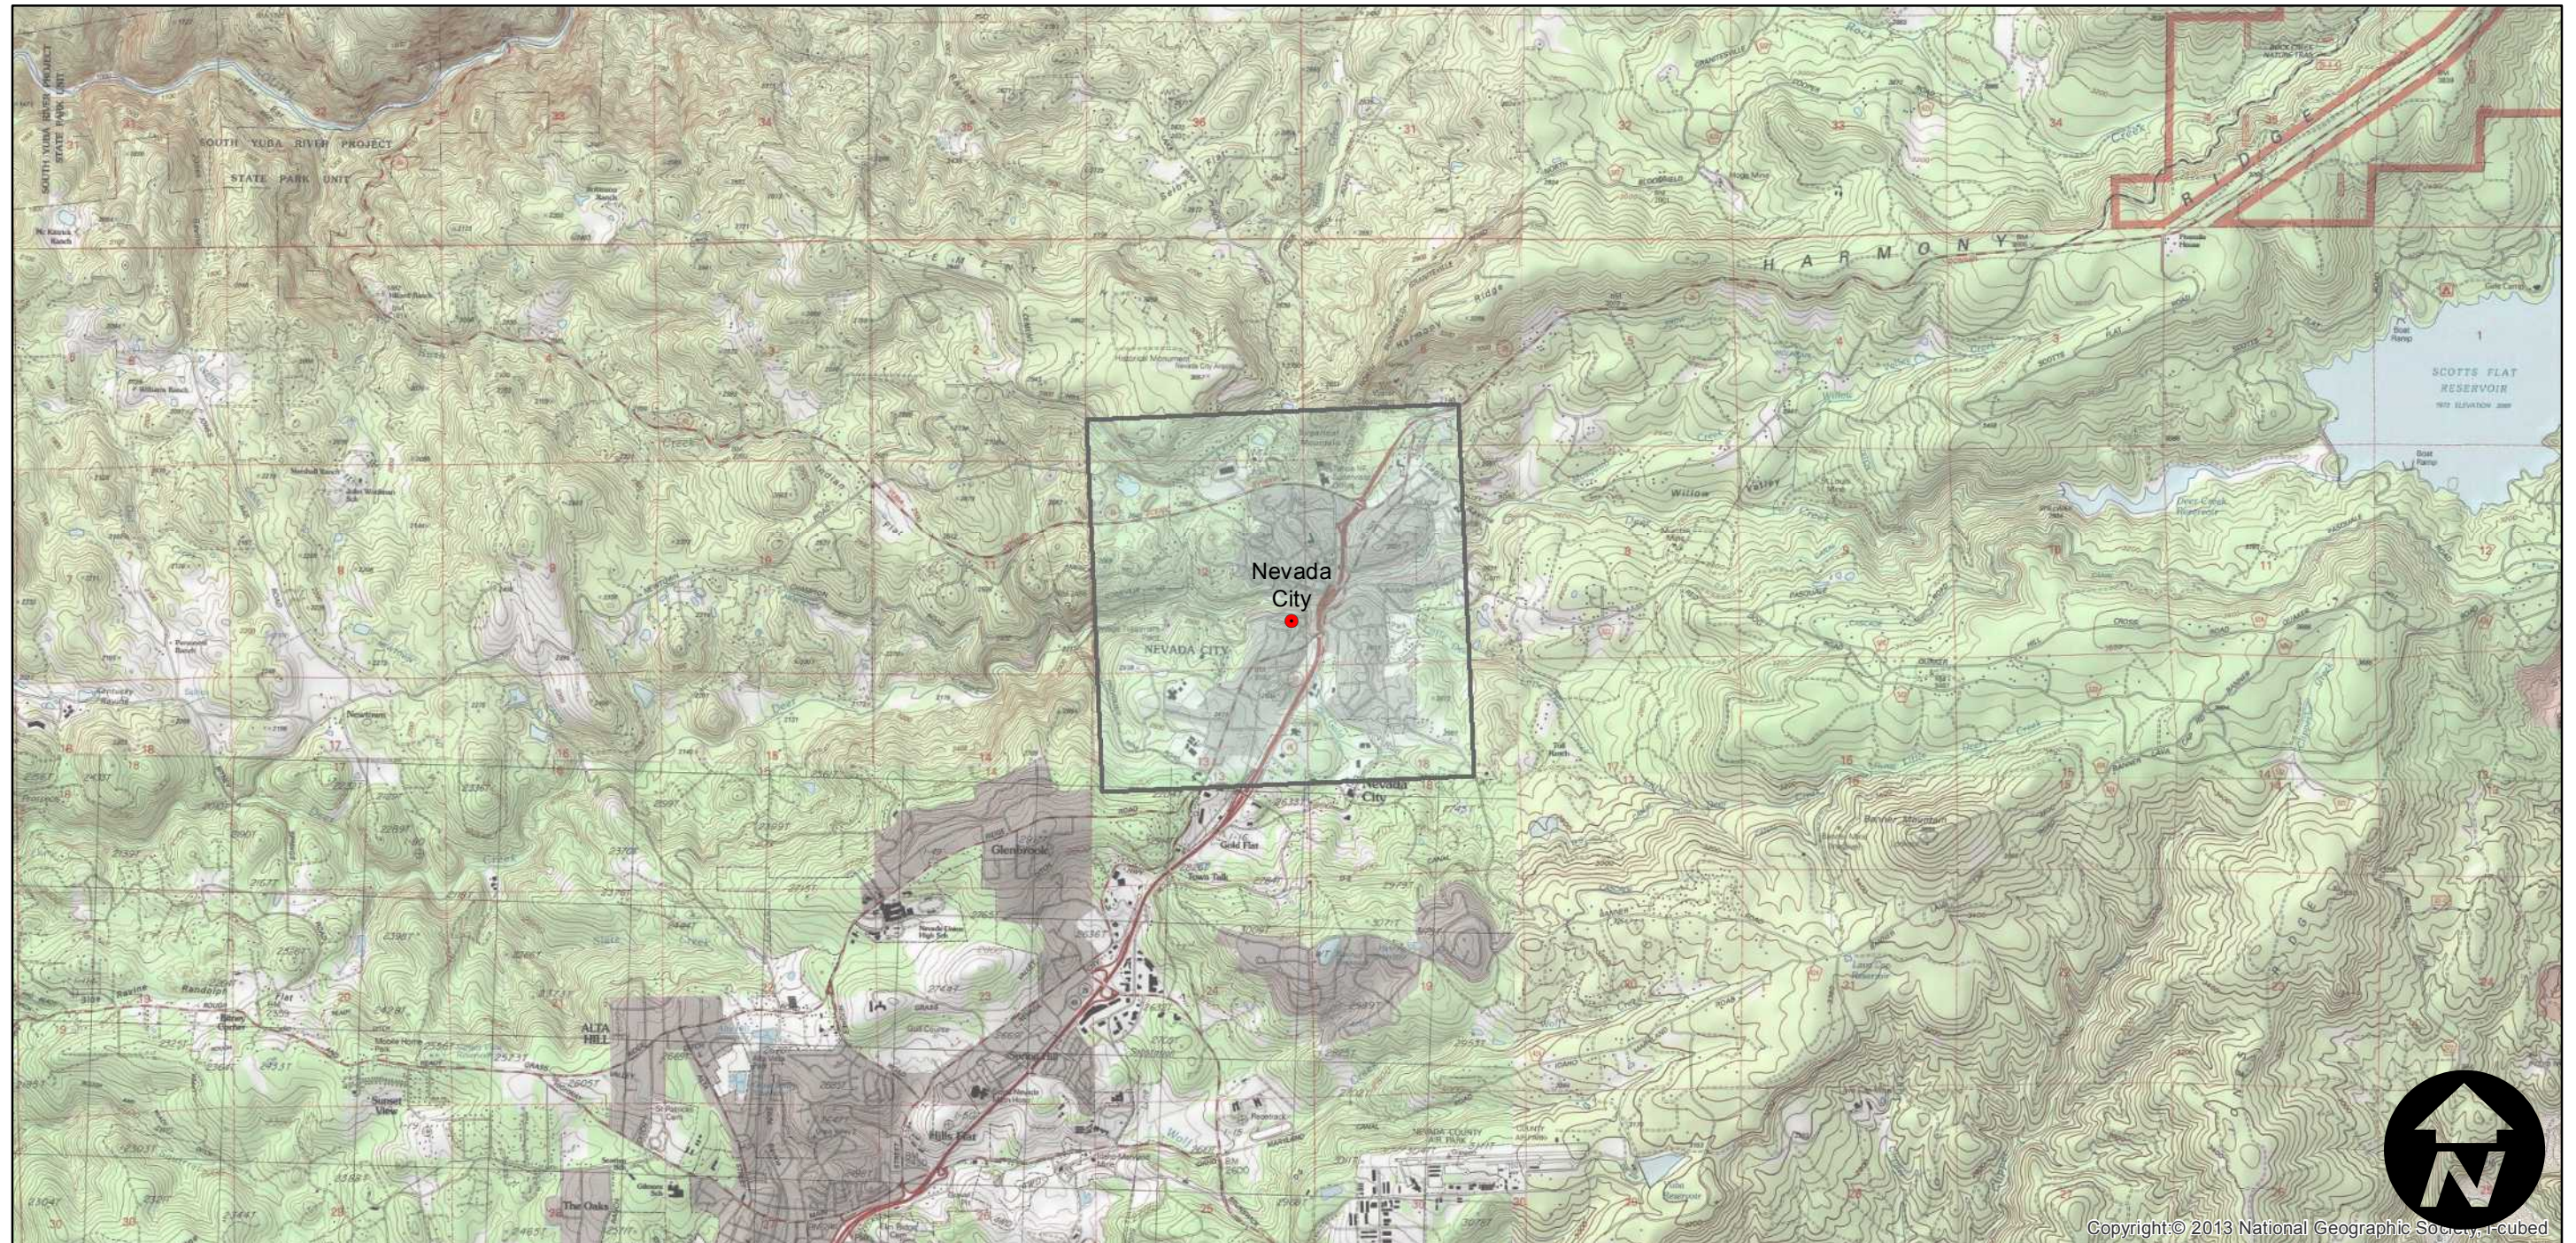

CAS-1957

Counties: Nevada
Flight date(s): 01-01-1957 to 12-31-1957
Scale: 1:12,000
Overlap: 0%

Complete Metadata:
<http://www.library.ucsb.edu/mil/aerial-photography-tools>

FLIGHT LOCATION

0 1 2 4 Miles

Index to Aerial Photography

Scale of this index: 1:50,000

Copyright © 2013 National Geographic Society, i-cubed