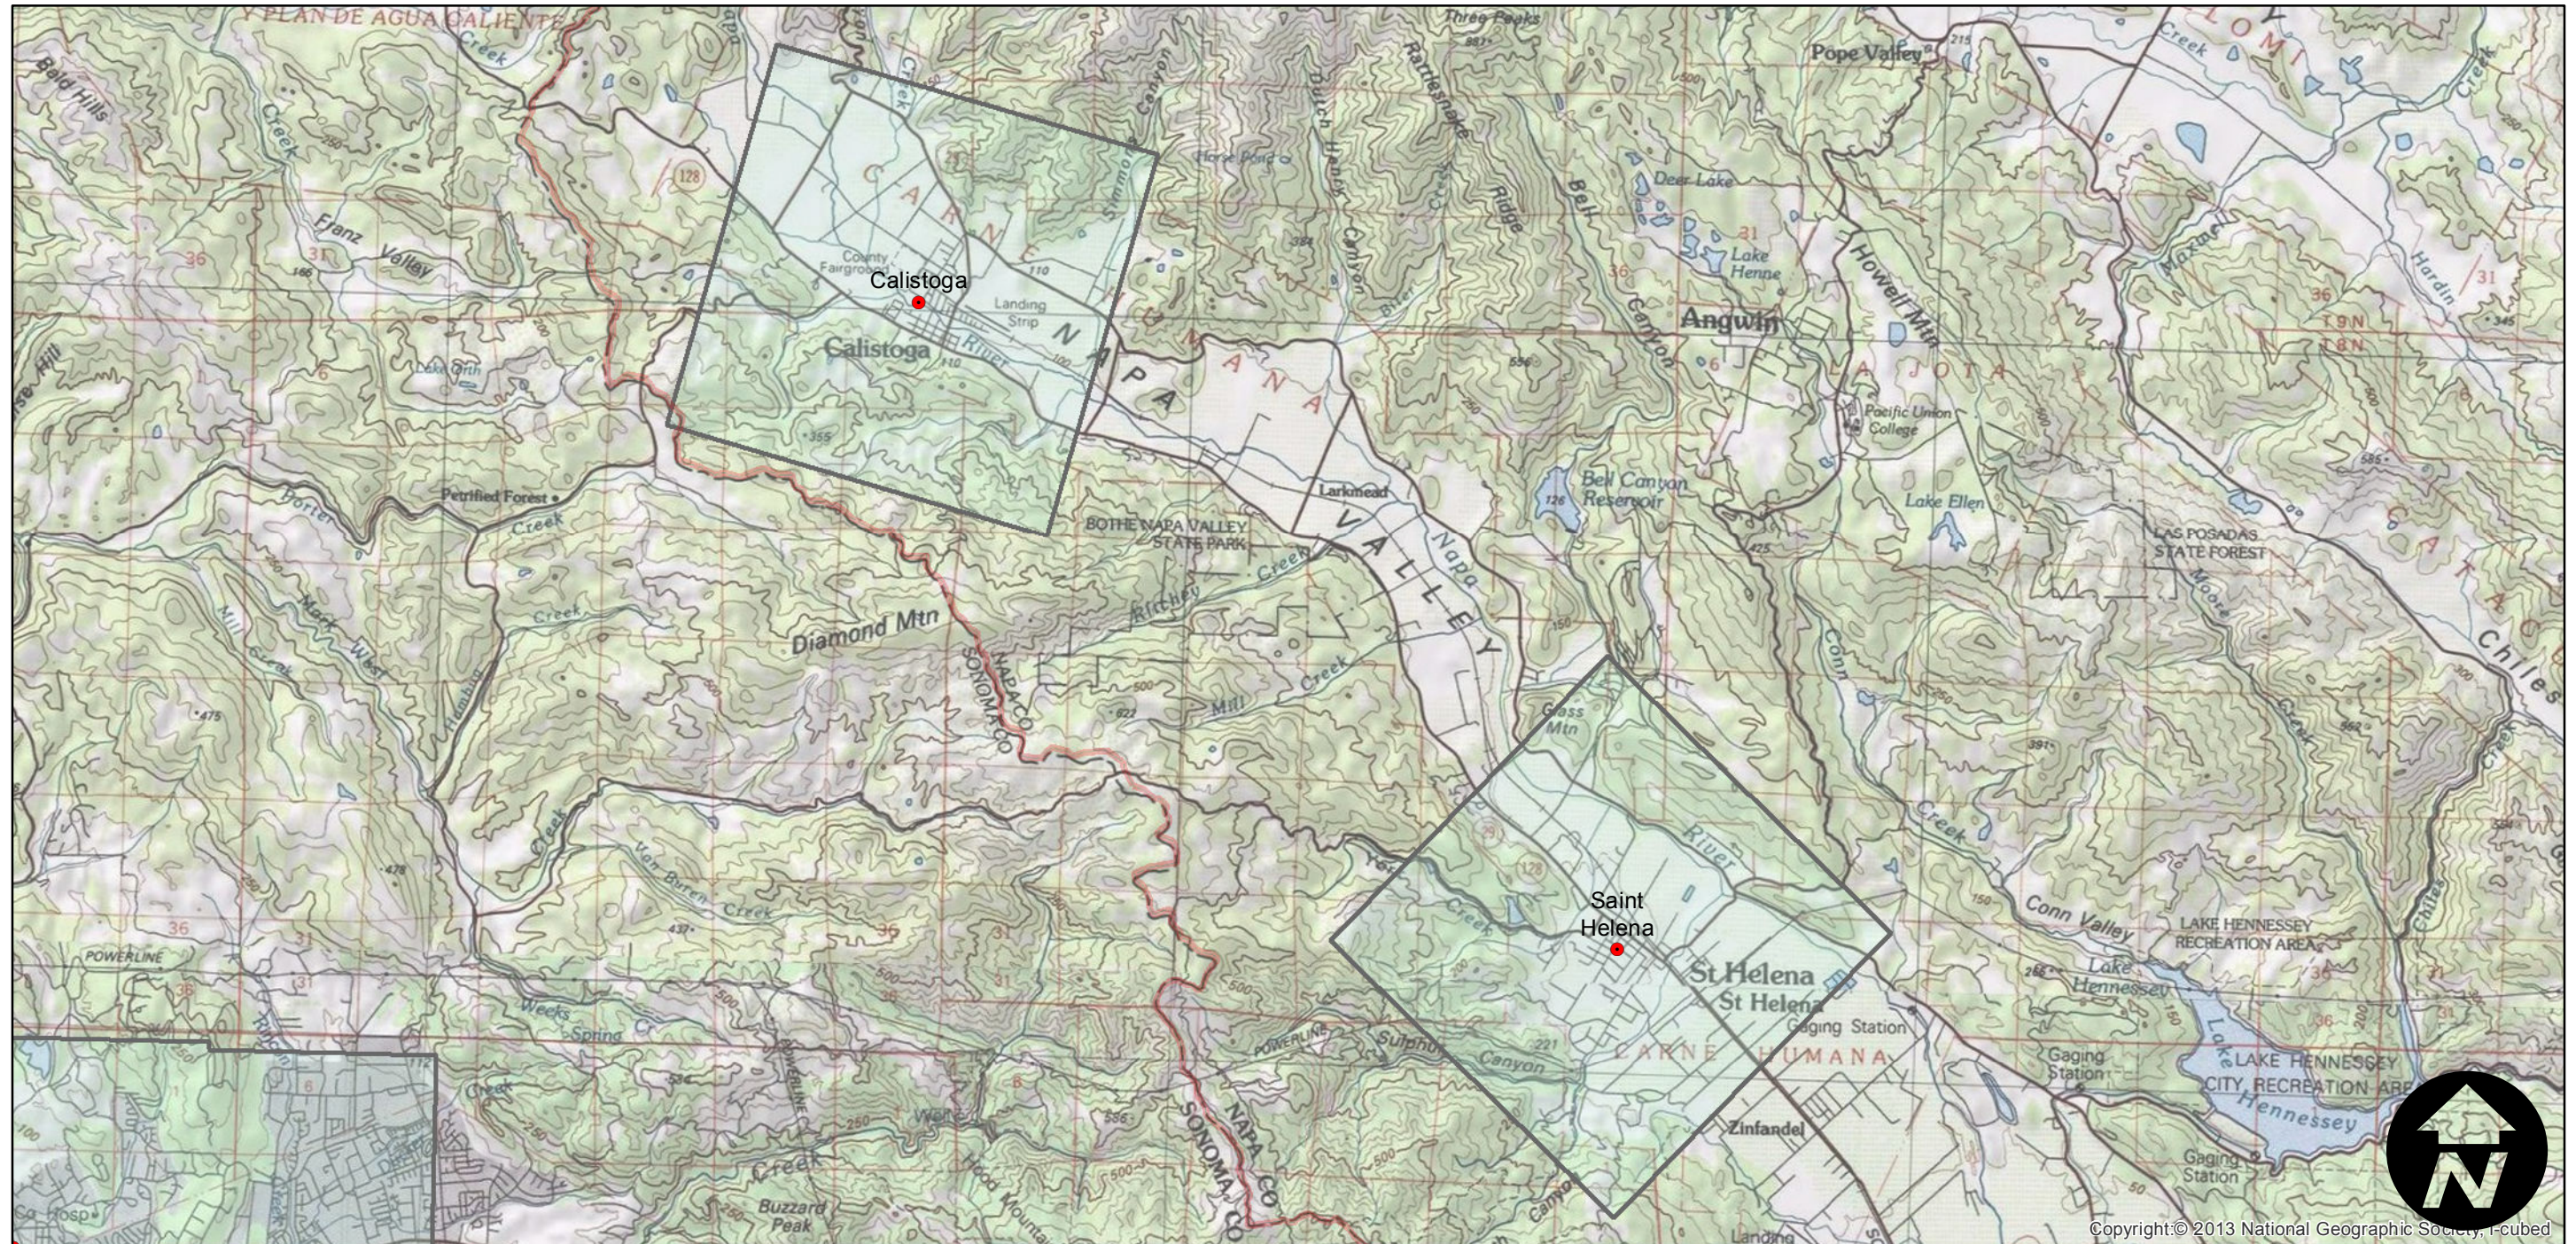

CAS-1957

Counties: Napa
Flight date(s): 01-01-1957 to 12-31-1957
Scale: 1:24,000
Overlap: 0%

Complete Metadata:
<http://www.library.ucsb.edu/mil/aerial-photography-tools>

FLIGHT LOCATION

CAS-1957

Counties: Napa
Flight date(s): 01-01-1957 to 12-31-1957
Scale: 1:24,000
Overlap: 0%

Complete Metadata:
<http://www.library.ucsb.edu/mil/aerial-photography-tools>

FLIGHT LOCATION

Copyright © 2013 National Geographic Society, I-cubed

0 1.25 2.5 5 Miles

Scale of this index: 1:90,000