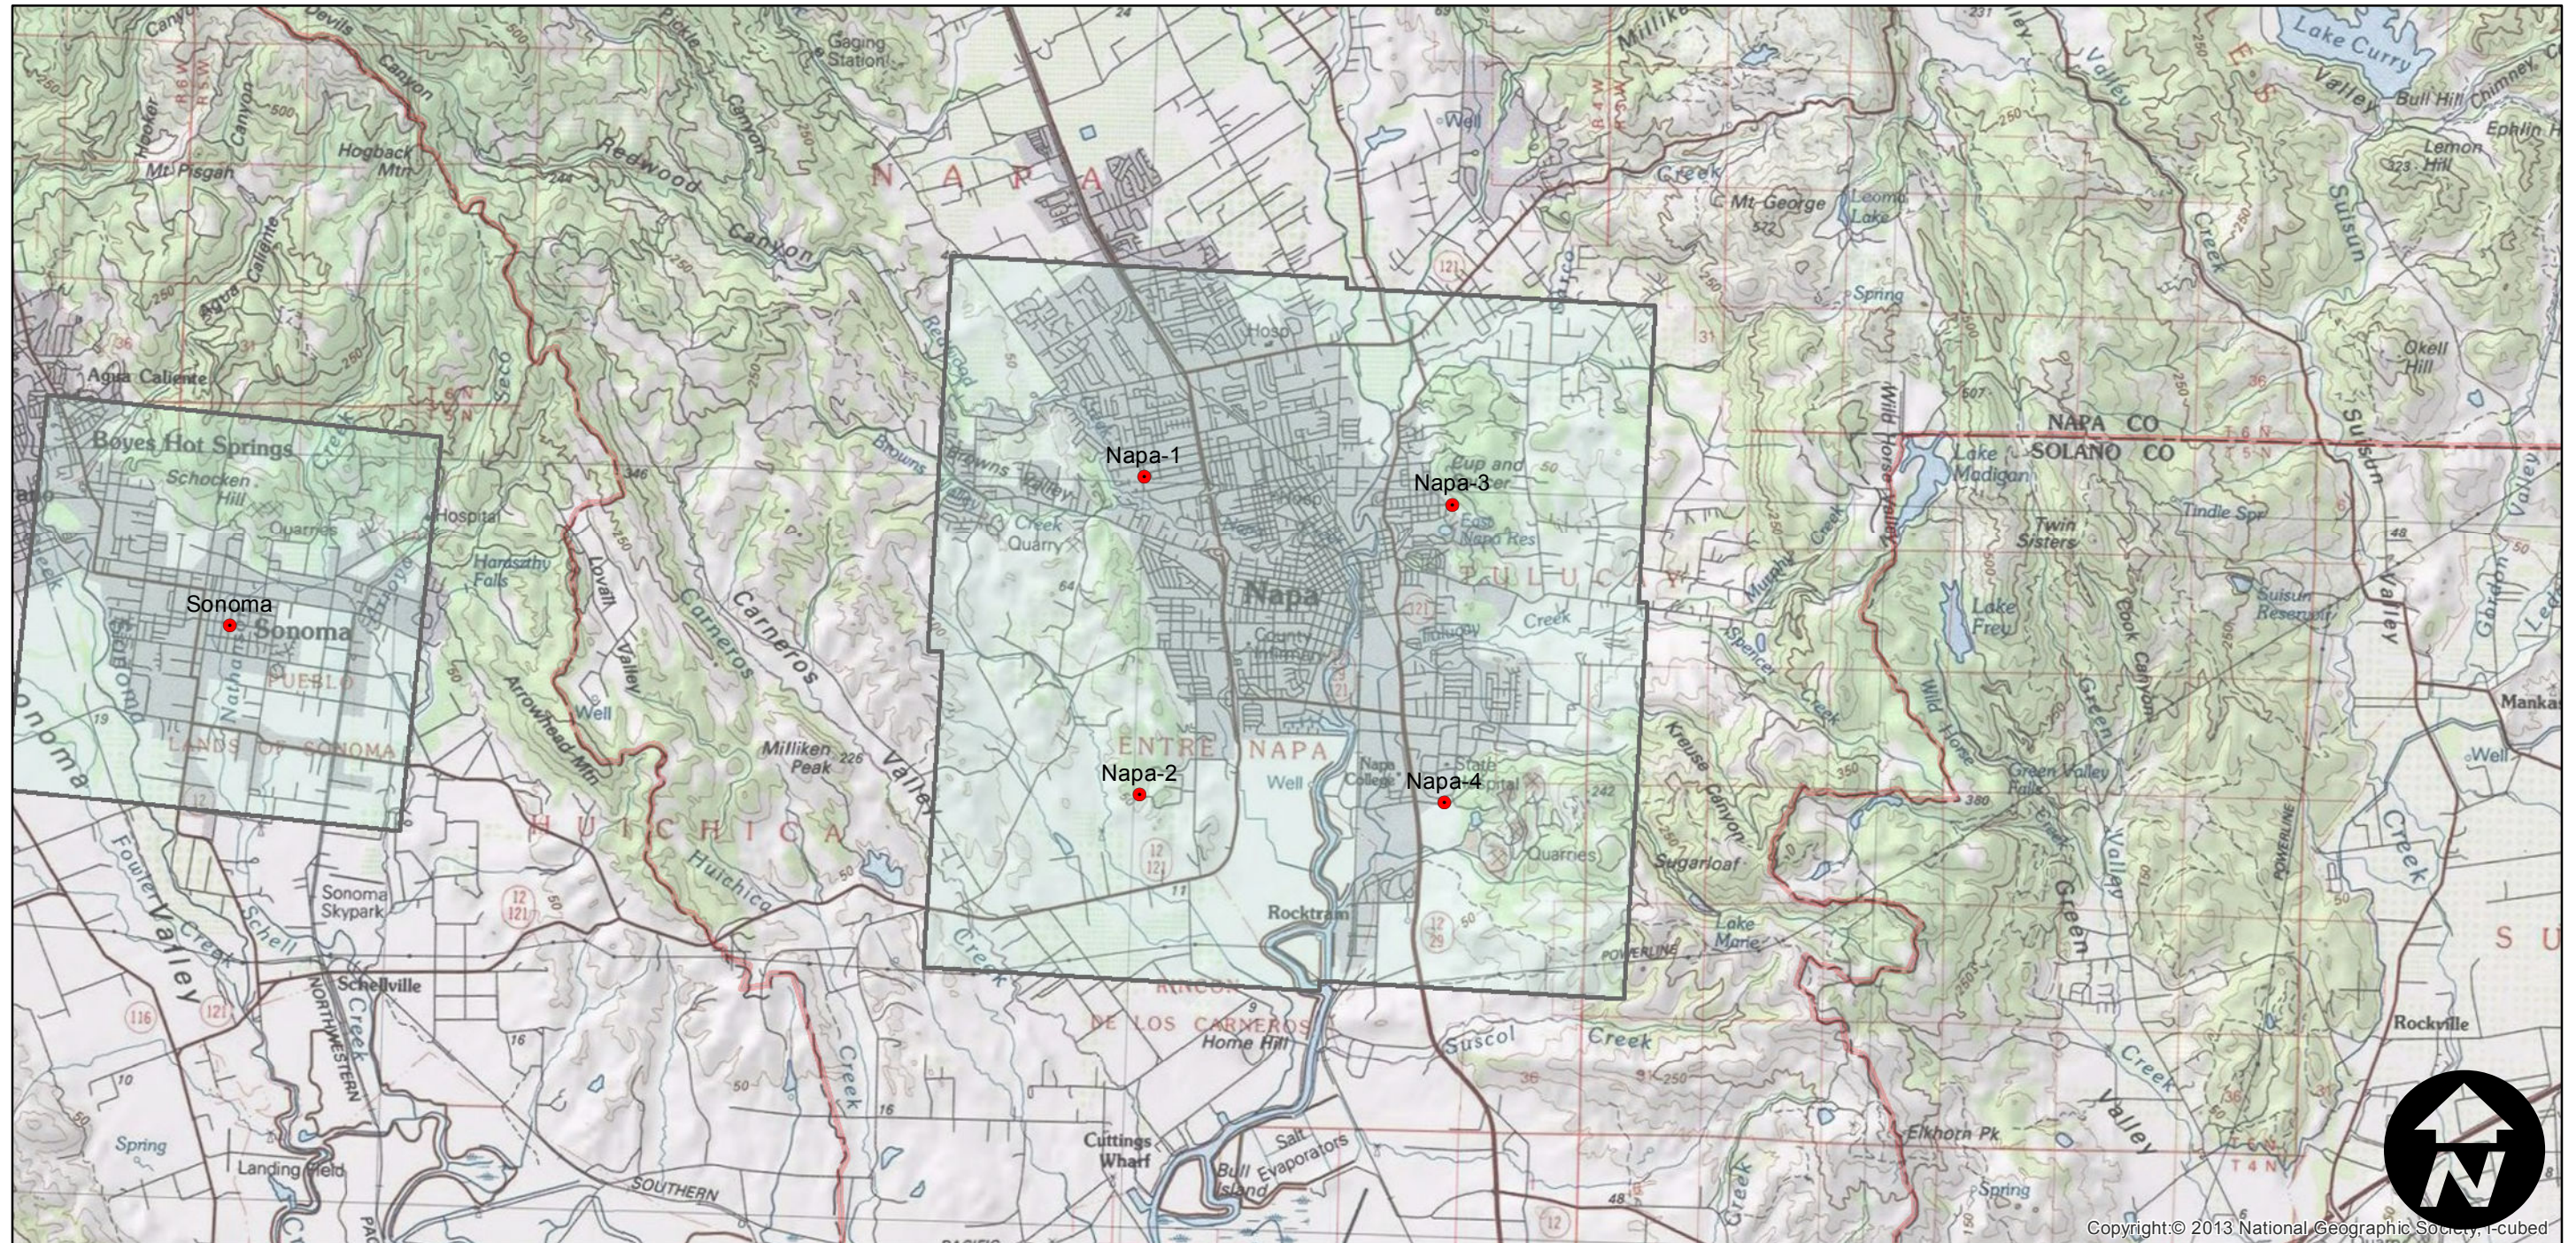

CAS-1957

Counties: Napa
Flight date(s): 01-01-1957 to 12-31-1957
Scale: 1:24,000
Overlap: 0%

Complete Metadata:
<http://www.library.ucsb.edu/mil/aerial-photography-tools>

FLIGHT LOCATION

CAS-1957

Counties: Napa
Flight date(s): 01-01-1957 to 12-31-1957
Scale: 1:24,000
Overlap: 0%

Complete Metadata:
<http://www.library.ucsb.edu/mil/aerial-photography-tools>

FLIGHT LOCATION

Copyright © 2013 National Geographic Society, I-cubed

0 1.25 2.5 5 Miles

Scale of this index: 1:90,000