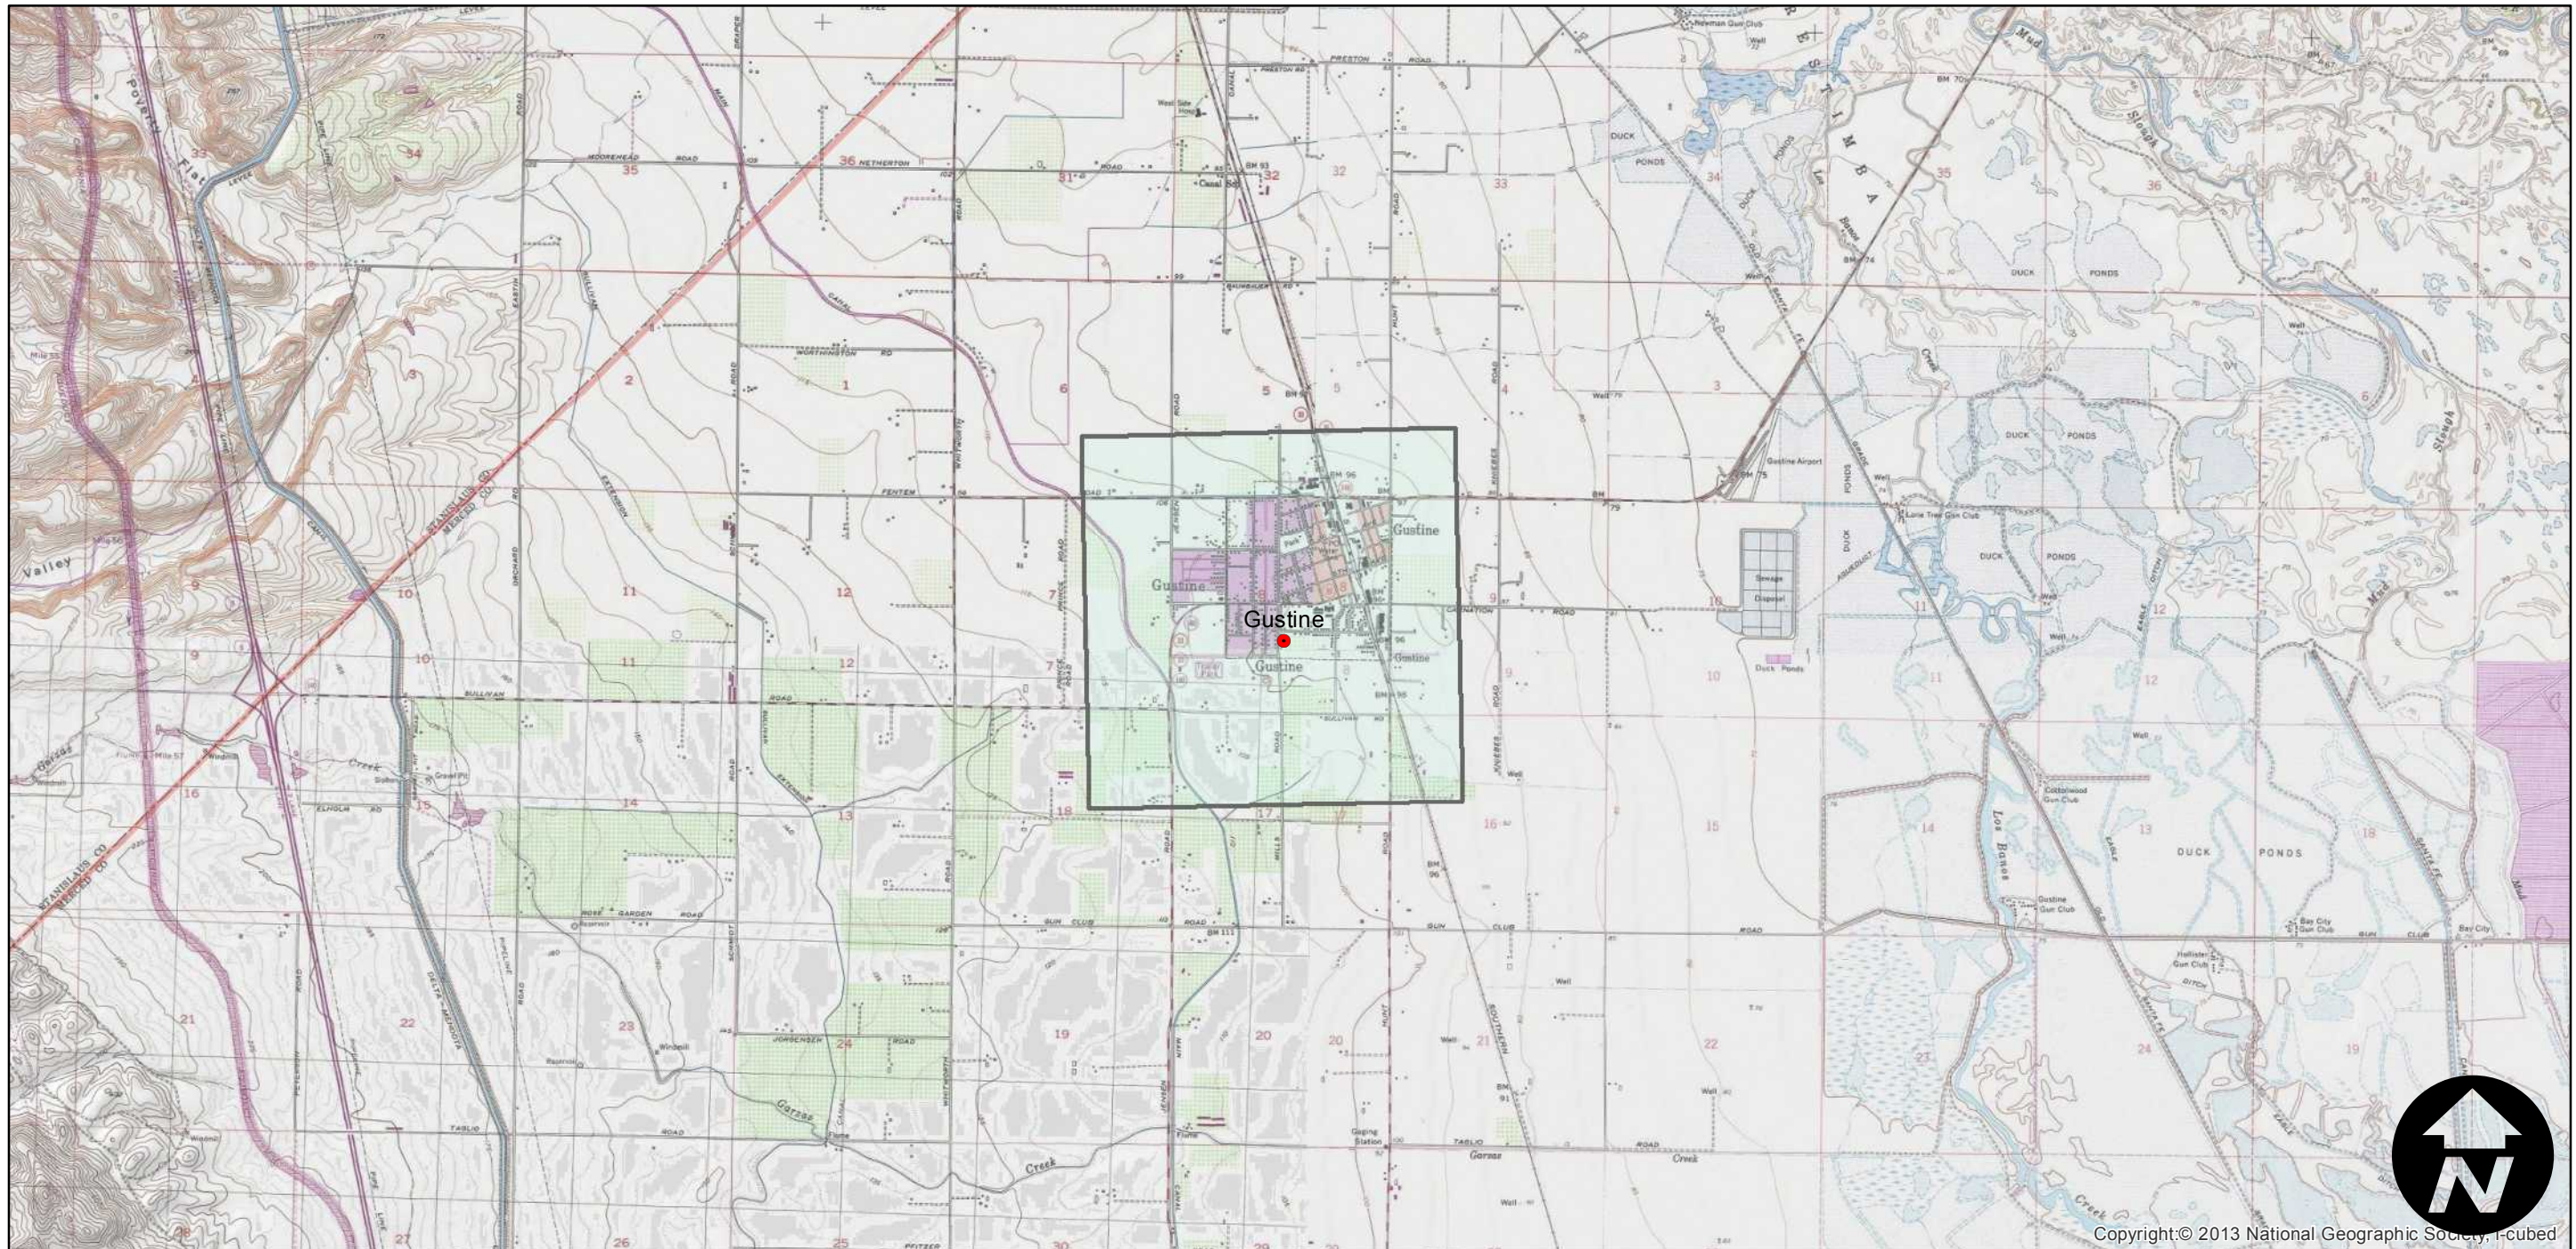

CAS-1957

Counties: Merced
Flight date(s): 01-01-1957 to 12-31-1957
Scale: 1:12,000
Overlap: 0%

Complete Metadata:
<http://www.library.ucsb.edu/mil/aerial-photography-tools>

FLIGHT LOCATION

0 1 2 4 Miles

Index to Aerial Photography

Scale of this index: 1:50,000

Copyright © 2013 National Geographic Society, I-cubed