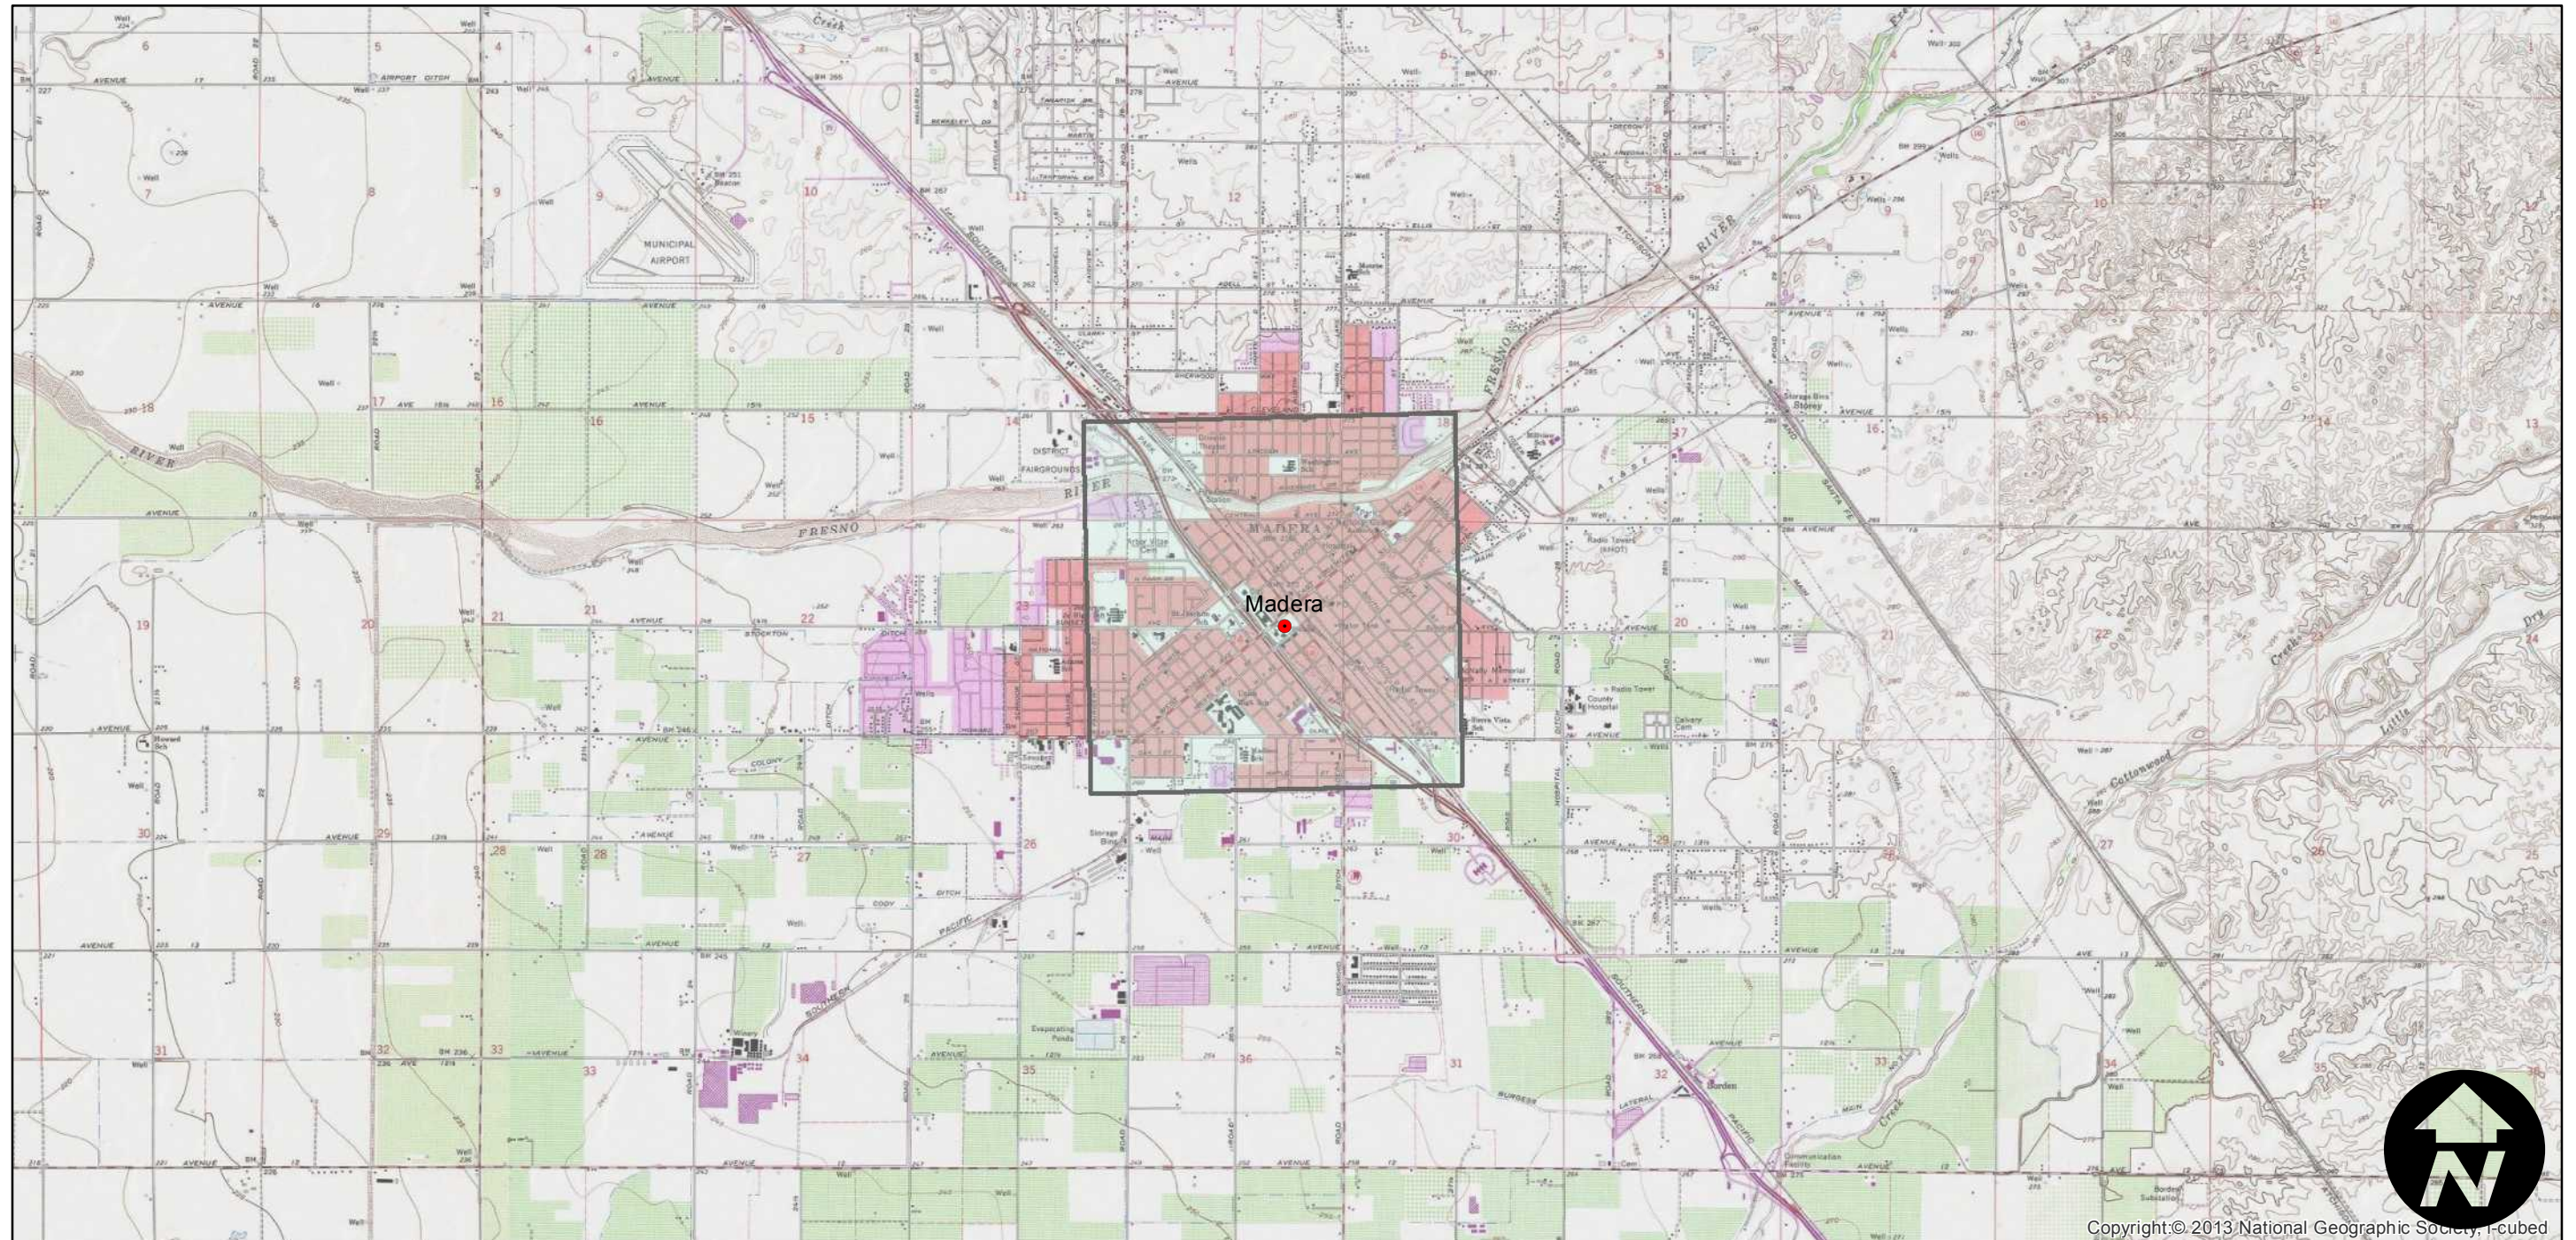

# CAS-1957

Counties: Madera  
Flight date(s): 01-01-1957 to 12-31-1957  
Scale: 1:12,000  
Overlap: 0%

Complete Metadata:  
<http://www.library.ucsb.edu/mil/aerial-photography-tools>

FLIGHT LOCATION

0 1 2 4 Miles

Index to Aerial Photography

Scale of this index: 1:50,000

Copyright © 2013 National Geographic Society, I-cubed