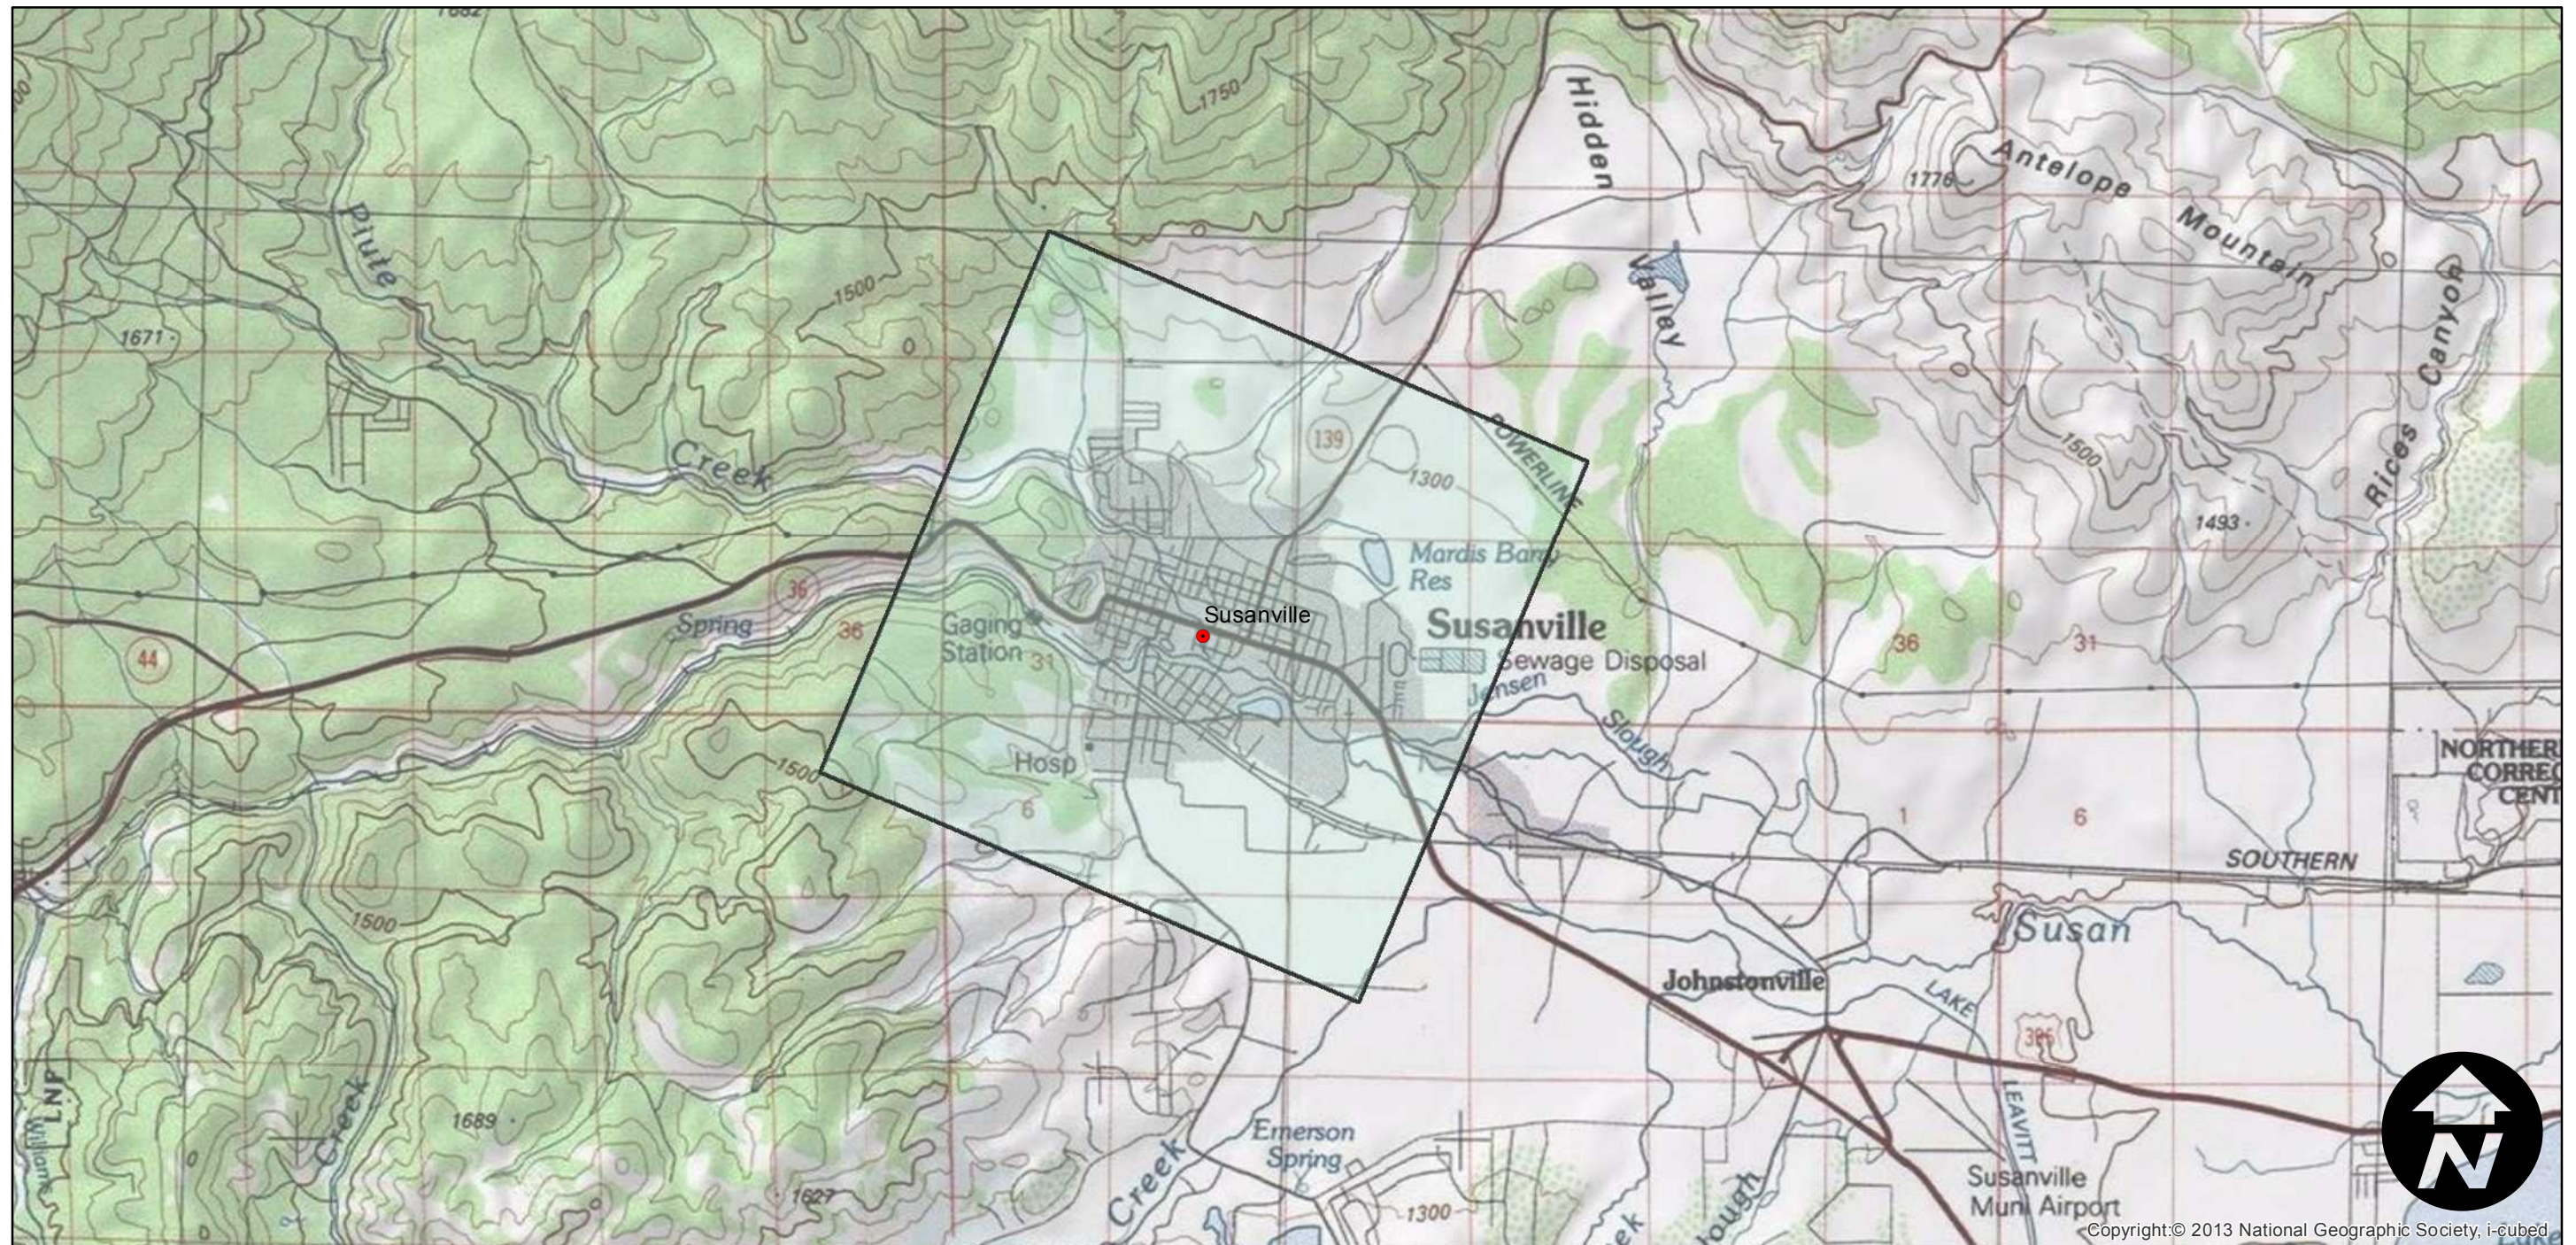

CAS-1957

Counties: Lassen
Flight date(s): 1/1/1957 to 12/31/1957
Scale: 1:24,000
Overlap: 0%

Complete Metadata:
<http://www.library.ucsb.edu/mil/aerial-photography-tools>

FLIGHT LOCATION

0 1.25 2.5 5 Miles

Index to Aerial Photography

Scale of this index: 1:80,000

Copyright: © 2013 National Geographic Society, i-cubed