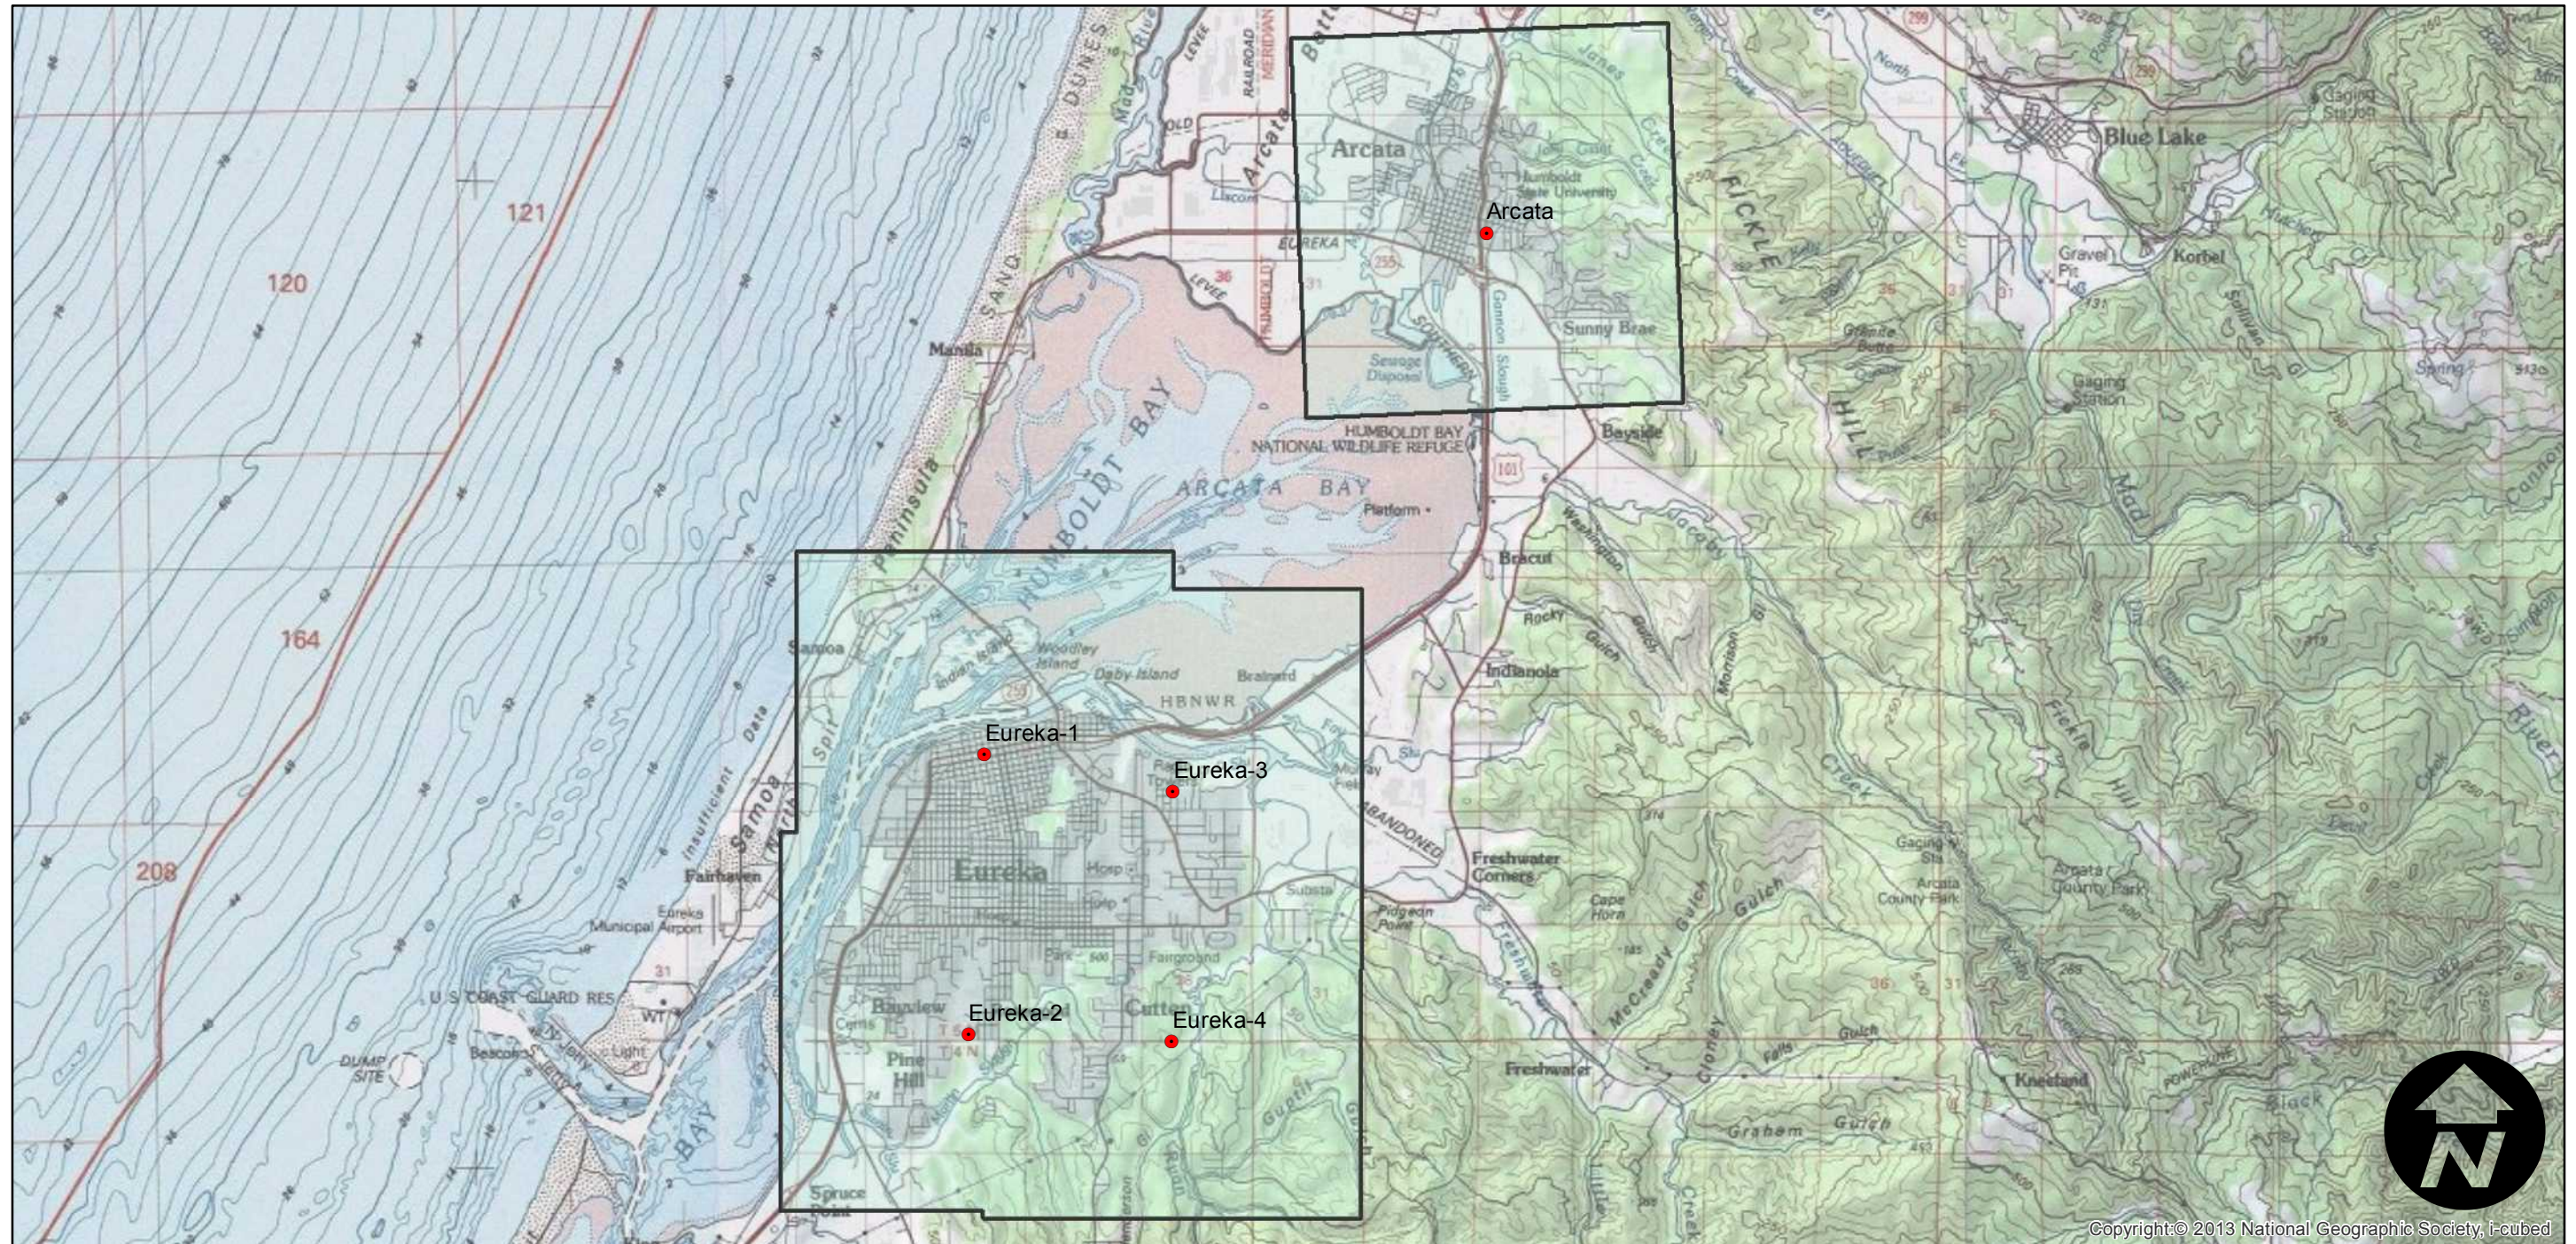

CAS-1957

Counties: Humboldt
Flight date(s): 1/1/1957 to 12/31/1957
Scale: 1: 24,000
Overlap: 60%

Complete Metadata:
<http://www.library.ucsb.edu/mil/aerial-photography-tools>

FLIGHT LOCATION

Copyright:© 2013 National Geographic Society, i-cubed

0 2.5 5 10 Miles Index to Aerial Photography

Scale of this index: 1:125,000