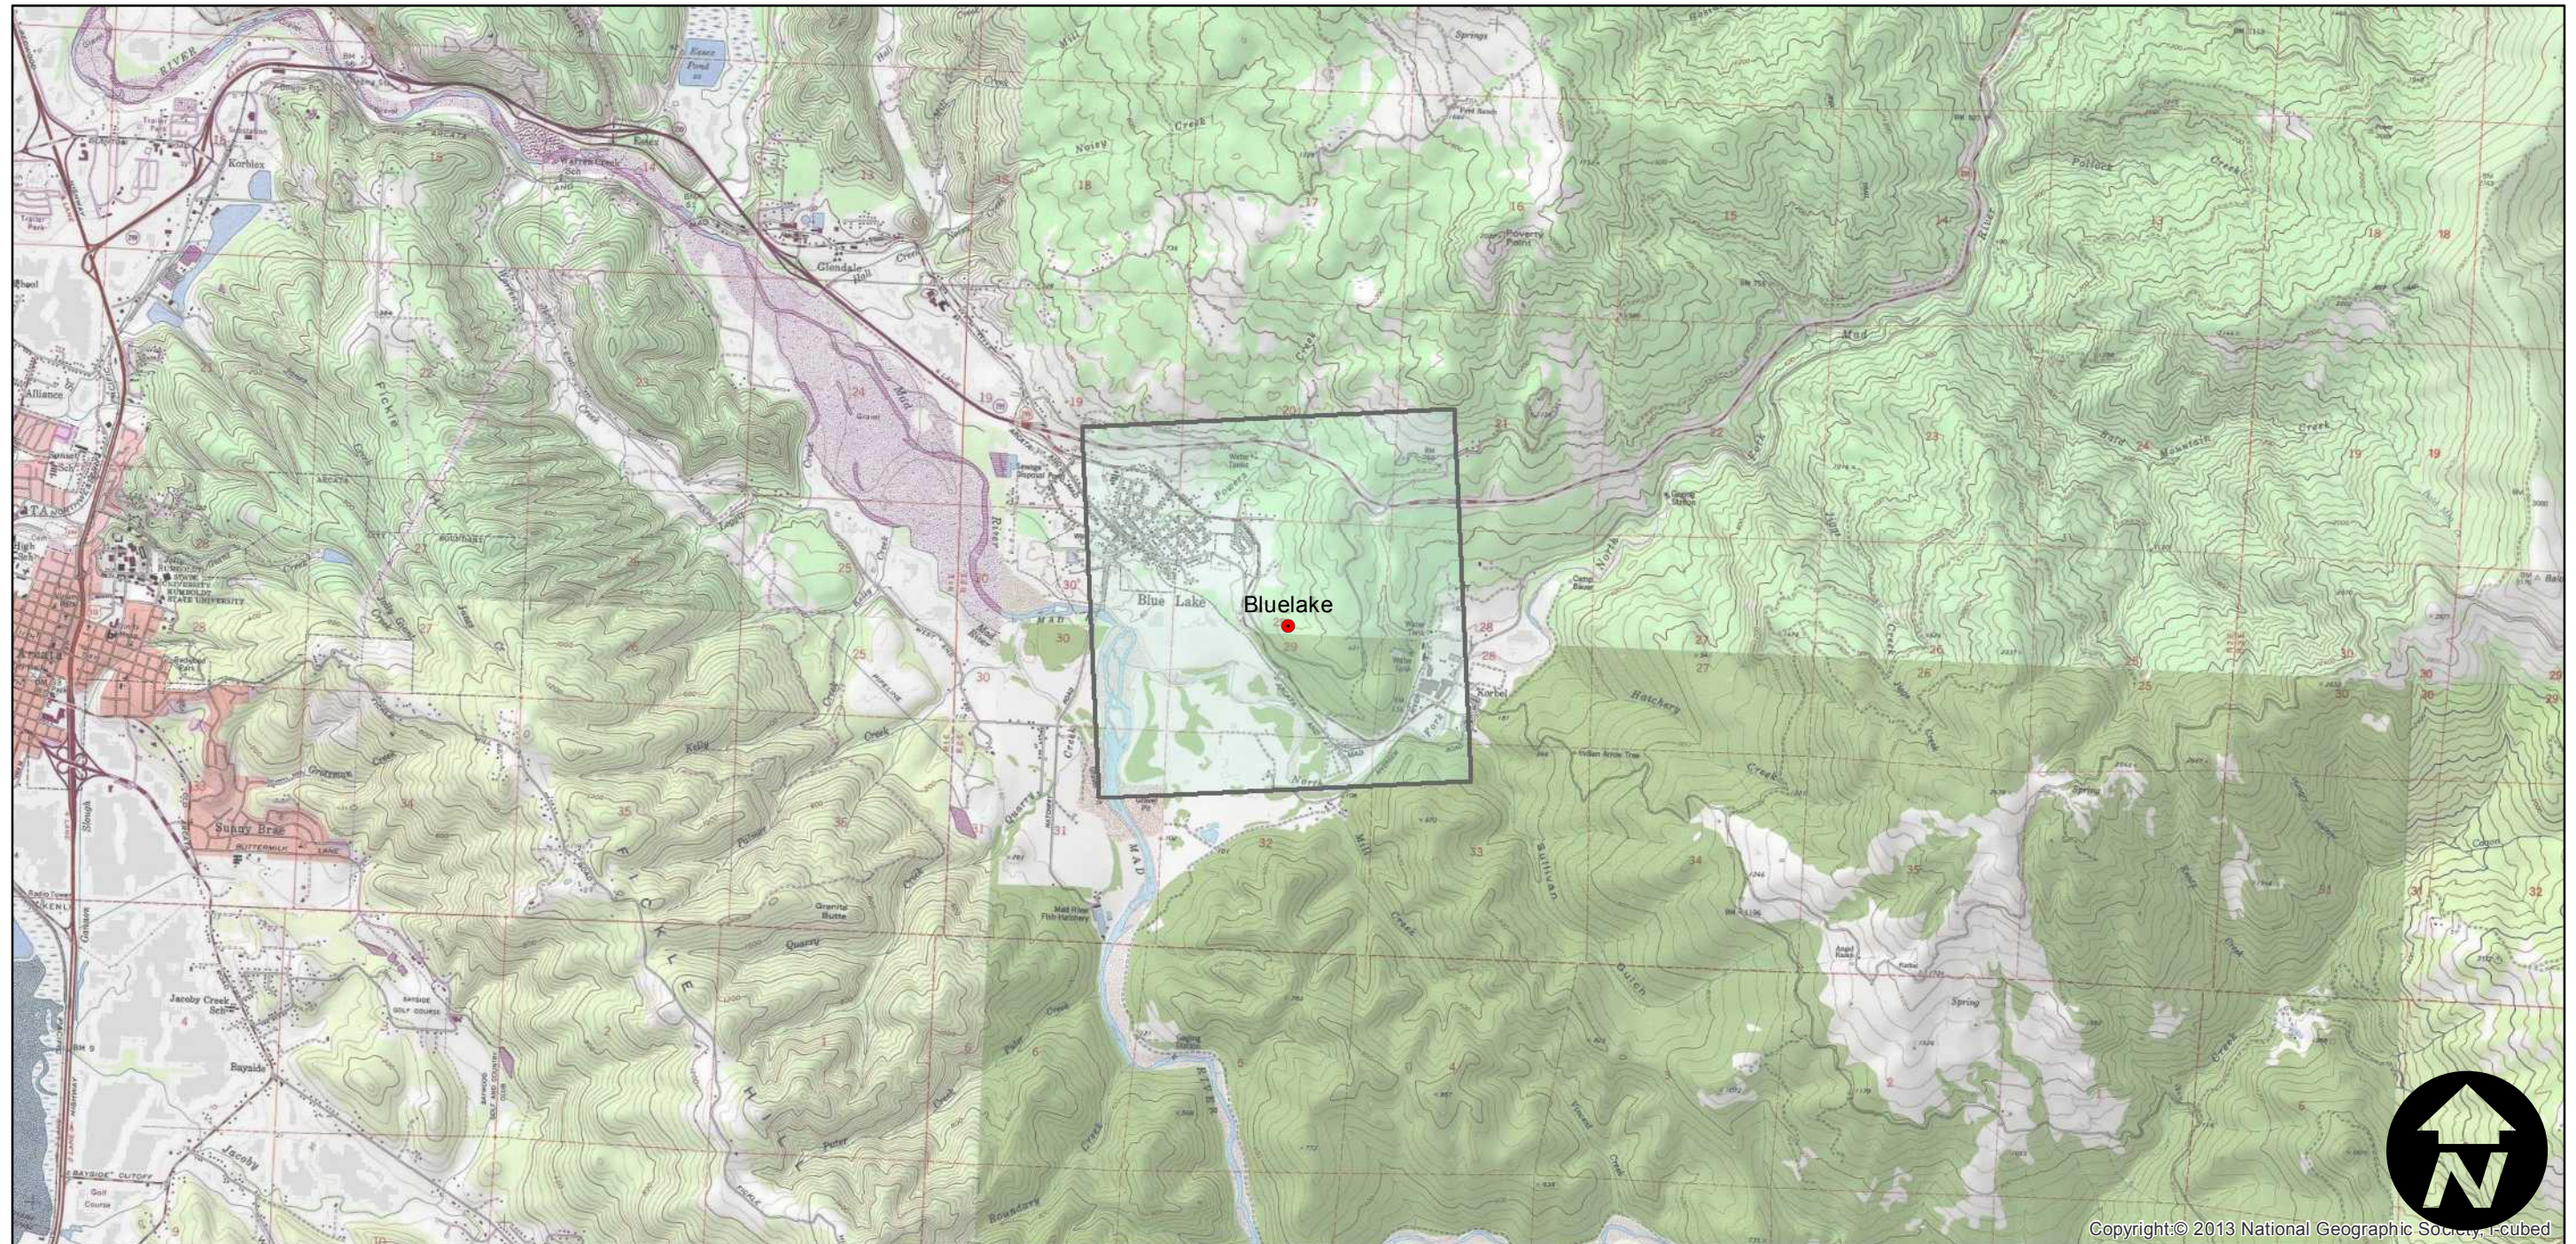

CAS-1957

Counties: Humboldt
Flight date(s): 01-01-1957 to 12-31-1957
Scale: 1:12,000
Overlap: 0%

Complete Metadata:
<http://www.library.ucsb.edu/mil/aerial-photography-tools>

FLIGHT LOCATION

CAS-1957

Counties: Humboldt
Flight date(s): 01-01-1957 to 12-31-1957
Scale: 1:12,000
Overlap: 0%

Complete Metadata:
<http://www.library.ucsb.edu/mil/aerial-photography-tools>

FLIGHT LOCATION

Copyright:© 2013 National Geographic Society, i-cubed

Index to Aerial Photography
Page 2 of 3

Scale of this index: 1:50,000

CAS-1957

Counties: Humboldt
Flight date(s): 01-01-1957 to 12-31-1957
Scale: 1:12,000
Overlap: 0%

Complete Metadata:
<http://www.library.ucsb.edu/mil/aerial-photography-tools>

FLIGHT LOCATION