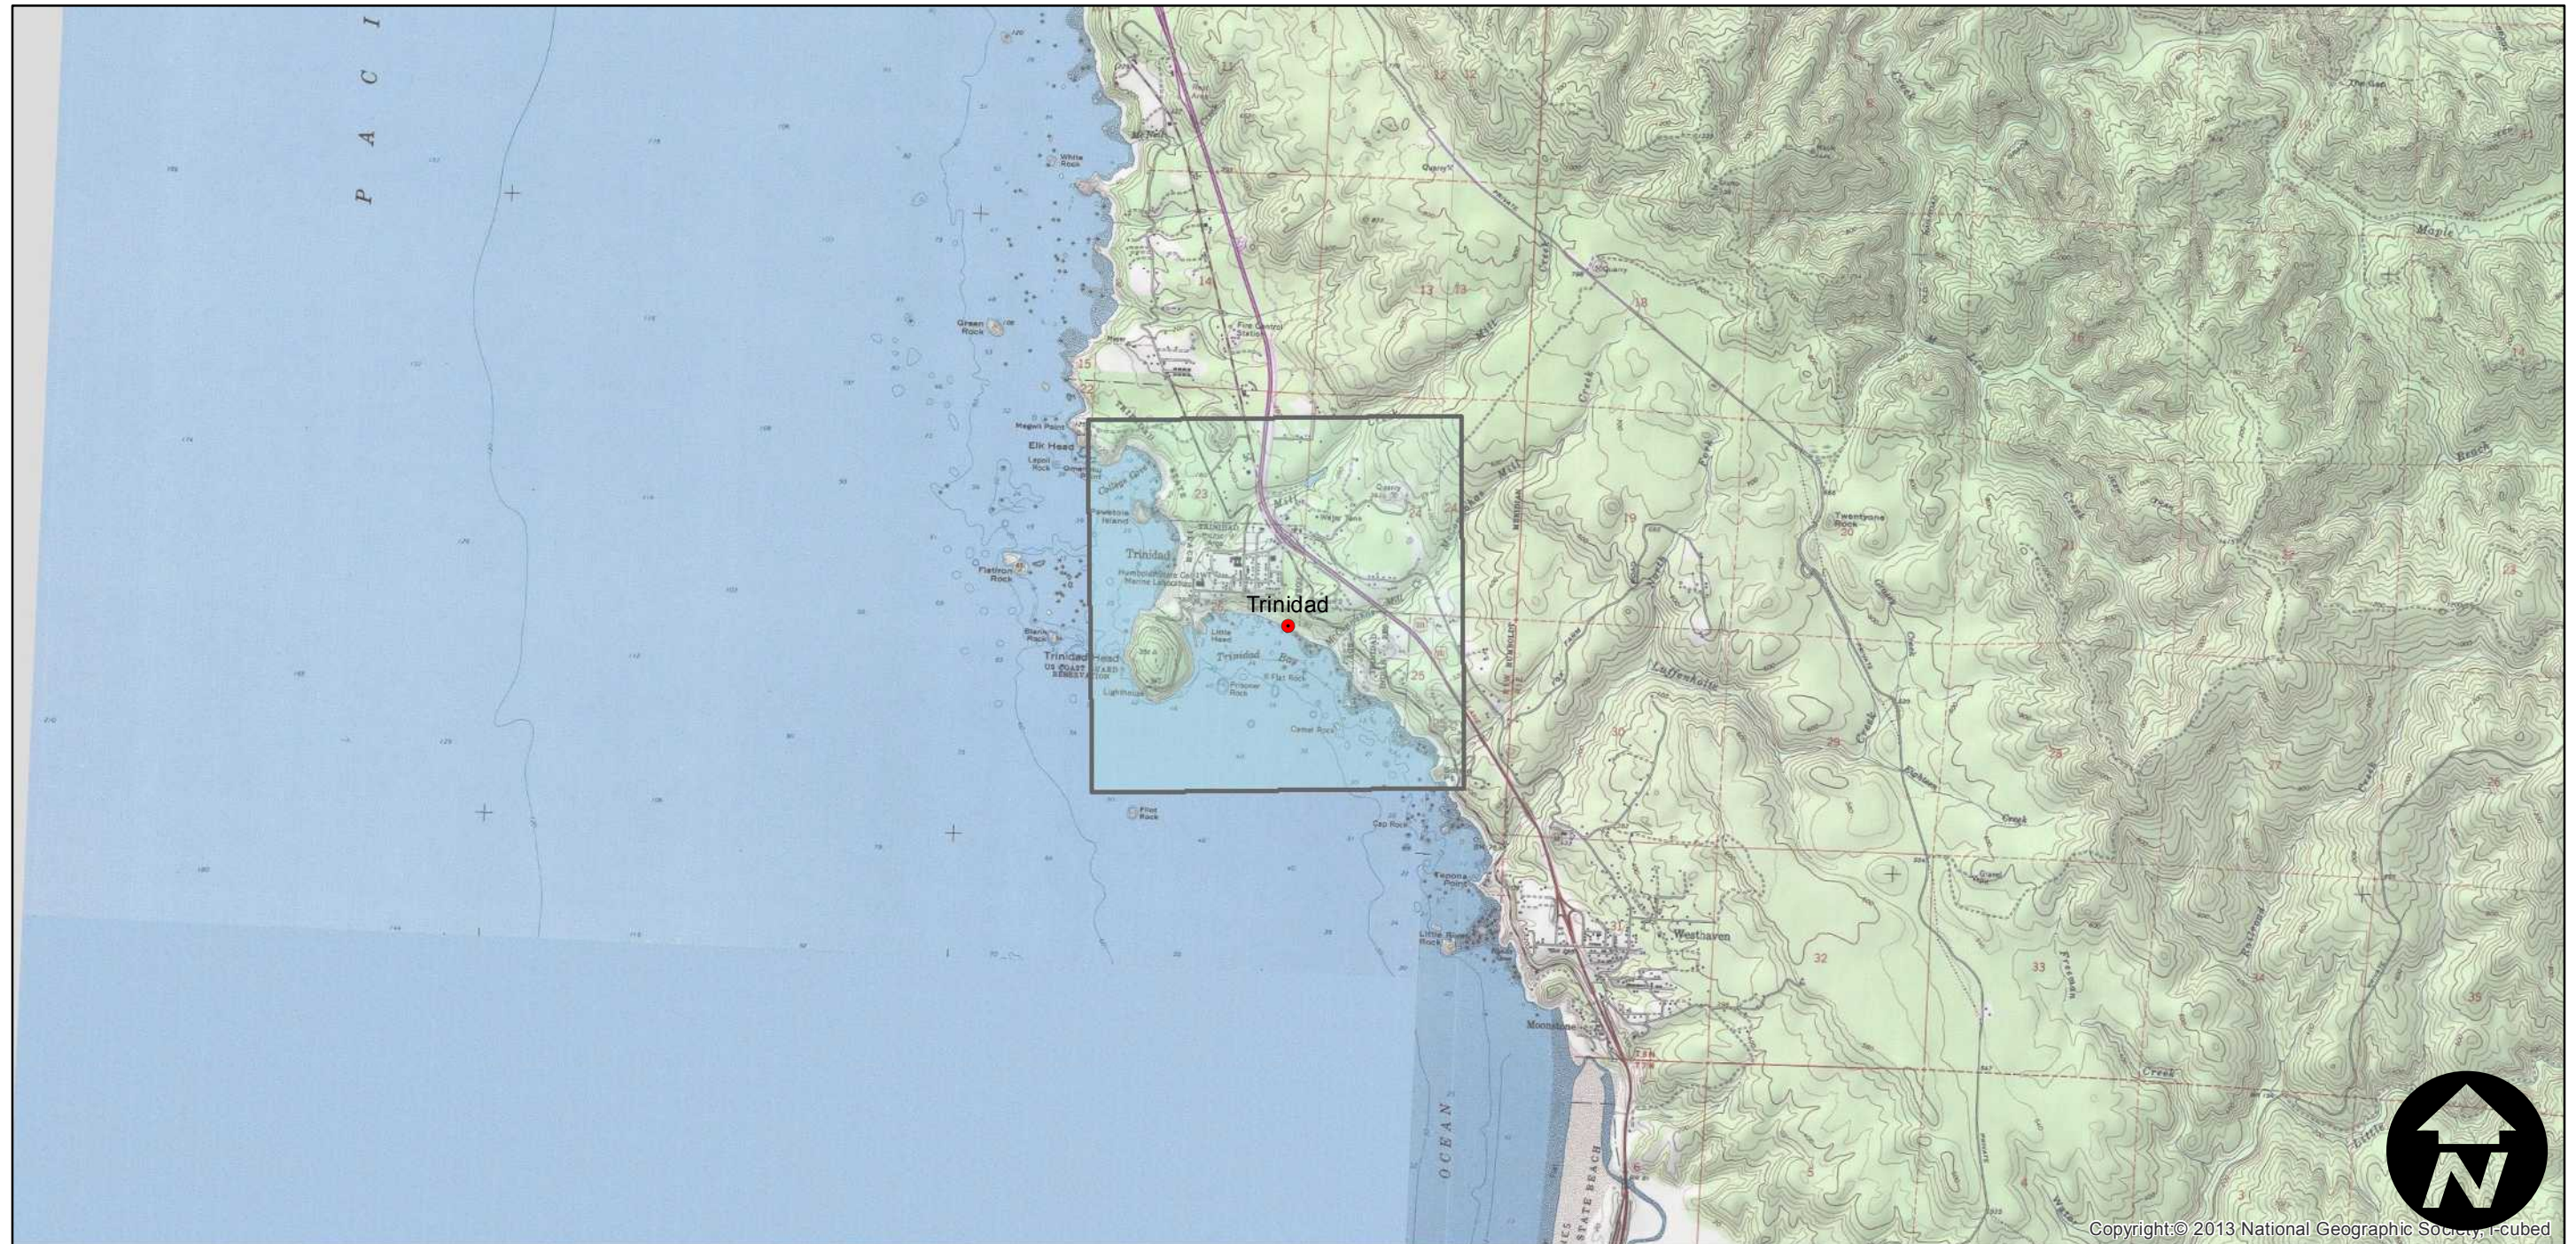

CAS-1957

Counties: Humboldt
Flight date(s): 01-01-1957 to 12-31-1957
Scale: 1:12,000
Overlap: 0%

Complete Metadata:
<http://www.library.ucsb.edu/mil/aerial-photography-tools>

FLIGHT LOCATION

CAS-1957

Counties: Humboldt
Flight date(s): 01-01-1957 to 12-31-1957
Scale: 1:12,000
Overlap: 0%

Complete Metadata:
<http://www.library.ucsb.edu/mil/aerial-photography-tools>

FLIGHT LOCATION

Copyright:© 2013 National Geographic Society, i-cubed

Index to Aerial Photography
Page 2 of 3

Scale of this index: 1:50,000

CAS-1957

Counties: Humboldt
Flight date(s): 01-01-1957 to 12-31-1957
Scale: 1:12,000
Overlap: 0%

Complete Metadata:
<http://www.library.ucsb.edu/mil/aerial-photography-tools>

FLIGHT LOCATION