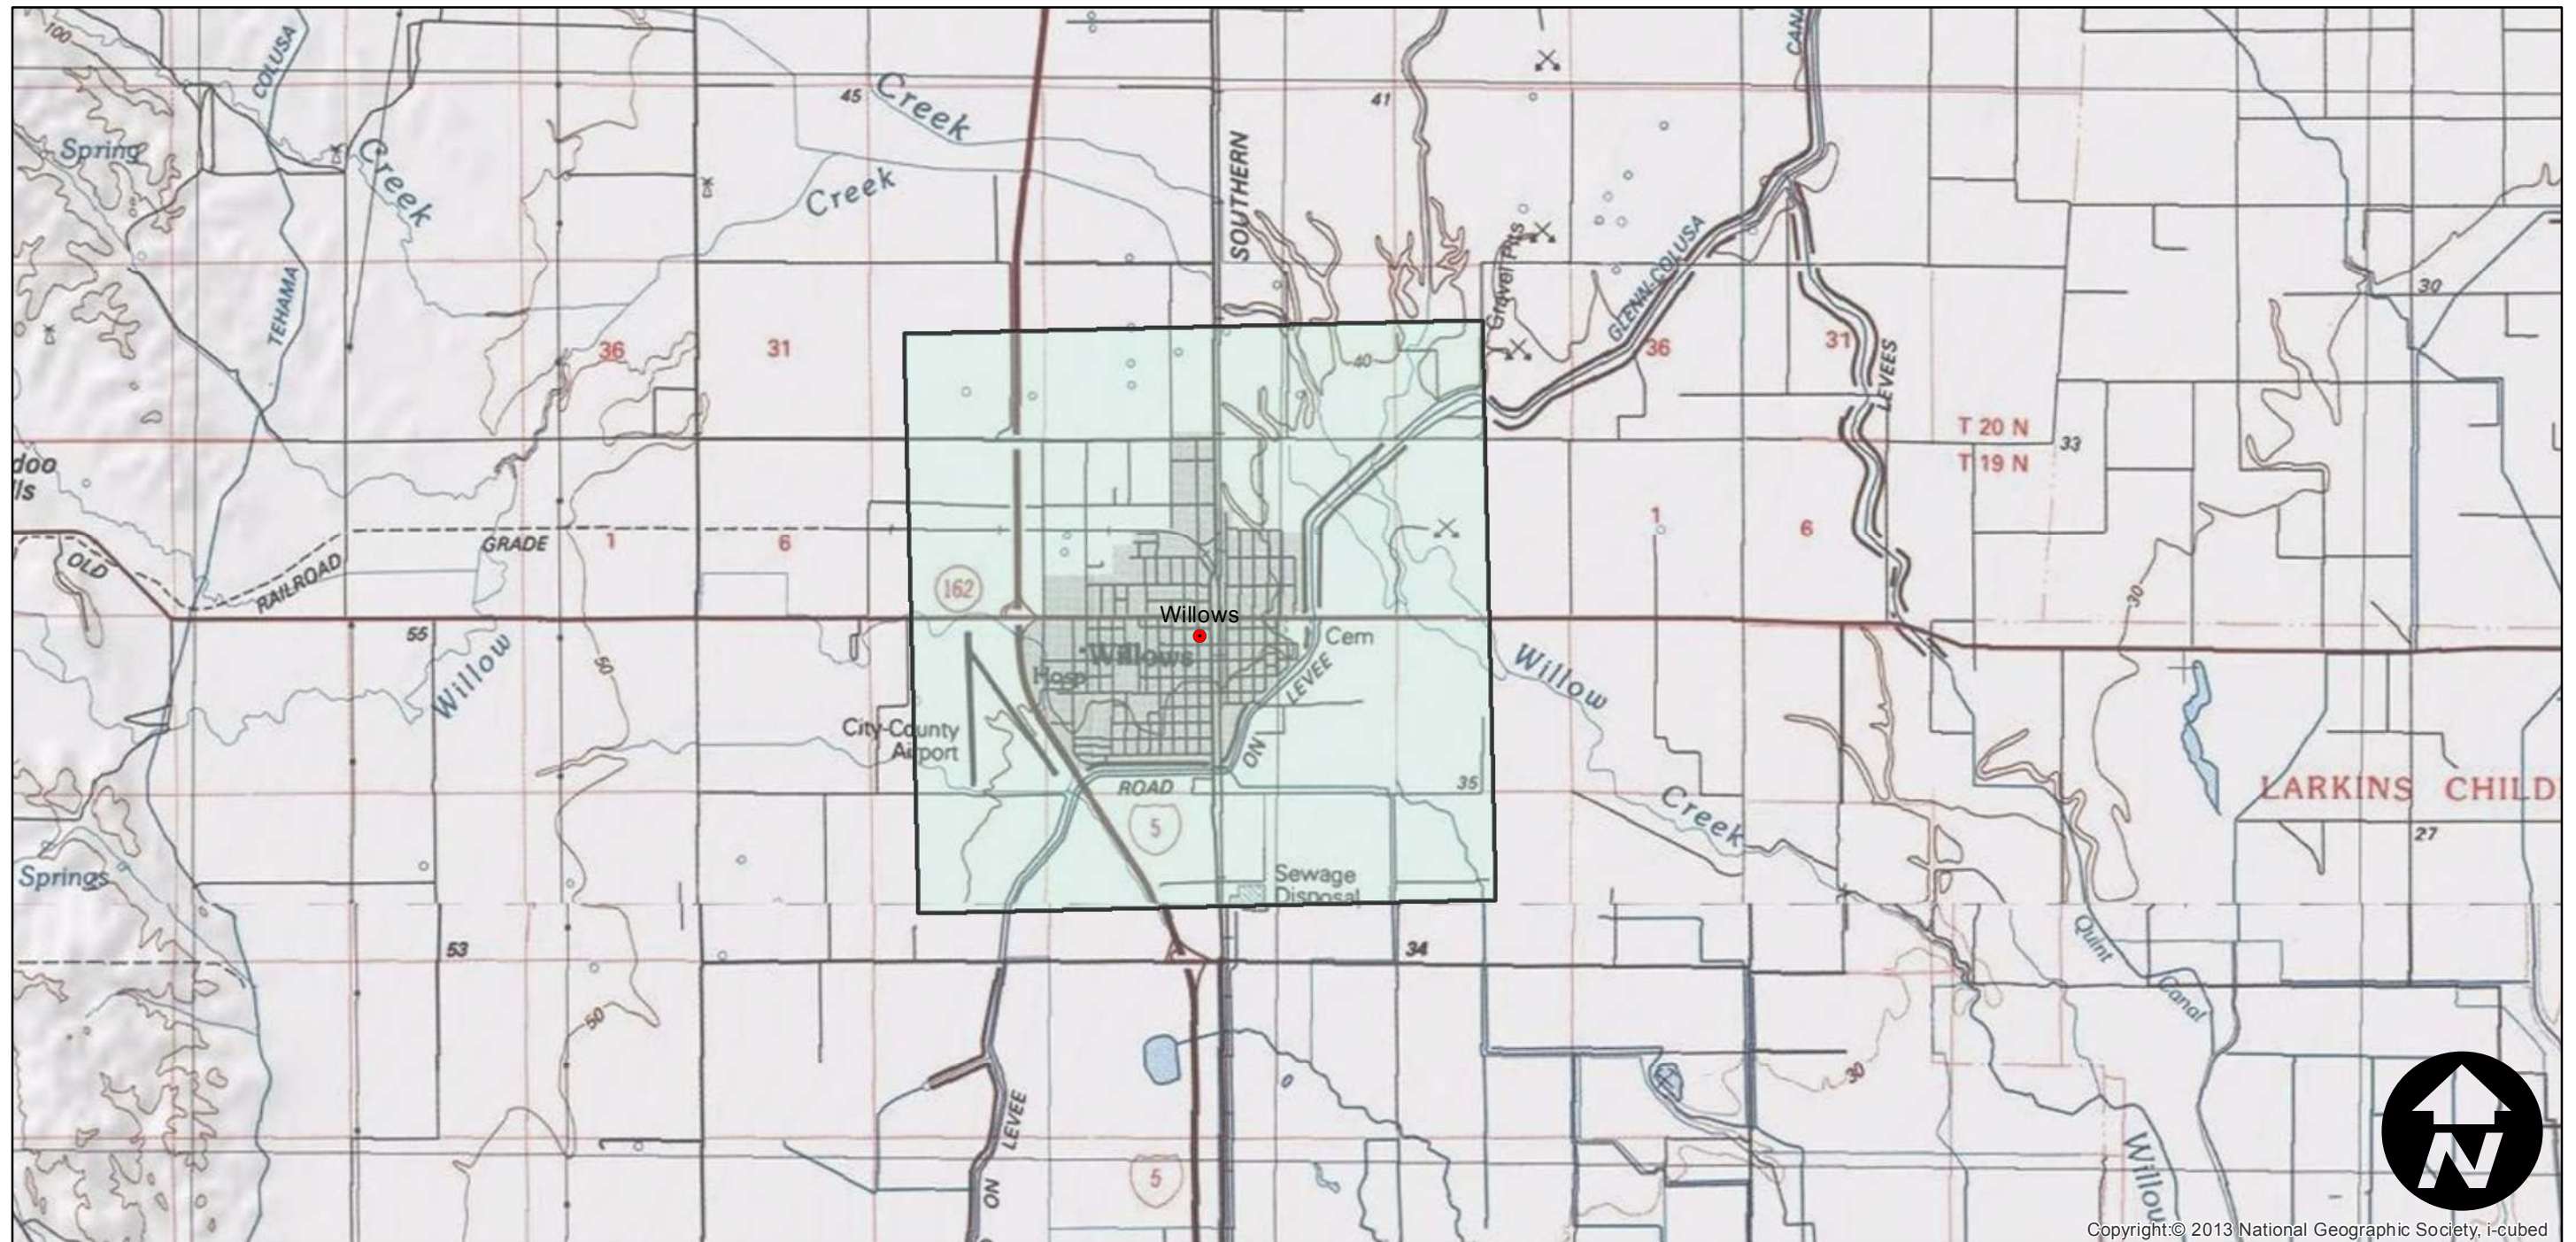

# CAS-1957

Counties: Glenn  
Flight date(s): 1/1/1957 to 12/31/1957  
Scale: 1:24,000  
Overlap: 0%

Complete Metadata:  
<http://www.library.ucsb.edu/mil/aerial-photography-tools>

## FLIGHT LOCATION

0 1.25 2.5 5 Miles

Index to Aerial Photography

Scale of this index: 1:80,000

Copyright: © 2013 National Geographic Society, i-cubed