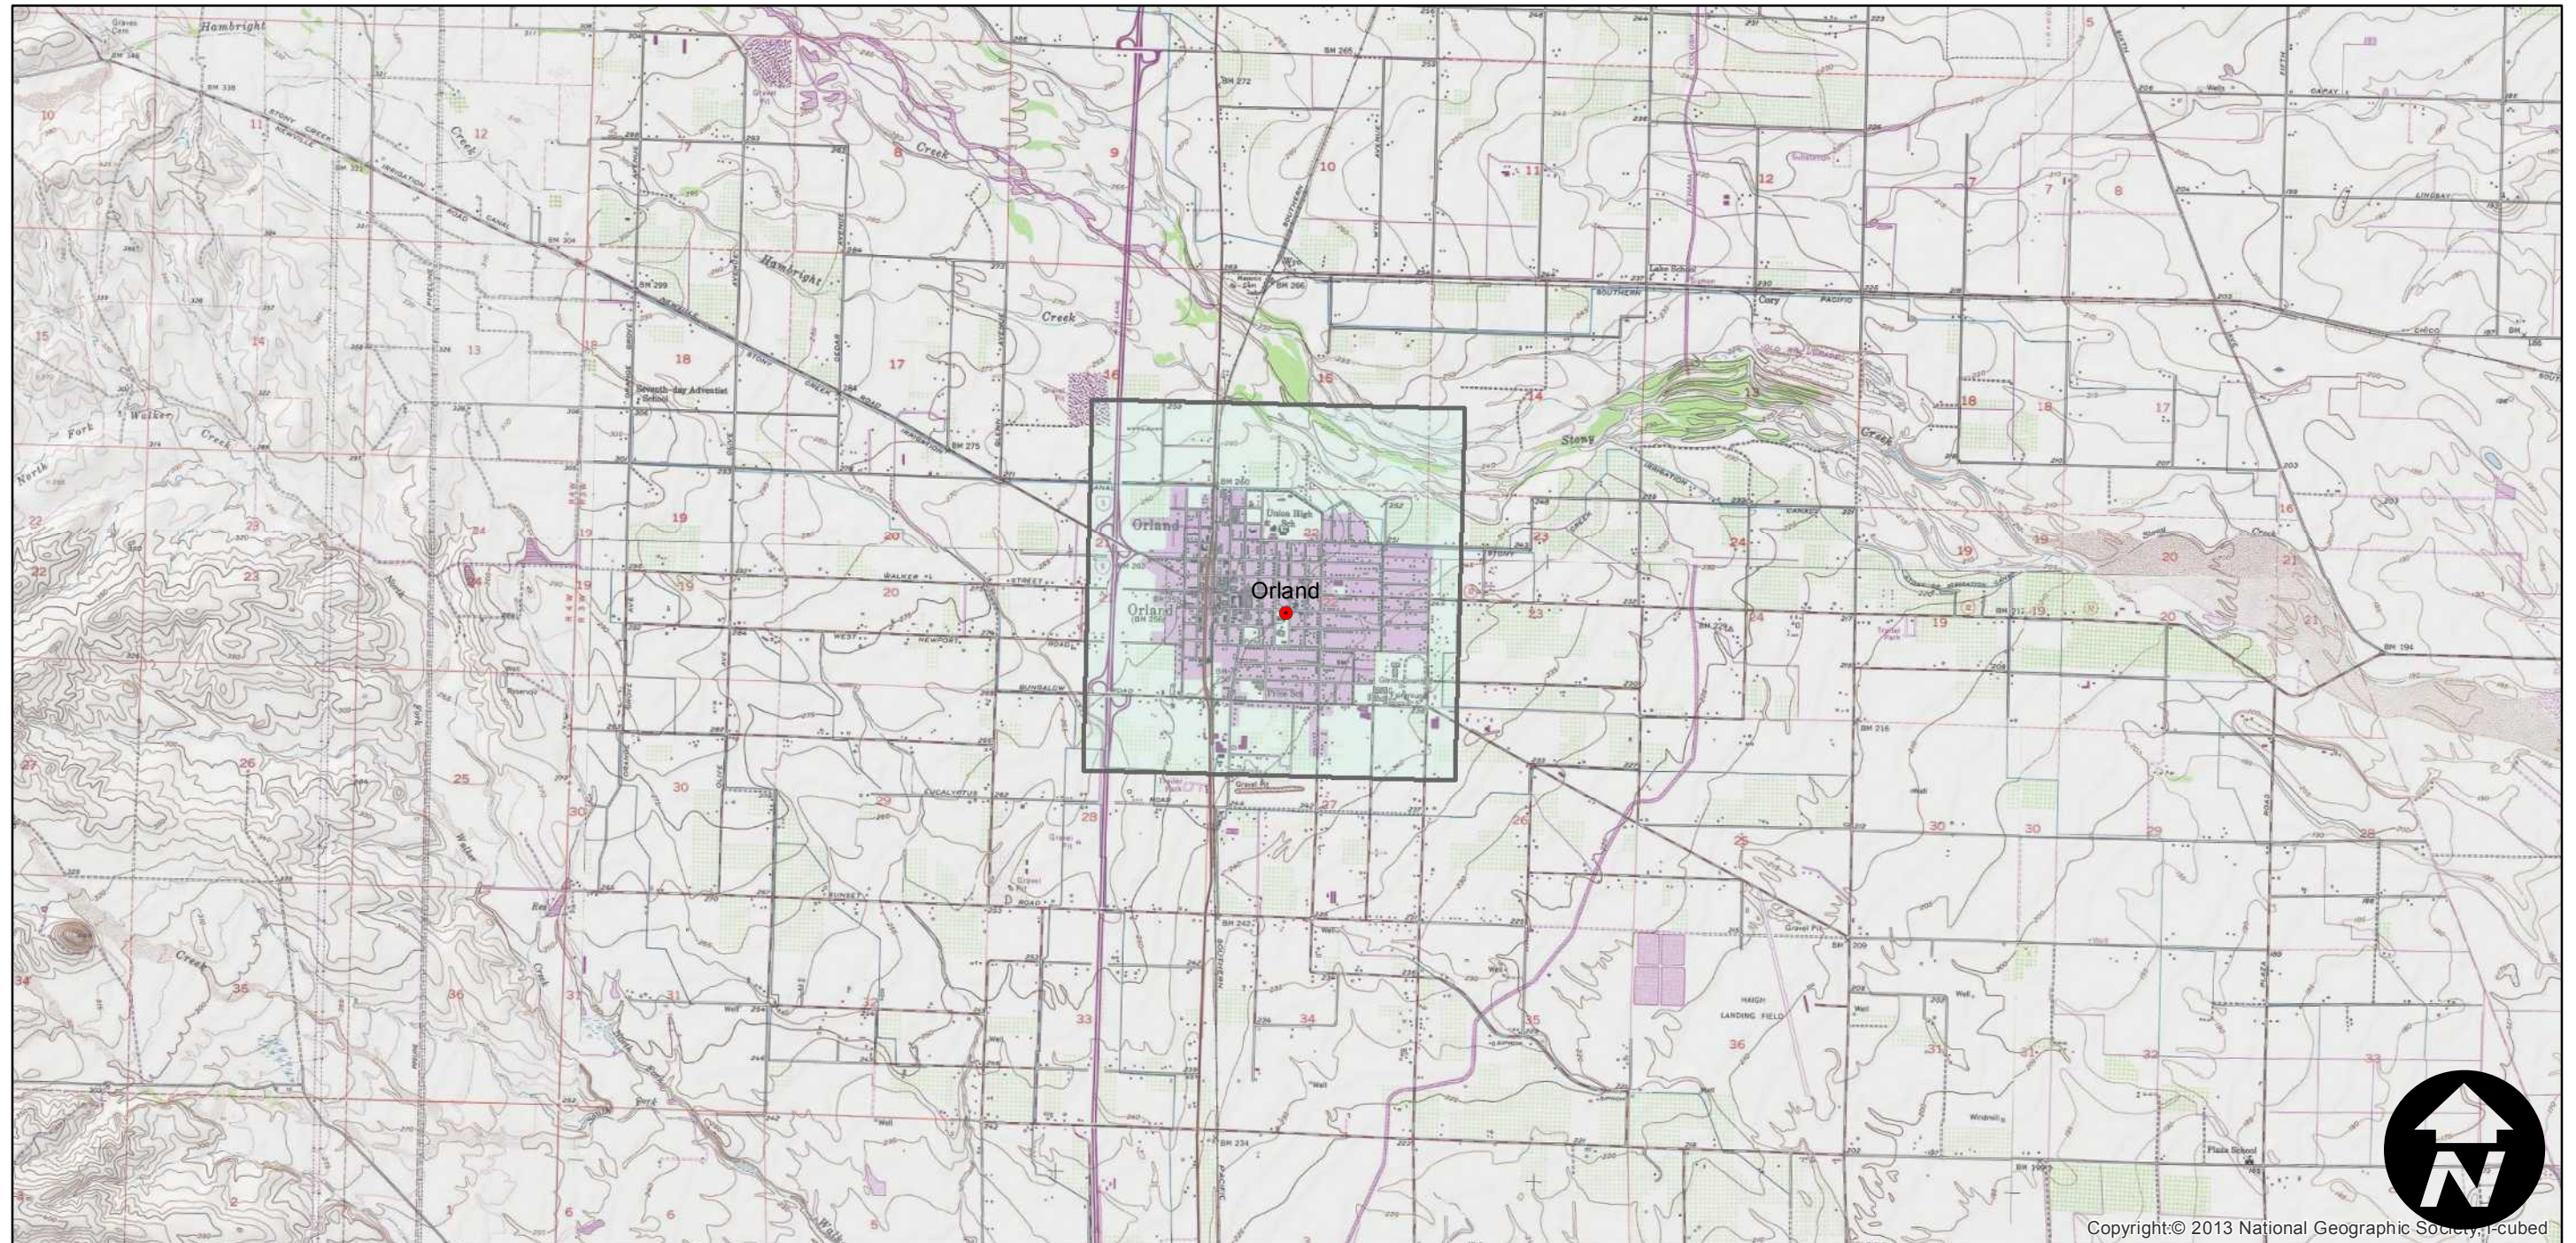

CAS-1957

Counties: Glenn
Flight date(s): 01-01-1957 to 12-31-1957
Scale: 1:12,000
Overlap: 0%

Complete Metadata:
<http://www.library.ucsb.edu/mil/aerial-photography-tools>

FLIGHT LOCATION

0 1 2 4 Miles

Index to Aerial Photography

Scale of this index: 1:50,000

Copyright © 2013 National Geographic Society, I-cubed