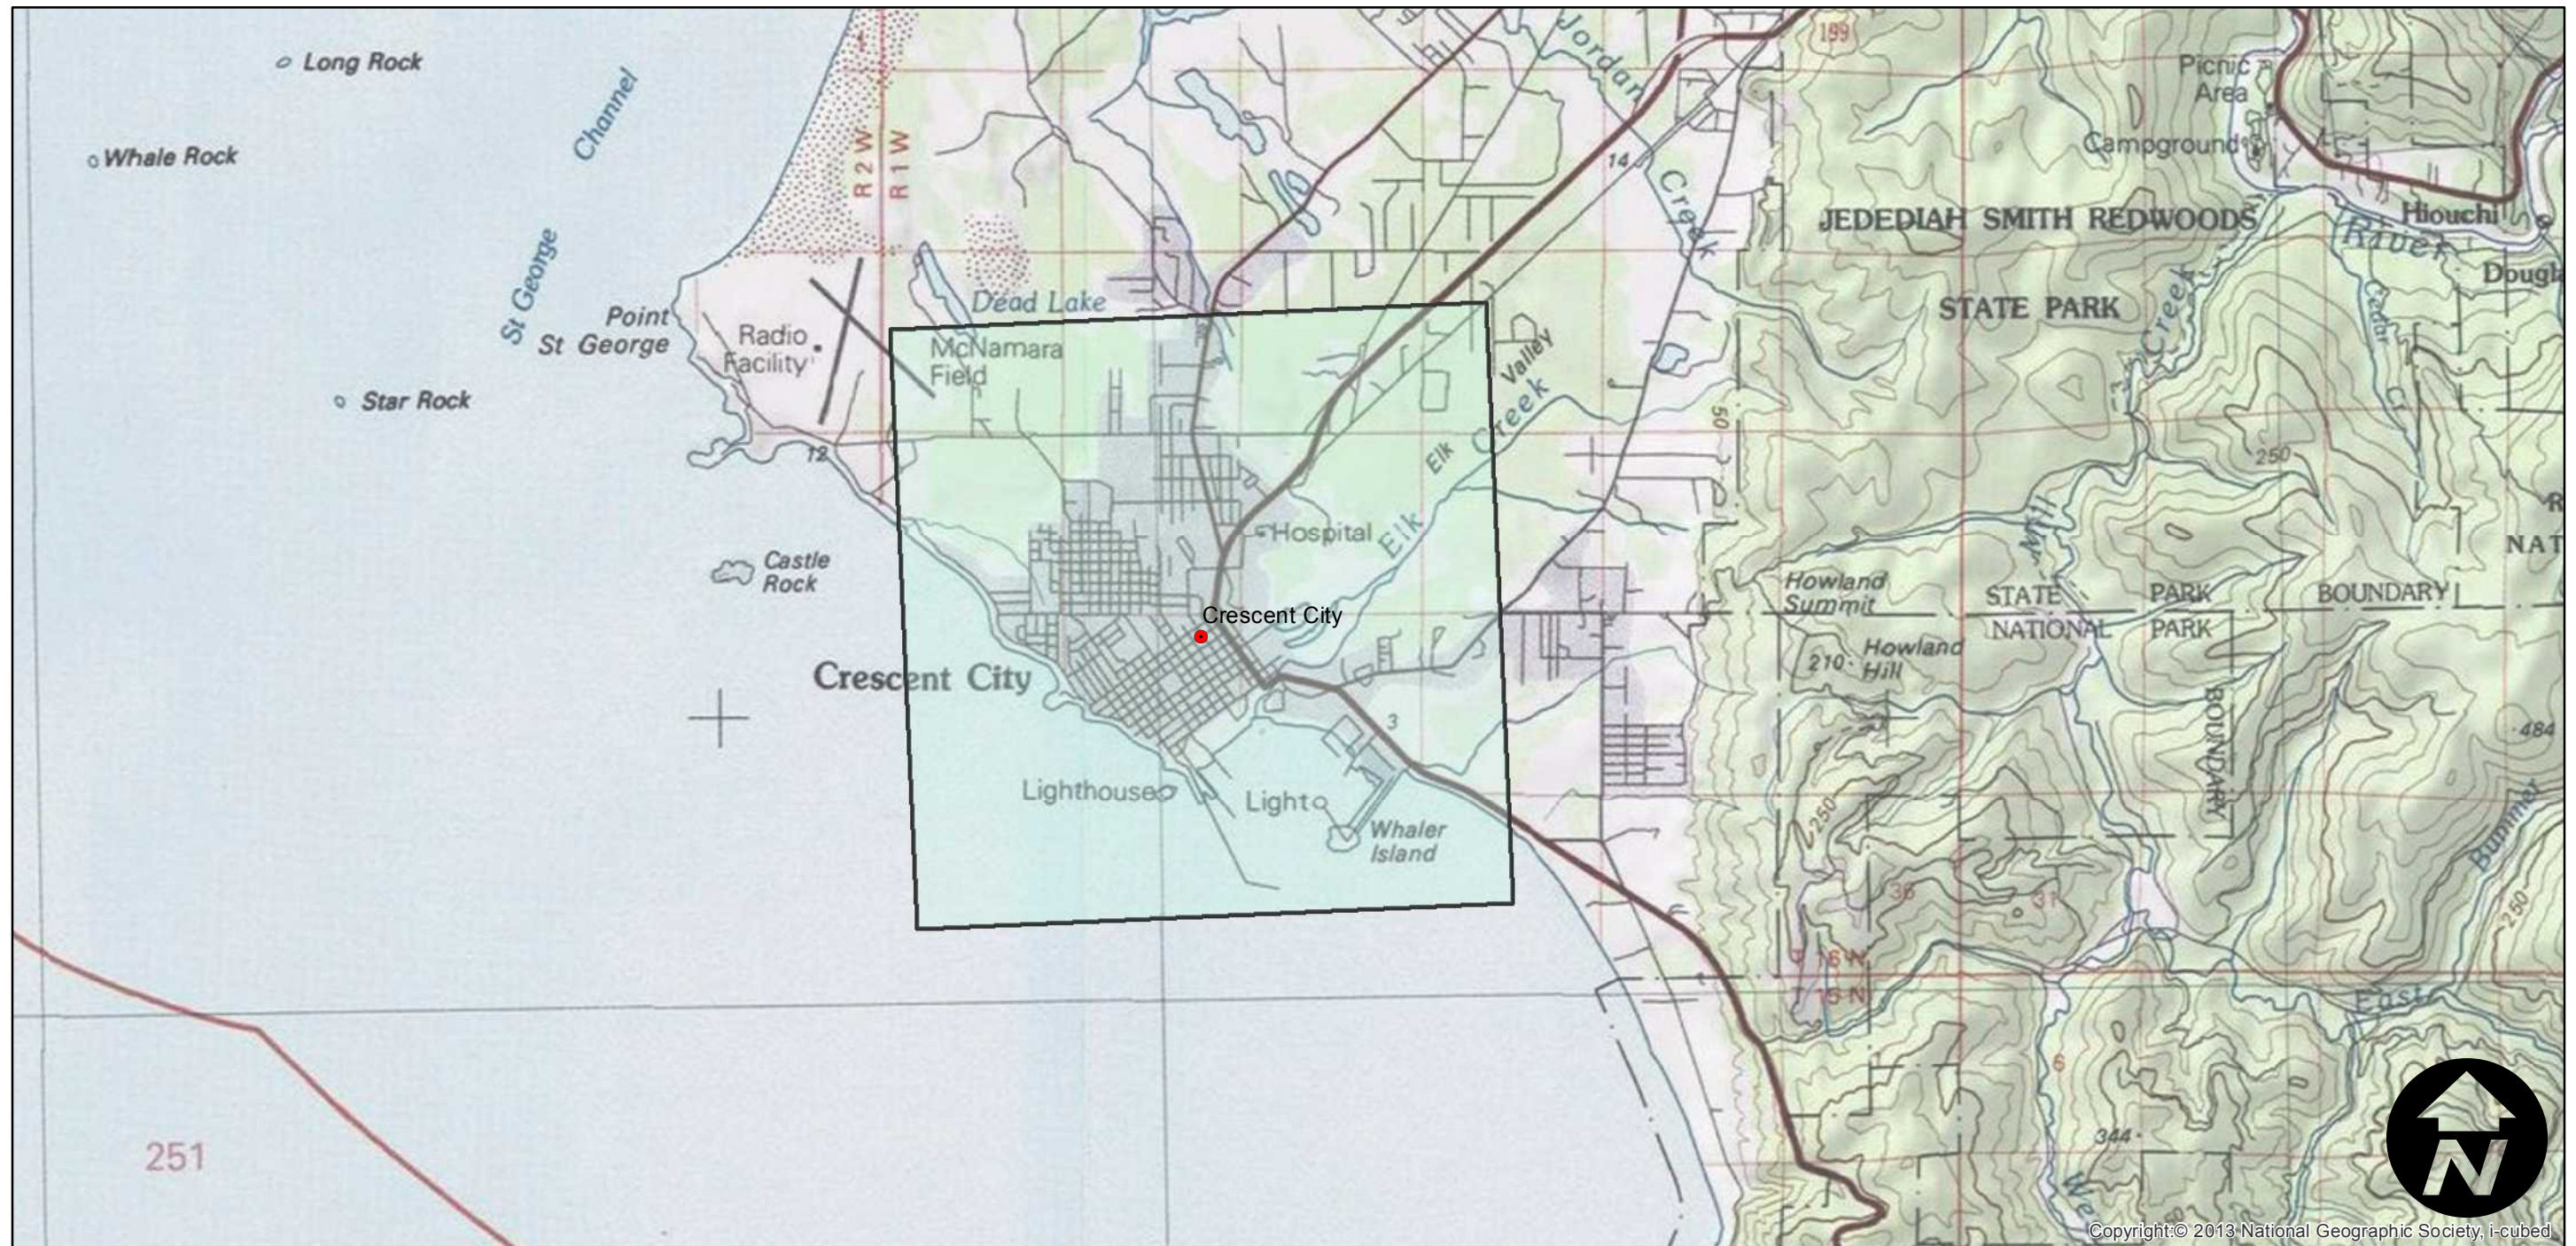

CAS-1957

Counties: Del Norte
Flight date(s): 1/1/1957 to 12/31/1957
Scale: 1:24,000
Overlap: 0%

Complete Metadata:
<http://www.library.ucsb.edu/mil/aerial-photography-tools>

FLIGHT LOCATION

0 1.25 2.5 5 Miles

Index to Aerial Photography

Scale of this index: 1:80,000

Copyright: © 2013 National Geographic Society, i-cubed