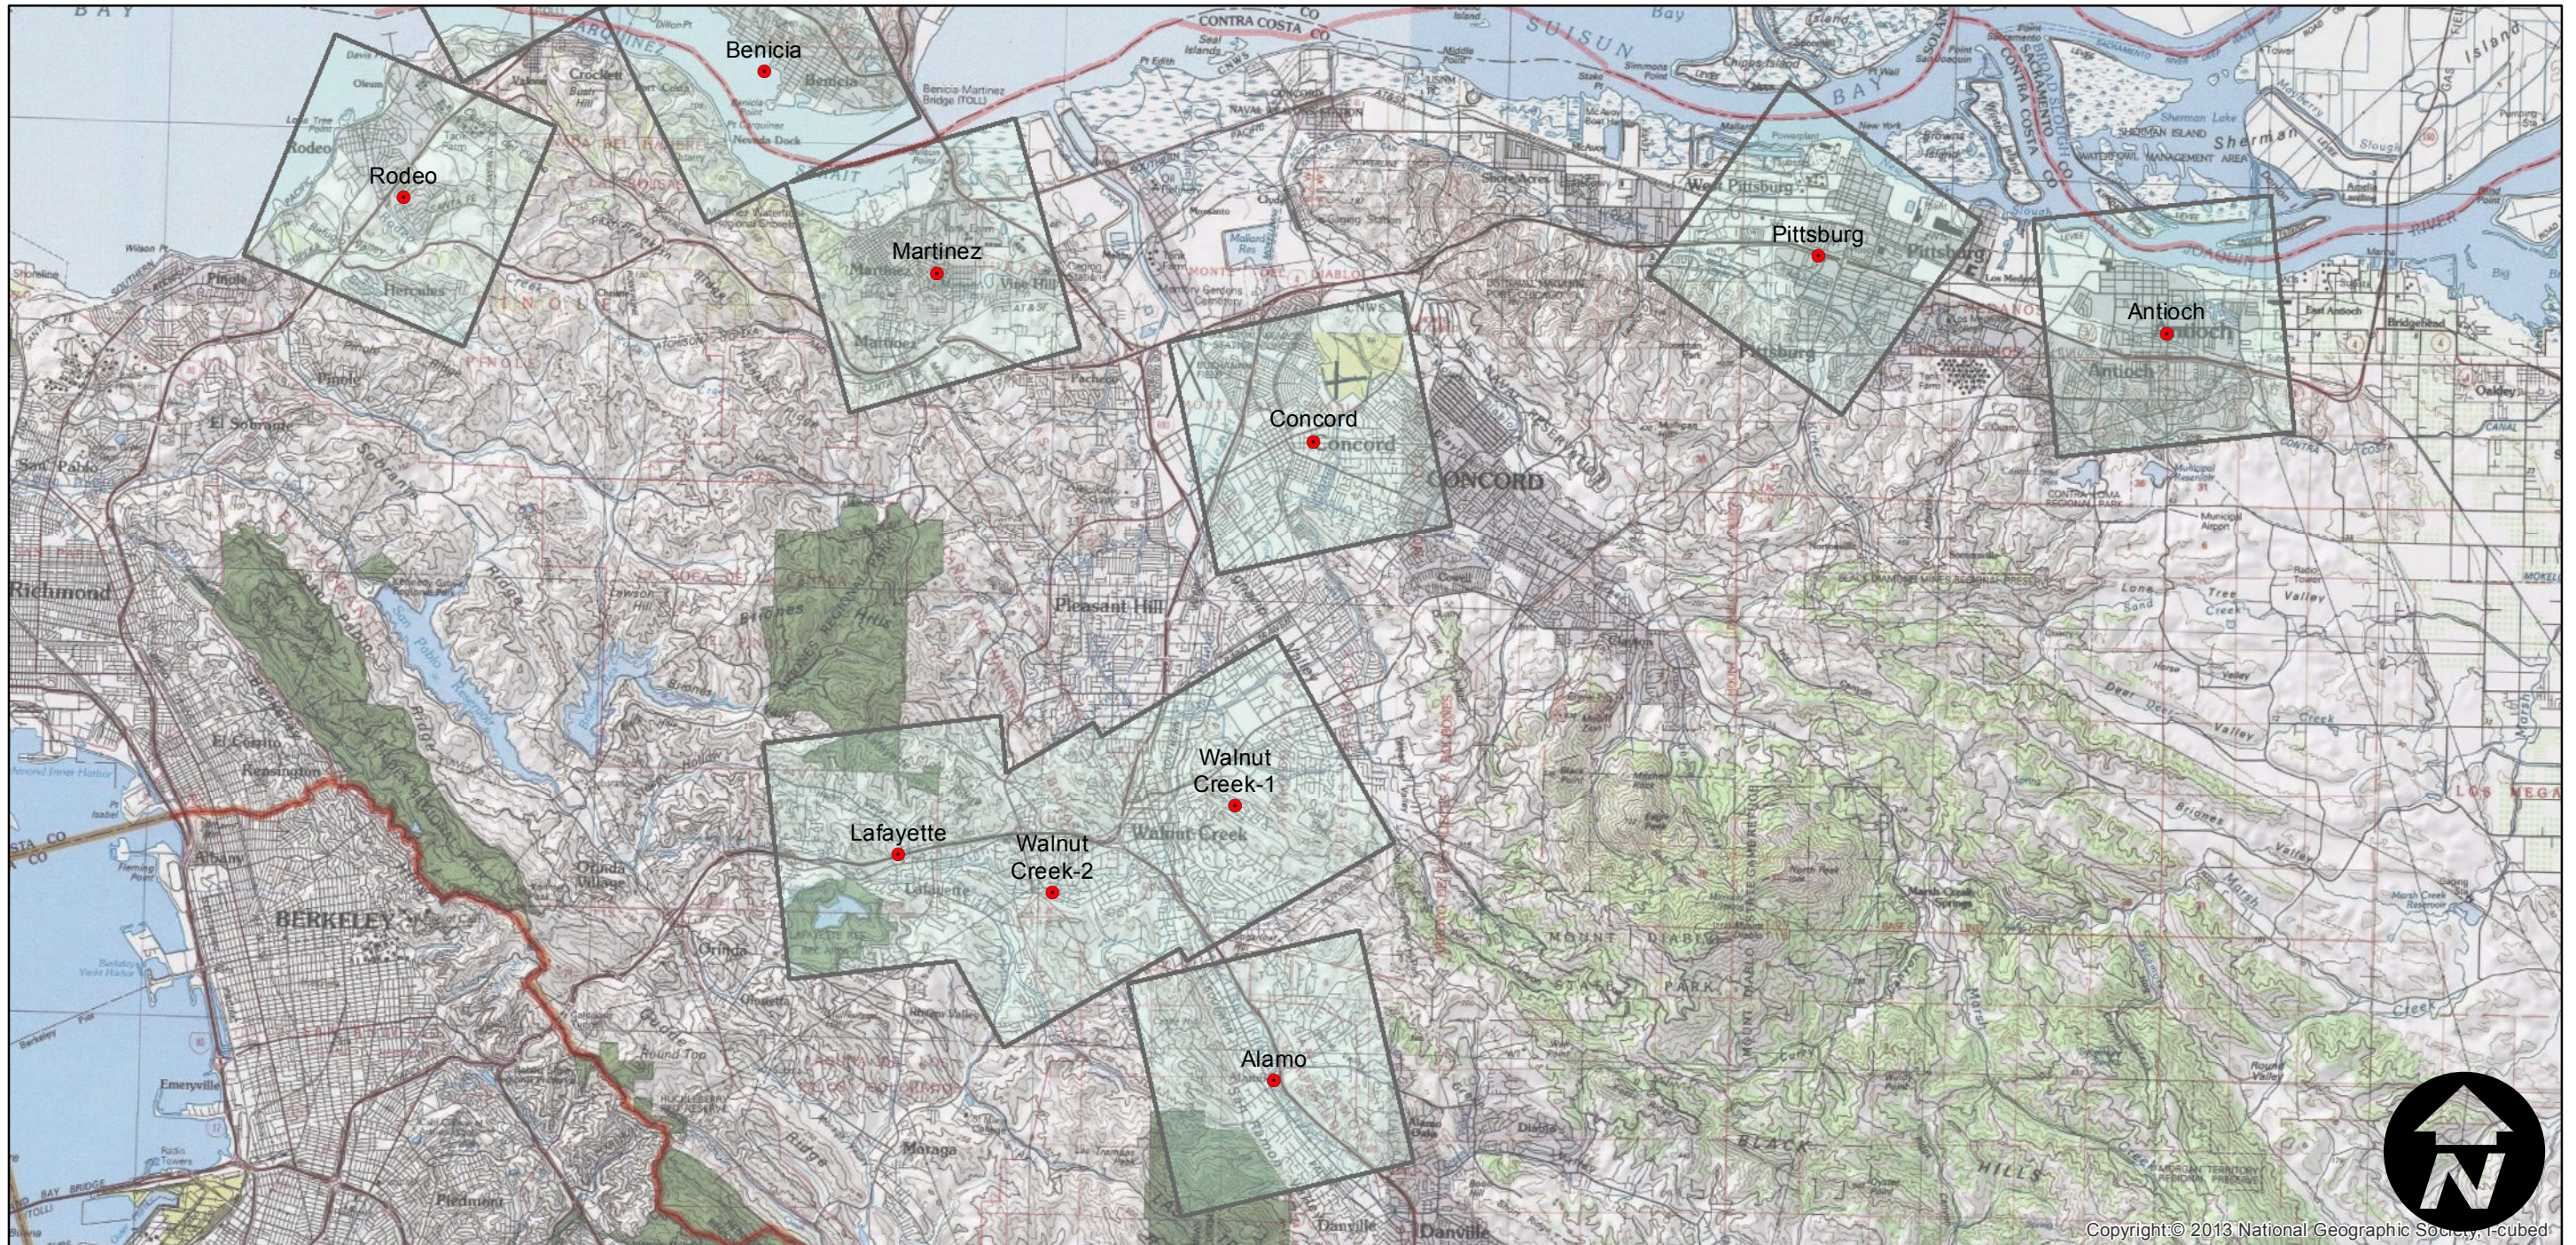

CAS-1957

Counties: Contra Costa
Flight date(s): 01-01-1957 to 12-31-1957
Scale: 1:24,000
Overlap: 0%

Complete Metadata:
<http://www.library.ucsb.edu/mil/aerial-photography-tools>

0 2.5 5 10 Miles

Index to Aerial Photography

Scale of this index: 1:150,000

Copyright © 2013 National Geographic Society, i-cubed