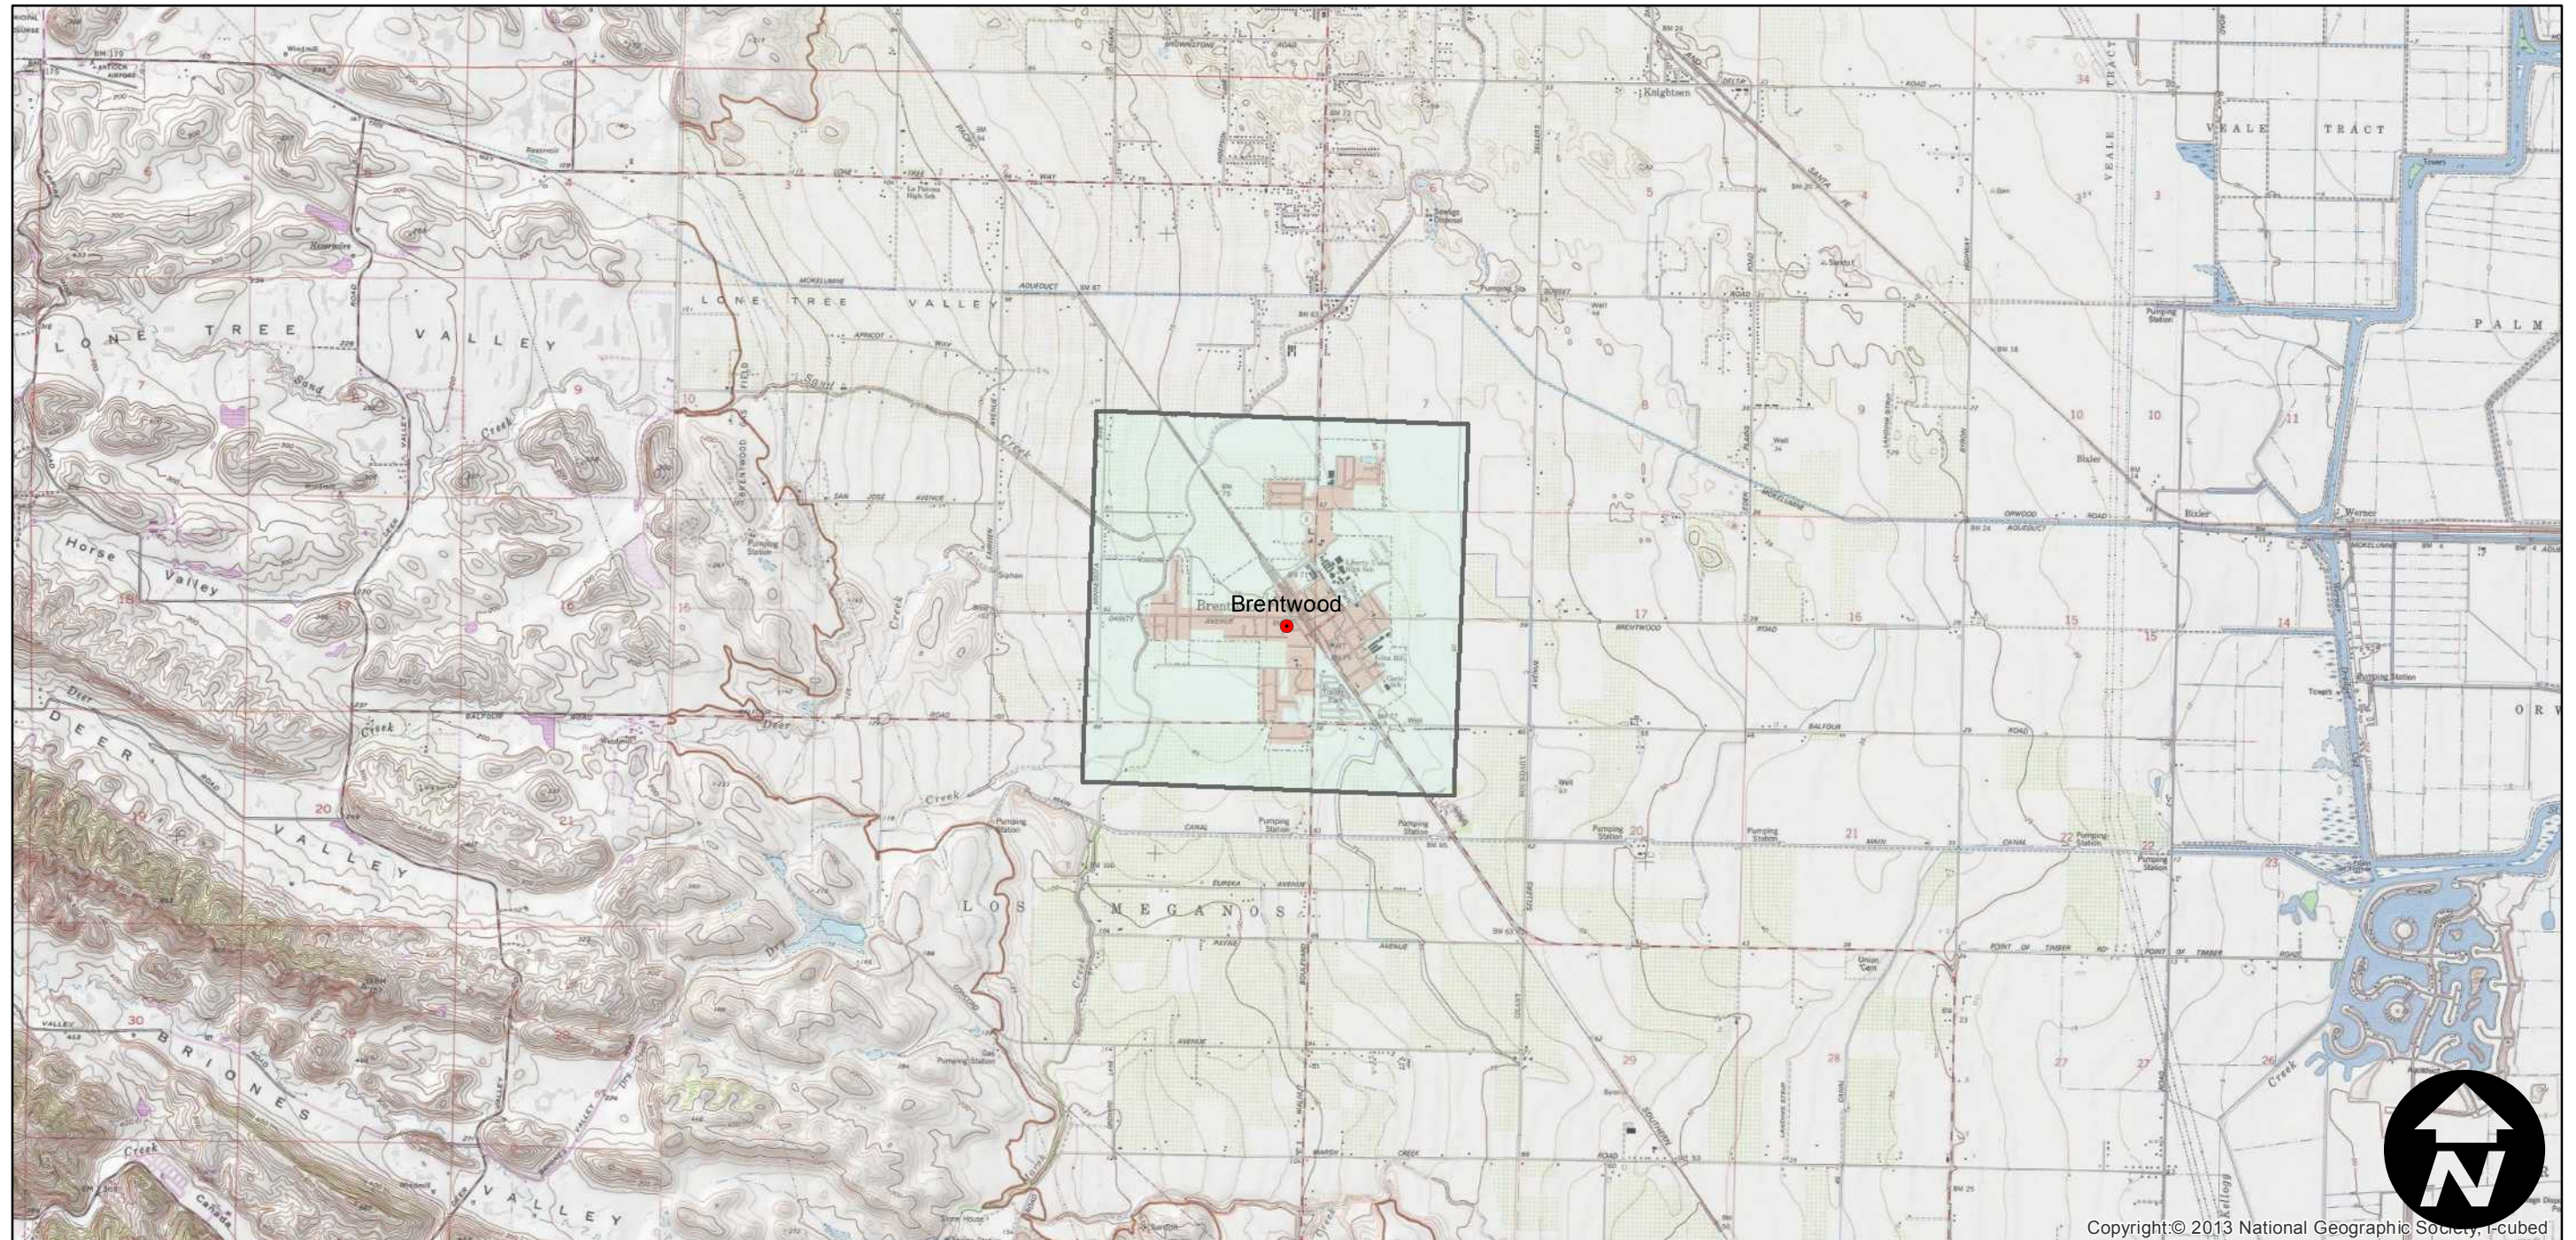

CAS-1957

Counties: Contra Costa
Flight date(s): 01-01-1957 to 12-31-1957
Scale: 1:12,000
Overlap: 0%

Complete Metadata:
<http://www.library.ucsb.edu/mil/aerial-photography-tools>

FLIGHT LOCATION

CAS-1957

Counties: Contra Costa
Flight date(s): 01-01-1957 to 12-31-1957
Scale: 1:12,000
Overlap: 0%

Complete Metadata:
<http://www.library.ucsb.edu/mil/aerial-photography-tools>

FLIGHT LOCATION

Copyright © 2013 National Geographic Society, I-cubed