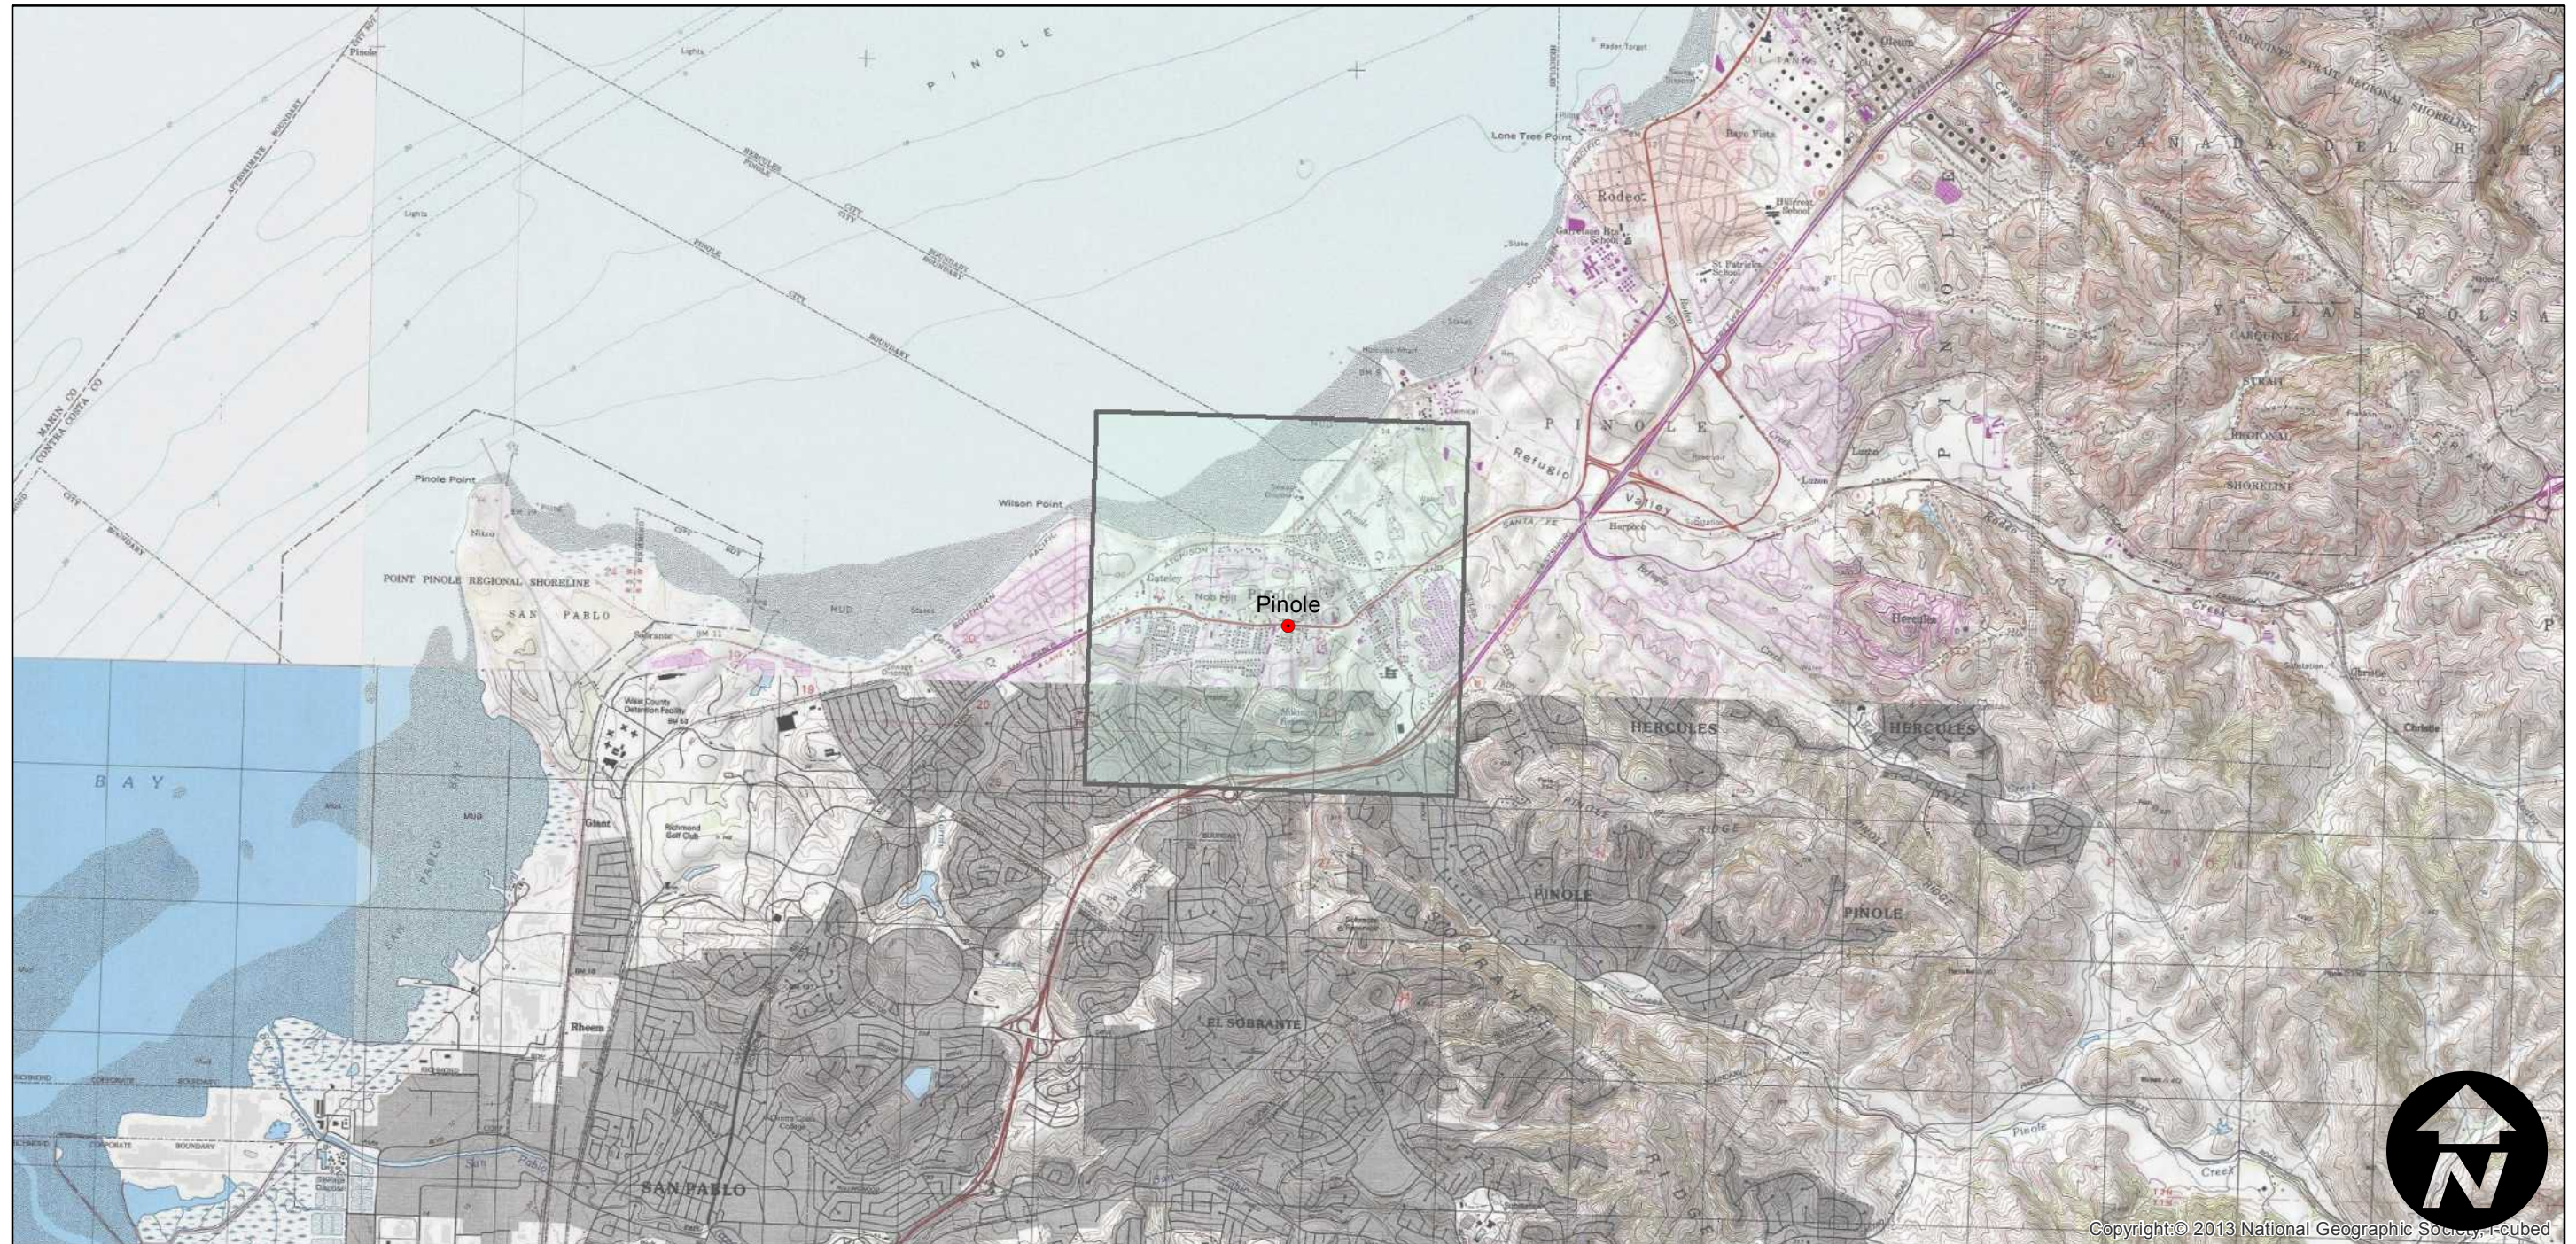

CAS-1957

Counties: Contra Costa
Flight date(s): 01-01-1957 to 12-31-1957
Scale: 1:12,000
Overlap: 0%

Complete Metadata:
<http://www.library.ucsb.edu/mil/aerial-photography-tools>

FLIGHT LOCATION

CAS-1957

Counties: Contra Costa
Flight date(s): 01-01-1957 to 12-31-1957
Scale: 1:12,000
Overlap: 0%

Complete Metadata:
<http://www.library.ucsb.edu/mil/aerial-photography-tools>

FLIGHT LOCATION

Copyright © 2013 National Geographic Society, I-cubed