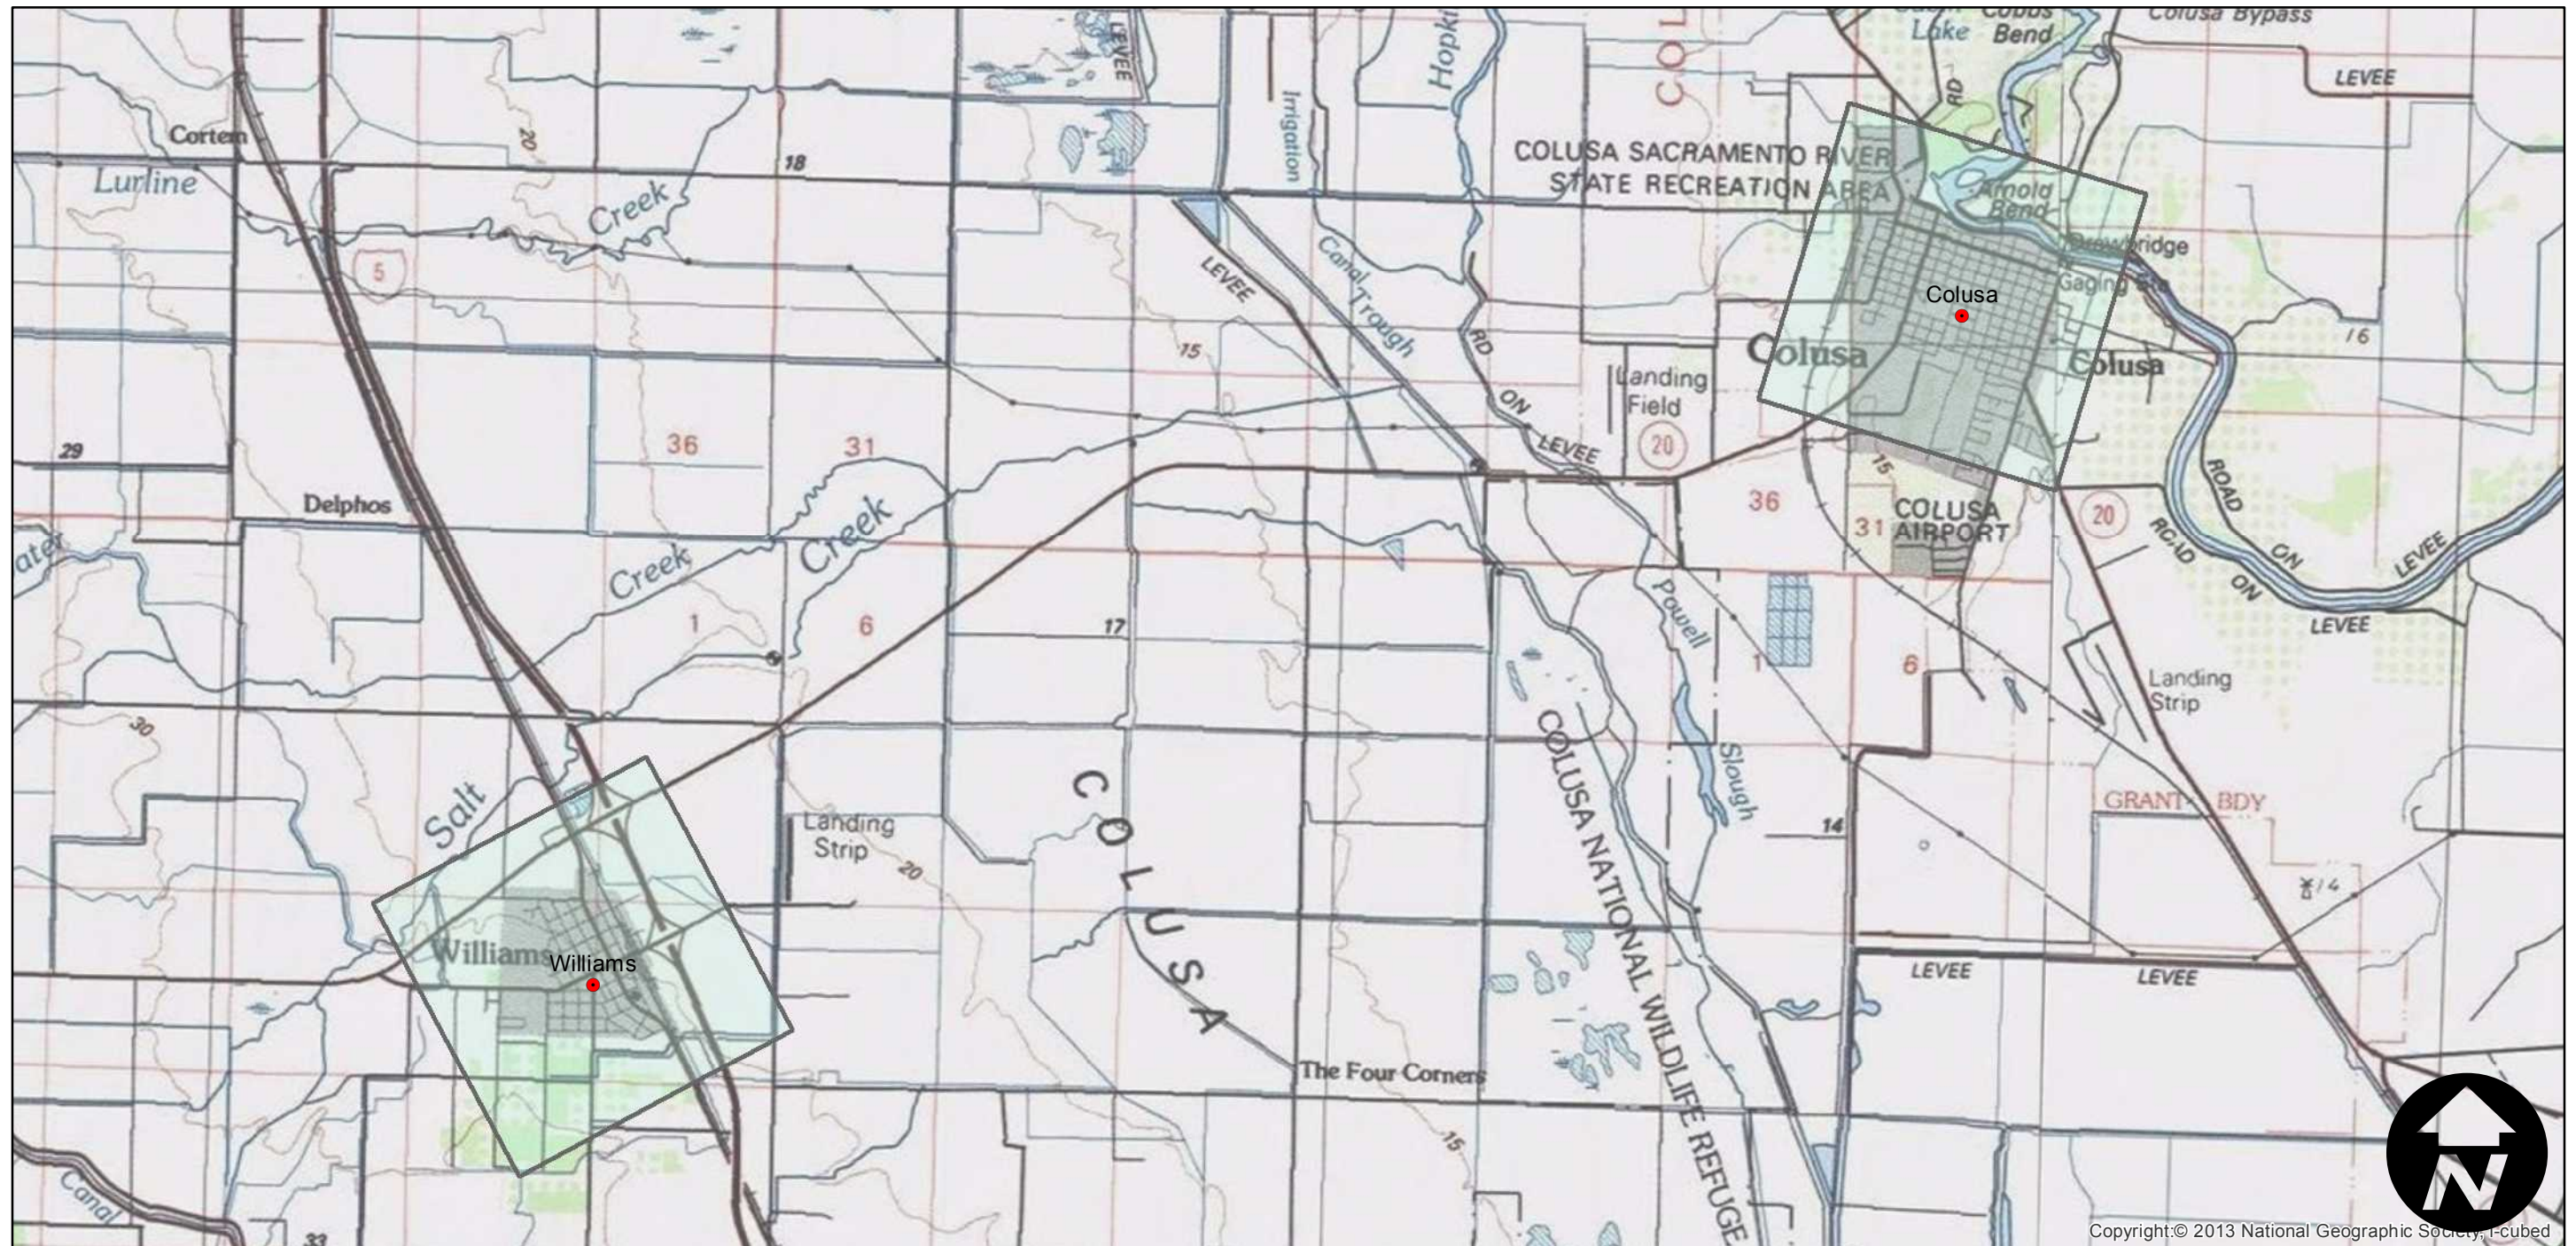

CAS-1957

Counties: Colusa
Flight date(s): 01-01-1957 to 12-31-1957
Scale: 1:12,000
Overlap: 0%

Complete Metadata:
<http://www.library.ucsb.edu/mil/aerial-photography-tools>

FLIGHT LOCATION

0 1.25 2.5 5 Miles

Index to Aerial Photography

Scale of this index: 1:60,000