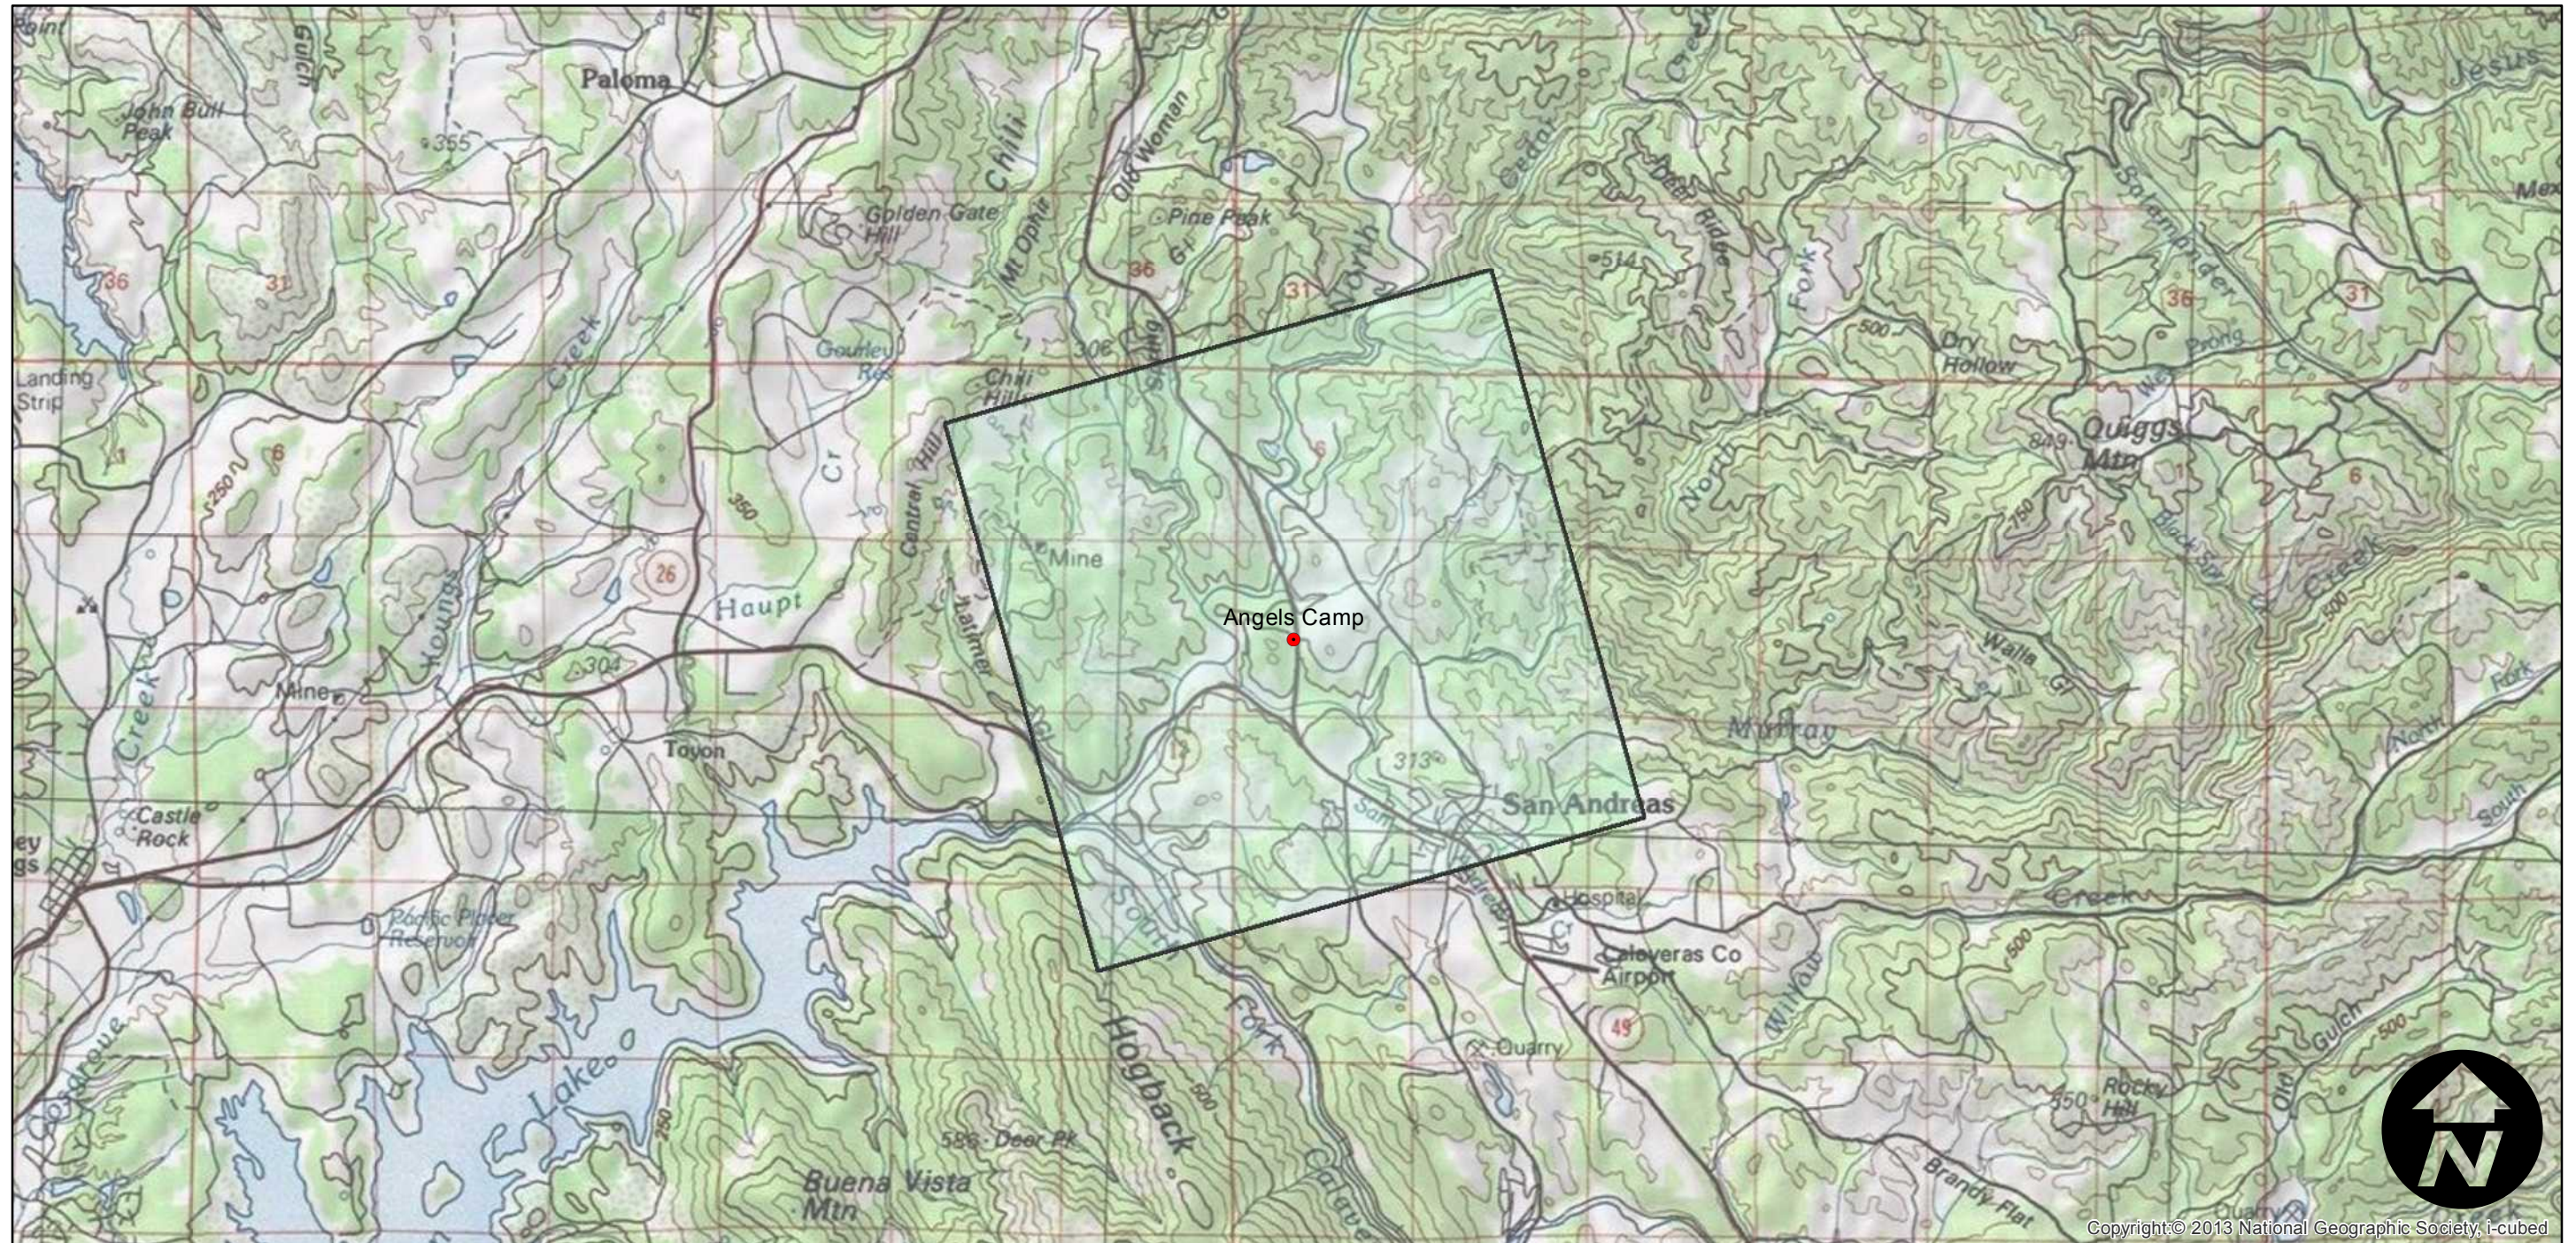

CAS-1957

Counties: Calaveras
Flight date(s): 1/1/1957 to 12/31/1957
Scale: 1:24,000
Overlap: 0%

Complete Metadata:
<http://www.library.ucsb.edu/mil/aerial-photography-tools>

FLIGHT LOCATION

0 1.25 2.5 5 Miles

Index to Aerial Photography

Scale of this index: 1:80,000

Copyright: © 2013 National Geographic Society, i-cubed