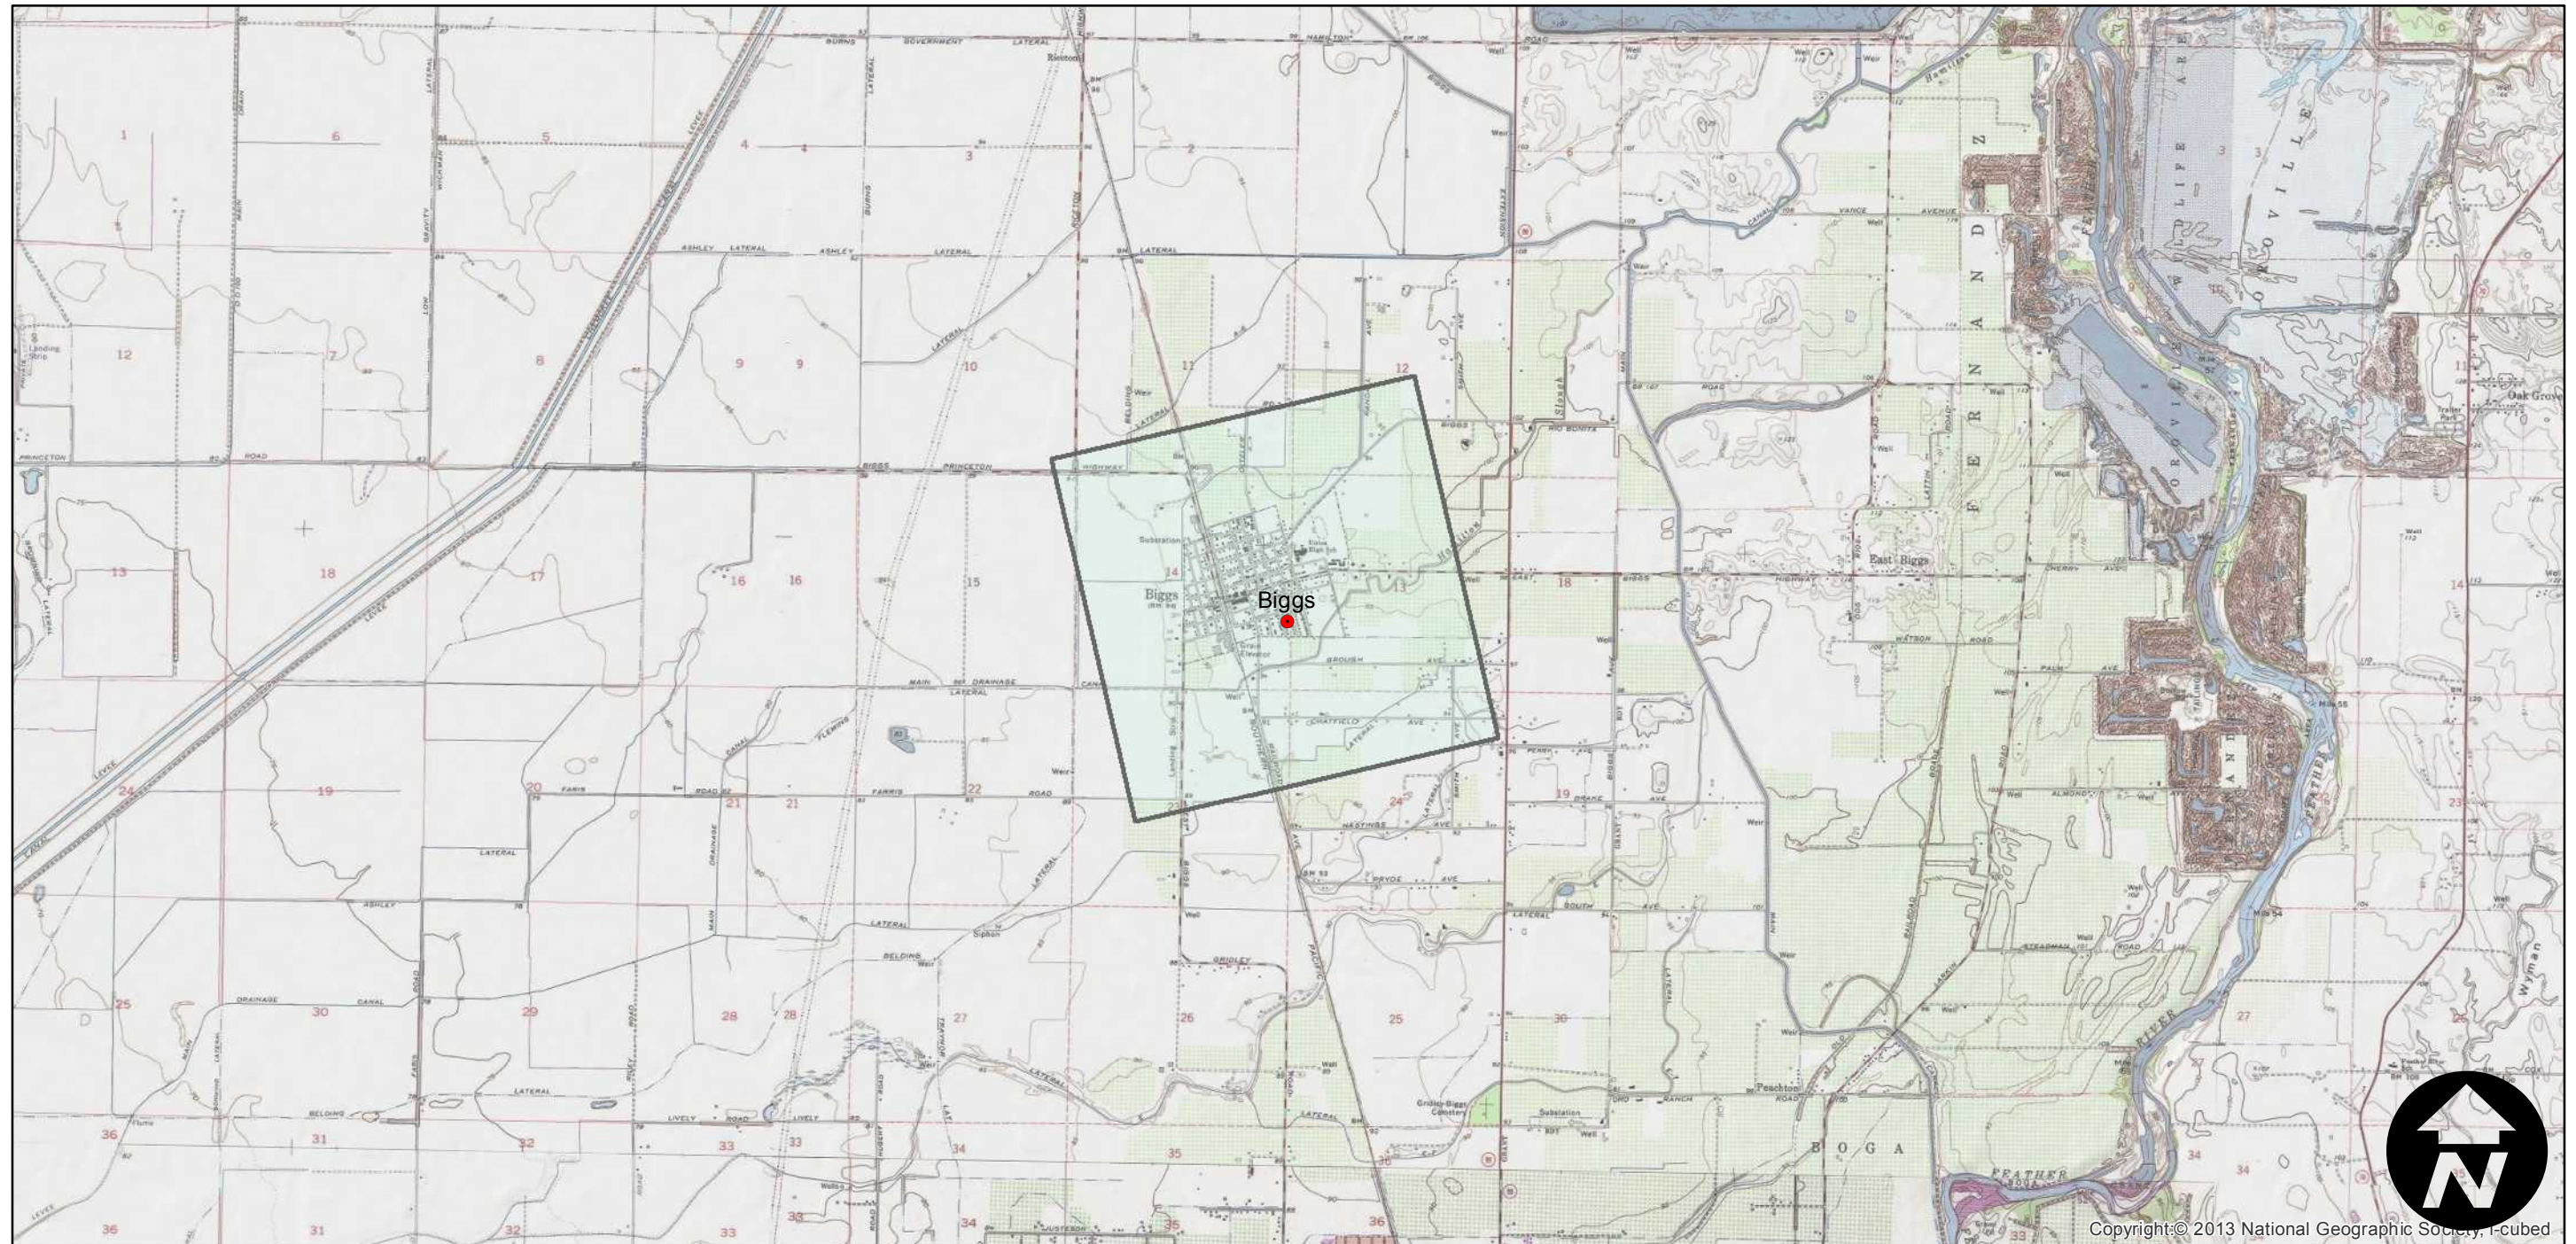

CAS-1957

Counties: Butte
Flight date(s): 01-01-1957 to 12-31-1957
Scale: 1:12,000
Overlap: 0%

Complete Metadata:
<http://www.library.ucsb.edu/mil/aerial-photography-tools>

FLIGHT LOCATION

0 1 2 4 Miles

Index to Aerial Photography

Scale of this index: 1:50,000

Copyright: © 2013 National Geographic Society, I-cubed