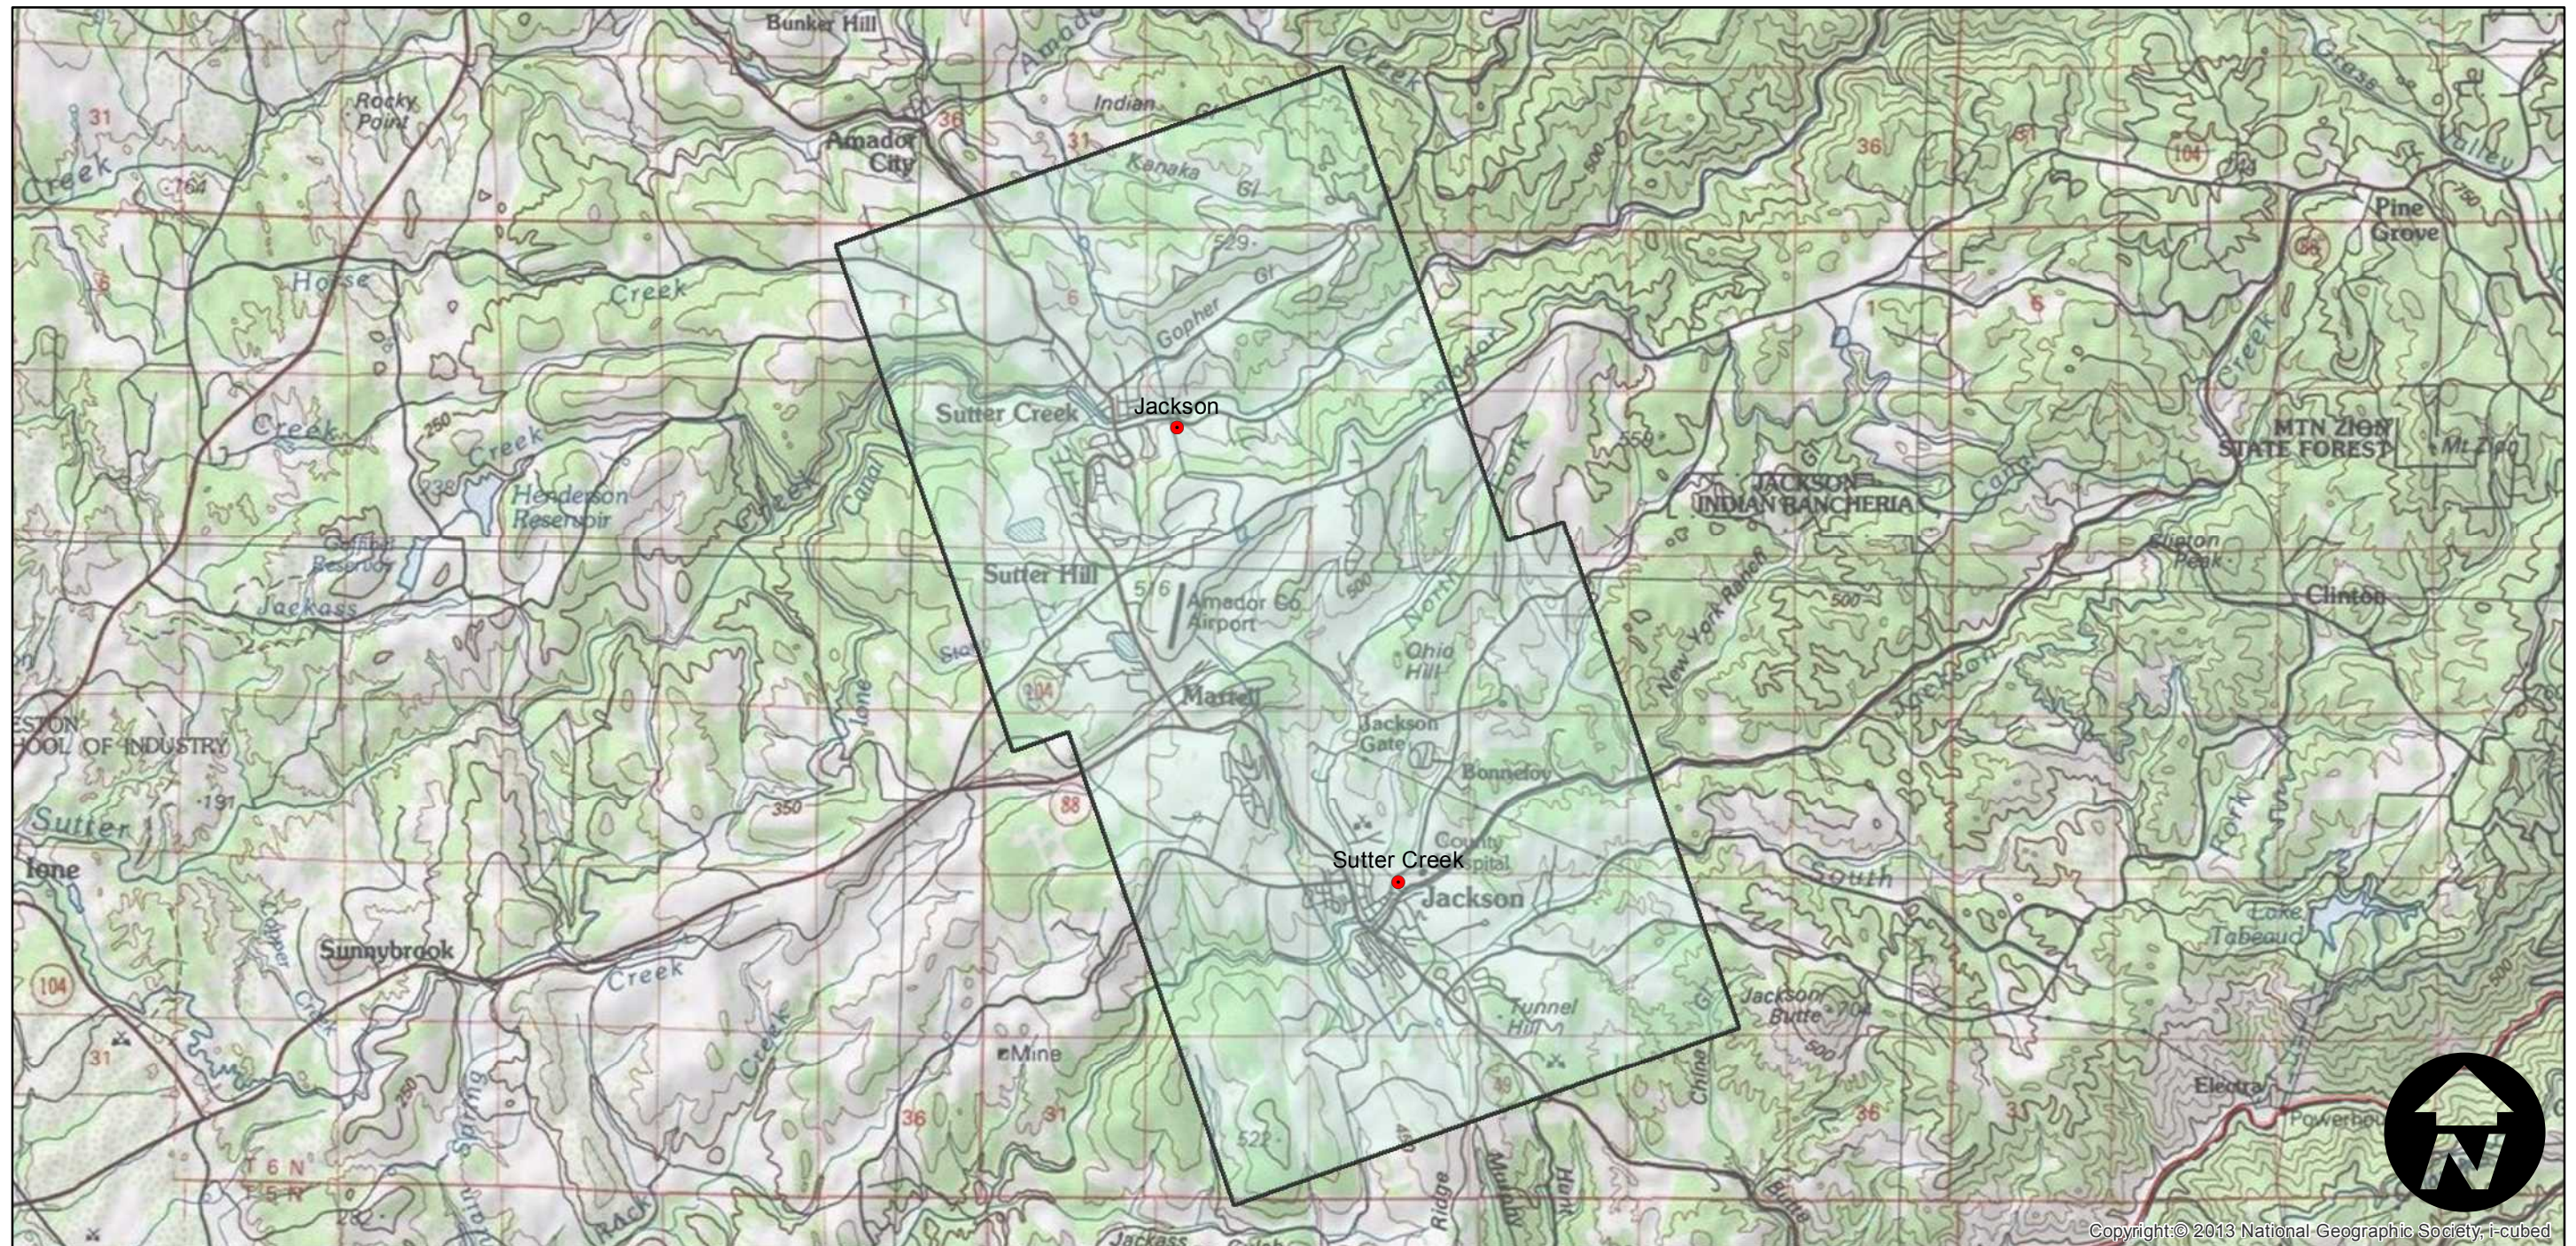

# CAS-1957

Counties: Amador  
Flight date(s): 1/1/1957 to 12/31/1957  
Scale: 1:24,000  
Overlap: 0%

Complete Metadata:  
<http://www.library.ucsb.edu/mil/aerial-photography-tools>

0 1.25 2.5 5 Miles

Index to Aerial Photography

Scale of this index: 1:85,000

Copyright © 2013 National Geographic Society, i-cubed