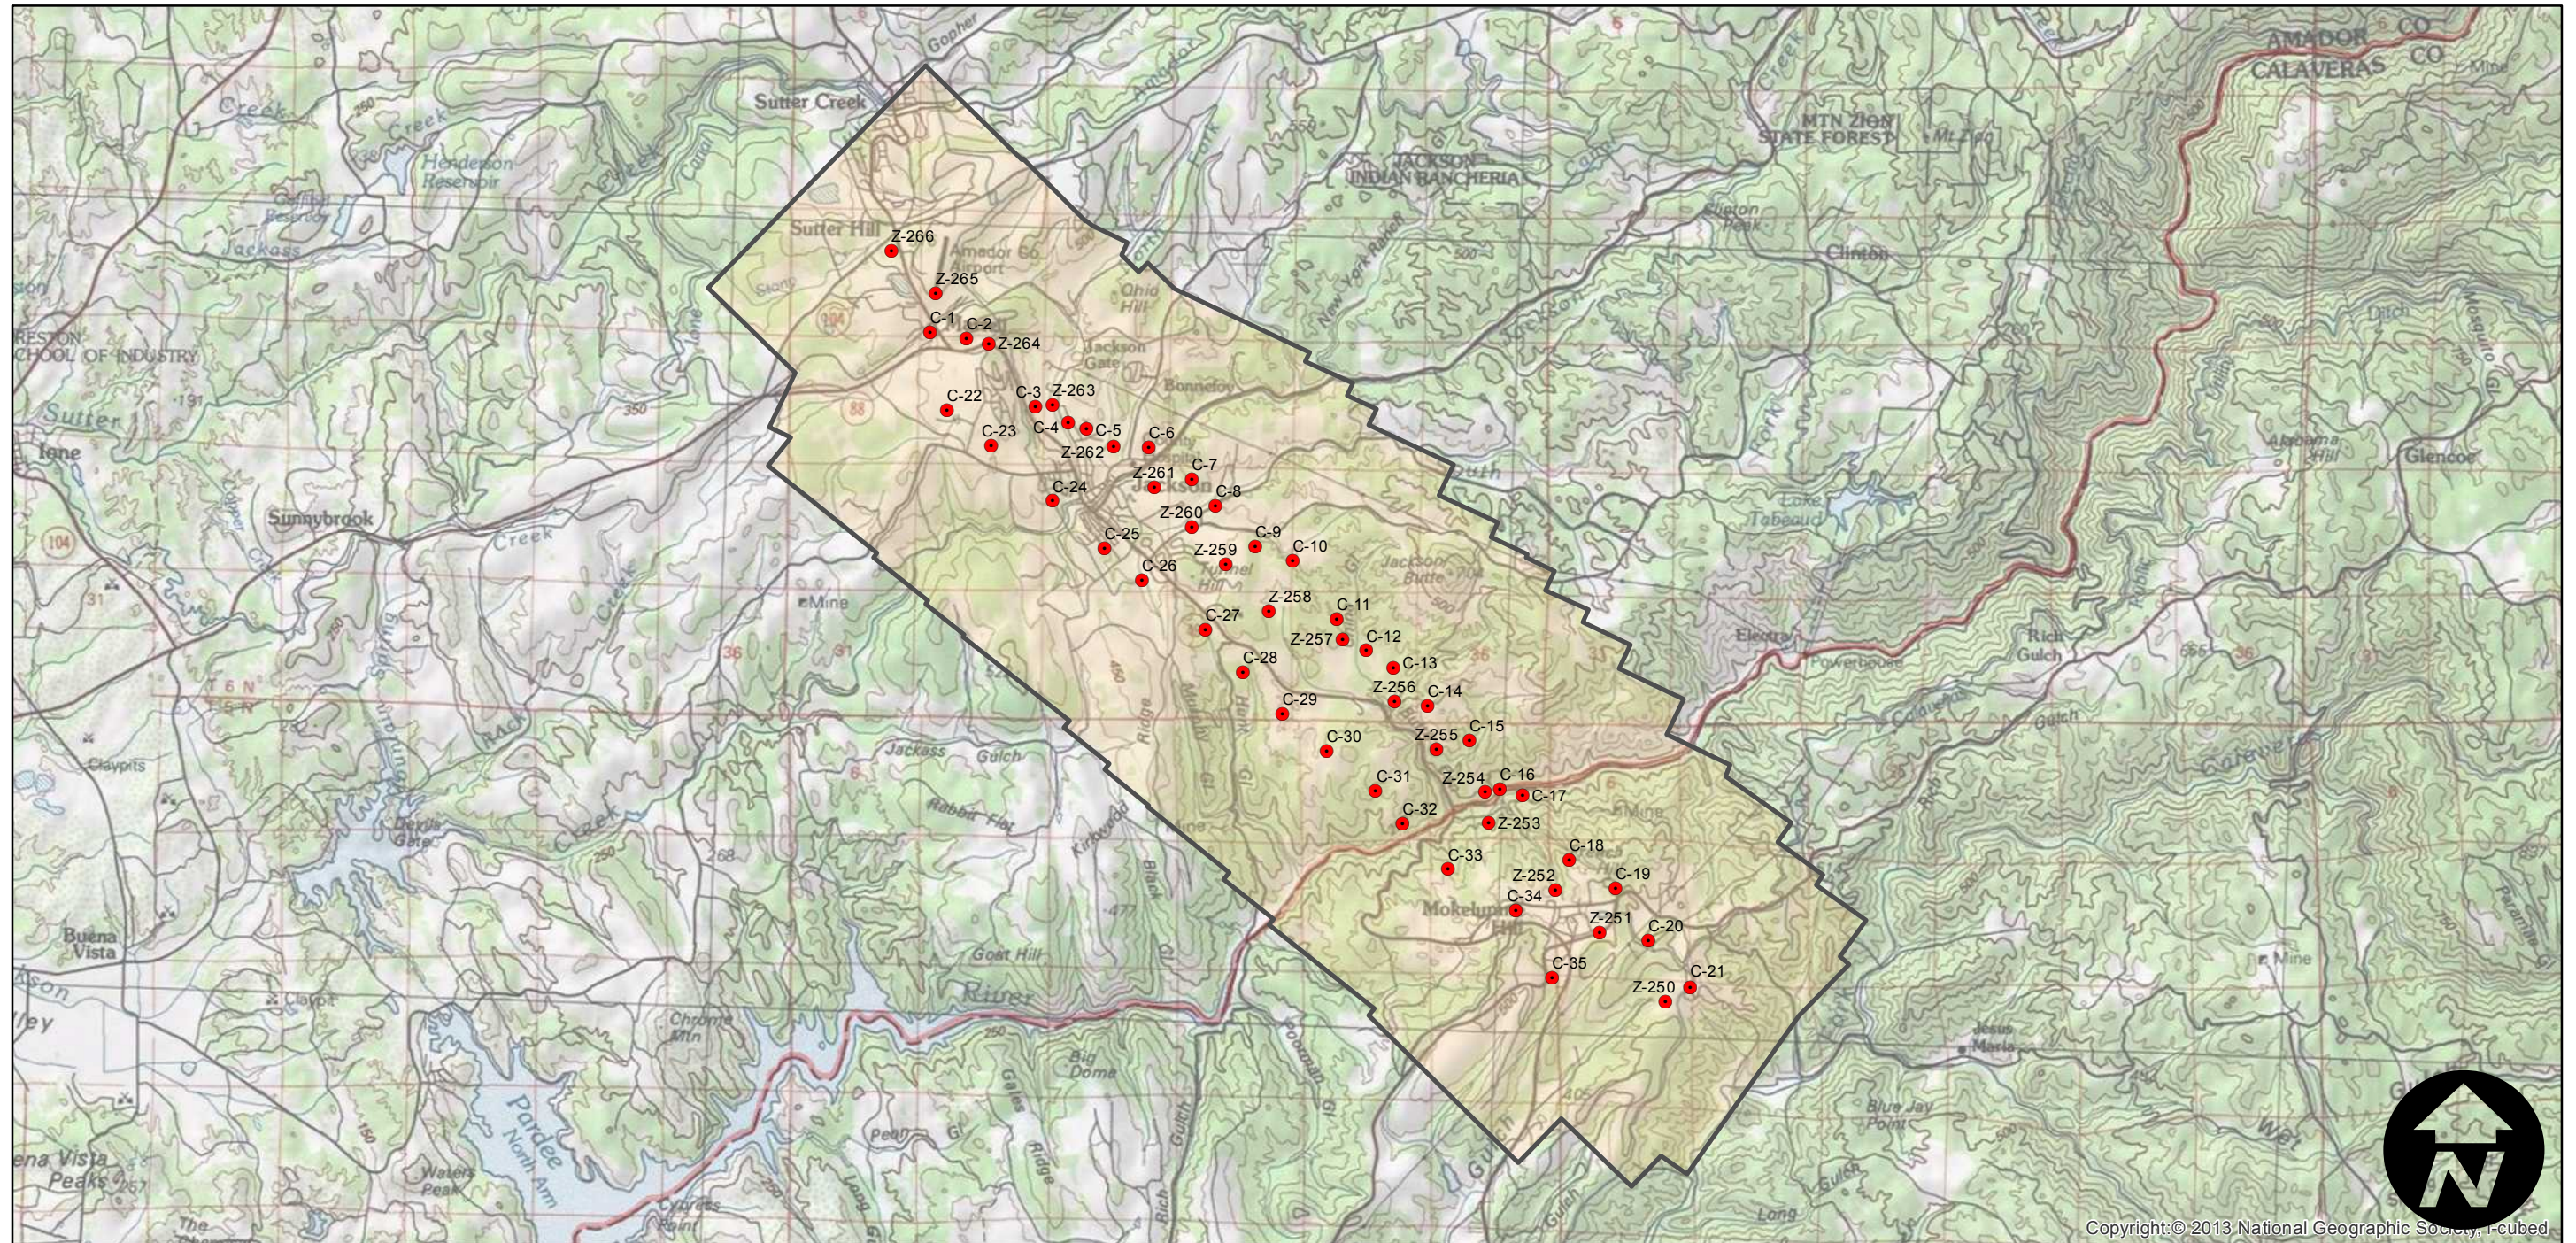

C-975C

Counties: Amador, Calaveras
Flight date(s): 06-08-1930
Scale: 1:12,000
Overlap: 60%

Note: Jackson to Mokelumne Hill. Acquired from Whittier College, January 2013. Additional 4 nitrate frames held that do not appear on index.

Complete Metadata:
<http://www.library.ucsb.edu/mil/aerial-photography-tools>

0 1 2 4 Miles