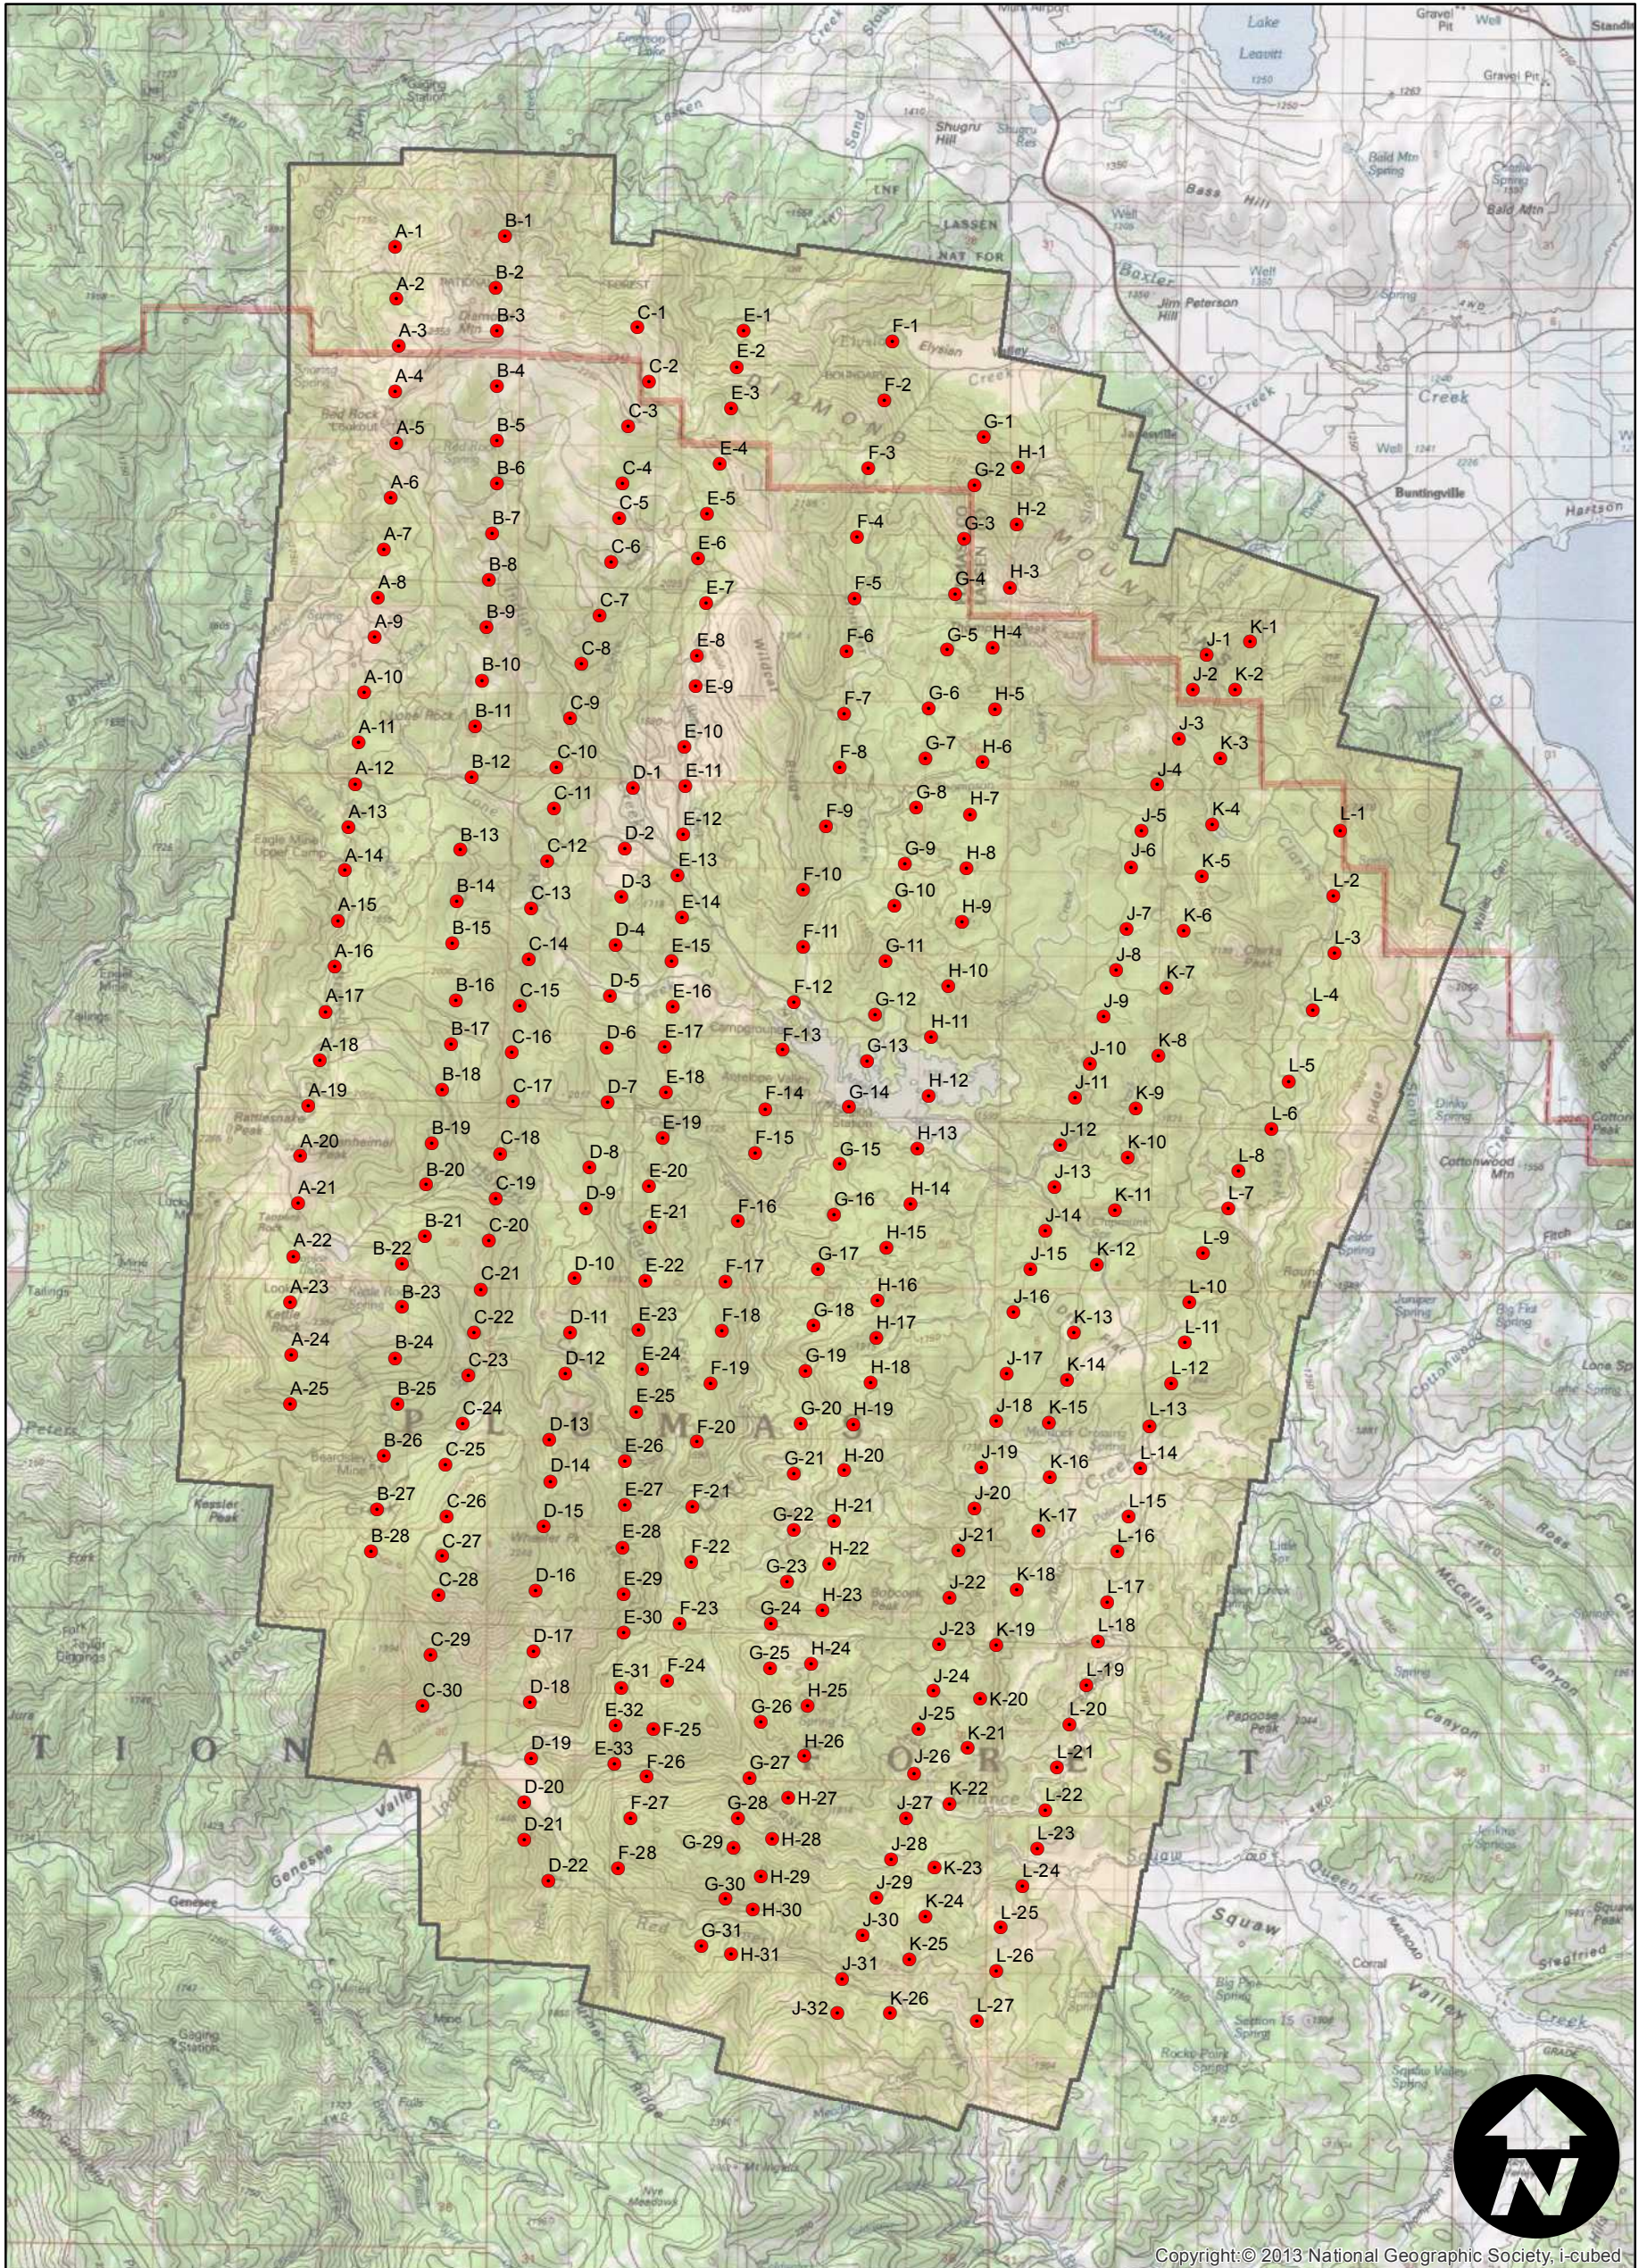

C-964

Counties: Plumas, Lassen
Flight date(s): 01-01-1930 to 12-31-1930
Scale: 1:18,000
Overlap: 60%

Note: Plumas National Forest.
Acquired from Whittier College
January 2012.

FLIGHT LOCATION

Complete Metadata:
<http://www.library.ucsb.edu/mil/aerial-photography-tools>

Copyright: © 2013 National Geographic Society, i-cubed

0 1 2 4 Miles

Index to Aerial Photography
Page 1 of 1

Scale of this index: 1:130,000