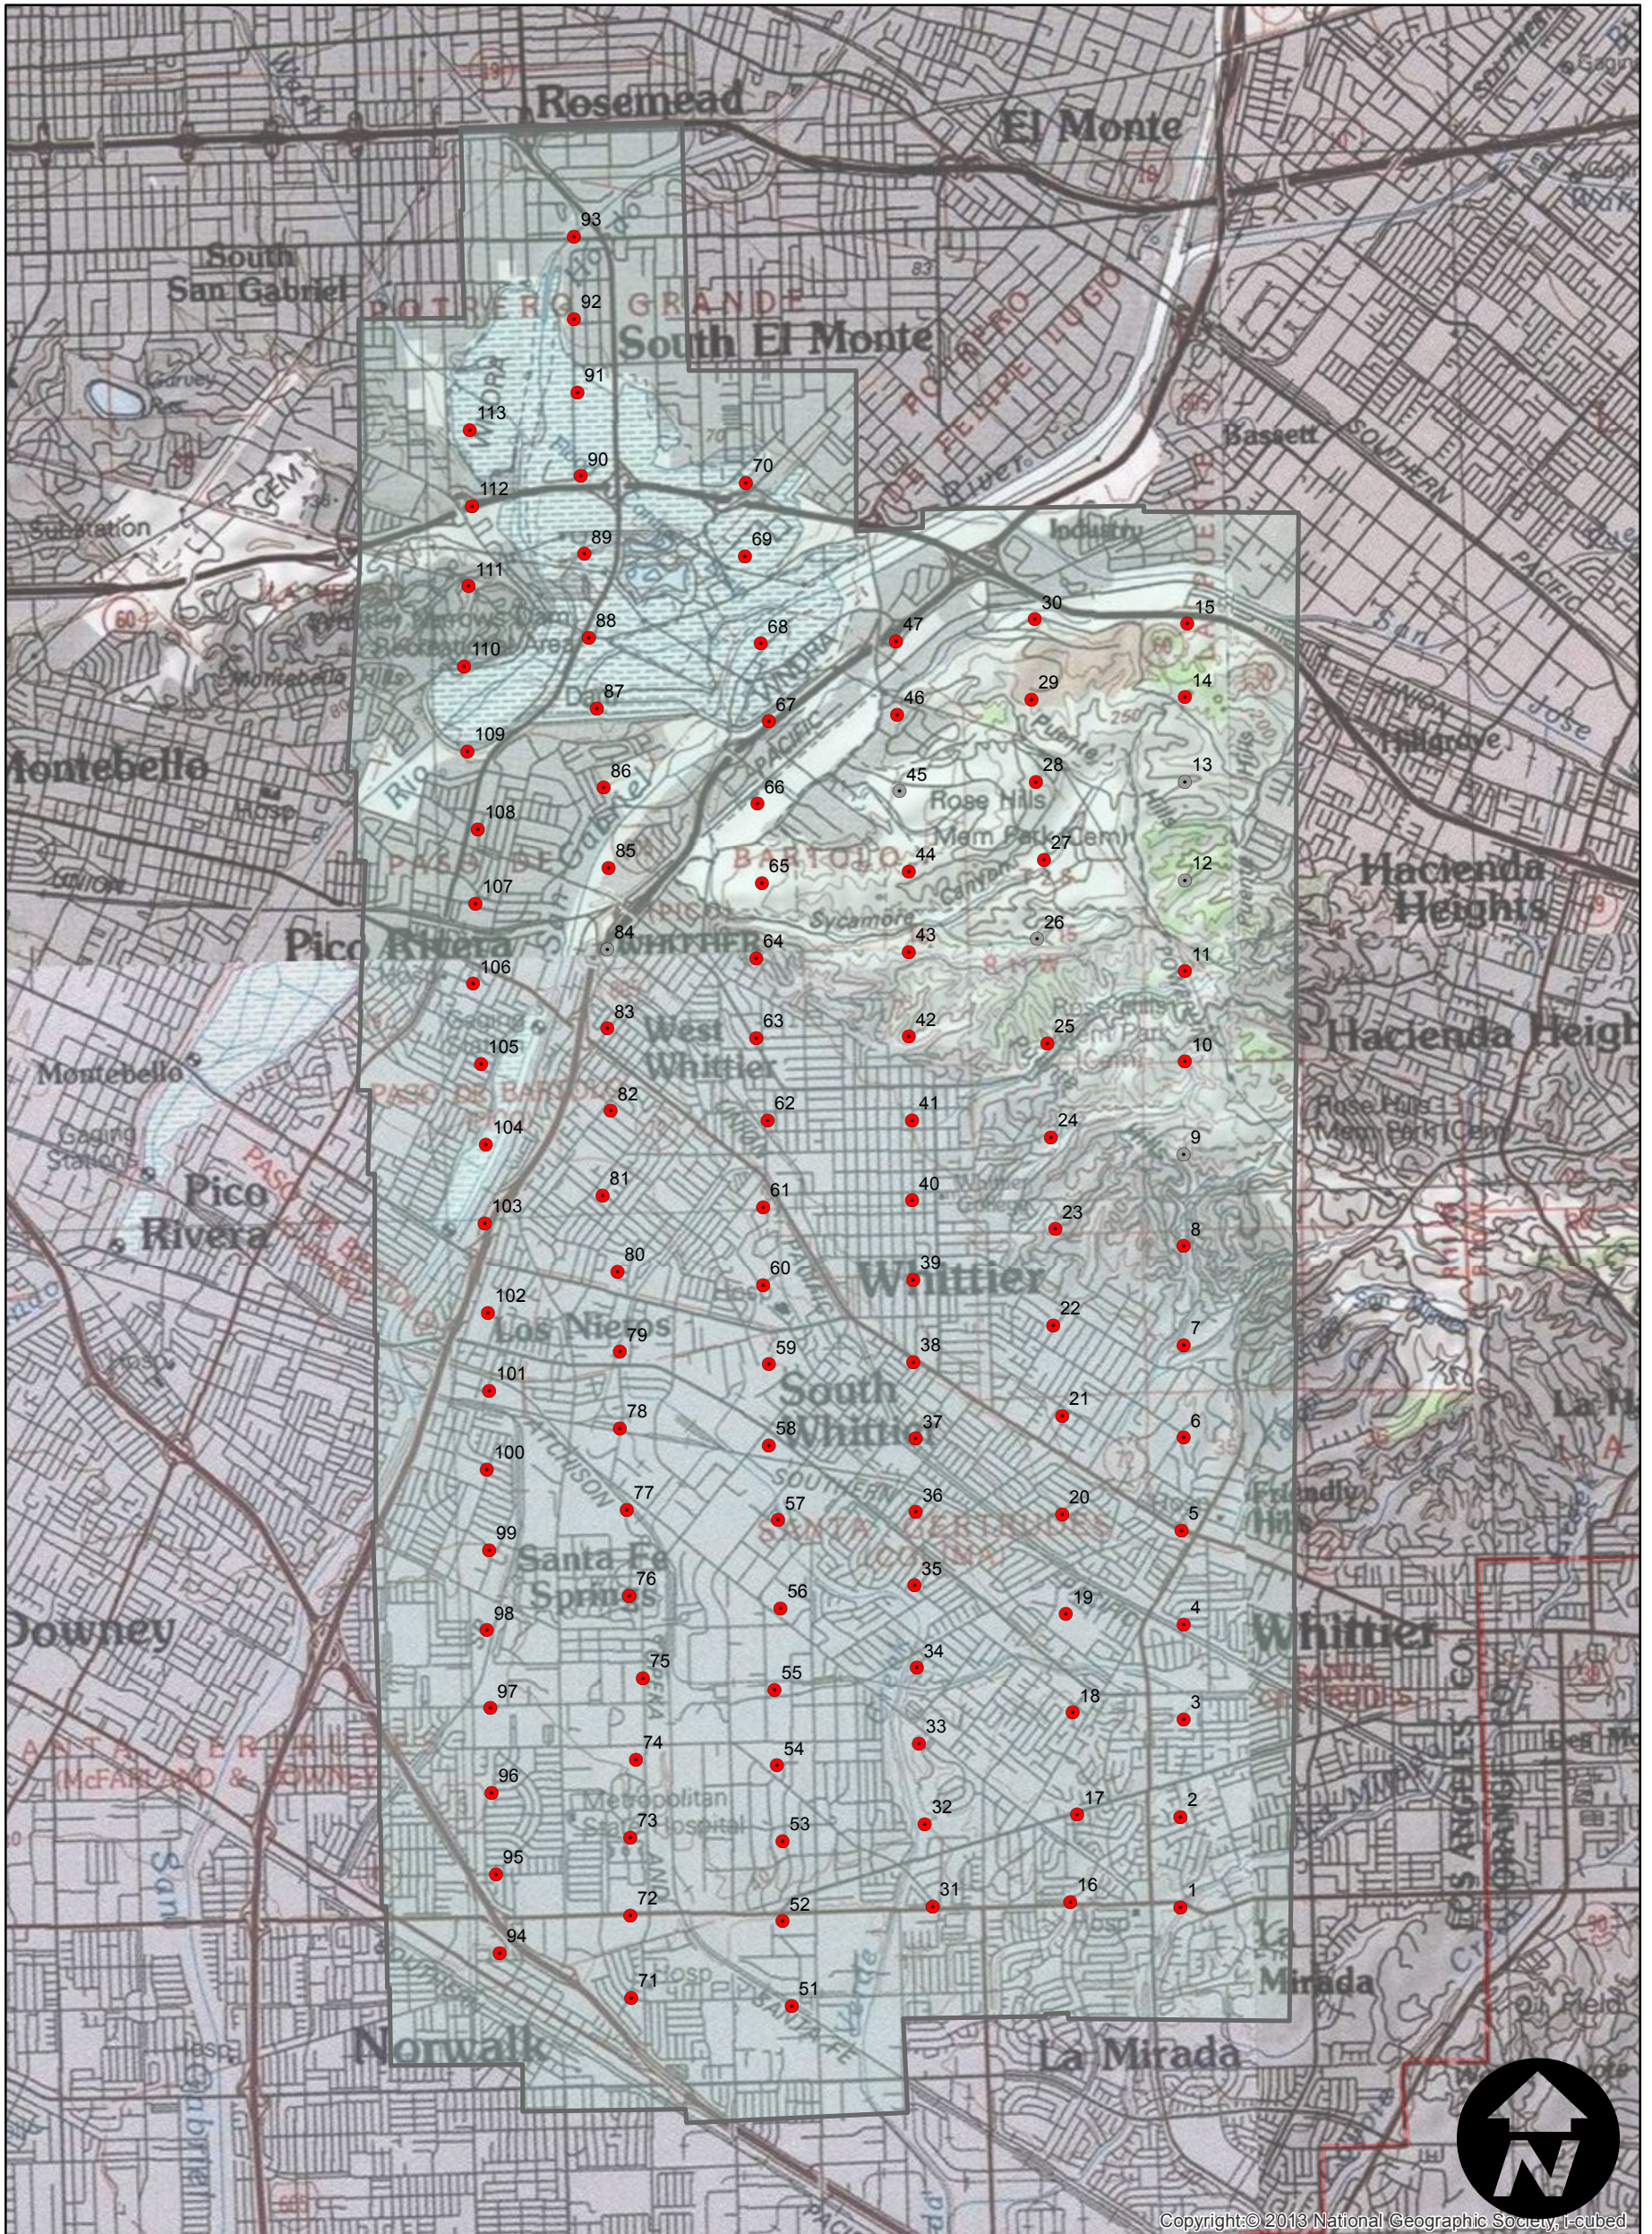

# C-9250

FLIGHT LOCATION

Counties: Los Angeles  
Flight date(s): 01-01-1945  
Scale: 1:9,600  
Overlap: 60%

Note: Vicinity of South Whittier, and Santa Fe Springs.

Complete Metadata:

<http://www.library.ucsb.edu/mil/aerial-photography-tools>

- MIL owns frame
- MIL does not own frame

0 0.75 1.5 3 Miles

Index to Aerial Photography  
Page 1 of 1

Scale of this index: 1:65,000